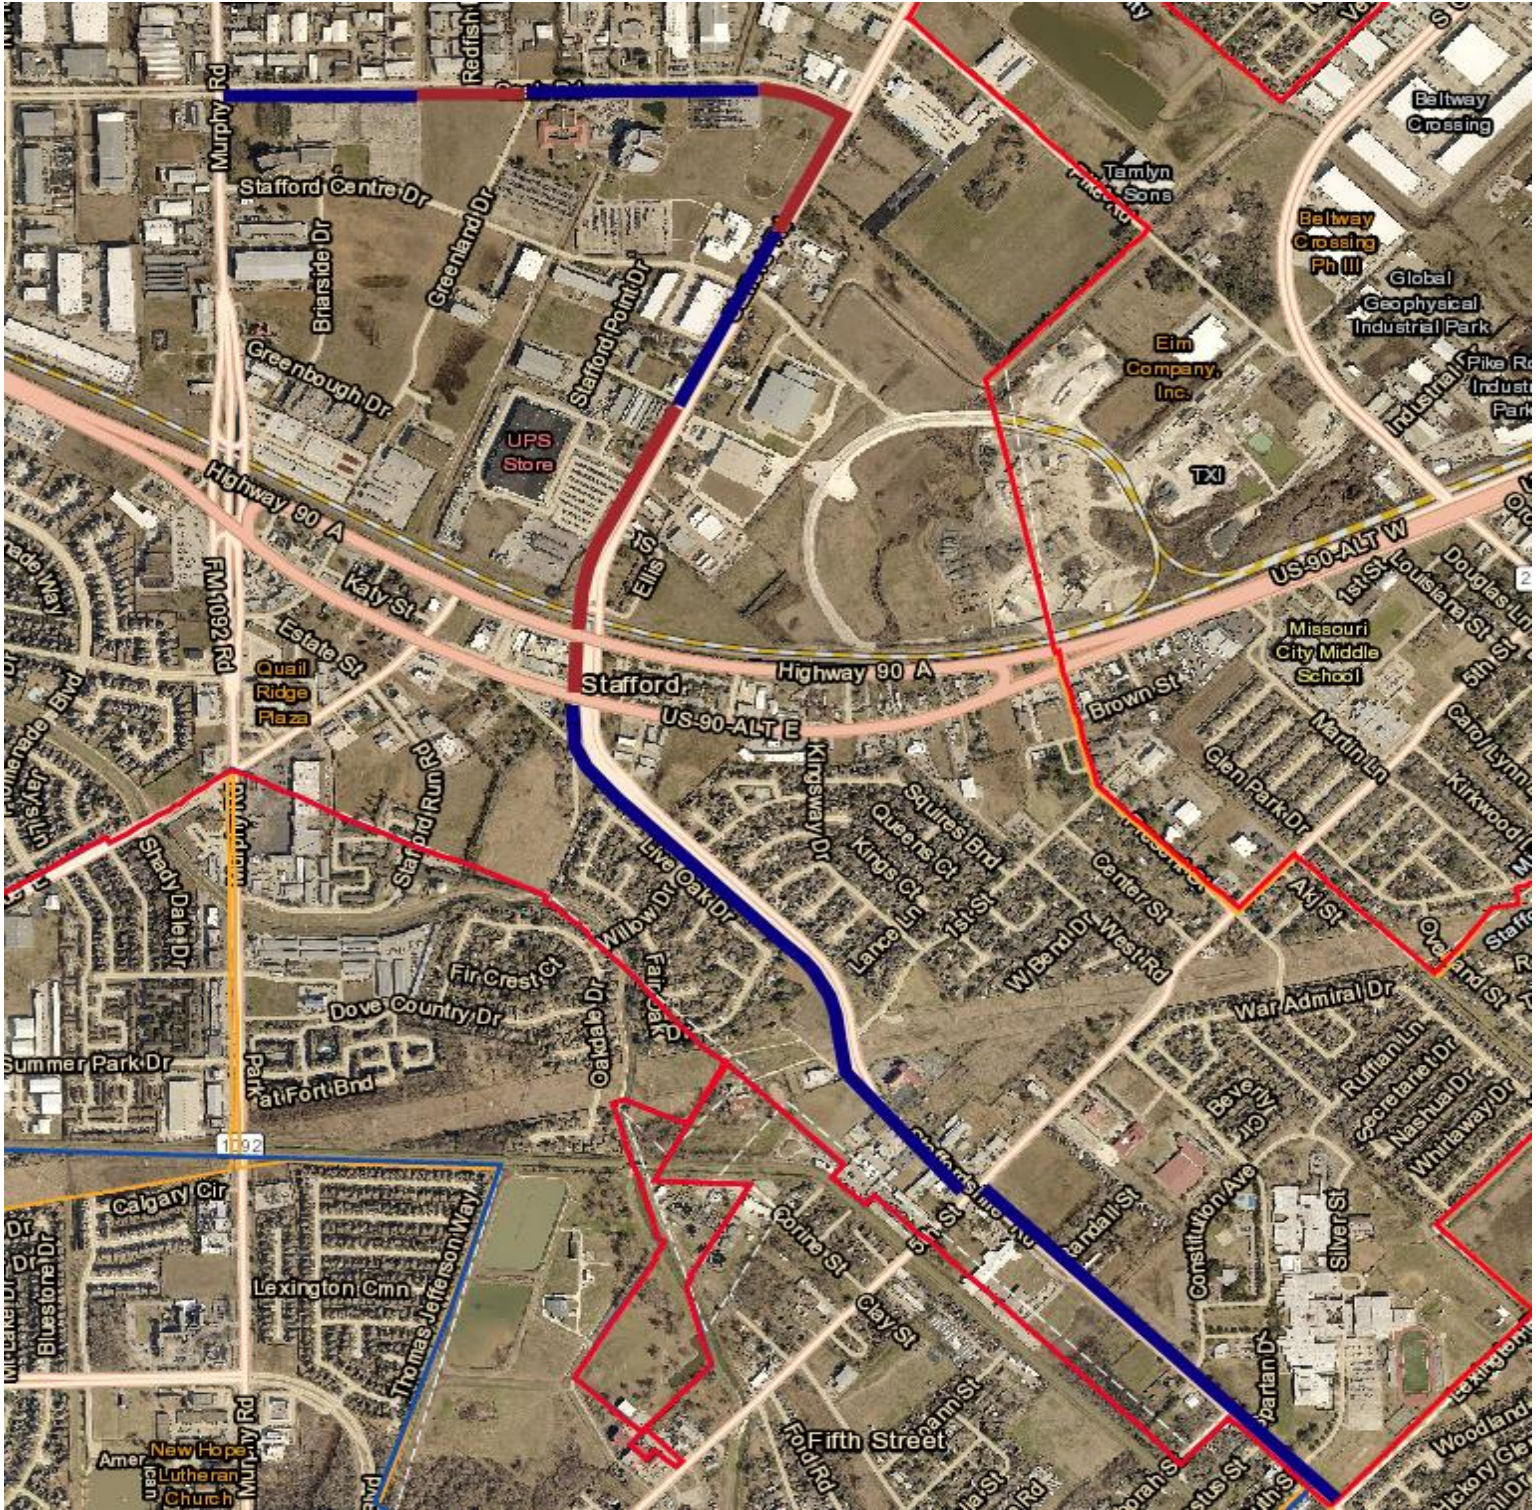

# City of Stafford Sidewalk Connectivity Project

## Legend:

-  Existing Sidewalks
-  City Limit
-  Proposed Sidewalks