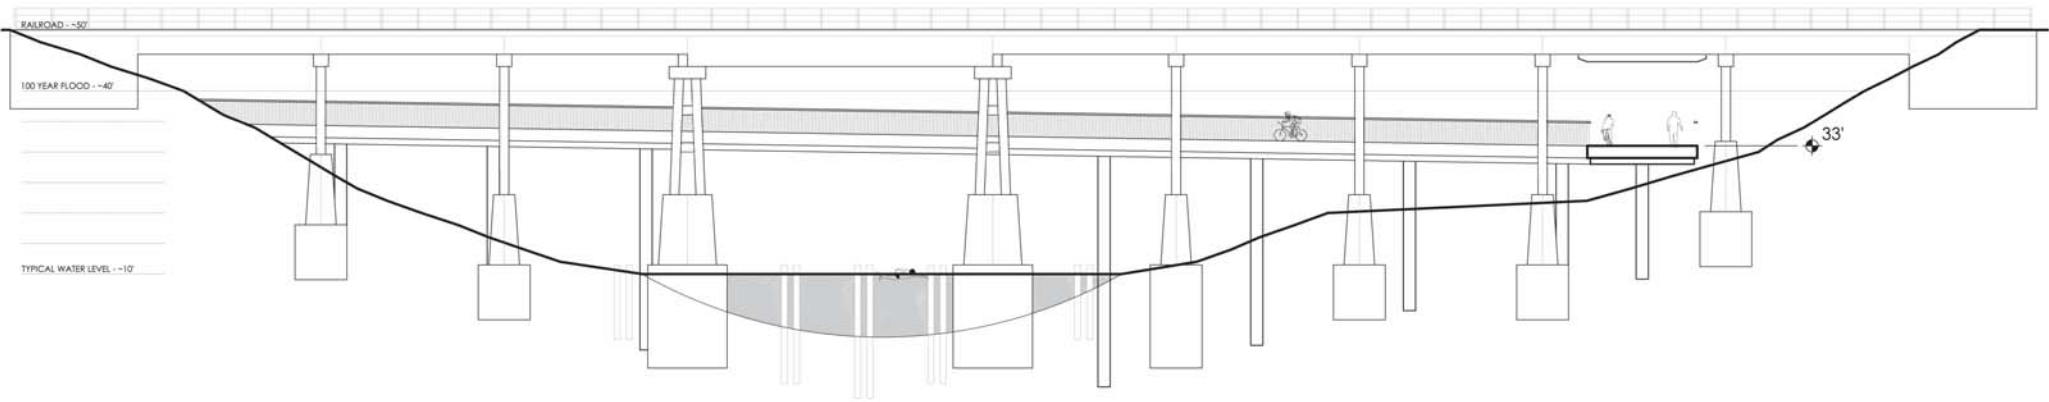

MEMORIAL TO SAN FELIPE HIKE & BIKE CONNECTION

October 30, 2014

1"=20'-0"

Memorial - Buffalo Bayou Southern Connection
Houston, TX