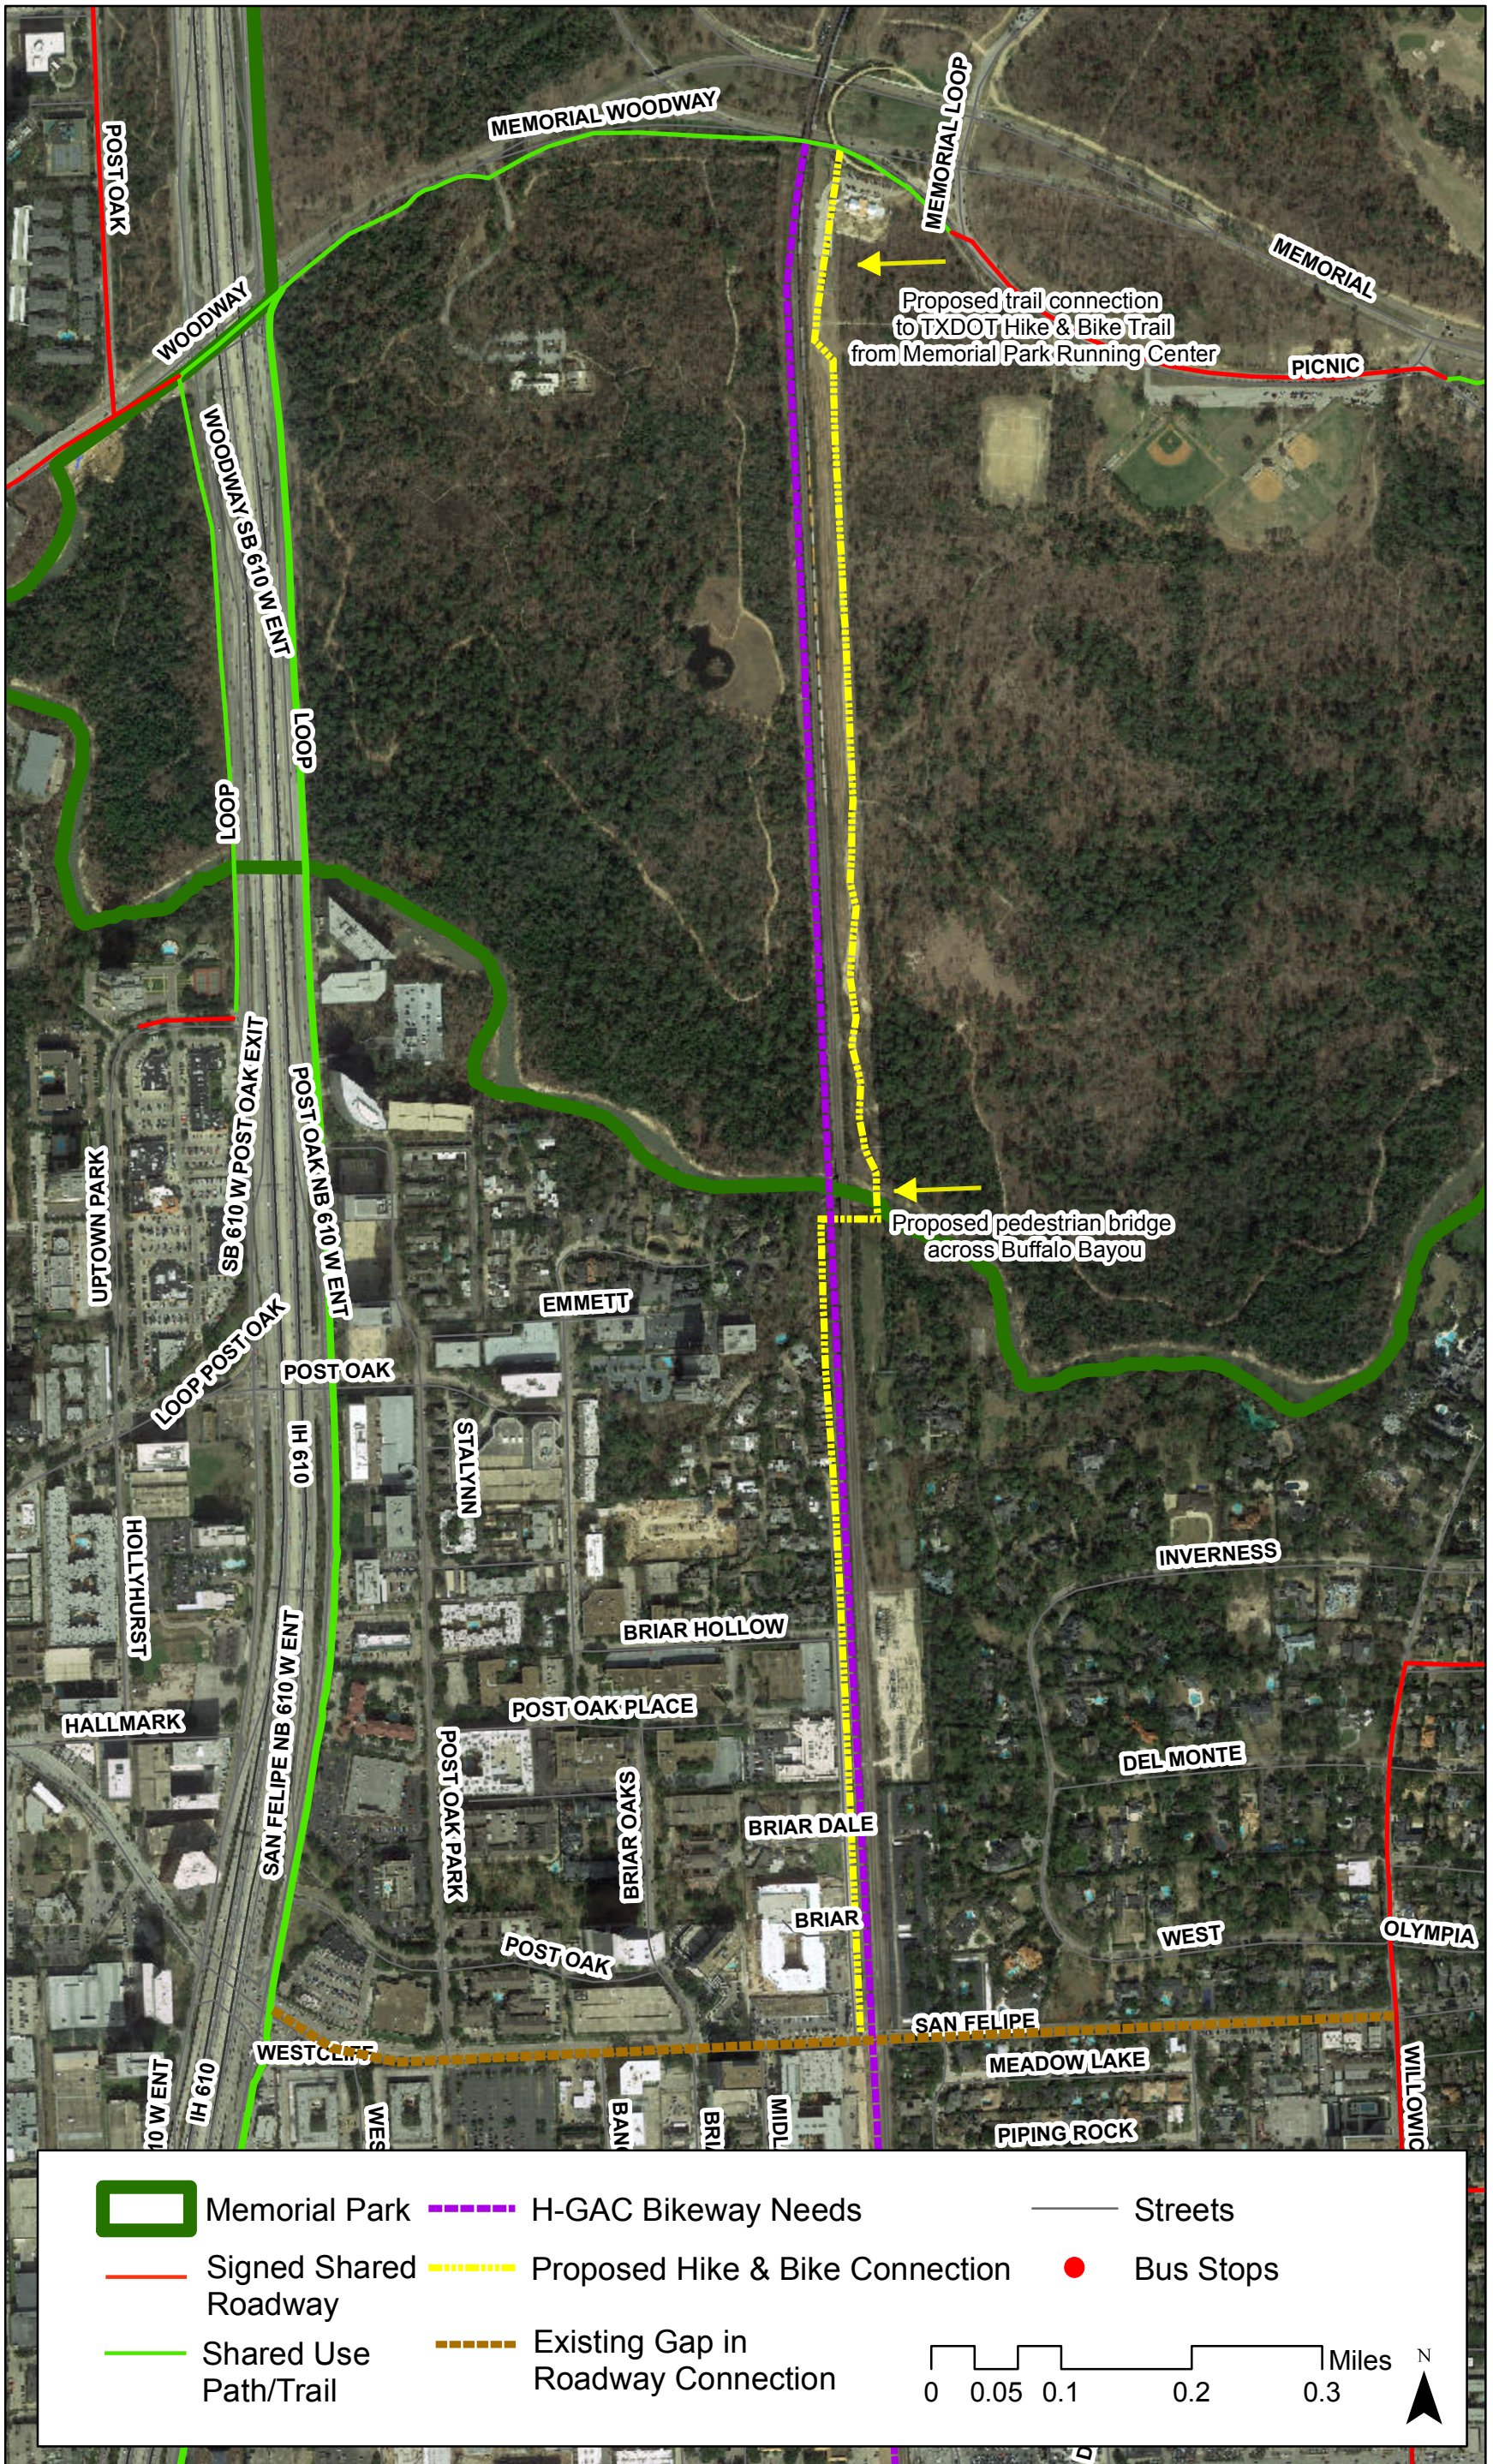

MEMORIAL TO SAN FELIPE HIKE & BIKE CONNECTION

October 30, 2014

1"=20'-0"

Memorial - Buffalo Bayou Southern Connection
Houston, TX