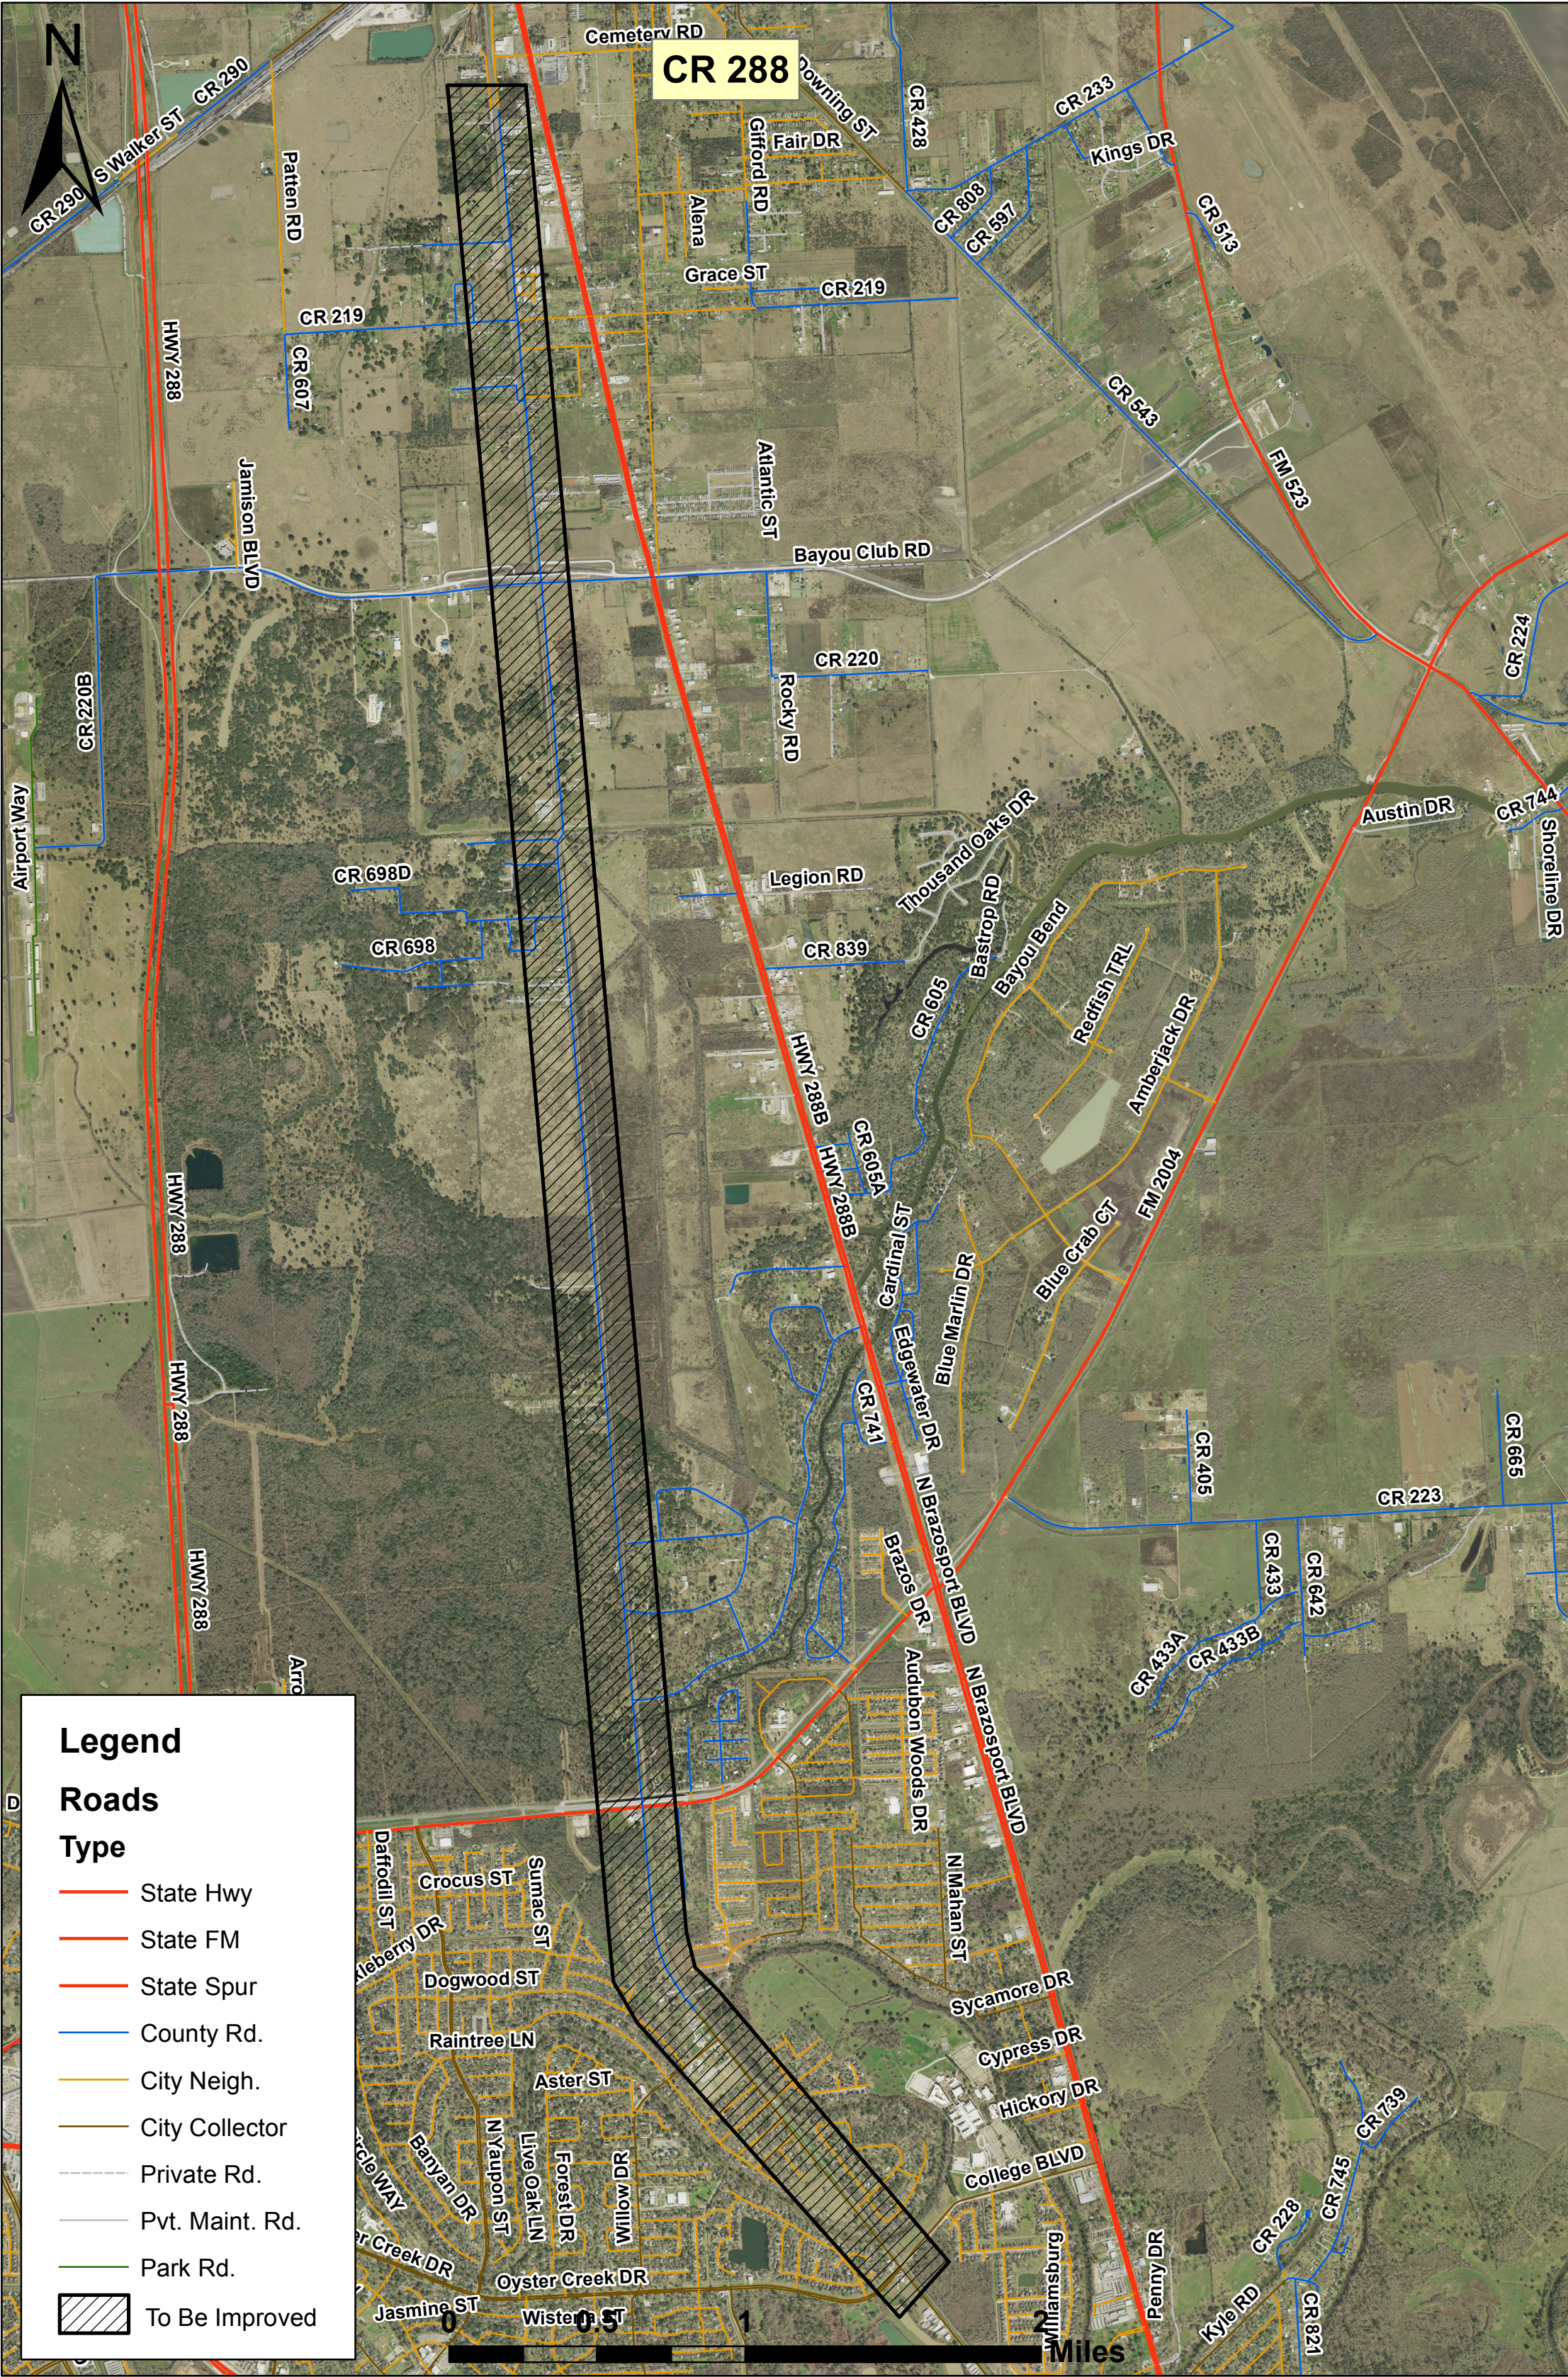

CR 288

Legend

Roads

Type

-  State Hwy
-  State FM
-  State Spur
-  County Rd.
-  City Neigh.
-  City Collector
-  Private Rd.
-  Pvt. Maint. Rd.
-  Park Rd.
-  To Be Improved

Miles