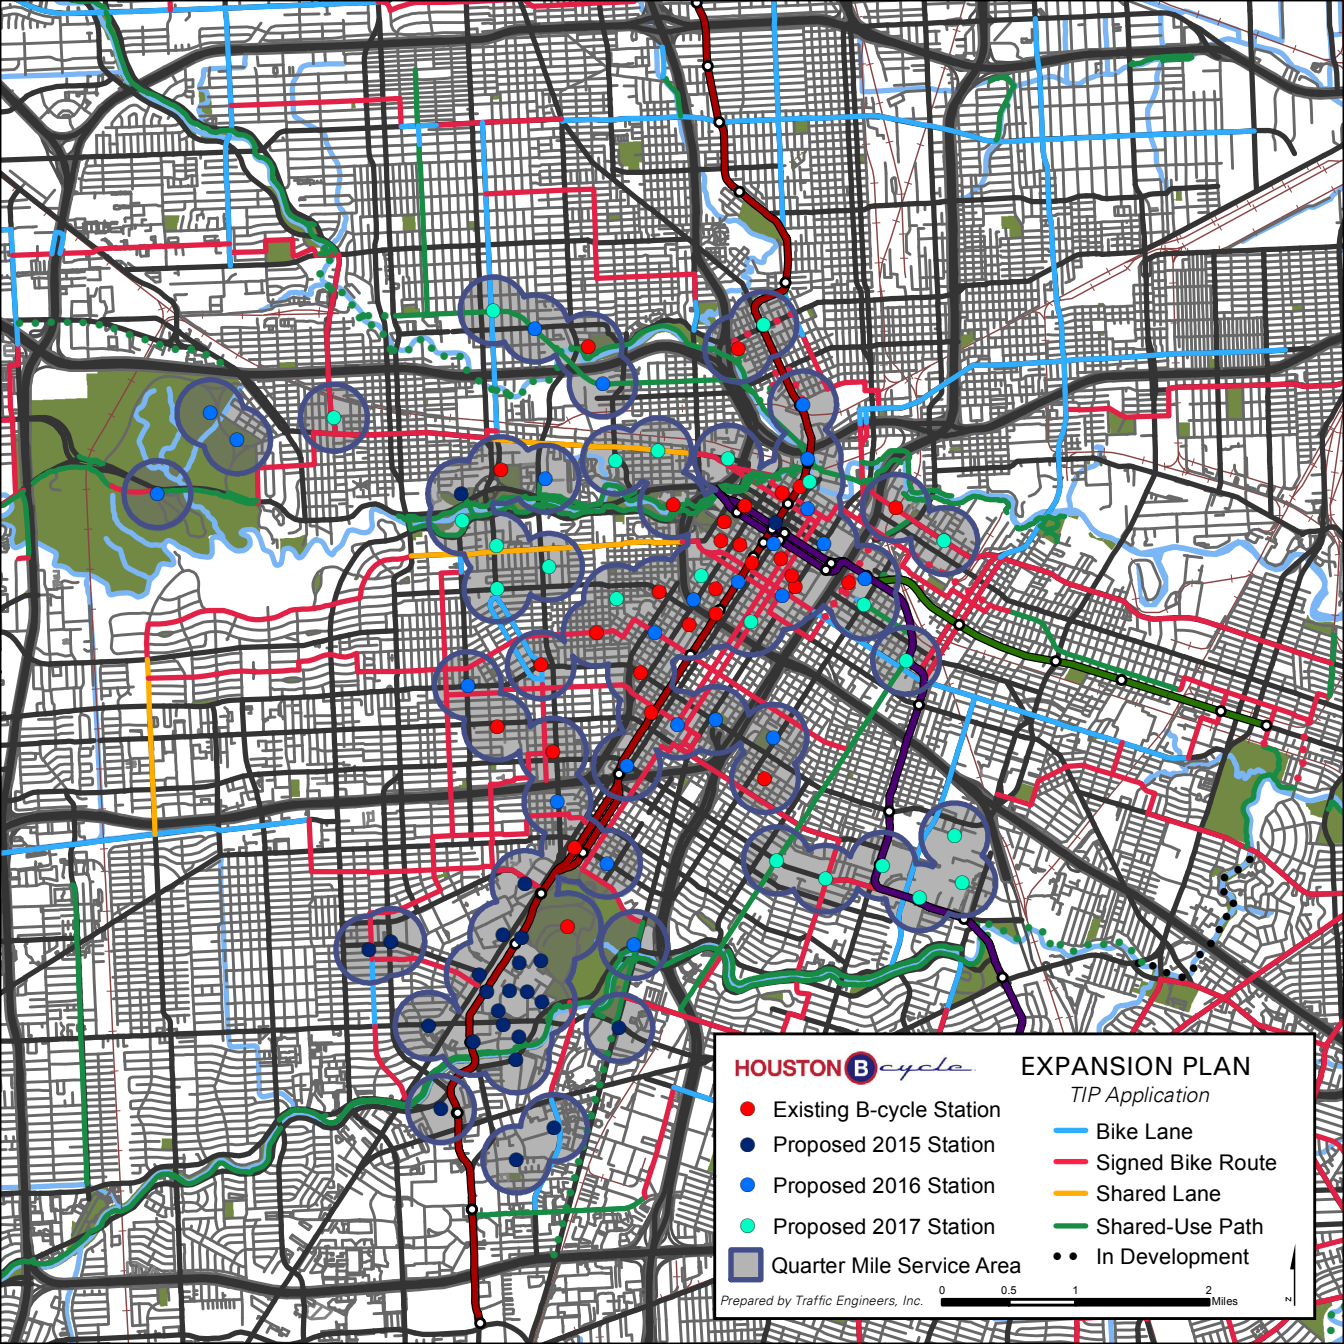

HOUSTON *B cycle*

EXISTING SYSTEM

December, 2014

- Existing B-cycle Station
- Quarter Mile Service Area
- Bike Lane
- Signed Bike Route
- Shared Lane
- Shared-Use Path
- In Development

HOUSTON *B cycle*

EXPANSION PLAN

TIP Application

- Existing B-cycle Station
- Proposed 2015 Station
- Proposed 2016 Station
- Proposed 2017 Station
- Quarter Mile Service Area
- Bike Lane
- Signed Bike Route
- Shared Lane
- Shared-Use Path
- In Development

<u>Name</u>	<u>Location</u>	<u>Neighborhood</u>	<u>Status</u>	<u>Year</u>
UH Stadium Station	Scott & Cleburne	UH	PROP	2017
UH University Center	University Dr. @ University Center	UH	PROP	2017
Washington & Silver	Washington & Silver	Washington Avenue	PROP	2017
Waugh & West Dallas	Waugh & West Dallas	Montrose	PROP	2017
West Clay & Columbus	West Clay & Columbus	Montrose	PROP	2017
West Gray & Waugh	West Gray & Waugh	Montrose	PROP	2017
West Webster Park	W Webster & Gillette	Fourth Ward	PROP	2017
Wheeler & Columbia Tap Trail	Wheeler & Columbia Tap	TSU	PROP	2017
Wheeler & Tierwester	Wheeler & Tierwester	TSU	PROP	2017