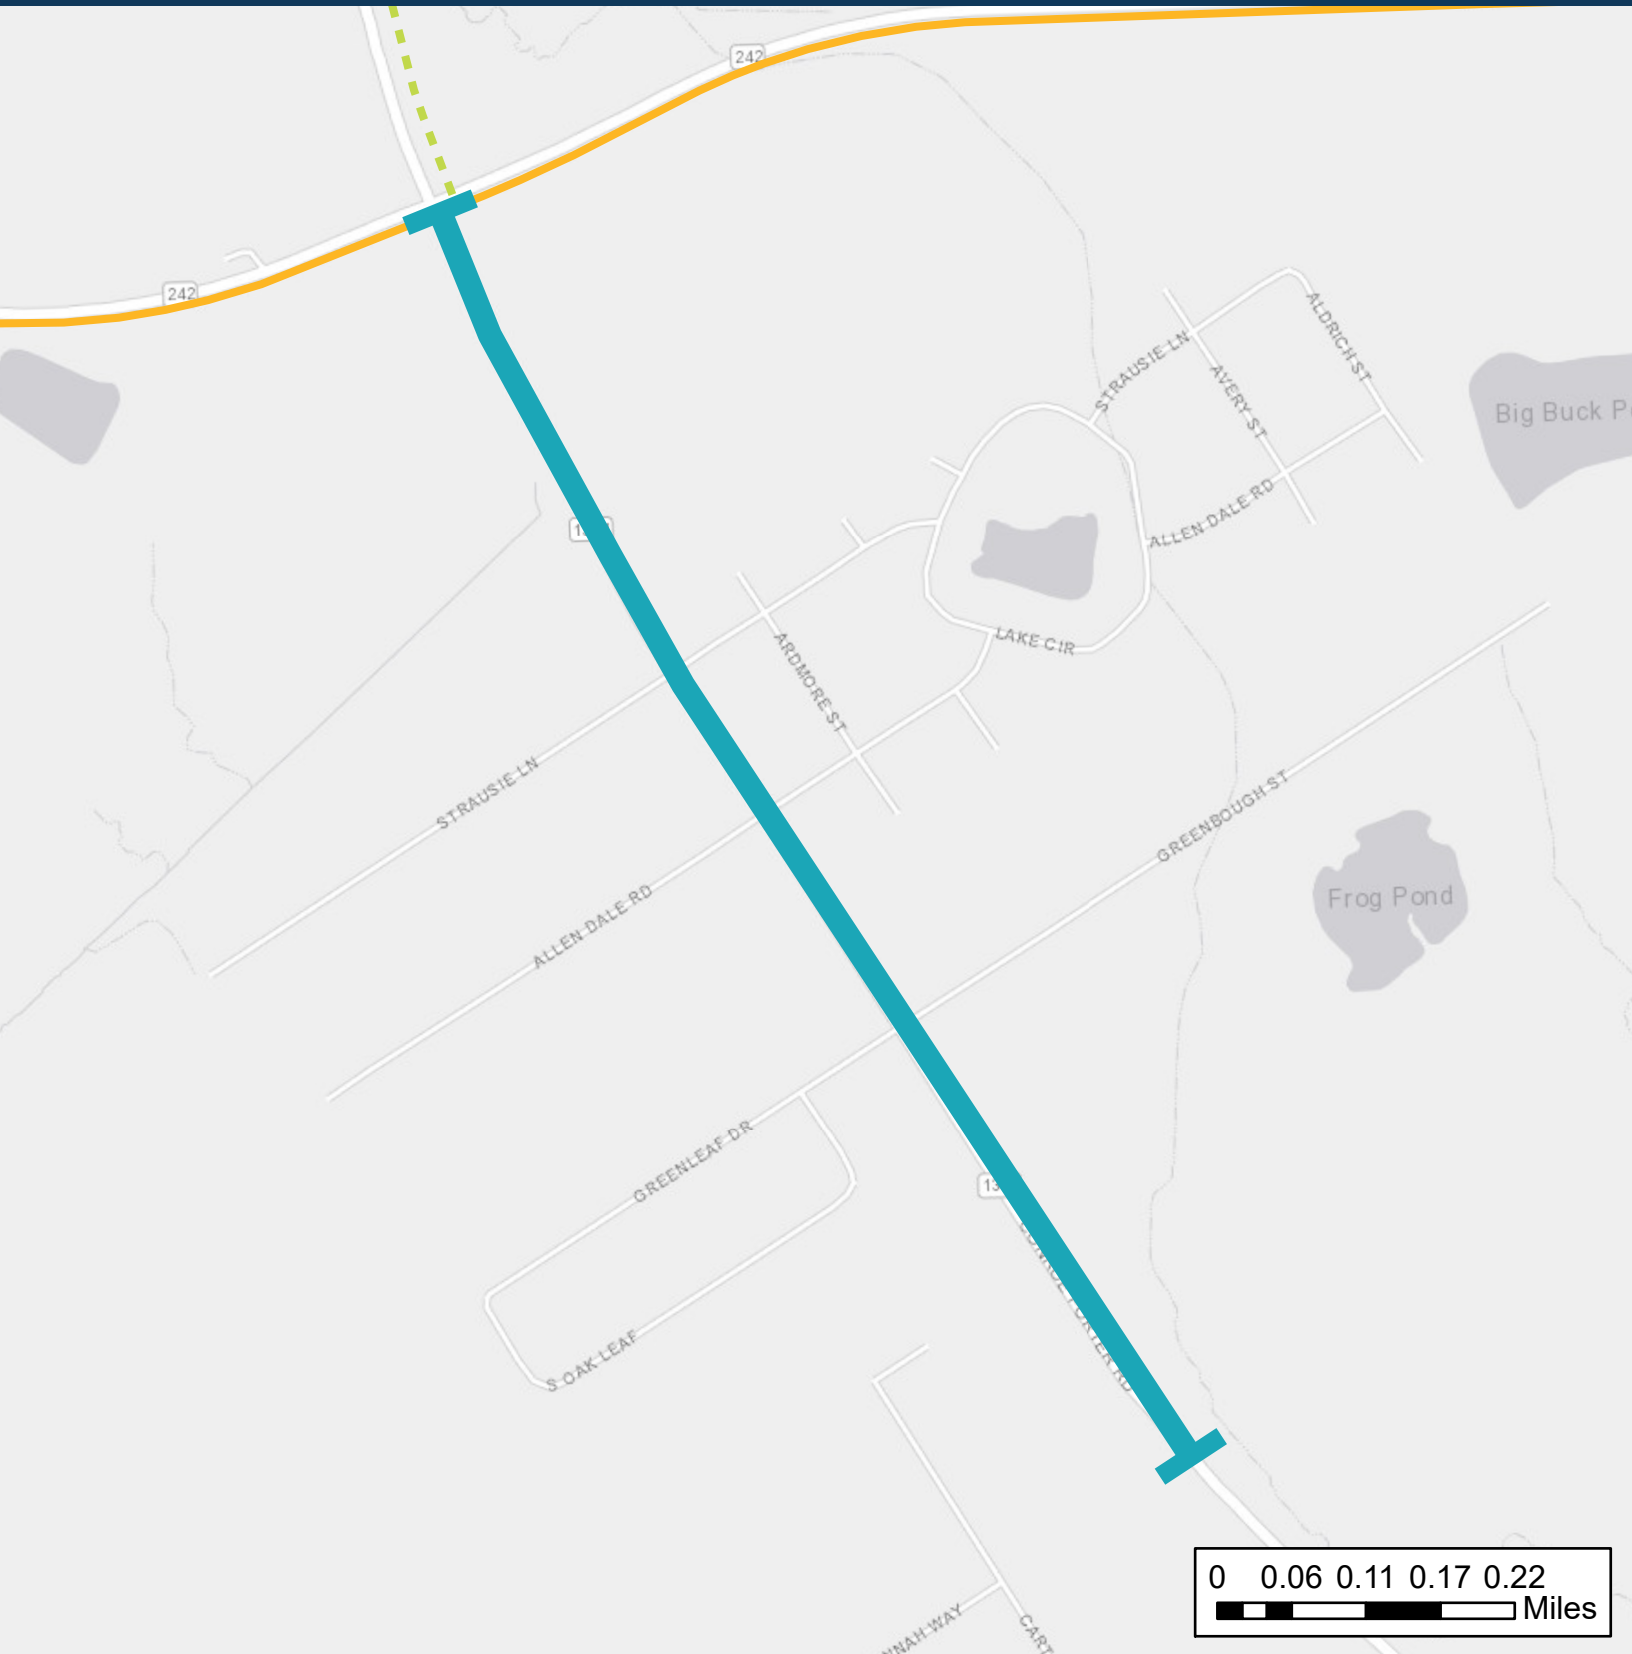

FM 1314 Bottleneck

Limit From: At SH 242

Limit To:

Project ID: HOU_92_HW_FM1314

-  Project Limits
-  Bikeways
-  Freight Corridors