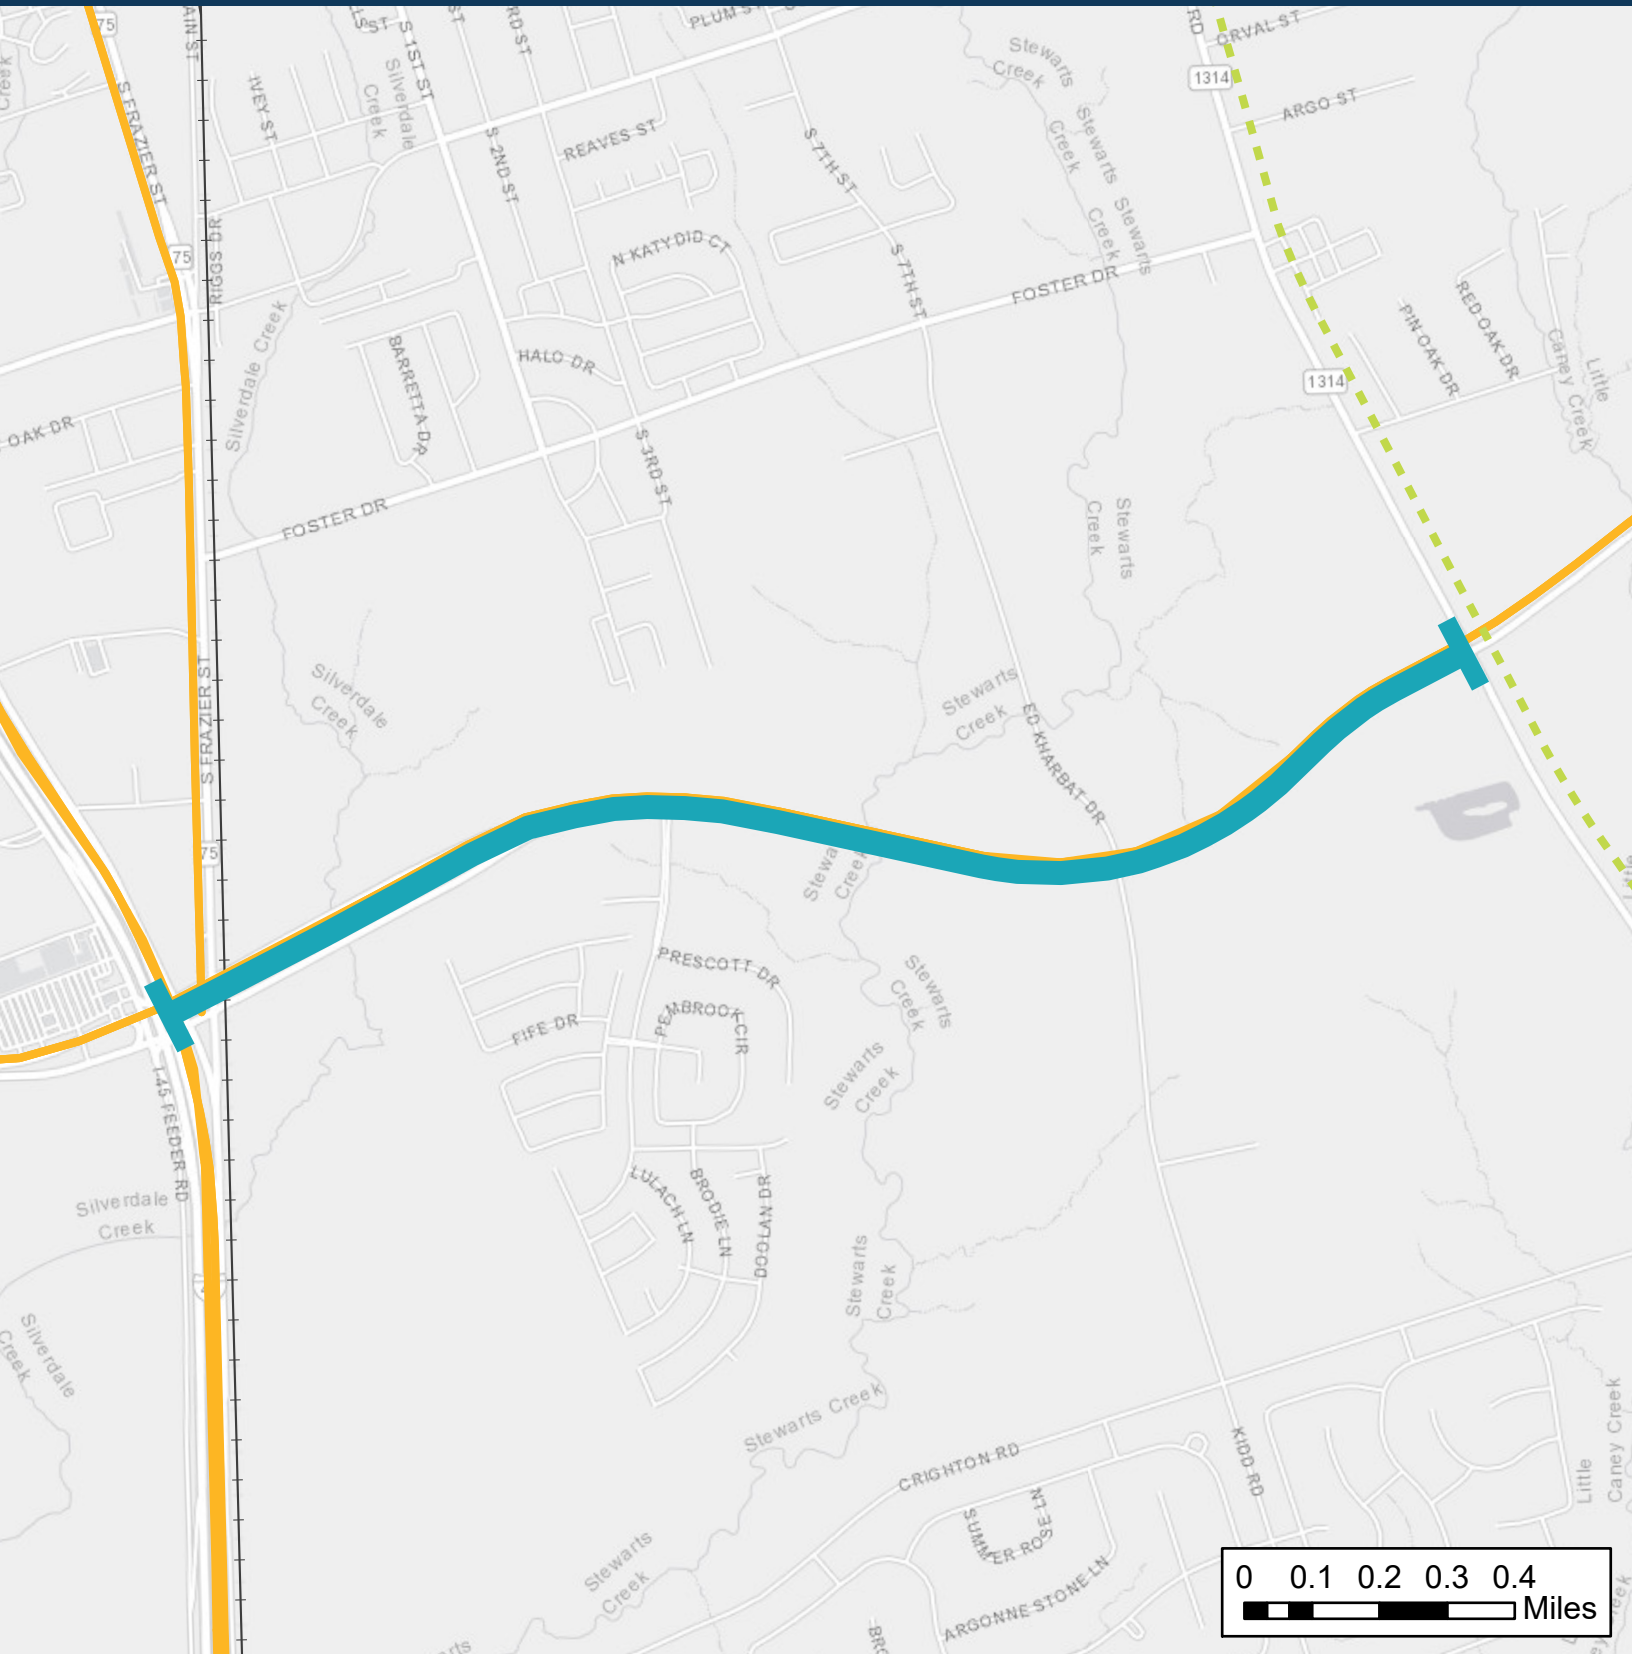

South SL 336 Widening

Limit From: FM 1314

Limit To: IH 45

Project ID: HOU_59_HW_SL336

 Project Limits
 Bikeways

 Freight Corridors
 Railroad