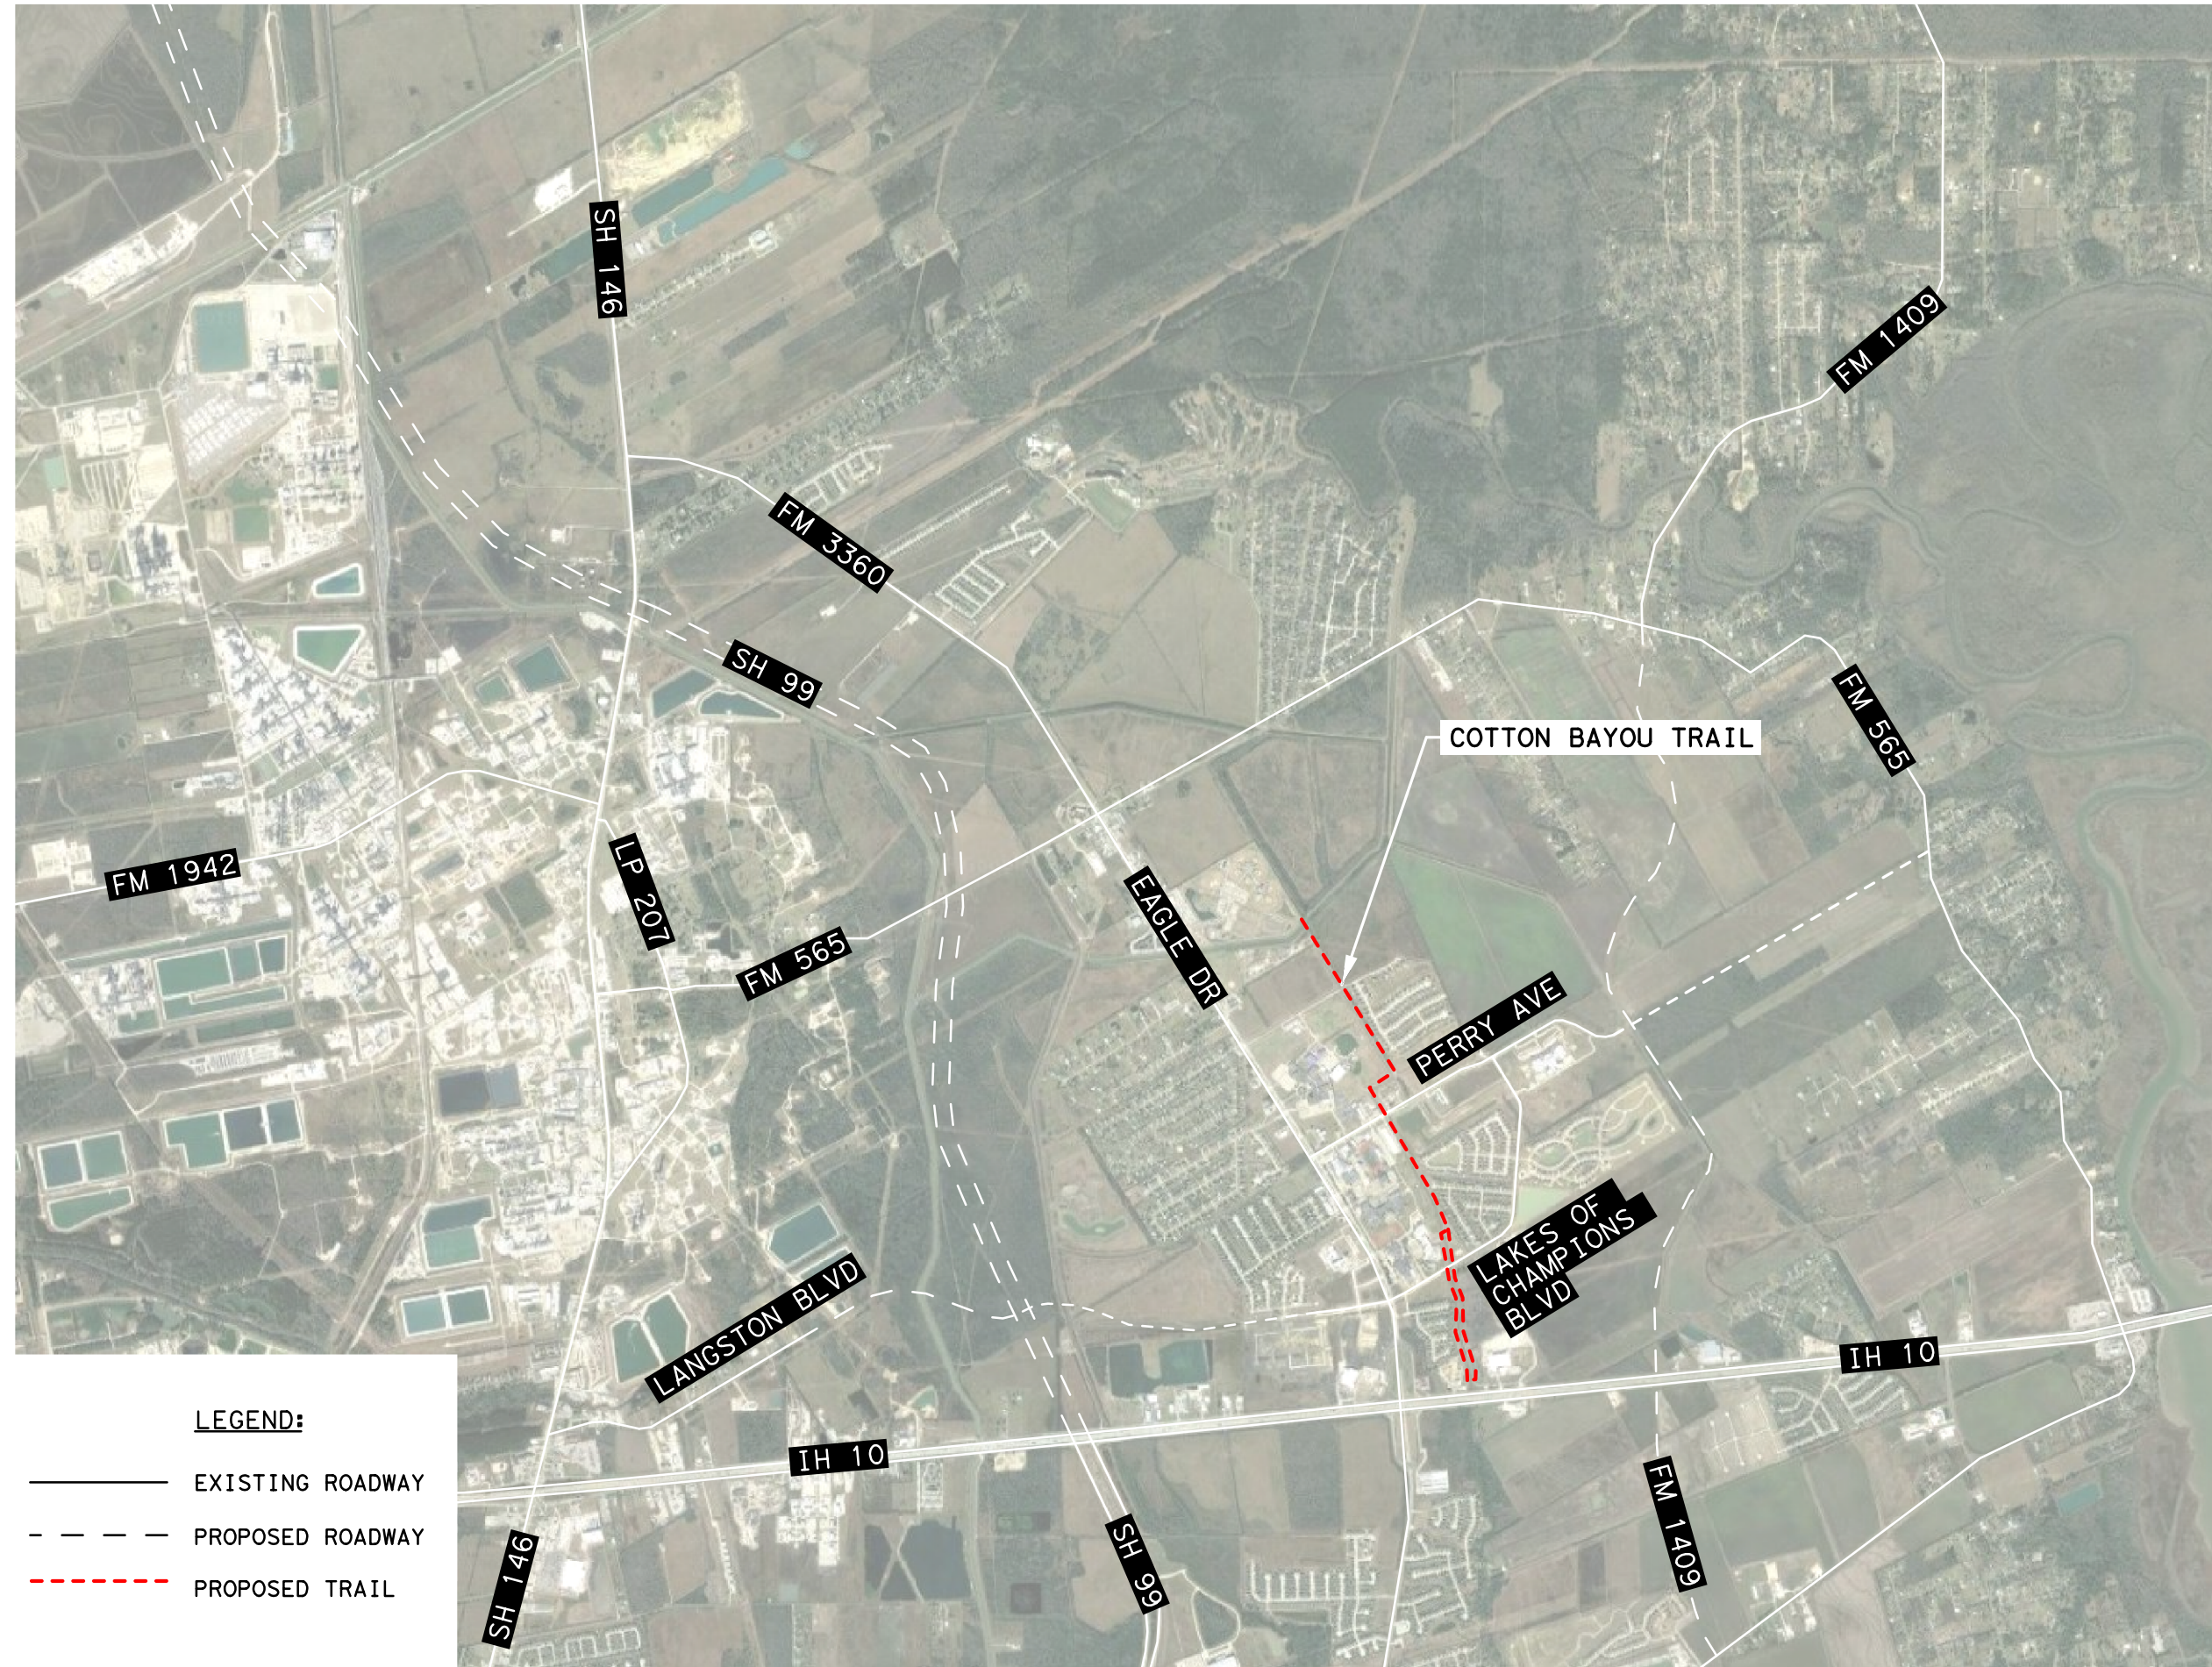

CITY OF MONT BELVIEU - COTTON BAYOU TRAIL

LEGEND:

- EXISTING ROADWAY
- - - PROPOSED ROADWAY
- - - PROPOSED TRAIL