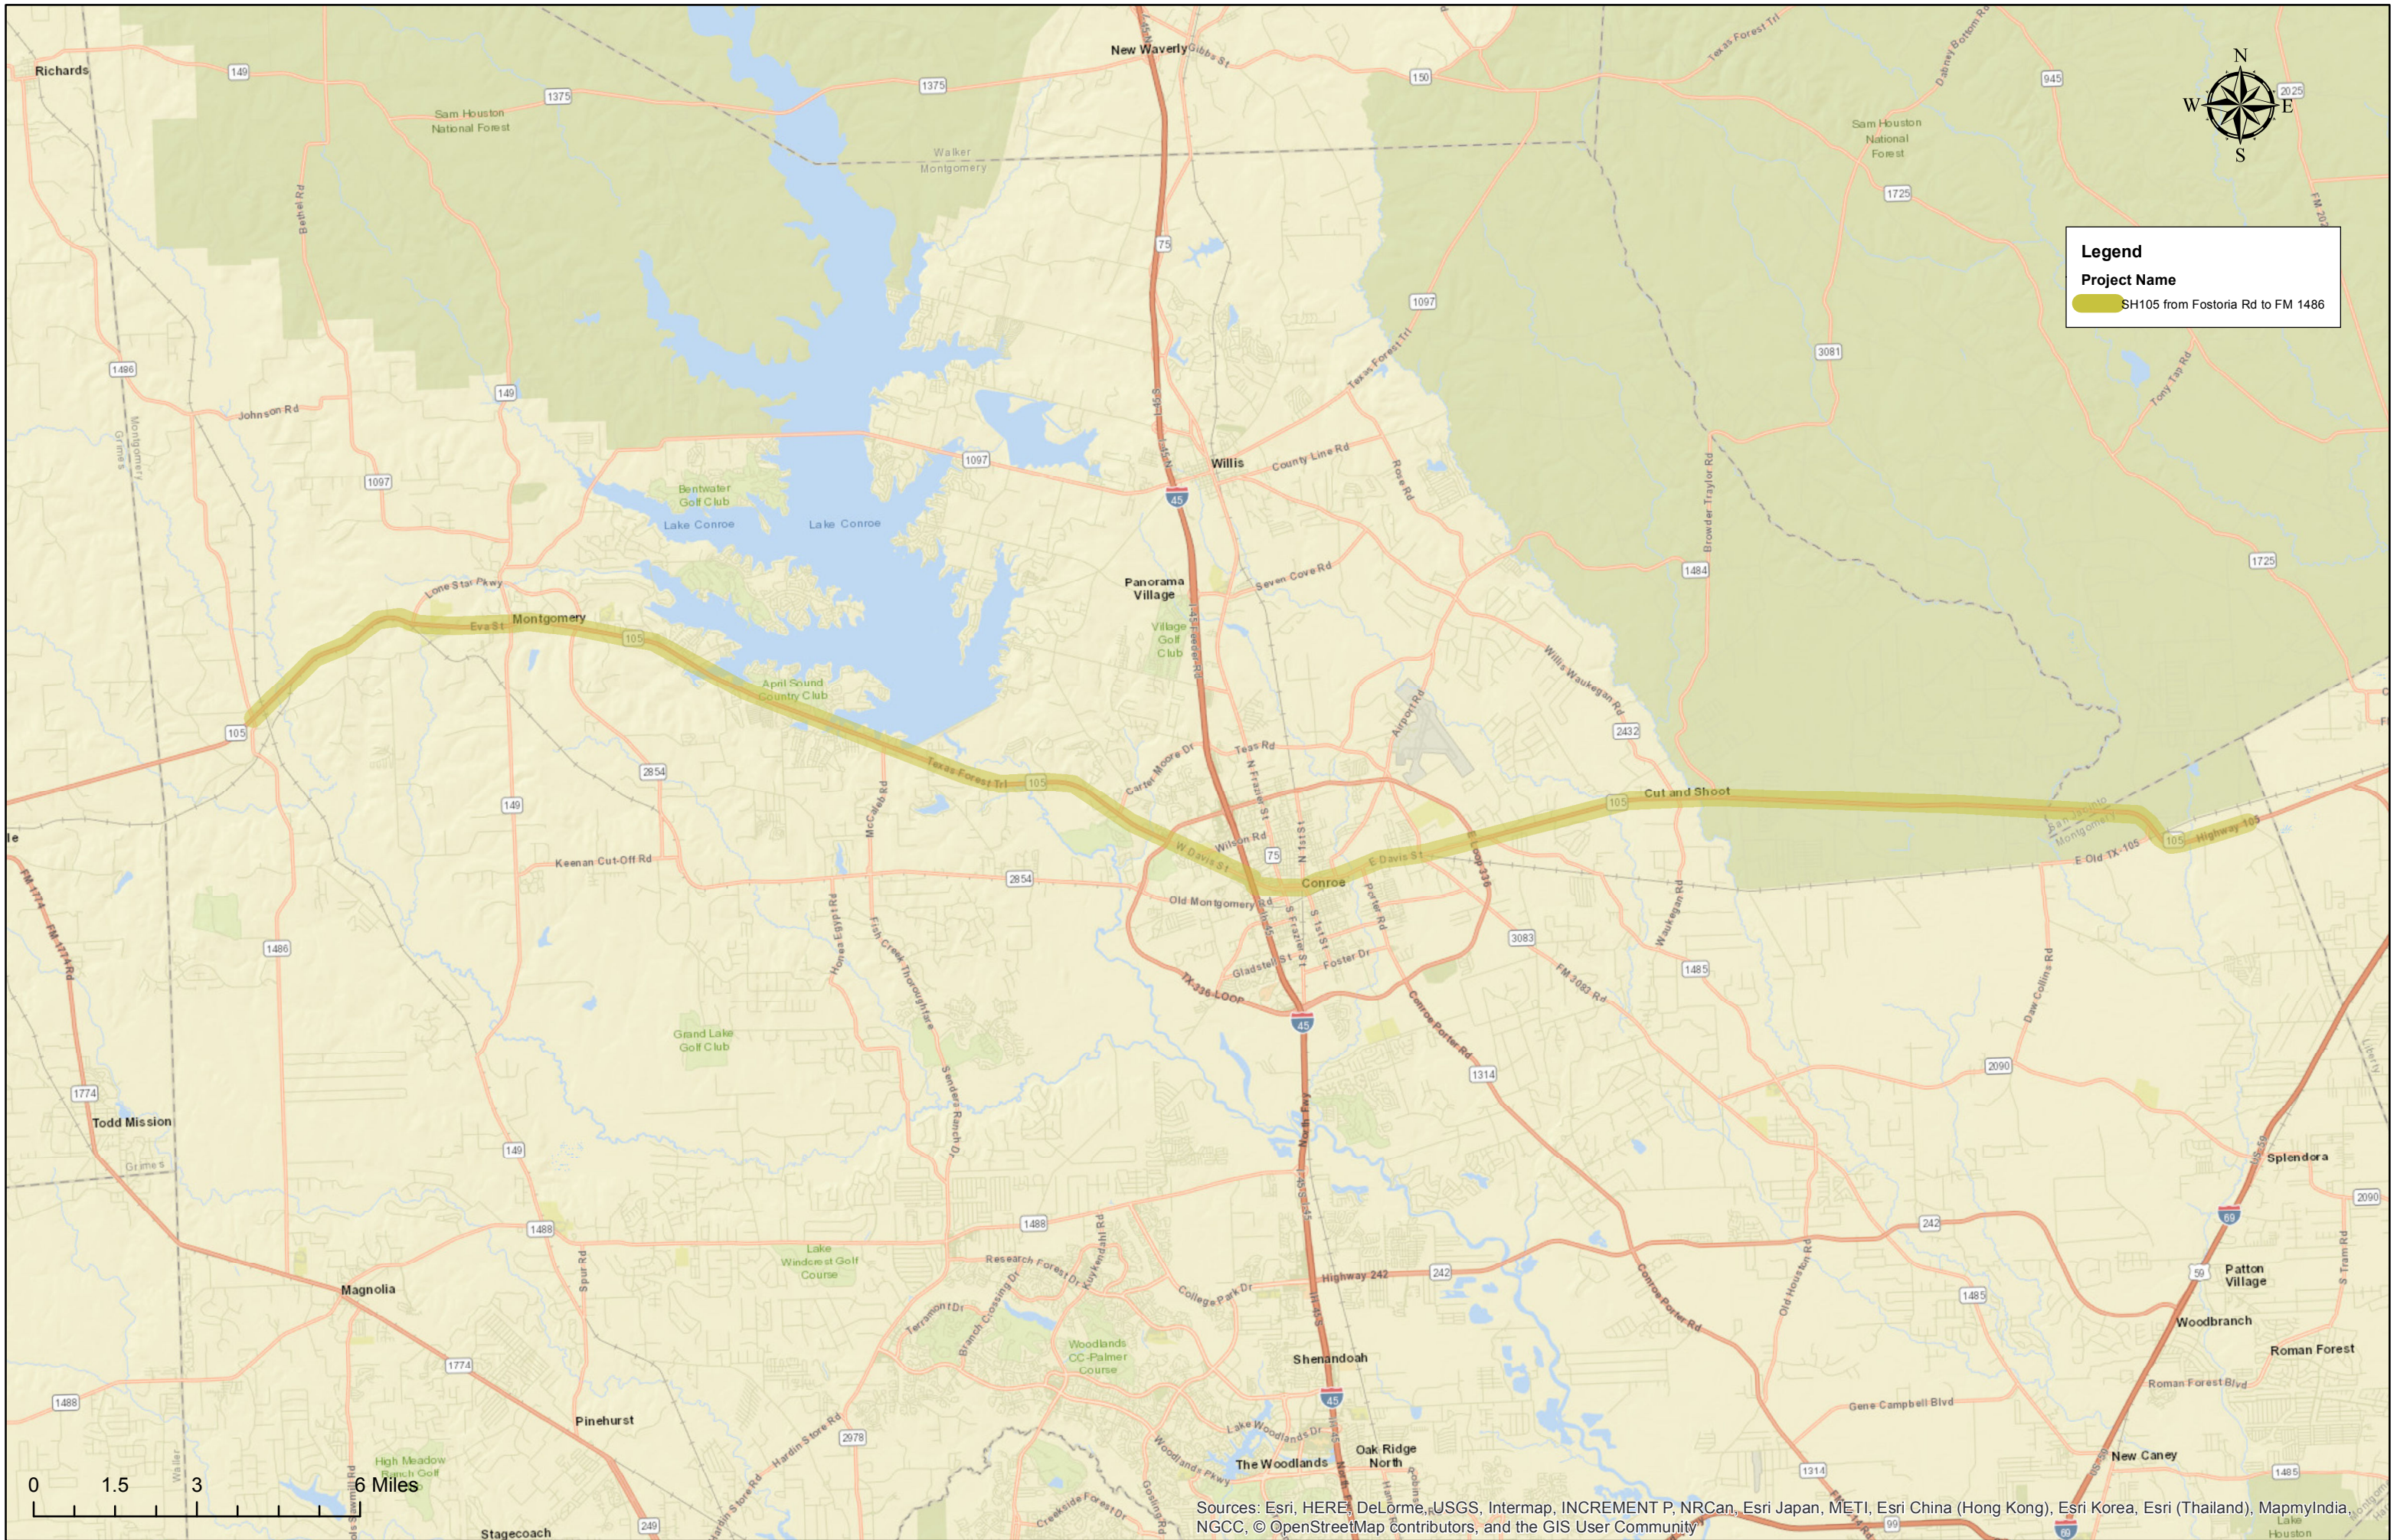

SH 105: Texas Department of Transportation Houston District Projects (2021-2026)

**Legend**  
**Project Name**  
SH105 from Fostoria Rd to FM 1486

Sources: Esri, HERE, DeLorme, USGS, Intermap, INCREMENT P, NRCan, Esri Japan, METI, Esri China (Hong Kong), Esri Korea, Esri (Thailand), MapmyIndia, NGCC, © OpenStreetMap contributors, and the GIS User Community