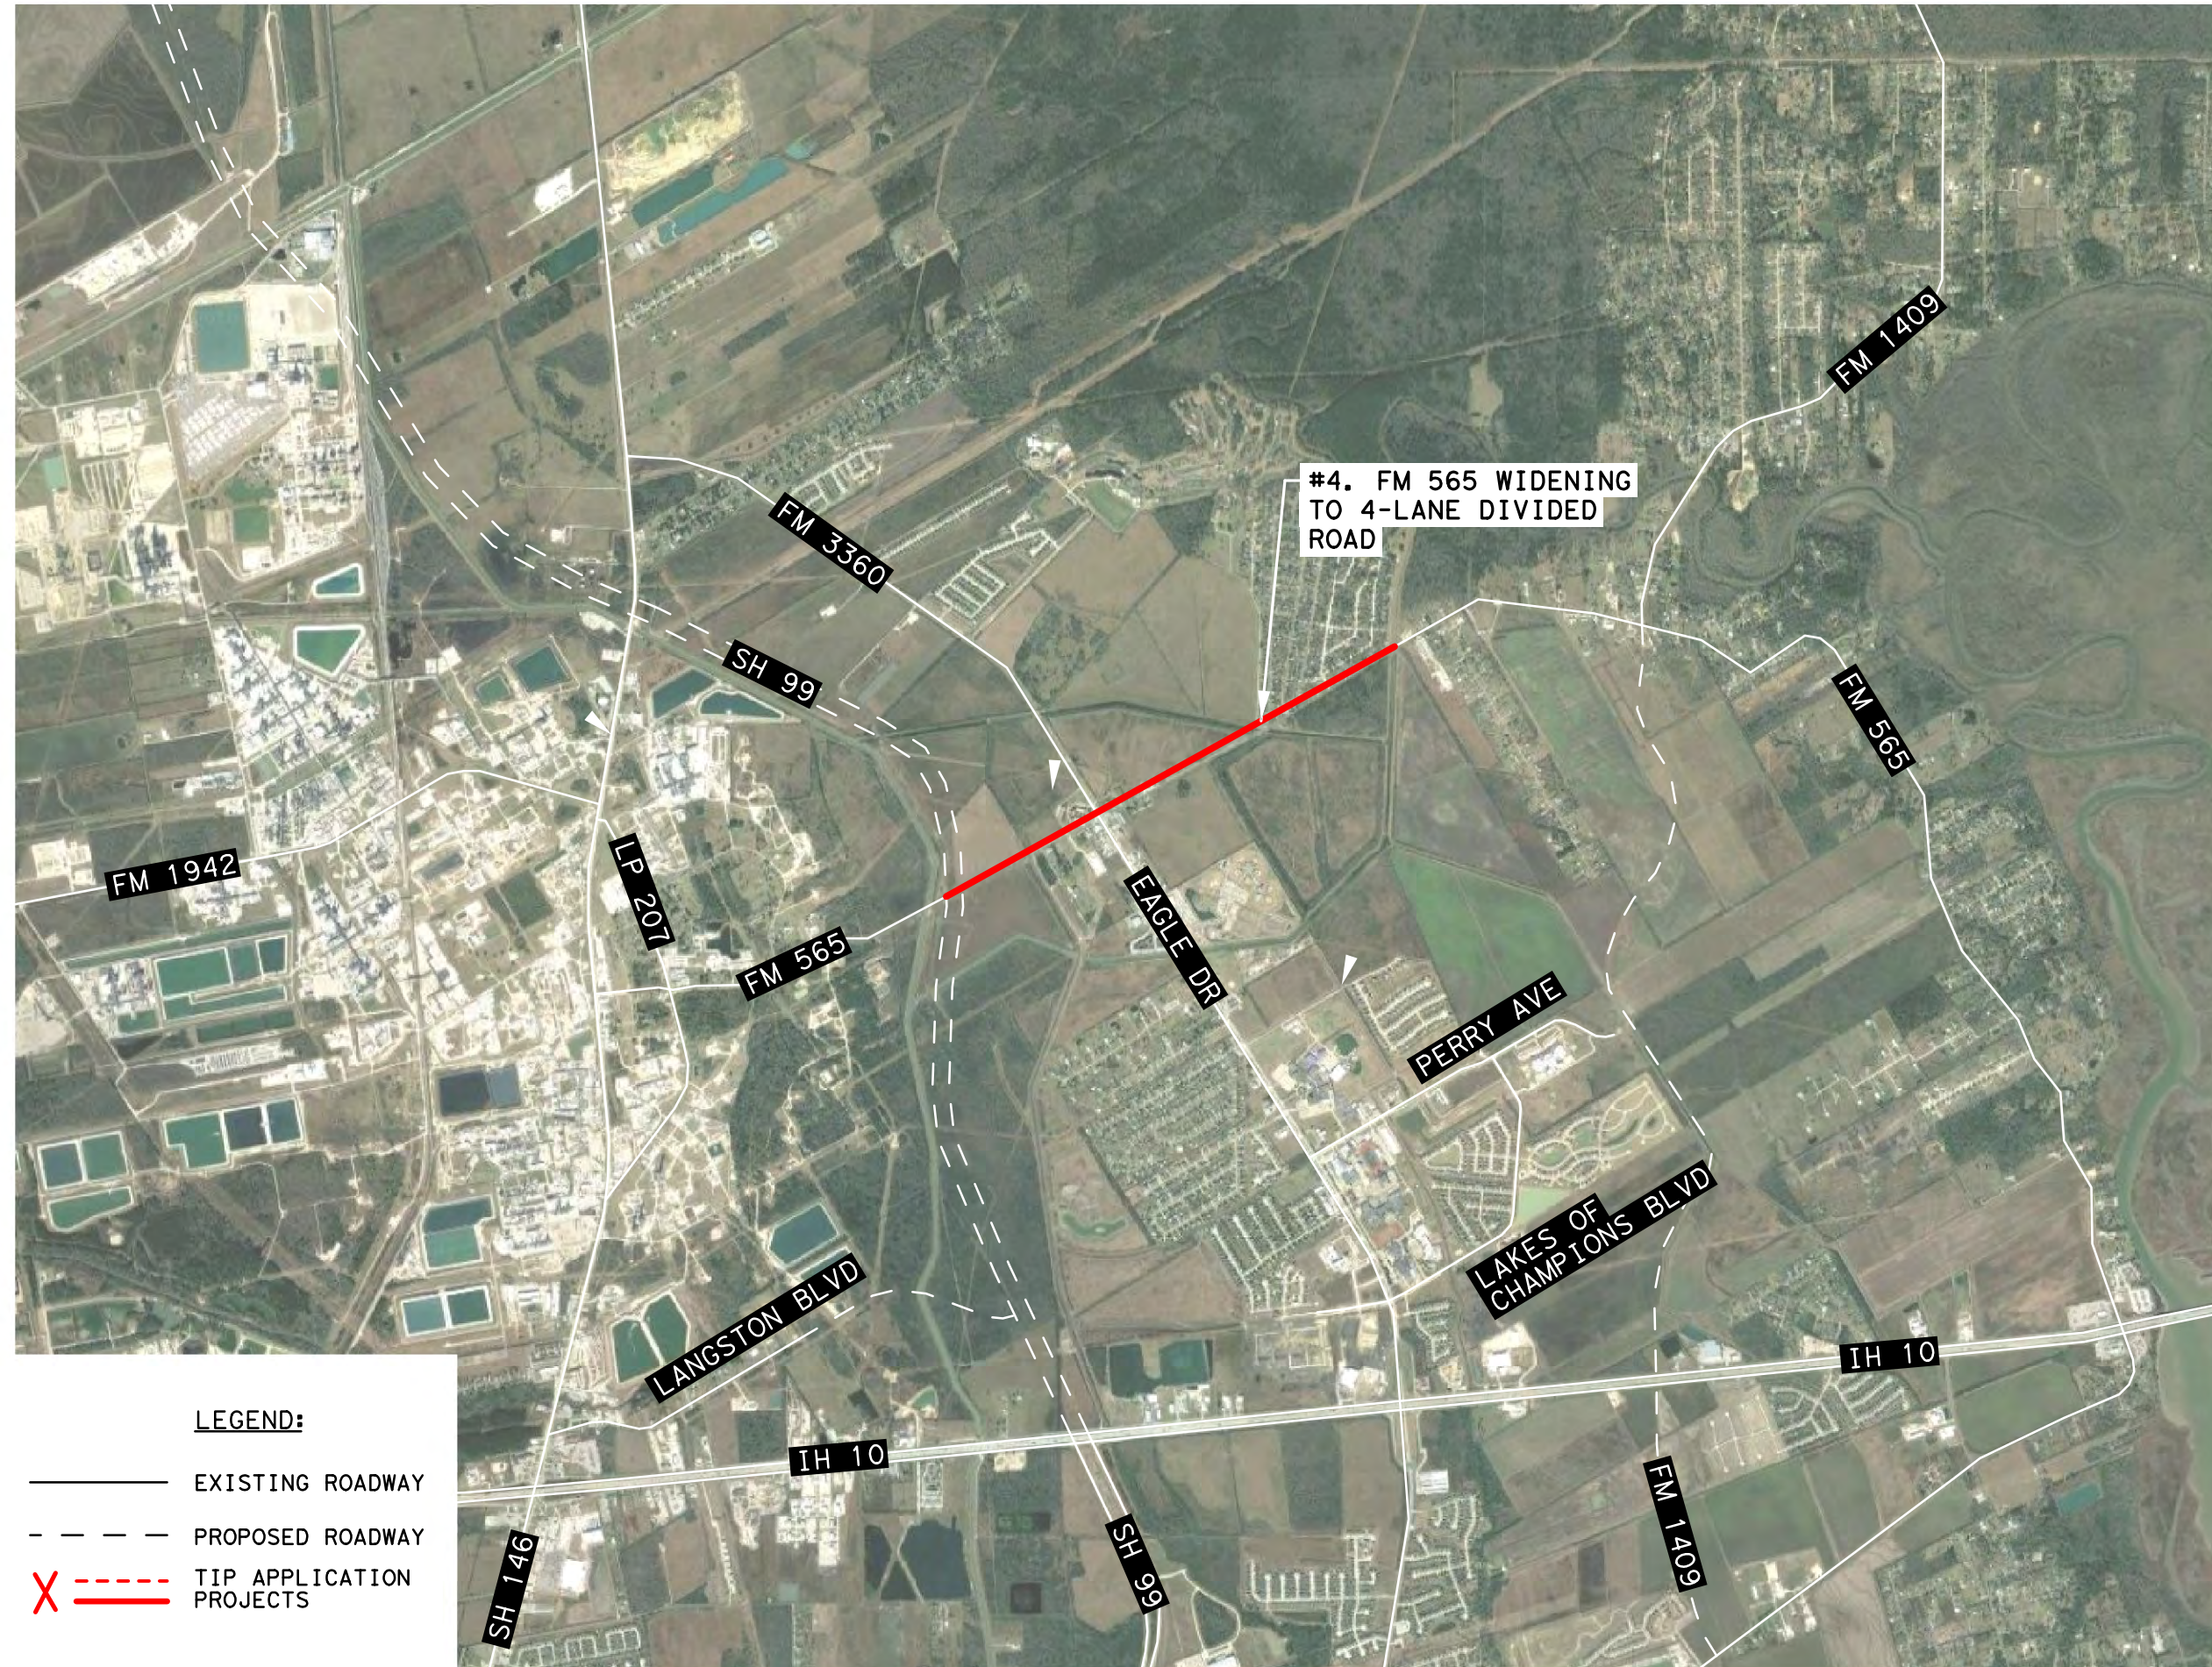

# CITY OF MONT BELVIEU 2018 TIP APPLICATION FM 565

#4. FM 565 WIDENING TO 4-LANE DIVIDED ROAD

### LEGEND:

- EXISTING ROADWAY
- - - PROPOSED ROADWAY
- X - - - TIP APPLICATION PROJECTS