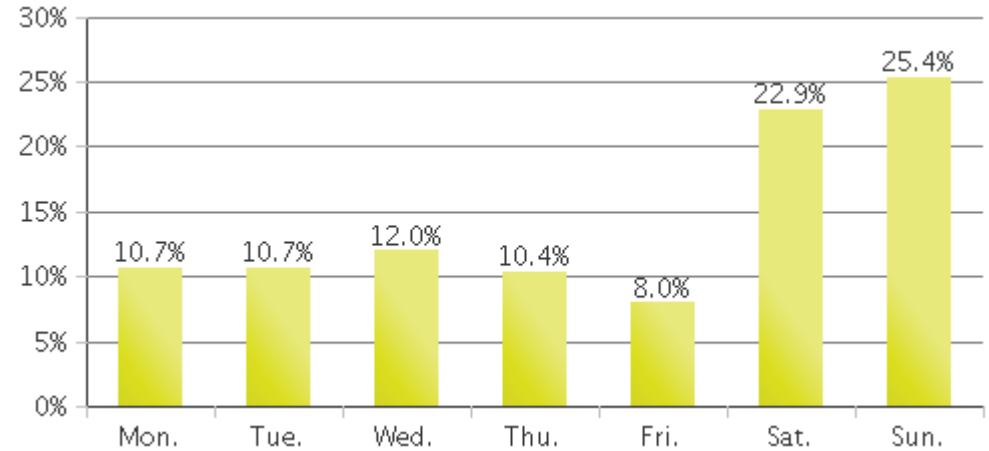

White Oak Trail at 34th St

Period Analyzed: Tuesday, October 01, 2019 to Thursday, October 31, 2019

	Total Traffic for the Analyzed Period	Daily Average	Busiest Day of the Week	Distribution	
				IN	OUT
Pedestrians	9,153	295	Sunday	32	68
Cyclists	6,099	197	Sunday	86	14

White Oak Trail at 34th St

Period Analyzed: Tuesday, October 01, 2019 to Thursday, October 31, 2019

White Oak Trail at 34th St (Pedestrians)

Period Analyzed: Tuesday, October 01, 2019 to Thursday, October 31, 2019

Daily Data

Weekly Profile

Hourly Profile during Weekdays

Hourly Profile during the Weekend

White Oak Trail at 34th St (Cyclists)

Period Analyzed: Tuesday, October 01, 2019 to Thursday, October 31, 2019

Daily Data