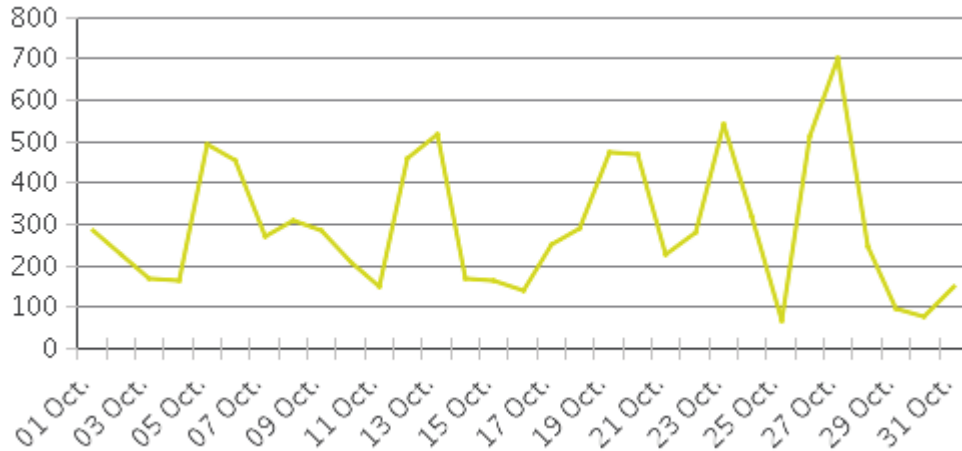

White Oak Trail at 34th St

Period Analyzed: Tuesday, October 01, 2019 to Thursday, October 31, 2019

	Total Traffic for the Analyzed Period	Daily Average	Busiest Day of the Week	Distribution	
				IN	OUT
Pedestrians	9,153	295	Sunday	32	68
Cyclists	6,099	197	Sunday	86	14

White Oak Trail at 34th St

Period Analyzed: Tuesday, October 01, 2019 to Thursday, October 31, 2019

White Oak Trail at 34th St (Pedestrians)

Period Analyzed: Tuesday, October 01, 2019 to Thursday, October 31, 2019

Daily Data

Weekly Profile

Hourly Profile during Weekdays

Hourly Profile during the Weekend

White Oak Trail at 34th St (Cyclists)

Period Analyzed: Tuesday, October 01, 2019 to Thursday, October 31, 2019

Daily Data

Weekly Profile

Hourly Profile during Weekdays

Hourly Profile during the Weekend