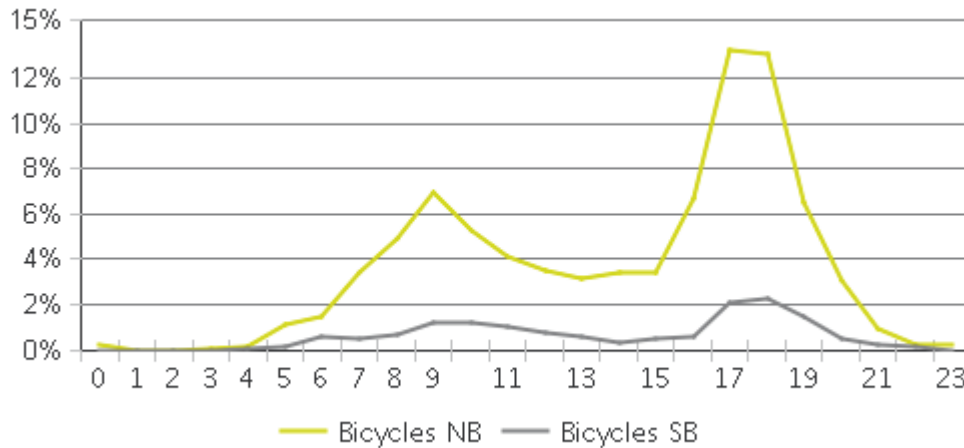

White Oak Trail at 34th St

Period Analyzed: Tuesday, October 01, 2019 to Thursday, October 31, 2019

	Total Traffic for the Analyzed Period	Daily Average	Busiest Day of the Week	Distribution	
				IN	OUT
Pedestrians	9,153	295	Sunday	32	68
Cyclists	6,099	197	Sunday	86	14

White Oak Trail at 34th St

Period Analyzed: Tuesday, October 01, 2019 to Thursday, October 31, 2019

White Oak Trail at 34th St (Pedestrians)

Period Analyzed: Tuesday, October 01, 2019 to Thursday, October 31, 2019

Daily Data

Weekly Profile

Hourly Profile during Weekdays

Hourly Profile during the Weekend

White Oak Trail at 34th St (Cyclists)

Period Analyzed: Tuesday, October 01, 2019 to Thursday, October 31, 2019

Daily Data

Weekly Profile

Hourly Profile during Weekdays

Hourly Profile during the Weekend