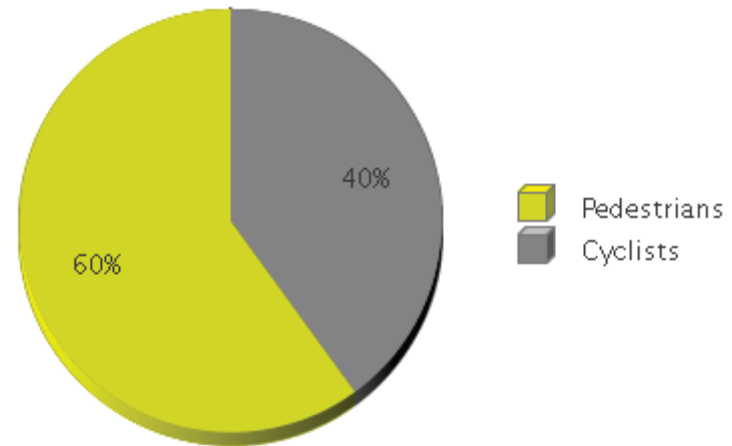

White Oak Trail at 34th St

Period Analyzed: Tuesday, October 01, 2019 to Thursday, October 31, 2019

	Total Traffic for the Analyzed Period	Daily Average	Busiest Day of the Week	Distribution	
				IN	OUT
Pedestrians	9,153	295	Sunday	32	68
Cyclists	6,099	197	Sunday	86	14

White Oak Trail at 34th St

Period Analyzed: Tuesday, October 01, 2019 to Thursday, October 31, 2019

White Oak Trail at 34th St (Pedestrians)

Period Analyzed: Tuesday, October 01, 2019 to Thursday, October 31, 2019

Daily Data

Weekly Profile

Hourly Profile during Weekdays

Hourly Profile during the Weekend

White Oak Trail at 34th St (Cyclists)

Period Analyzed: Tuesday, October 01, 2019 to Thursday, October 31, 2019

Daily Data