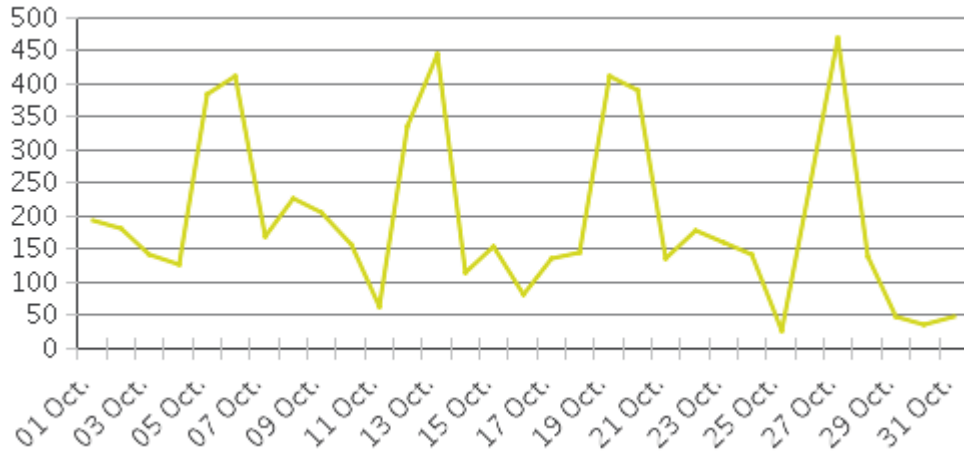

White Oak Trail at 34th St

Period Analyzed: Tuesday, October 01, 2019 to Thursday, October 31, 2019

	Total Traffic for the Analyzed Period	Daily Average	Busiest Day of the Week	Distribution	
				IN	OUT
Pedestrians	9,153	295	Sunday	32	68
Cyclists	6,099	197	Sunday	86	14

White Oak Trail at 34th St

Period Analyzed: Tuesday, October 01, 2019 to Thursday, October 31, 2019

White Oak Trail at 34th St (Pedestrians)

Period Analyzed: Tuesday, October 01, 2019 to Thursday, October 31, 2019

Daily Data

Weekly Profile

Hourly Profile during Weekdays

Hourly Profile during the Weekend

White Oak Trail at 34th St (Cyclists)

Period Analyzed: Tuesday, October 01, 2019 to Thursday, October 31, 2019

Daily Data

Weekly Profile

Hourly Profile during Weekdays

Hourly Profile during the Weekend