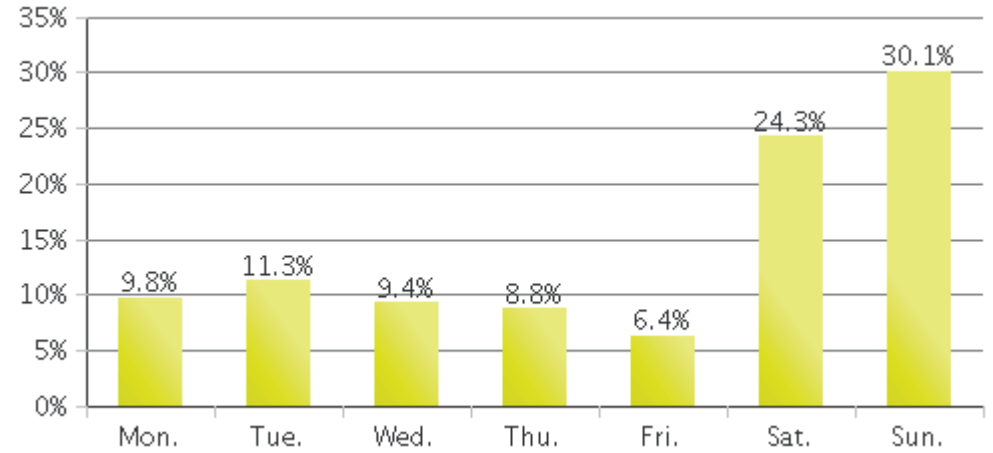

White Oak Trail at 34th St

Period Analyzed: Tuesday, October 01, 2019 to Thursday, October 31, 2019

White Oak Trail at 34th St (Pedestrians)

Period Analyzed: Tuesday, October 01, 2019 to Thursday, October 31, 2019

Daily Data

Weekly Profile

Hourly Profile during Weekdays

Hourly Profile during the Weekend

White Oak Trail at 34th St (Cyclists)

Period Analyzed: Tuesday, October 01, 2019 to Thursday, October 31, 2019

Daily Data

Weekly Profile

Hourly Profile during Weekdays

Hourly Profile during the Weekend