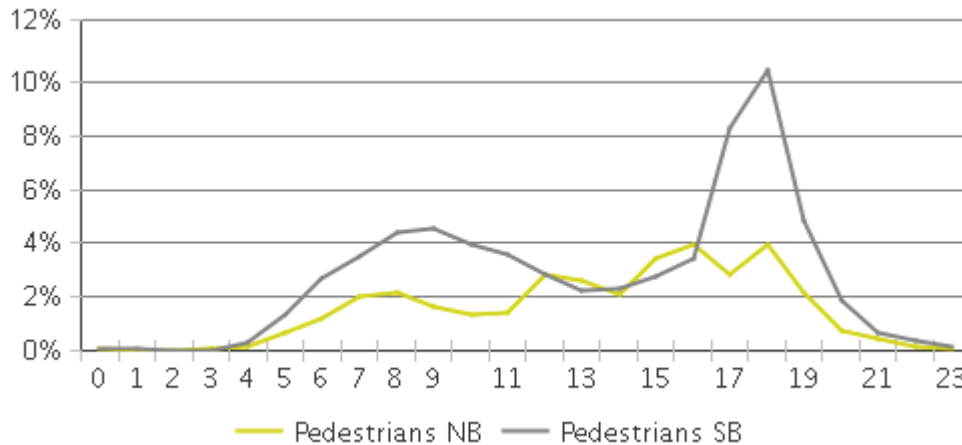

White Oak Trail at 34th St

Period Analyzed: Tuesday, October 01, 2019 to Thursday, October 31, 2019

	Total Traffic for the Analyzed Period	Daily Average	Busiest Day of the Week	Distribution	
				IN	OUT
Pedestrians	9,153	295	Sunday	32	68
Cyclists	6,099	197	Sunday	86	14

White Oak Trail at 34th St

Period Analyzed: Tuesday, October 01, 2019 to Thursday, October 31, 2019

White Oak Trail at 34th St (Pedestrians)

Period Analyzed: Tuesday, October 01, 2019 to Thursday, October 31, 2019

Daily Data

Weekly Profile

Hourly Profile during Weekdays

Hourly Profile during the Weekend

White Oak Trail at 34th St (Cyclists)

Period Analyzed: Tuesday, October 01, 2019 to Thursday, October 31, 2019

Daily Data