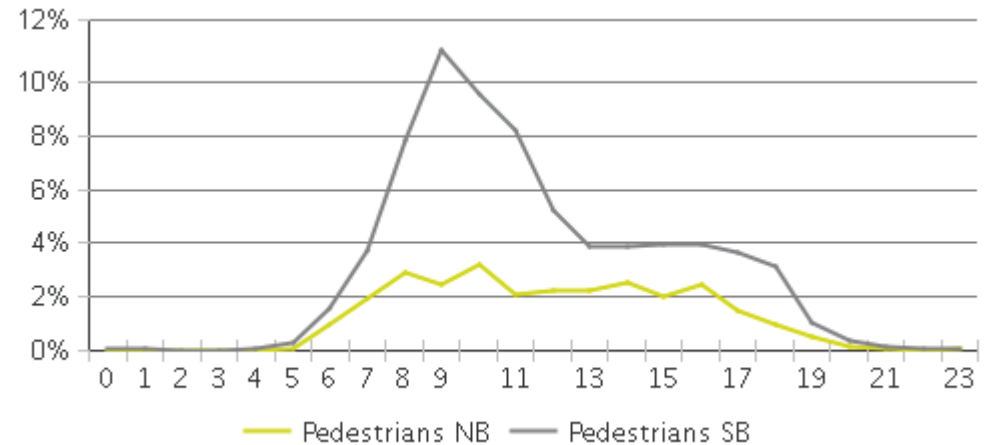

White Oak Trail at 34th St

Period Analyzed: Tuesday, October 01, 2019 to Thursday, October 31, 2019

	Total Traffic for the Analyzed Period	Daily Average	Busiest Day of the Week	Distribution	
				IN	OUT
Pedestrians	9,153	295	Sunday	32	68
Cyclists	6,099	197	Sunday	86	14

White Oak Trail at 34th St

Period Analyzed: Tuesday, October 01, 2019 to Thursday, October 31, 2019

White Oak Trail at 34th St (Pedestrians)

Period Analyzed: Tuesday, October 01, 2019 to Thursday, October 31, 2019

Daily Data

Weekly Profile

Hourly Profile during Weekdays

Hourly Profile during the Weekend

White Oak Trail at 34th St (Cyclists)

Period Analyzed: Tuesday, October 01, 2019 to Thursday, October 31, 2019

Daily Data

Weekly Profile

Hourly Profile during Weekdays

Hourly Profile during the Weekend