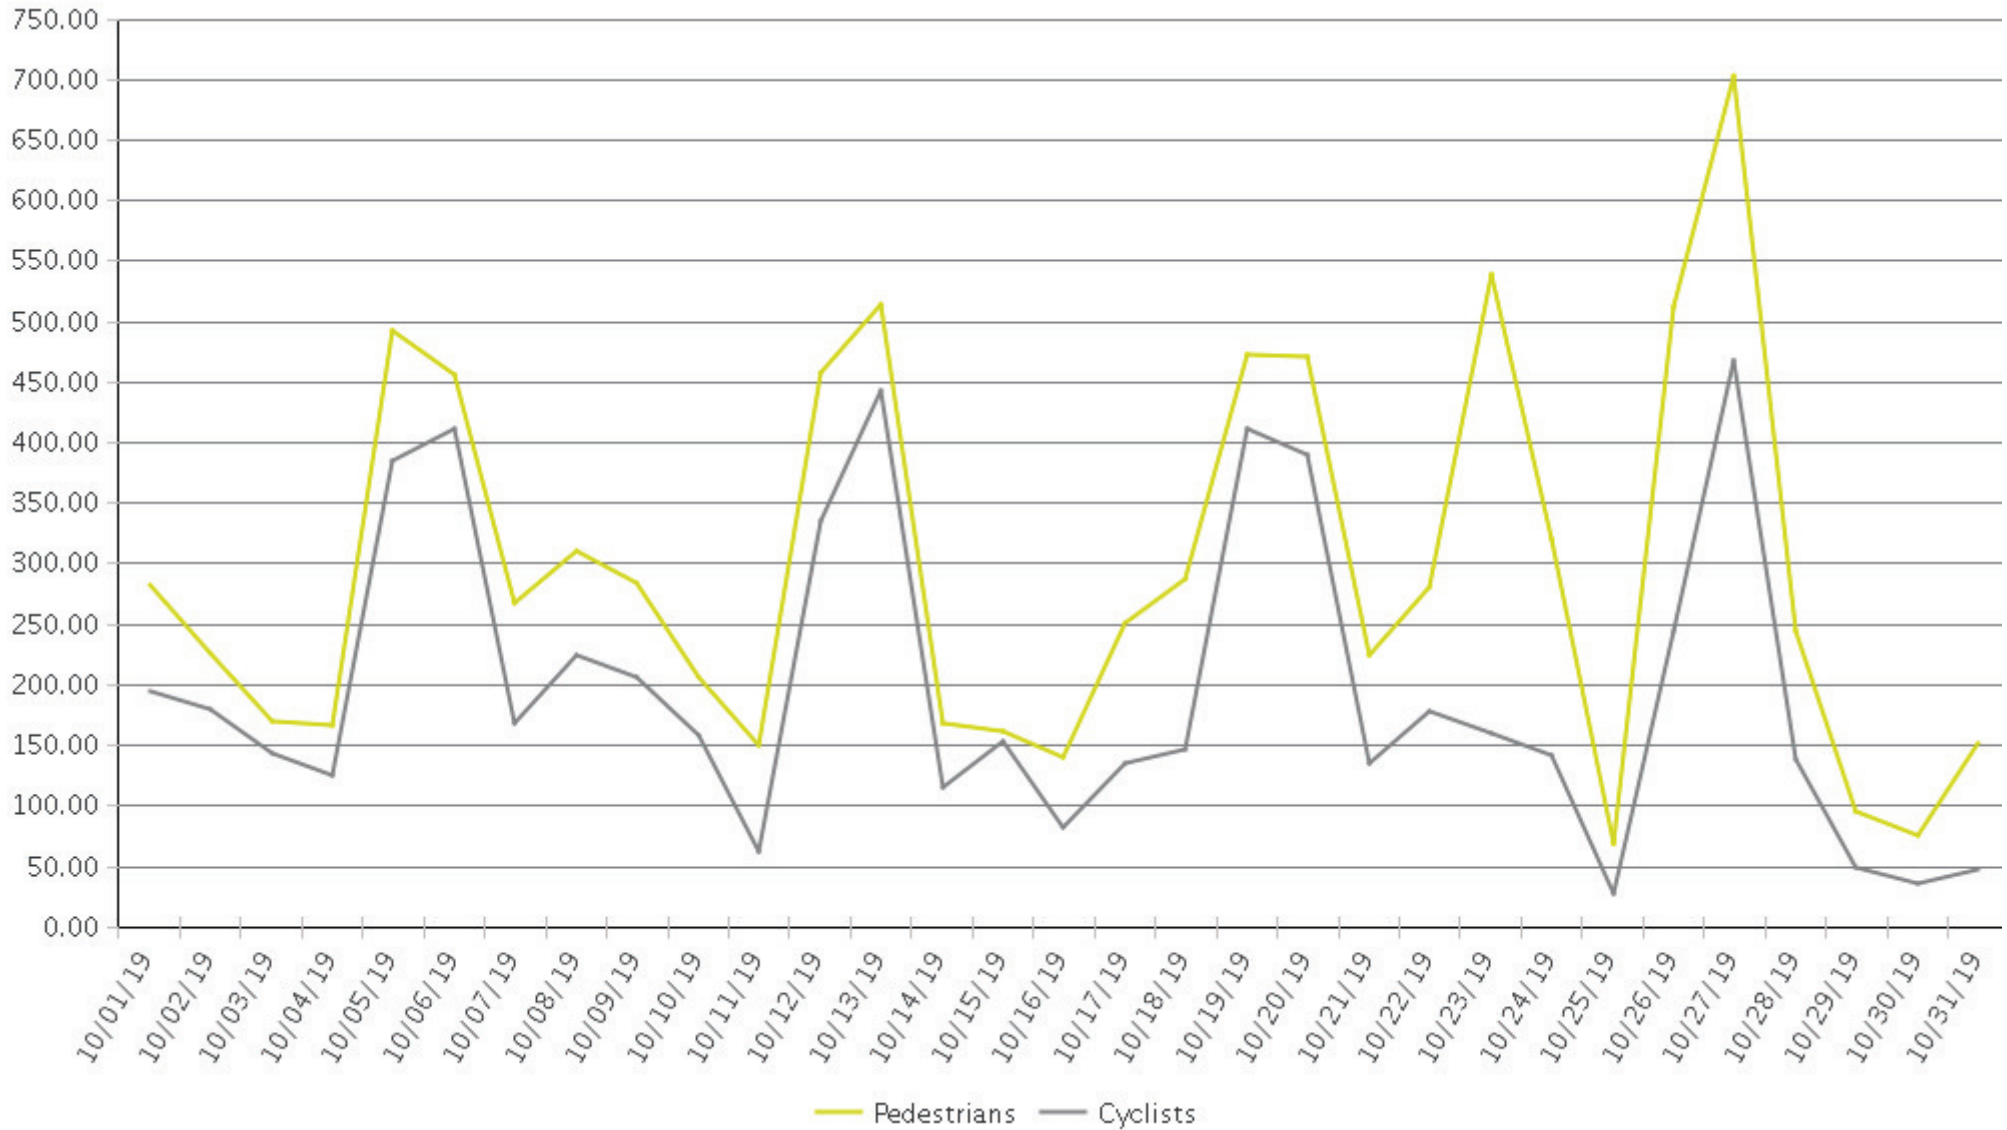

White Oak Trail at 34th St

Period Analyzed: Tuesday, October 01, 2019 to Thursday, October 31, 2019

	Total Traffic for the Analyzed Period	Daily Average	Busiest Day of the Week	Distribution	
				IN	OUT
Pedestrians	9,153	295	Sunday	32	68
Cyclists	6,099	197	Sunday	86	14

White Oak Trail at 34th St

Period Analyzed: Tuesday, October 01, 2019 to Thursday, October 31, 2019

White Oak Trail at 34th St (Pedestrians)

Period Analyzed: Tuesday, October 01, 2019 to Thursday, October 31, 2019

Daily Data

Weekly Profile

Hourly Profile during Weekdays

Hourly Profile during the Weekend

White Oak Trail at 34th St (Cyclists)

Period Analyzed: Tuesday, October 01, 2019 to Thursday, October 31, 2019

Daily Data

Weekly Profile

Hourly Profile during Weekdays

Hourly Profile during the Weekend