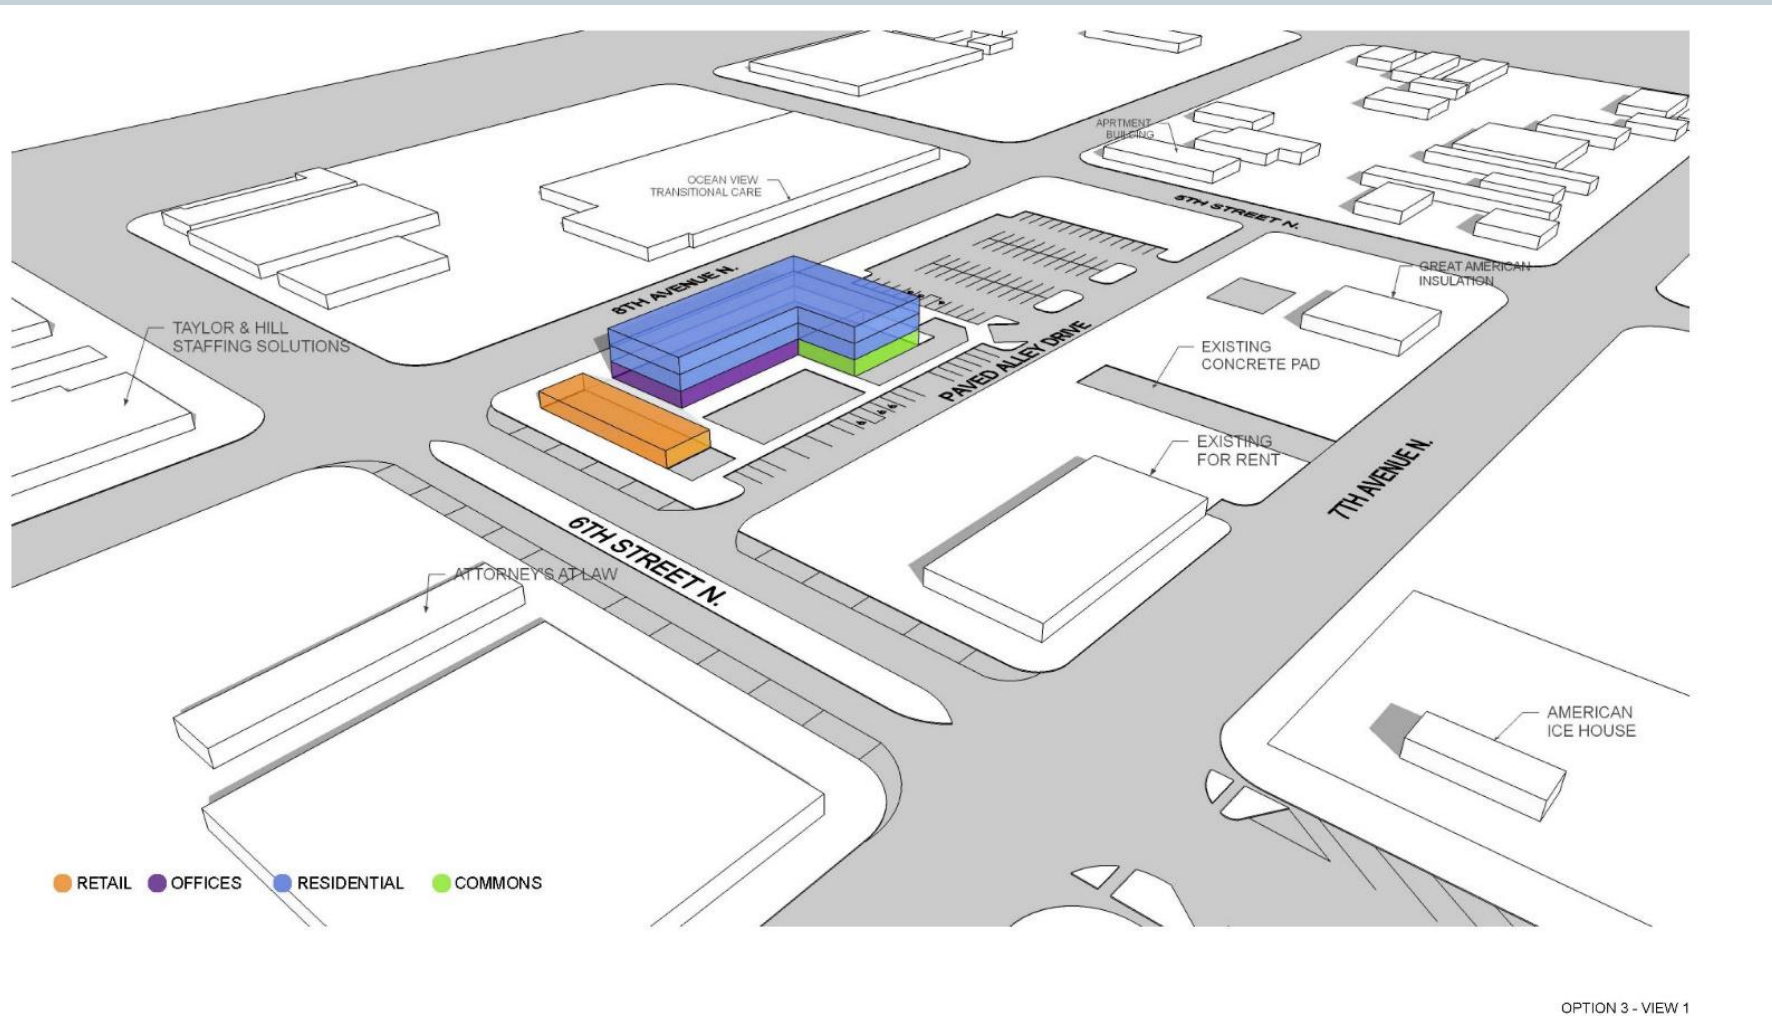

A light blue map of the Houston-Galveston Area Council region, showing county boundaries and major water bodies like the Gulf of Mexico and the Texas coast. The map is semi-transparent and serves as a background for the text.

Toolbox Test Case

1 Developer & Property, A Small-town Example

Historic 6th Street

Site Location & Community Benefits

OPTION 3 - VIEW 1

6TH STREET APARTMENTS
TEXAS CITY HOUSING AUTHORITY
TEXAS CITY, TEXAS

Lantana Point Concept

SCALE: 1/64" = 1'-0"

SITE PLAN STUDY - OPTION 3

6TH STREET APARTMENTS
TEXAS CITY HOUSING AUTHORITY
TEXAS CITY, TEXAS

6th Street, Lot Cleared and Ready