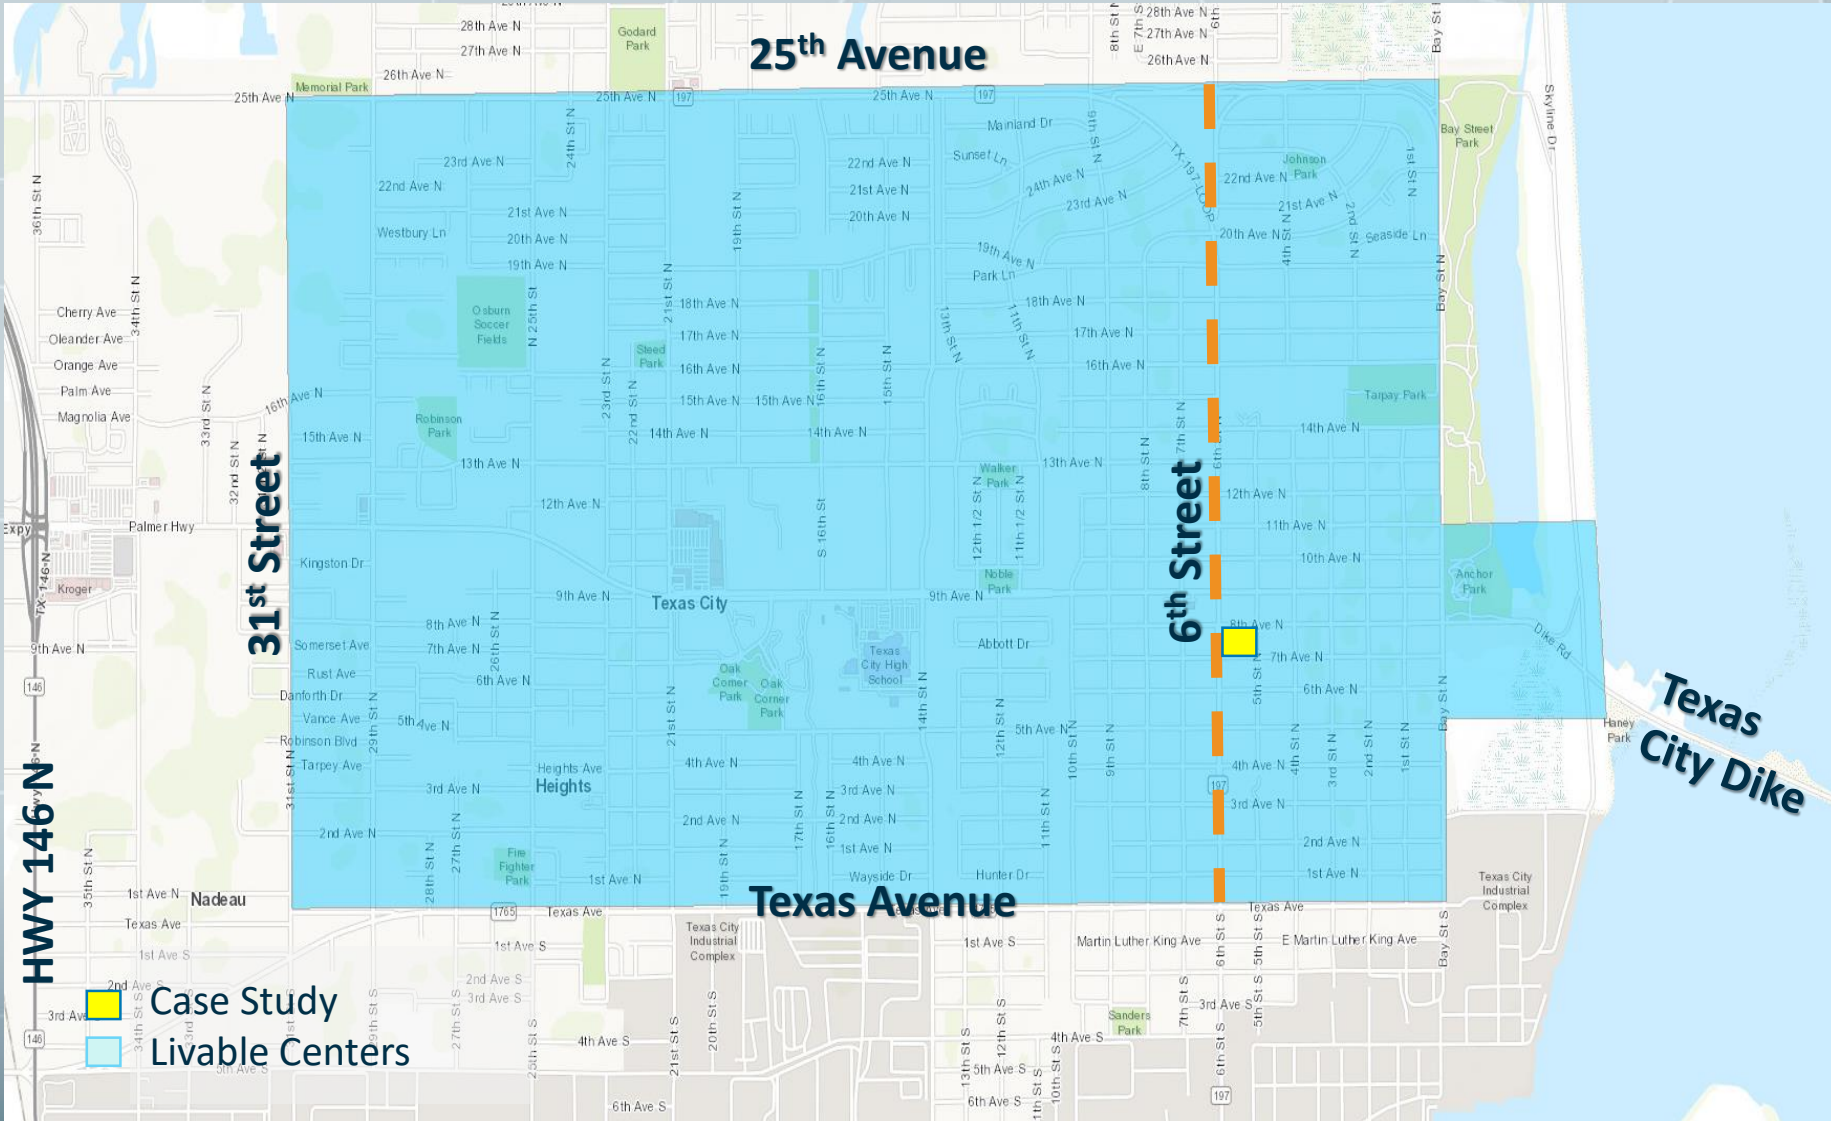

A light blue map of the Houston-Galveston Area Council region, showing county boundaries and major water bodies like the Gulf of Mexico and the Texas coast. The map is semi-transparent and serves as a background for the text.

Toolbox Test Case

1 Developer & Property, A Small-town Example

Historic 6th Street

Site Location & Community Benefits

OPTION 3 - VIEW 1

6TH STREET APARTMENTS
TEXAS CITY HOUSING AUTHORITY
TEXAS CITY, TEXAS

Lantana Point Concept

SCALE: 1/64" = 1'-0"

SITE PLAN STUDY - OPTION 3

6TH STREET APARTMENTS
TEXAS CITY HOUSING AUTHORITY
TEXAS CITY, TEXAS

6th Street, Lot Cleared and Ready