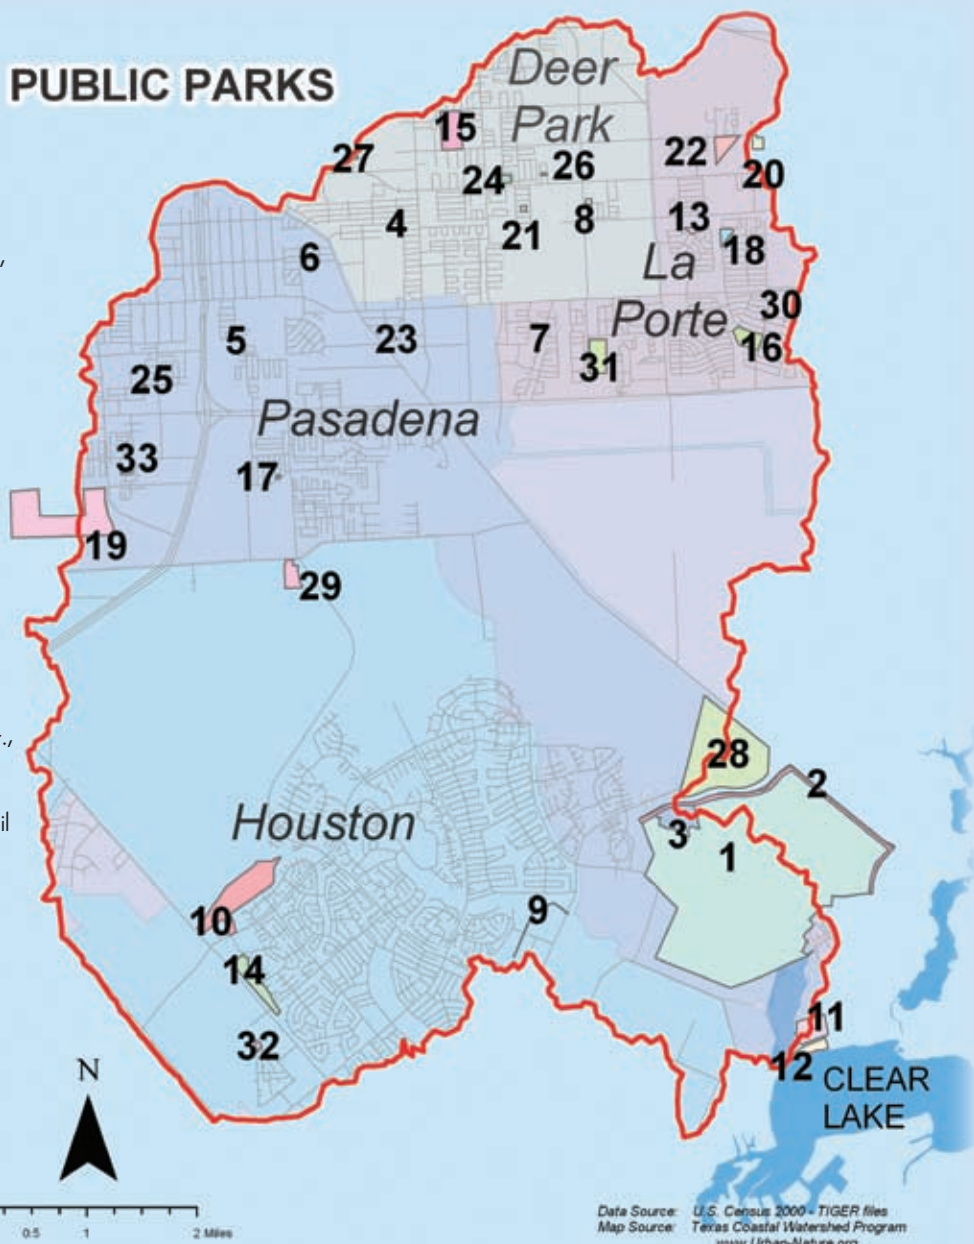

PUBLIC PARKS

Facilities

restrooms, picnic area, nature trails

5.2 mi. trail

restrooms, picnic area, playgr., shltr., tennis crt., soccer field, baseball field, canoe ramp

Not Available

basketball, picnic area, playgr., 1 backstop

playground, backstop, park benches

swimming pool, playgr., 2 baseball fields, sand volleyball court, rec. center

Not Available

1 mi. trail

playgr., pavillion, trail

tennis, 4 soccer fields, 3 baseball fields, rec. center

4 softball fields, 2 baseball fields, tennis, playgr., rec. center

1 baseball field, basketball, playgr., 0.25 mi. trail

restrooms, 6 soccer fields, 6 baseball fields

Not Available

swimming pool, playgr., baseball complex, rec. center, 0.5 mi trail

basketball, picnic area, playgr.

0.5 mi trail, playgr. 4 baseball fields

0.8 mi trail, playgr., restrooms

covered rodeo arena, rec. center

Not Available

6 soccer fields, swimming pool

playgr., park benches

Not Available

playgr., basketball, picnic

undeveloped

Not Available

restrooms, 3 softball fields

undeveloped

undeveloped

undeveloped

indoor pool, rec. center

undeveloped

Data Source: U.S. Census 2000 - TIGER files
Map Source: Texas Coastal Watershed Program
www.Urban-Nature.org