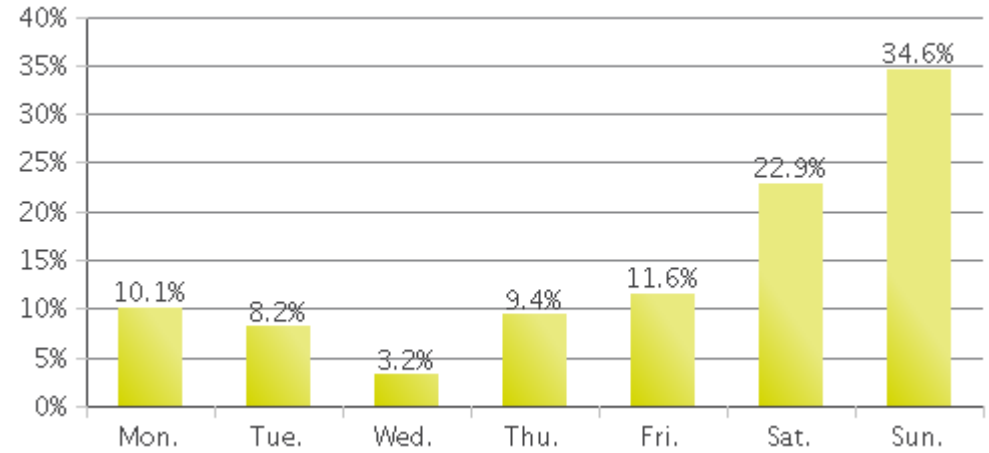

MKT Trail at 5th St (Heights)

Period Analyzed: Monday, October 01, 2018 to Wednesday, October 31, 2018

MKT Trail at 5th St (Heights) (Pedestria...

Period Analyzed: Monday, October 01, 2018 to Wednesday, October 31, 2018

Daily Data

Weekly Profile

Hourly Profile during Weekdays

Hourly Profile during the Weekend

MKT Trail at 5th St (Heights) (Cyclists)

Period Analyzed: Monday, October 01, 2018 to Wednesday, October 31, 2018

Daily Data

Weekly Profile

Hourly Profile during Weekdays

Hourly Profile during the Weekend