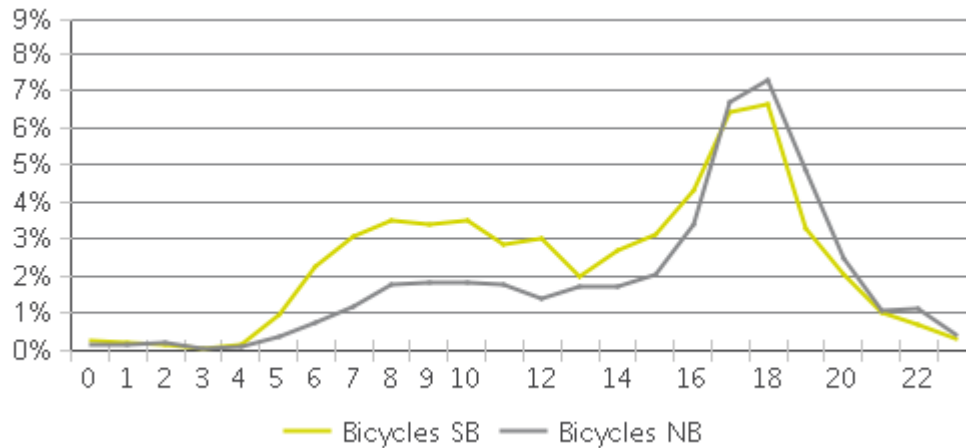

MKT Trail at 5th St (Heights)

Period Analyzed: Monday, October 01, 2018 to Wednesday, October 31, 2018

	Total Traffic for the Analyzed Period	Daily Average	Busiest Day of the Week	Distribution	
				IN	OUT
Pedestrians	5,390	385	Sunday	58	42
Cyclists	8,115	580	Sunday	60	40

MKT Trail at 5th St (Heights)

Period Analyzed: Monday, October 01, 2018 to Wednesday, October 31, 2018

MKT Trail at 5th St (Heights) (Pedestria...

Period Analyzed: Monday, October 01, 2018 to Wednesday, October 31, 2018

Daily Data

Weekly Profile

Hourly Profile during Weekdays

Hourly Profile during the Weekend

MKT Trail at 5th St (Heights) (Cyclists)

Period Analyzed: Monday, October 01, 2018 to Wednesday, October 31, 2018

Daily Data

Weekly Profile

Hourly Profile during Weekdays

Hourly Profile during the Weekend