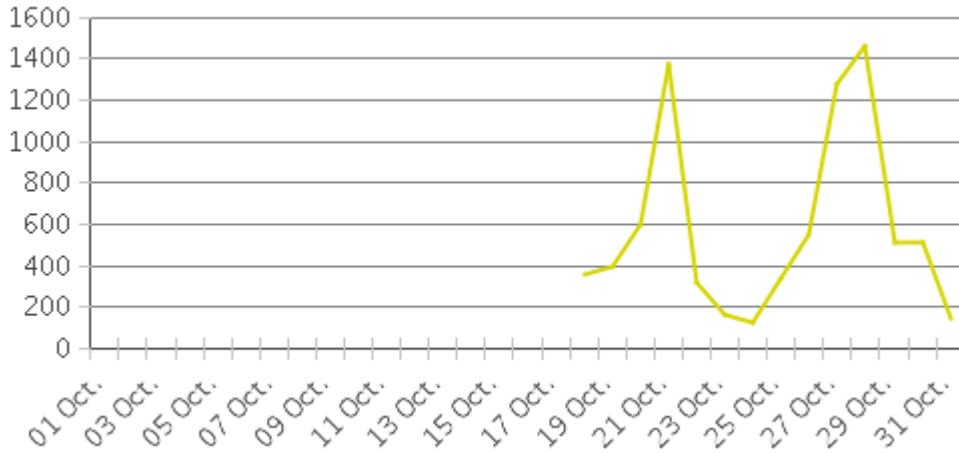

MKT Trail at 5th St (Heights)

Period Analyzed: Monday, October 01, 2018 to Wednesday, October 31, 2018

	Total Traffic for the Analyzed Period	Daily Average	Busiest Day of the Week	Distribution	
				IN	OUT
Pedestrians	5,390	385	Sunday	58	42
Cyclists	8,115	580	Sunday	60	40

MKT Trail at 5th St (Heights)

Period Analyzed: Monday, October 01, 2018 to Wednesday, October 31, 2018

MKT Trail at 5th St (Heights) (Pedestria...

Period Analyzed: Monday, October 01, 2018 to Wednesday, October 31, 2018

Daily Data

Weekly Profile

Hourly Profile during Weekdays

Hourly Profile during the Weekend

MKT Trail at 5th St (Heights) (Cyclists)

Period Analyzed: Monday, October 01, 2018 to Wednesday, October 31, 2018

Daily Data

Weekly Profile

Hourly Profile during Weekdays

Hourly Profile during the Weekend