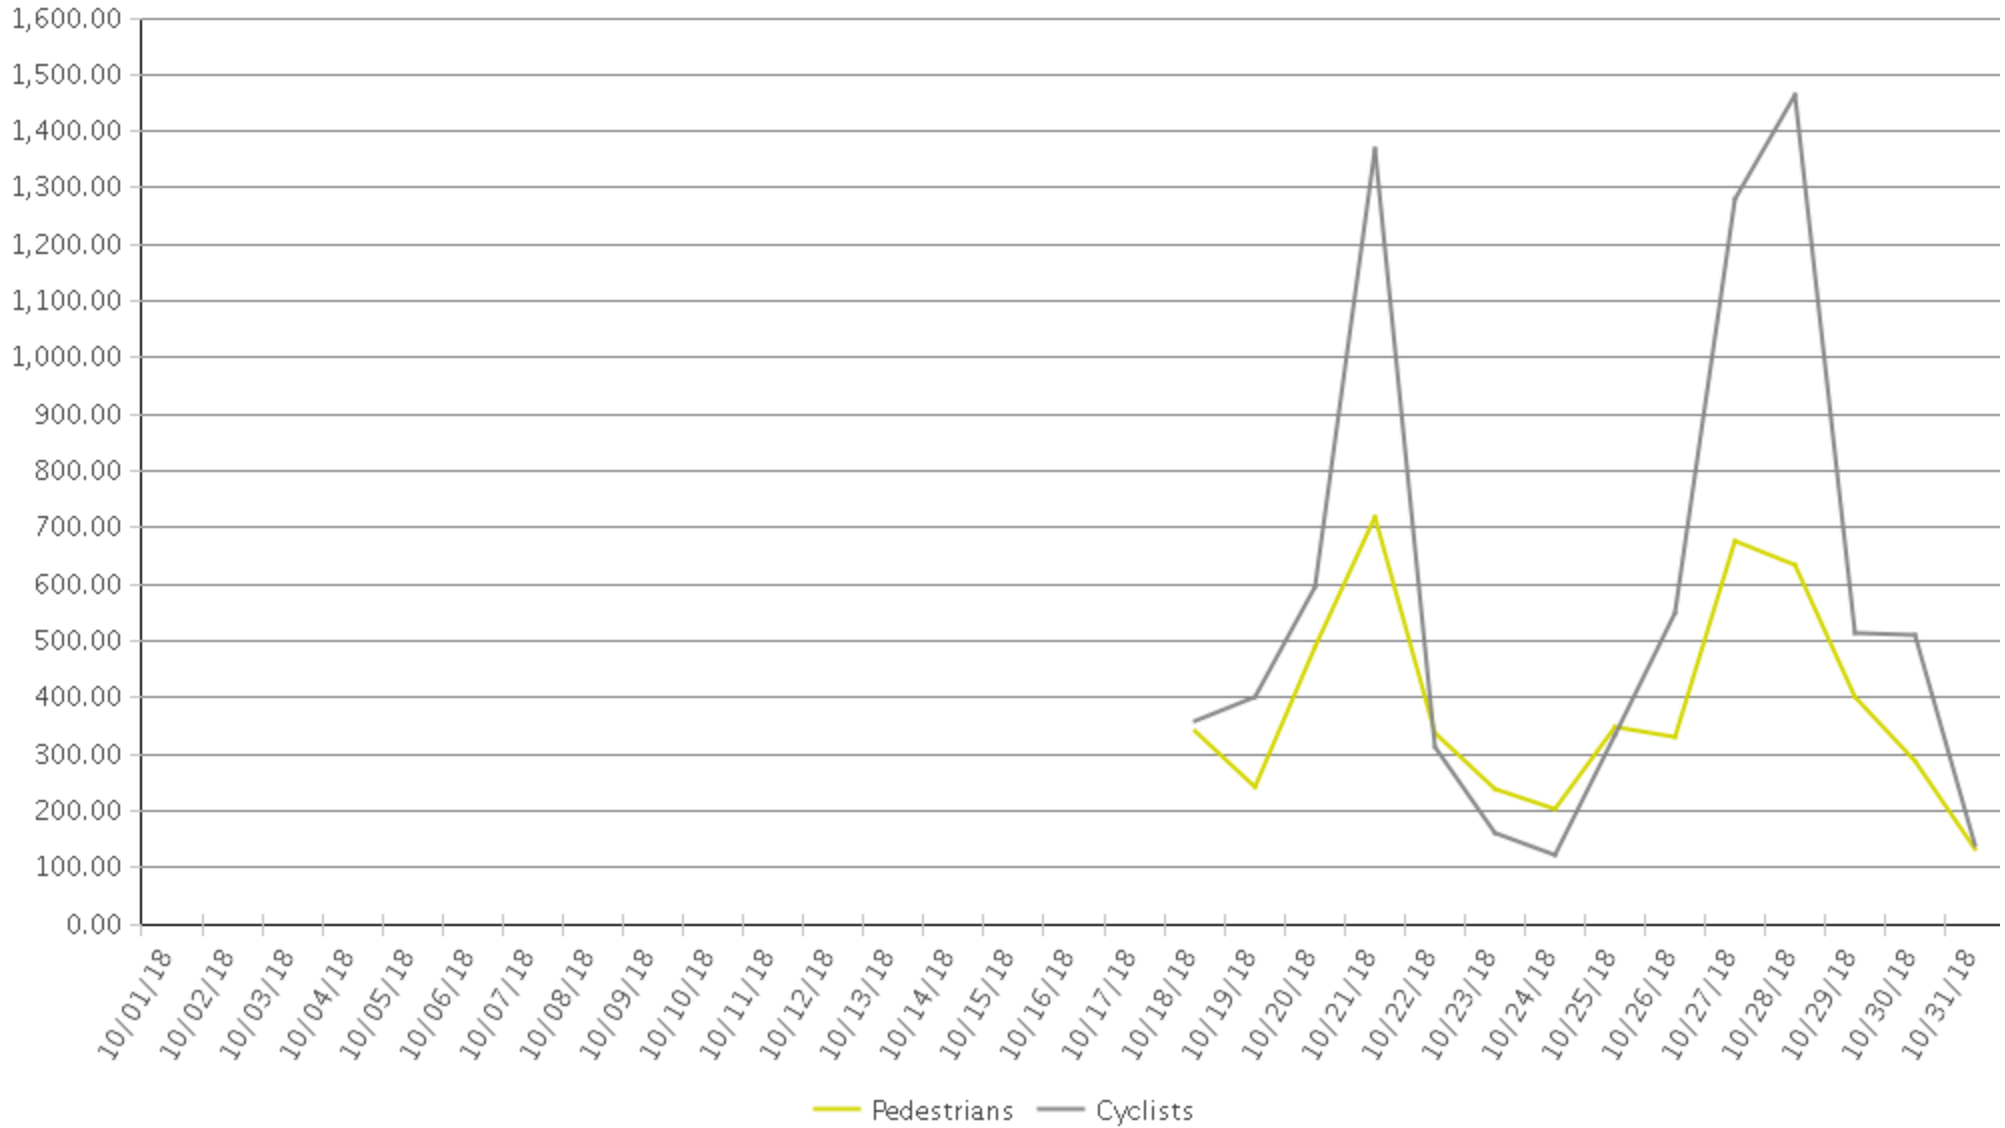

MKT Trail at 5th St (Heights)

Period Analyzed: Monday, October 01, 2018 to Wednesday, October 31, 2018

	Total Traffic for the Analyzed Period	Daily Average	Busiest Day of the Week	Distribution	
				IN	OUT
Pedestrians	5,390	385	Sunday	58	42
Cyclists	8,115	580	Sunday	60	40

MKT Trail at 5th St (Heights)

Period Analyzed: Monday, October 01, 2018 to Wednesday, October 31, 2018

MKT Trail at 5th St (Heights) (Pedestria...

Period Analyzed: Monday, October 01, 2018 to Wednesday, October 31, 2018

Daily Data

Weekly Profile

Hourly Profile during Weekdays

Hourly Profile during the Weekend

MKT Trail at 5th St (Heights) (Cyclists)

Period Analyzed: Monday, October 01, 2018 to Wednesday, October 31, 2018

Daily Data