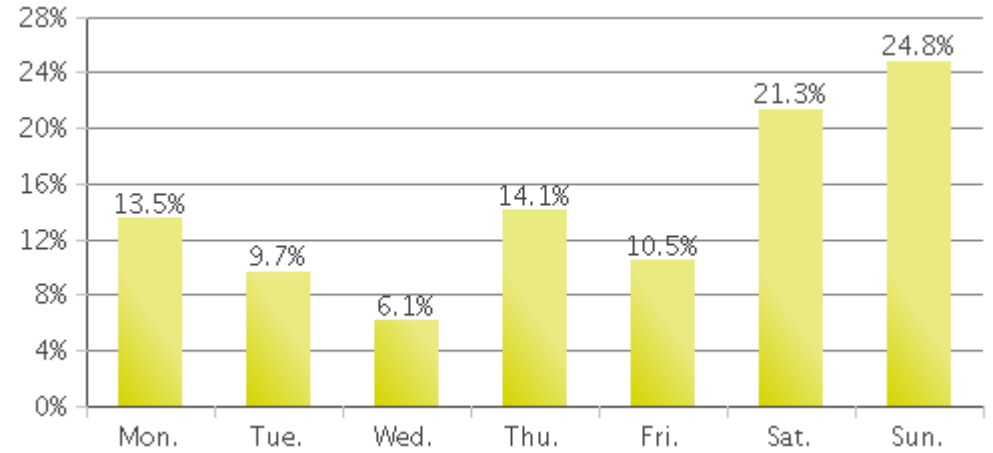

MKT Trail at 5th St (Heights)

Period Analyzed: Monday, October 01, 2018 to Wednesday, October 31, 2018

	Total Traffic for the Analyzed Period	Daily Average	Busiest Day of the Week	Distribution	
				IN	OUT
Pedestrians	5,390	385	Sunday	58	42
Cyclists	8,115	580	Sunday	60	40

MKT Trail at 5th St (Heights)

Period Analyzed: Monday, October 01, 2018 to Wednesday, October 31, 2018

MKT Trail at 5th St (Heights) (Pedestria...

Period Analyzed: Monday, October 01, 2018 to Wednesday, October 31, 2018

Daily Data

Weekly Profile

Hourly Profile during Weekdays

Hourly Profile during the Weekend

MKT Trail at 5th St (Heights) (Cyclists)

Period Analyzed: Monday, October 01, 2018 to Wednesday, October 31, 2018

Daily Data

Weekly Profile

Hourly Profile during Weekdays

Hourly Profile during the Weekend