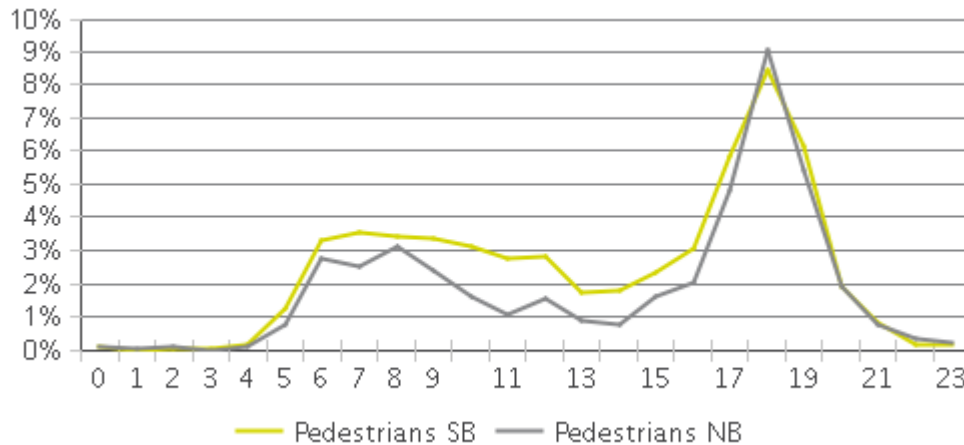

MKT Trail at 5th St (Heights)

Period Analyzed: Monday, October 01, 2018 to Wednesday, October 31, 2018

	Total Traffic for the Analyzed Period	Daily Average	Busiest Day of the Week	Distribution	
				IN	OUT
Pedestrians	5,390	385	Sunday	58	42
Cyclists	8,115	580	Sunday	60	40

MKT Trail at 5th St (Heights)

Period Analyzed: Monday, October 01, 2018 to Wednesday, October 31, 2018

MKT Trail at 5th St (Heights) (Pedestria...

Period Analyzed: Monday, October 01, 2018 to Wednesday, October 31, 2018

Daily Data

Weekly Profile

Hourly Profile during Weekdays

Hourly Profile during the Weekend

MKT Trail at 5th St (Heights) (Cyclists)

Period Analyzed: Monday, October 01, 2018 to Wednesday, October 31, 2018

Daily Data