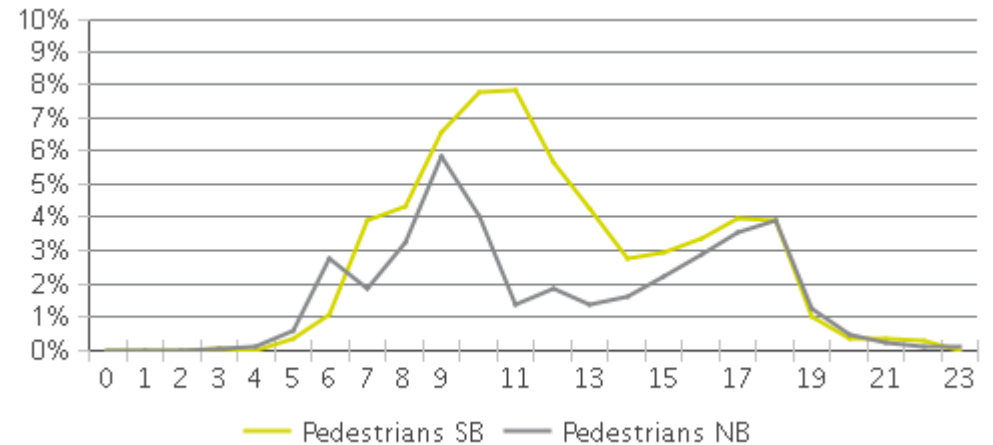

MKT Trail at 5th St (Heights)

Period Analyzed: Monday, October 01, 2018 to Wednesday, October 31, 2018

	Total Traffic for the Analyzed Period	Daily Average	Busiest Day of the Week	Distribution	
				IN	OUT
Pedestrians	5,390	385	Sunday	58	42
Cyclists	8,115	580	Sunday	60	40

MKT Trail at 5th St (Heights)

Period Analyzed: Monday, October 01, 2018 to Wednesday, October 31, 2018

MKT Trail at 5th St (Heights) (Pedestria...

Period Analyzed: Monday, October 01, 2018 to Wednesday, October 31, 2018

Daily Data

Weekly Profile

Hourly Profile during Weekdays

Hourly Profile during the Weekend

MKT Trail at 5th St (Heights) (Cyclists)

Period Analyzed: Monday, October 01, 2018 to Wednesday, October 31, 2018

Daily Data

Weekly Profile

Hourly Profile during Weekdays

Hourly Profile during the Weekend