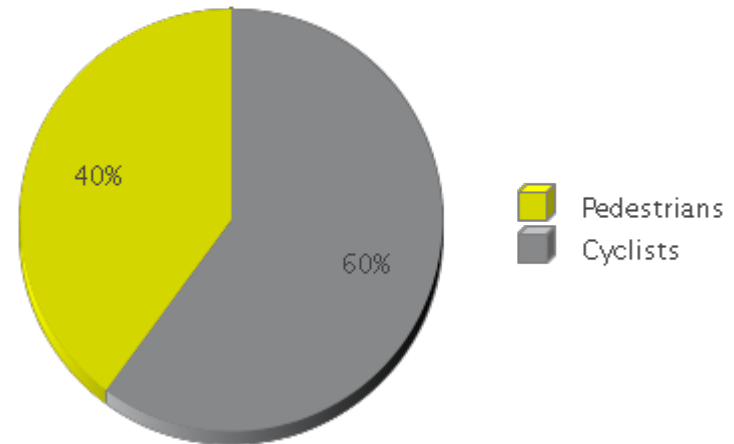

MKT Trail at 5th St (Heights)

Period Analyzed: Monday, October 01, 2018 to Wednesday, October 31, 2018

	Total Traffic for the Analyzed Period	Daily Average	Busiest Day of the Week	Distribution	
				IN	OUT
Pedestrians	5,390	385	Sunday	58	42
Cyclists	8,115	580	Sunday	60	40

MKT Trail at 5th St (Heights)

Period Analyzed: Monday, October 01, 2018 to Wednesday, October 31, 2018

MKT Trail at 5th St (Heights) (Pedestria...

Period Analyzed: Monday, October 01, 2018 to Wednesday, October 31, 2018