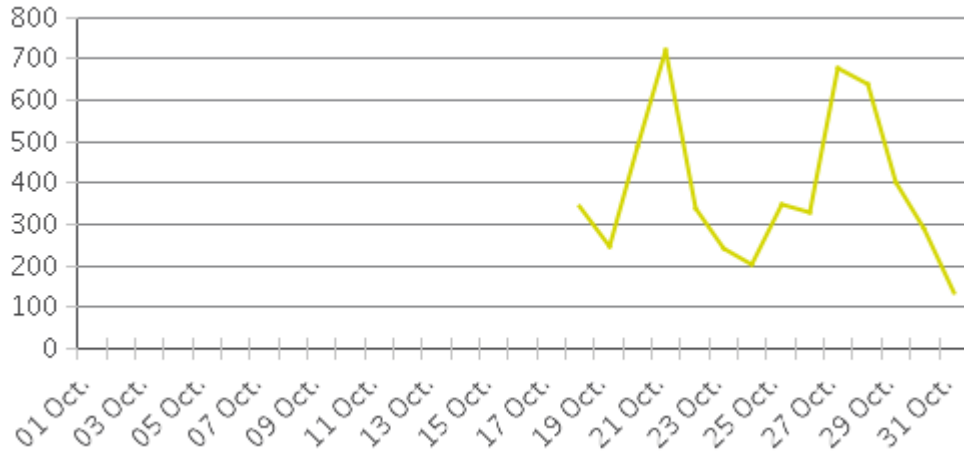

MKT Trail at 5th St (Heights)

Period Analyzed: Monday, October 01, 2018 to Wednesday, October 31, 2018

	Total Traffic for the Analyzed Period	Daily Average	Busiest Day of the Week	Distribution	
				IN	OUT
Pedestrians	5,390	385	Sunday	58	42
Cyclists	8,115	580	Sunday	60	40

MKT Trail at 5th St (Heights)

Period Analyzed: Monday, October 01, 2018 to Wednesday, October 31, 2018

MKT Trail at 5th St (Heights) (Pedestria...

Period Analyzed: Monday, October 01, 2018 to Wednesday, October 31, 2018

Daily Data

Weekly Profile

Hourly Profile during Weekdays

Hourly Profile during the Weekend

MKT Trail at 5th St (Heights) (Cyclists)

Period Analyzed: Monday, October 01, 2018 to Wednesday, October 31, 2018

Daily Data