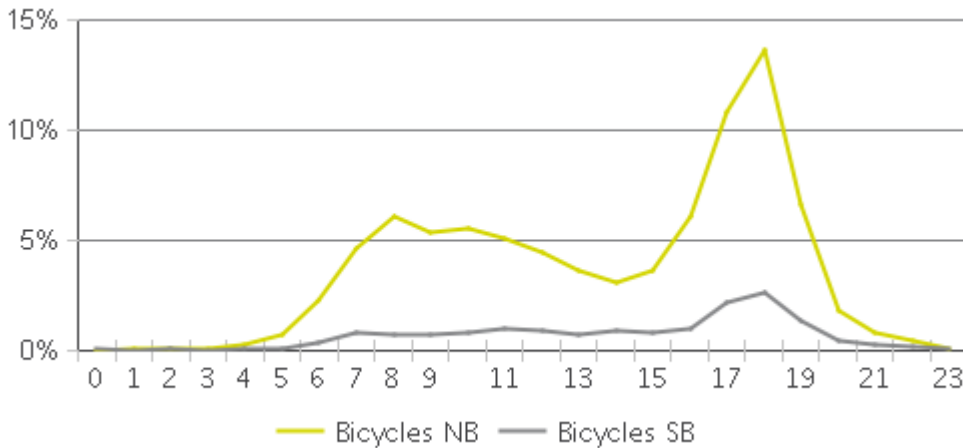

White Oak Trail at 34th St

Period Analyzed: Thursday, October 01, 2020 to Saturday, October 31, 2020

	Total Traffic for the Analyzed Period	Daily Average	Busiest Day of the Week	Distribution	
				IN	OUT
Pedestrians	17,400	561	Saturday	26	74
Cyclists	13,777	444	Sunday	85	15

White Oak Trail at 34th St

Period Analyzed: Thursday, October 01, 2020 to Saturday, October 31, 2020

White Oak Trail at 34th St (Pedestrians)

Period Analyzed: Thursday, October 01, 2020 to Saturday, October 31, 2020

Daily Data

Weekly Profile

Hourly Profile during Weekdays

Hourly Profile during the Weekend

White Oak Trail at 34th St (Cyclists)

Period Analyzed: Thursday, October 01, 2020 to Saturday, October 31, 2020

Daily Data

Weekly Profile

Hourly Profile during Weekdays

Hourly Profile during the Weekend