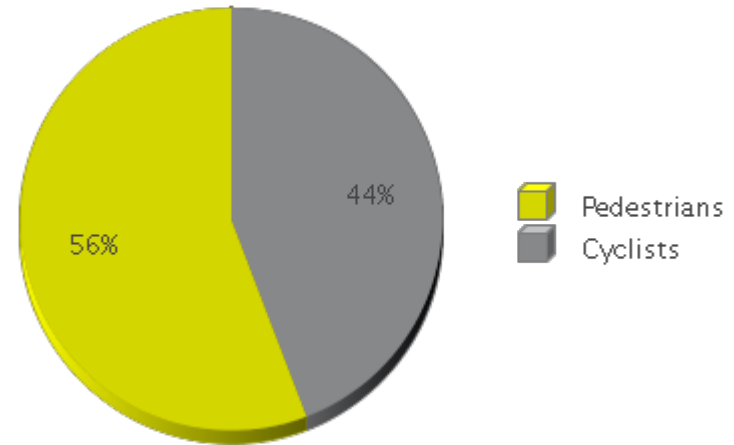

White Oak Trail at 34th St

Period Analyzed: Thursday, October 01, 2020 to Saturday, October 31, 2020

	Total Traffic for the Analyzed Period	Daily Average	Busiest Day of the Week	Distribution	
				IN	OUT
Pedestrians	17,400	561	Saturday	26	74
Cyclists	13,777	444	Sunday	85	15

White Oak Trail at 34th St

Period Analyzed: Thursday, October 01, 2020 to Saturday, October 31, 2020

White Oak Trail at 34th St (Pedestrians)

Period Analyzed: Thursday, October 01, 2020 to Saturday, October 31, 2020

Daily Data

Weekly Profile

Hourly Profile during Weekdays

Hourly Profile during the Weekend

White Oak Trail at 34th St (Cyclists)

Period Analyzed: Thursday, October 01, 2020 to Saturday, October 31, 2020

Daily Data