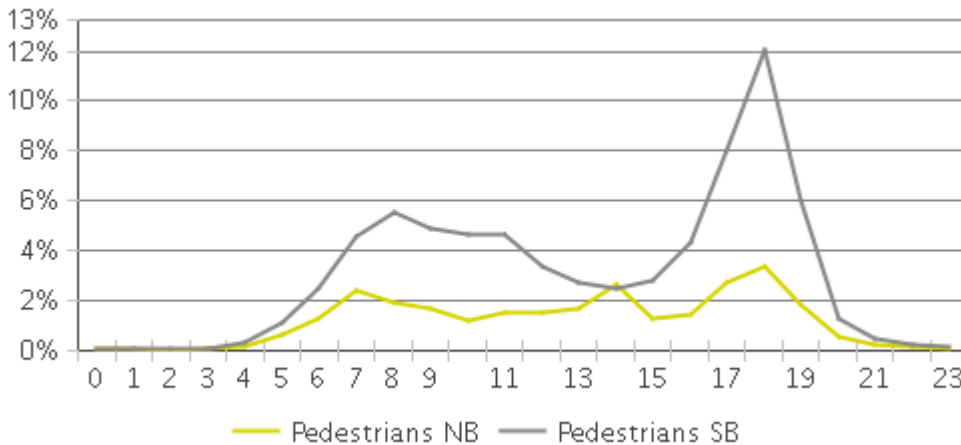

White Oak Trail at 34th St

Period Analyzed: Thursday, October 01, 2020 to Saturday, October 31, 2020

	Total Traffic for the Analyzed Period	Daily Average	Busiest Day of the Week	Distribution	
				IN	OUT
Pedestrians	17,400	561	Saturday	26	74
Cyclists	13,777	444	Sunday	85	15

White Oak Trail at 34th St

Period Analyzed: Thursday, October 01, 2020 to Saturday, October 31, 2020

White Oak Trail at 34th St (Pedestrians)

Period Analyzed: Thursday, October 01, 2020 to Saturday, October 31, 2020

Daily Data

Weekly Profile

Hourly Profile during Weekdays

Hourly Profile during the Weekend

White Oak Trail at 34th St (Cyclists)

Period Analyzed: Thursday, October 01, 2020 to Saturday, October 31, 2020

Daily Data