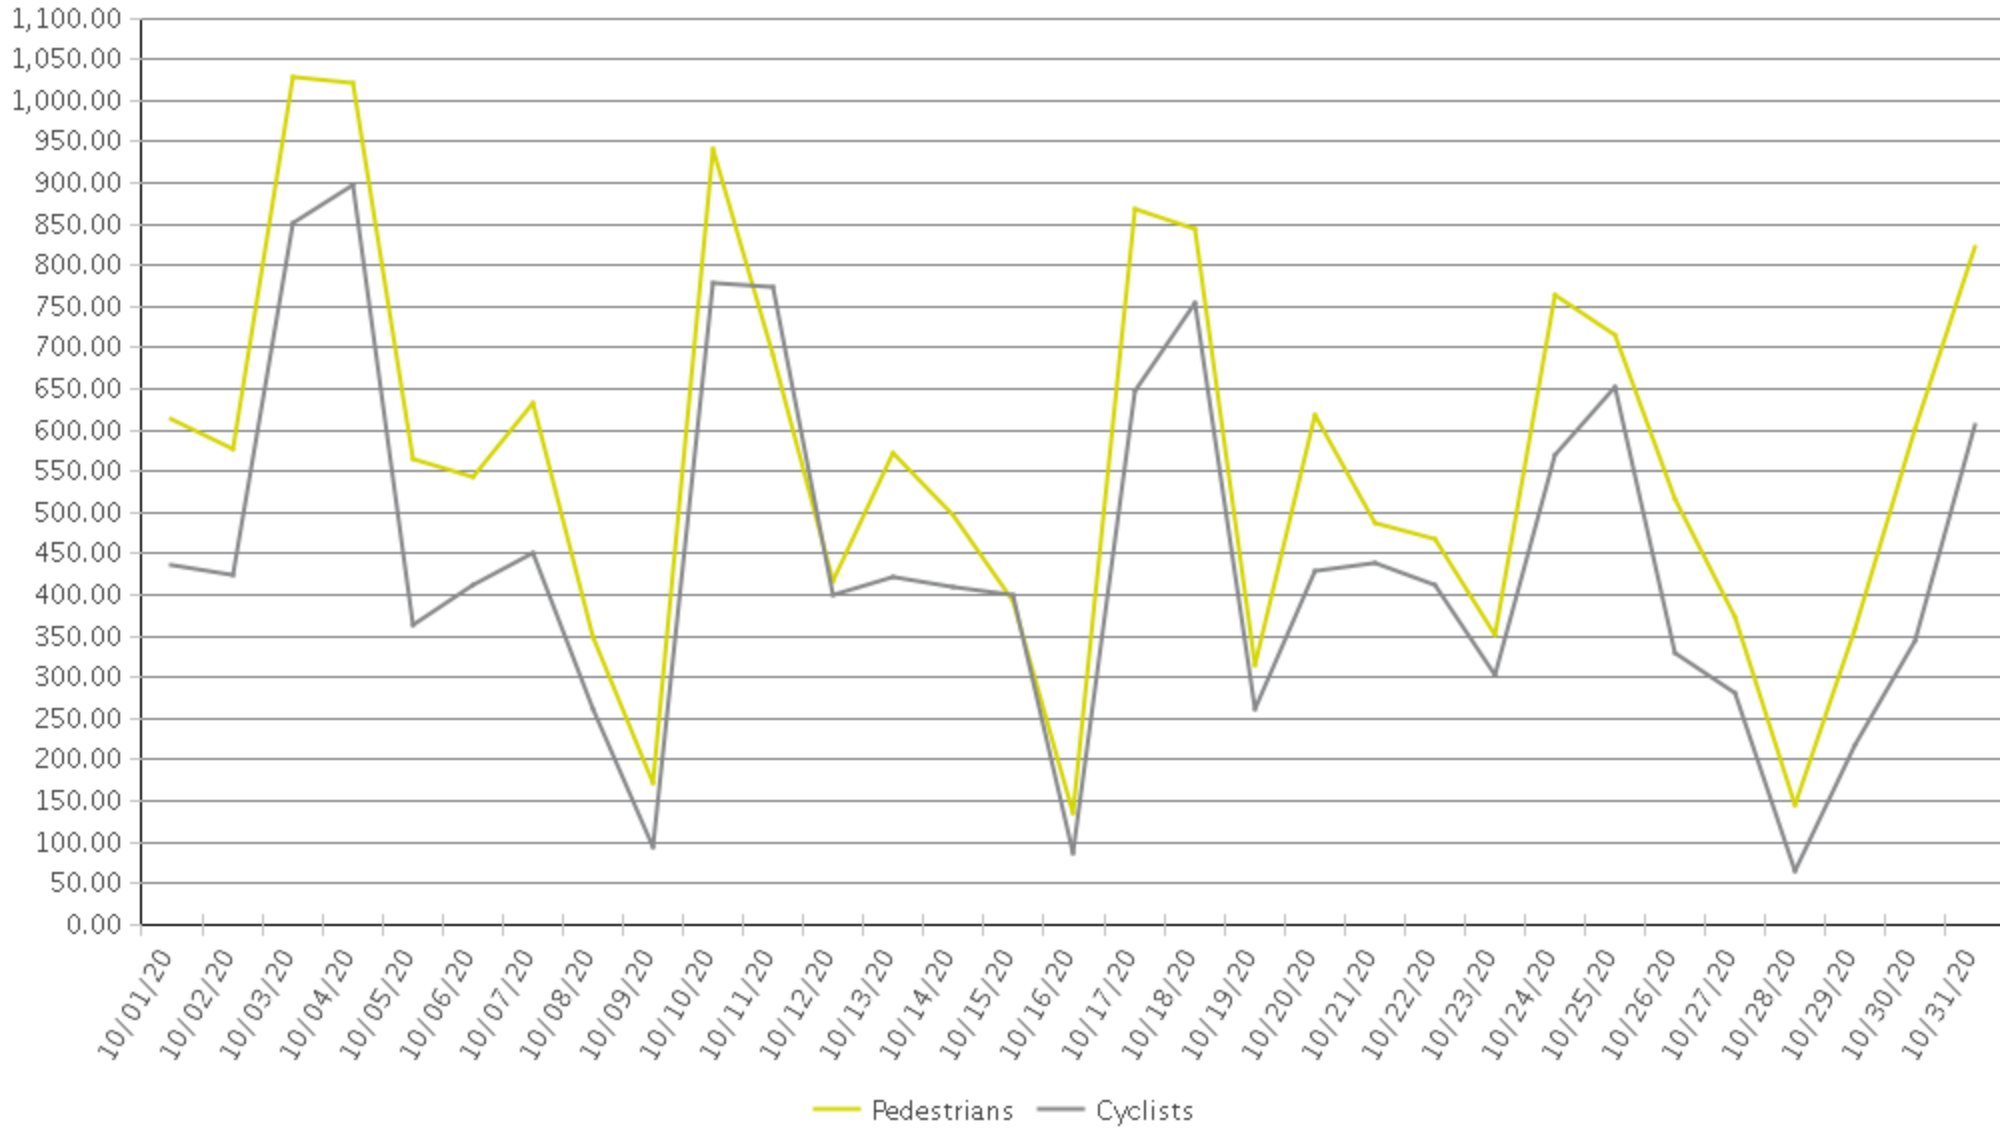

White Oak Trail at 34th St

Period Analyzed: Thursday, October 01, 2020 to Saturday, October 31, 2020

	Total Traffic for the Analyzed Period	Daily Average	Busiest Day of the Week	Distribution	
				IN	OUT
Pedestrians	17,400	561	Saturday	26	74
Cyclists	13,777	444	Sunday	85	15

White Oak Trail at 34th St

Period Analyzed: Thursday, October 01, 2020 to Saturday, October 31, 2020

White Oak Trail at 34th St (Pedestrians)

Period Analyzed: Thursday, October 01, 2020 to Saturday, October 31, 2020

Daily Data

Weekly Profile

Hourly Profile during Weekdays

Hourly Profile during the Weekend

White Oak Trail at 34th St (Cyclists)

Period Analyzed: Thursday, October 01, 2020 to Saturday, October 31, 2020

Daily Data

Weekly Profile

Hourly Profile during Weekdays

Hourly Profile during the Weekend