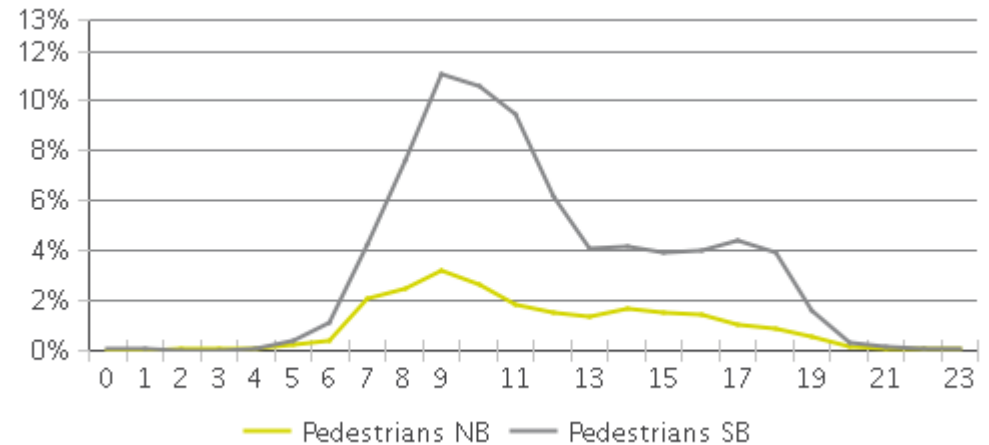

White Oak Trail at 34th St

Period Analyzed: Thursday, October 01, 2020 to Saturday, October 31, 2020

	Total Traffic for the Analyzed Period	Daily Average	Busiest Day of the Week	Distribution	
				IN	OUT
Pedestrians	17,400	561	Saturday	26	74
Cyclists	13,777	444	Sunday	85	15

White Oak Trail at 34th St

Period Analyzed: Thursday, October 01, 2020 to Saturday, October 31, 2020

White Oak Trail at 34th St (Pedestrians)

Period Analyzed: Thursday, October 01, 2020 to Saturday, October 31, 2020

Daily Data

Weekly Profile

Hourly Profile during Weekdays

Hourly Profile during the Weekend

White Oak Trail at 34th St (Cyclists)

Period Analyzed: Thursday, October 01, 2020 to Saturday, October 31, 2020

Daily Data

Weekly Profile

Hourly Profile during Weekdays

Hourly Profile during the Weekend