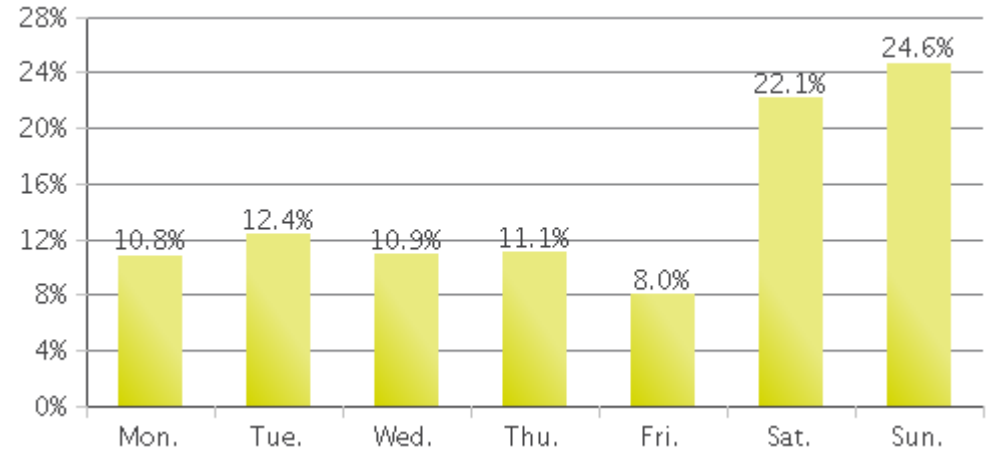

White Oak Trail at 34th St

Period Analyzed: Thursday, October 01, 2020 to Saturday, October 31, 2020

White Oak Trail at 34th St (Pedestrians)

Period Analyzed: Thursday, October 01, 2020 to Saturday, October 31, 2020

Daily Data

Weekly Profile

Hourly Profile during Weekdays

Hourly Profile during the Weekend

White Oak Trail at 34th St (Cyclists)

Period Analyzed: Thursday, October 01, 2020 to Saturday, October 31, 2020

Daily Data

Weekly Profile

Hourly Profile during Weekdays

Hourly Profile during the Weekend