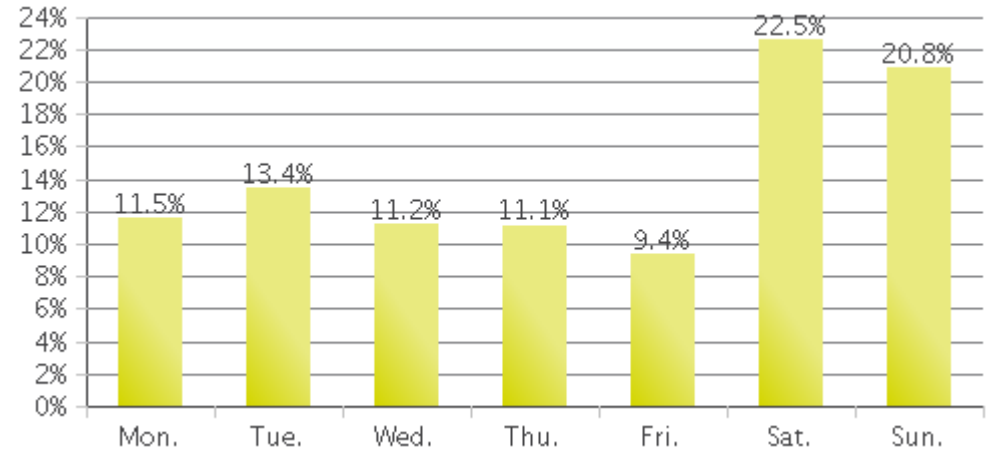

White Oak Trail at 34th St

Period Analyzed: Thursday, October 01, 2020 to Saturday, October 31, 2020

	Total Traffic for the Analyzed Period	Daily Average	Busiest Day of the Week	Distribution	
				IN	OUT
Pedestrians	17,400	561	Saturday	26	74
Cyclists	13,777	444	Sunday	85	15

White Oak Trail at 34th St

Period Analyzed: Thursday, October 01, 2020 to Saturday, October 31, 2020

White Oak Trail at 34th St (Pedestrians)

Period Analyzed: Thursday, October 01, 2020 to Saturday, October 31, 2020

Daily Data

Weekly Profile

Hourly Profile during Weekdays

Hourly Profile during the Weekend

White Oak Trail at 34th St (Cyclists)

Period Analyzed: Thursday, October 01, 2020 to Saturday, October 31, 2020

Daily Data