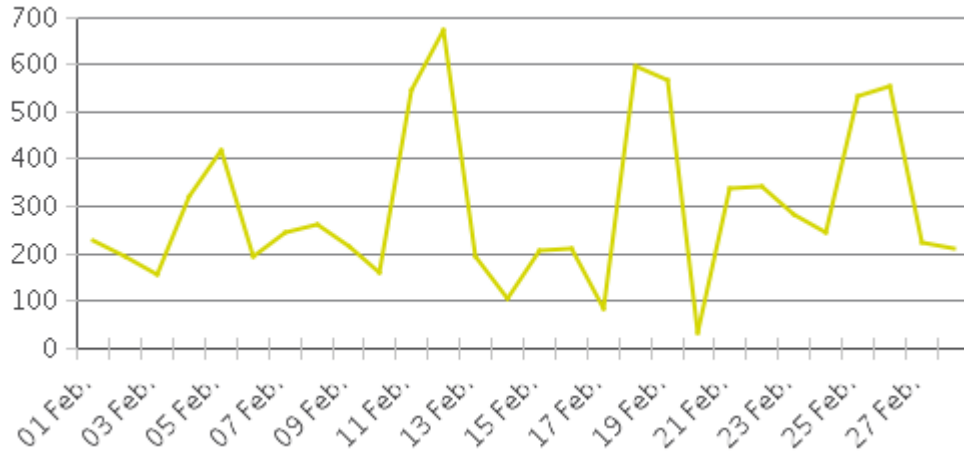

White Oak Trail at 34th St

Period Analyzed: Wednesday, February 01, 2017 to Tuesday, February 28, 2017

	Total Traffic for the Analyzed Period	Daily Average	Busiest Day of the Week	Distribution	
				IN	OUT
Pedestrians	8,349	298	Sunday	27	73
Cyclists	5,468	195	Sunday	85	15

White Oak Trail at 34th St

Period Analyzed: Wednesday, February 01, 2017 to Tuesday, February 28, 2017

White Oak Trail at 34th St (Pedestrians)

Period Analyzed: Wednesday, February 01, 2017 to Tuesday, February 28, 2017

Daily Data

Weekly Profile

Hourly Profile during Weekdays

Hourly Profile during the Weekend

White Oak Trail at 34th St (Cyclists)

Period Analyzed: Wednesday, February 01, 2017 to Tuesday, February 28, 2017

Daily Data

Weekly Profile

Hourly Profile during Weekdays

Hourly Profile during the Weekend