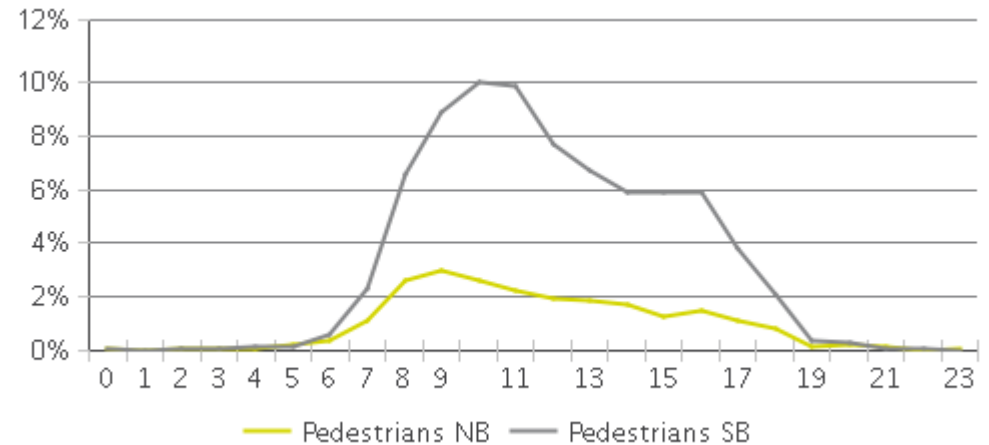

White Oak Trail at 34th St

Period Analyzed: Wednesday, February 01, 2017 to Tuesday, February 28, 2017

	Total Traffic for the Analyzed Period	Daily Average	Busiest Day of the Week	Distribution	
				IN	OUT
Pedestrians	8,349	298	Sunday	27	73
Cyclists	5,468	195	Sunday	85	15

White Oak Trail at 34th St

Period Analyzed: Wednesday, February 01, 2017 to Tuesday, February 28, 2017

White Oak Trail at 34th St (Pedestrians)

Period Analyzed: Wednesday, February 01, 2017 to Tuesday, February 28, 2017

Daily Data

Weekly Profile

Hourly Profile during Weekdays

Hourly Profile during the Weekend

White Oak Trail at 34th St (Cyclists)

Period Analyzed: Wednesday, February 01, 2017 to Tuesday, February 28, 2017

Daily Data

Weekly Profile

Hourly Profile during Weekdays

Hourly Profile during the Weekend