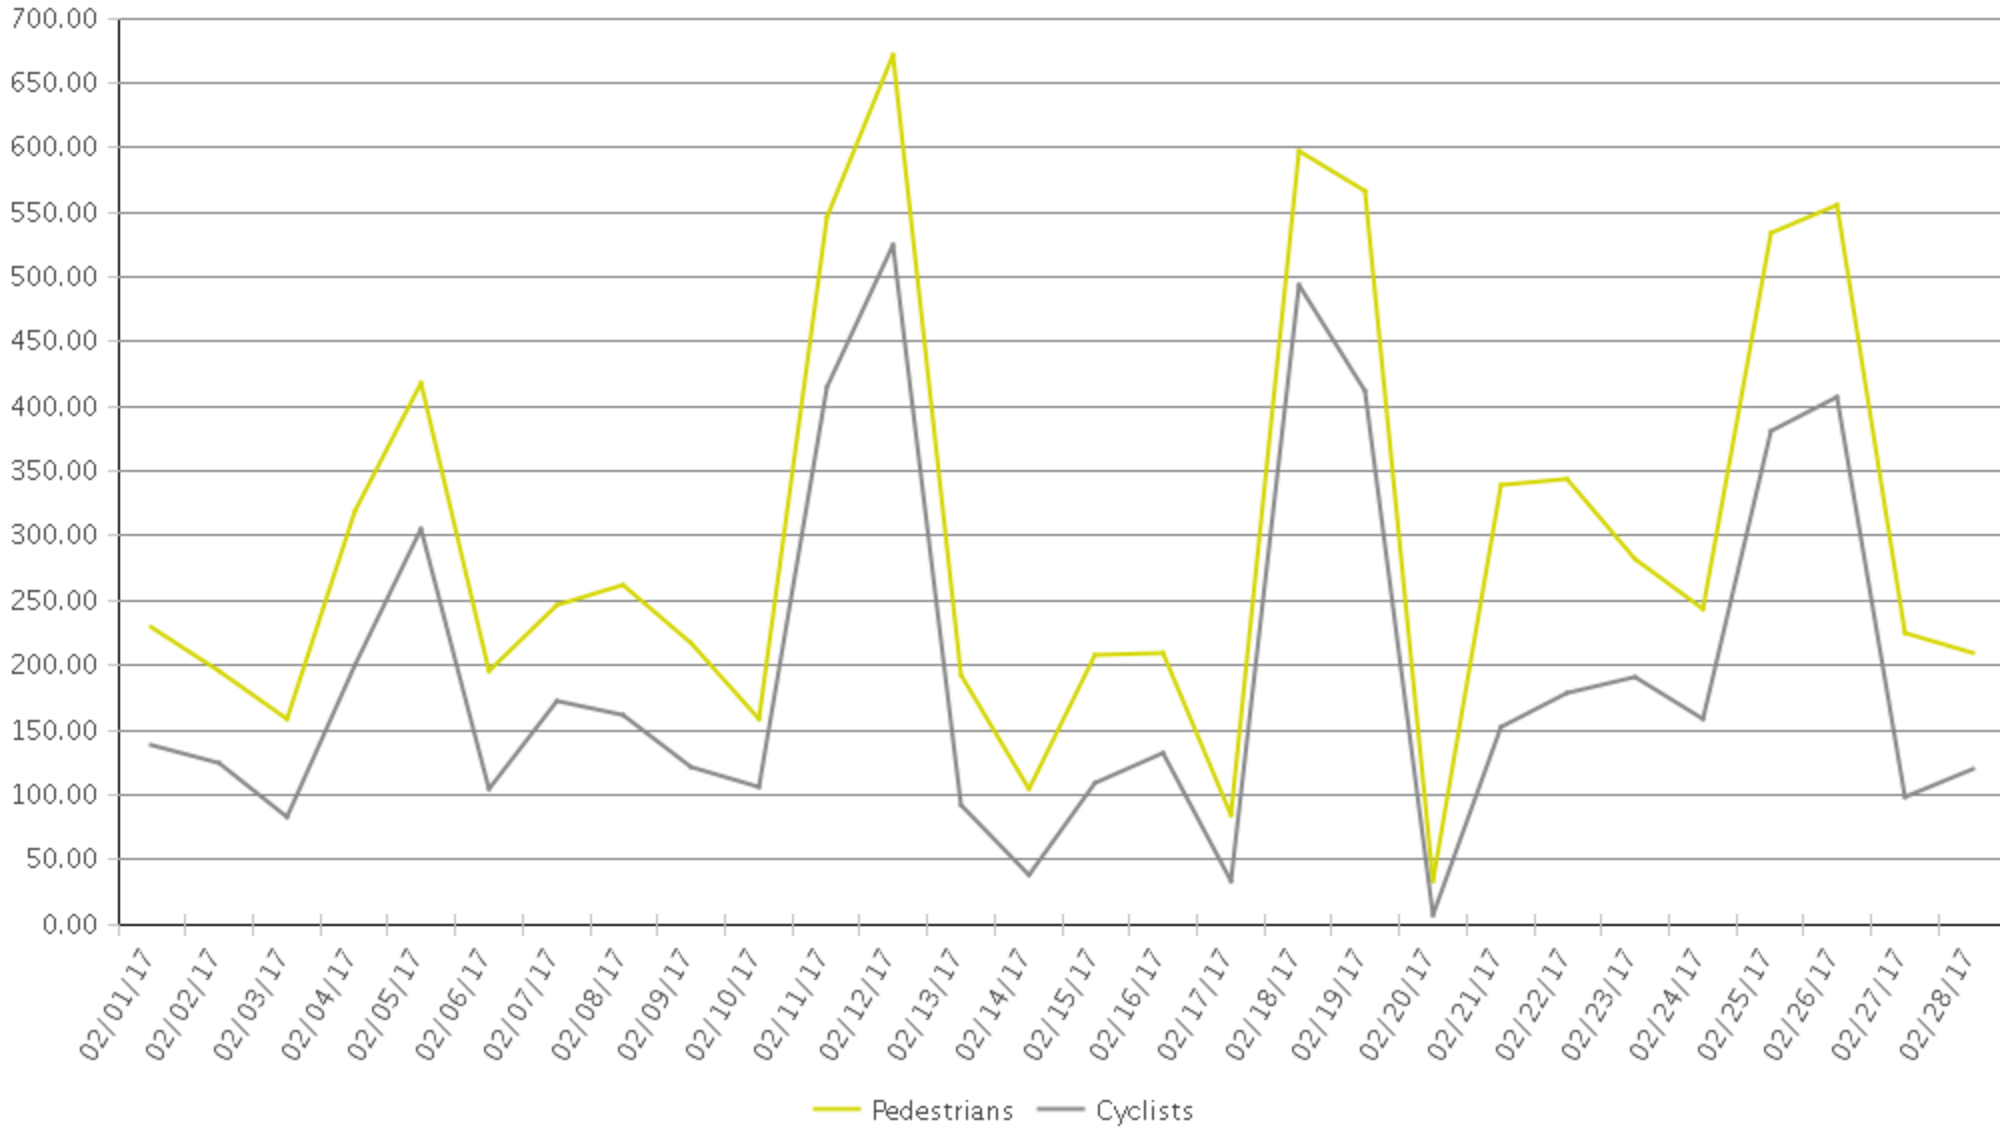

White Oak Trail at 34th St

Period Analyzed: Wednesday, February 01, 2017 to Tuesday, February 28, 2017

	Total Traffic for the Analyzed Period	Daily Average	Busiest Day of the Week	Distribution	
				IN	OUT
Pedestrians	8,349	298	Sunday	27	73
Cyclists	5,468	195	Sunday	85	15

White Oak Trail at 34th St

Period Analyzed: Wednesday, February 01, 2017 to Tuesday, February 28, 2017

White Oak Trail at 34th St (Pedestrians)

Period Analyzed: Wednesday, February 01, 2017 to Tuesday, February 28, 2017

Daily Data

Weekly Profile

Hourly Profile during Weekdays

Hourly Profile during the Weekend

White Oak Trail at 34th St (Cyclists)

Period Analyzed: Wednesday, February 01, 2017 to Tuesday, February 28, 2017

Daily Data

Weekly Profile

Hourly Profile during Weekdays

Hourly Profile during the Weekend