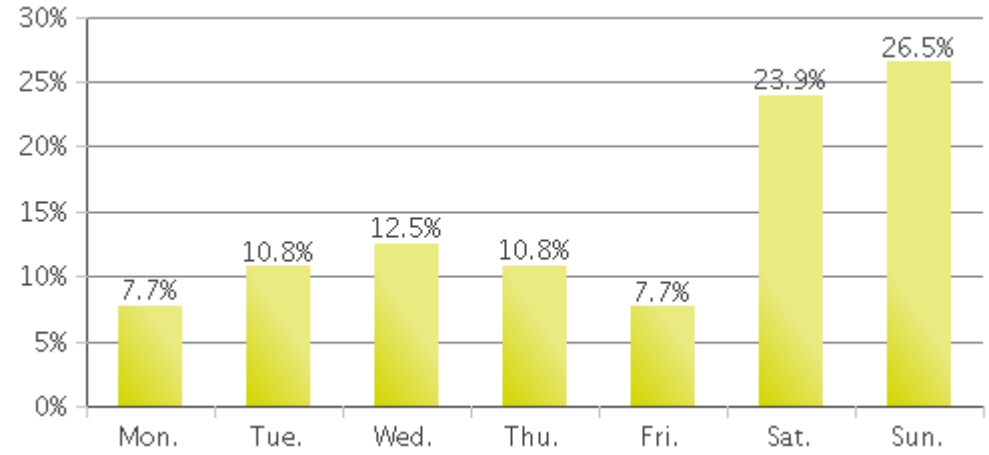

White Oak Trail at 34th St

Period Analyzed: Wednesday, February 01, 2017 to Tuesday, February 28, 2017

	Total Traffic for the Analyzed Period	Daily Average	Busiest Day of the Week	Distribution	
				IN	OUT
Pedestrians	8,349	298	Sunday	27	73
Cyclists	5,468	195	Sunday	85	15

White Oak Trail at 34th St

Period Analyzed: Wednesday, February 01, 2017 to Tuesday, February 28, 2017

White Oak Trail at 34th St (Pedestrians)

Period Analyzed: Wednesday, February 01, 2017 to Tuesday, February 28, 2017

Daily Data

Weekly Profile

Hourly Profile during Weekdays

Hourly Profile during the Weekend

White Oak Trail at 34th St (Cyclists)

Period Analyzed: Wednesday, February 01, 2017 to Tuesday, February 28, 2017

Daily Data

Weekly Profile

Hourly Profile during Weekdays

Hourly Profile during the Weekend