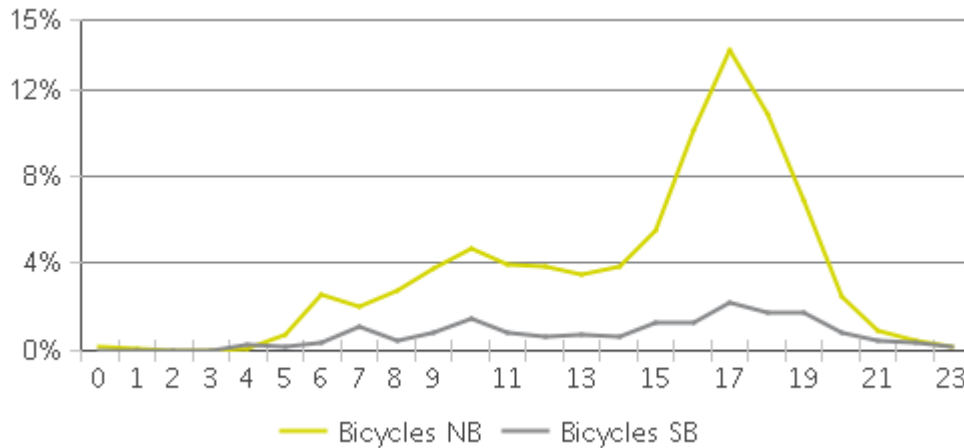

White Oak Trail at 34th St

Period Analyzed: Wednesday, February 01, 2017 to Tuesday, February 28, 2017

	Total Traffic for the Analyzed Period	Daily Average	Busiest Day of the Week	Distribution	
				IN	OUT
Pedestrians	8,349	298	Sunday	27	73
Cyclists	5,468	195	Sunday	85	15

White Oak Trail at 34th St

Period Analyzed: Wednesday, February 01, 2017 to Tuesday, February 28, 2017

White Oak Trail at 34th St (Pedestrians)

Period Analyzed: Wednesday, February 01, 2017 to Tuesday, February 28, 2017

Daily Data

Weekly Profile

Hourly Profile during Weekdays

Hourly Profile during the Weekend

White Oak Trail at 34th St (Cyclists)

Period Analyzed: Wednesday, February 01, 2017 to Tuesday, February 28, 2017

Daily Data

Weekly Profile

Hourly Profile during Weekdays

Hourly Profile during the Weekend