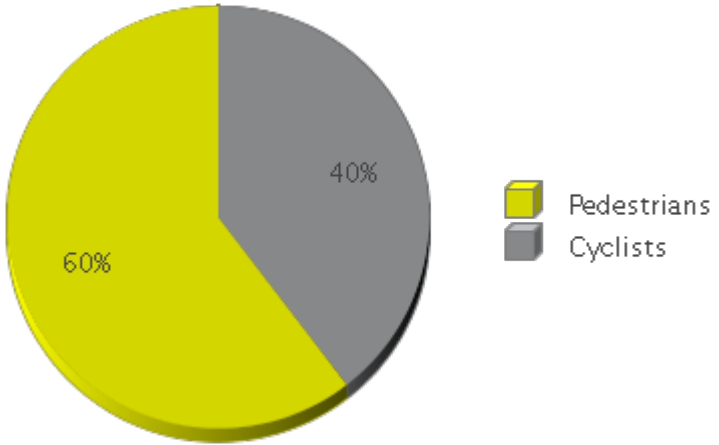

White Oak Trail at 34th St

Period Analyzed: Wednesday, February 01, 2017 to Tuesday, February 28, 2017

	Total Traffic for the Analyzed Period	Daily Average	Busiest Day of the Week	Distribution	
				IN	OUT
Pedestrians	8,349	298	Sunday	27	73
Cyclists	5,468	195	Sunday	85	15

White Oak Trail at 34th St

Period Analyzed: Wednesday, February 01, 2017 to Tuesday, February 28, 2017

White Oak Trail at 34th St (Pedestrians)

Period Analyzed: Wednesday, February 01, 2017 to Tuesday, February 28, 2017

Daily Data

Weekly Profile

Hourly Profile during Weekdays

Hourly Profile during the Weekend

White Oak Trail at 34th St (Cyclists)

Period Analyzed: Wednesday, February 01, 2017 to Tuesday, February 28, 2017

Daily Data