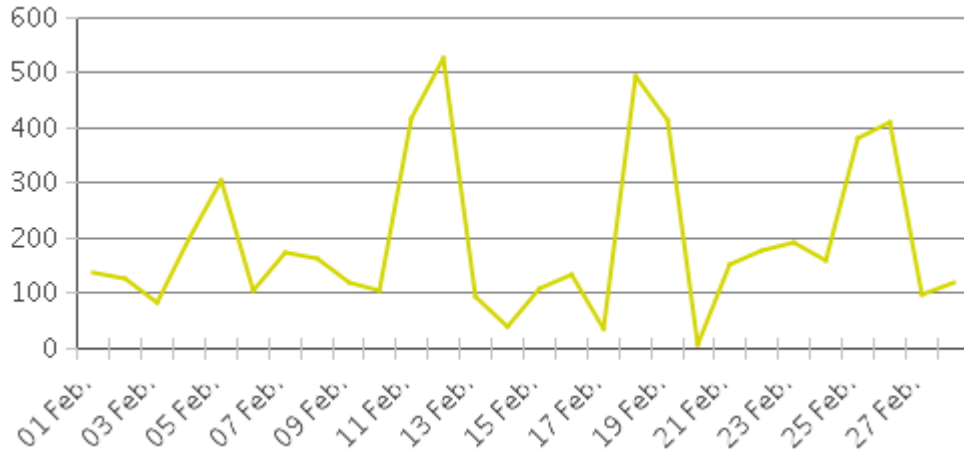

White Oak Trail at 34th St

Period Analyzed: Wednesday, February 01, 2017 to Tuesday, February 28, 2017

	Total Traffic for the Analyzed Period	Daily Average	Busiest Day of the Week	Distribution	
				IN	OUT
Pedestrians	8,349	298	Sunday	27	73
Cyclists	5,468	195	Sunday	85	15

White Oak Trail at 34th St

Period Analyzed: Wednesday, February 01, 2017 to Tuesday, February 28, 2017

White Oak Trail at 34th St (Pedestrians)

Period Analyzed: Wednesday, February 01, 2017 to Tuesday, February 28, 2017

Daily Data

Weekly Profile

Hourly Profile during Weekdays

Hourly Profile during the Weekend

White Oak Trail at 34th St (Cyclists)

Period Analyzed: Wednesday, February 01, 2017 to Tuesday, February 28, 2017

Daily Data

Weekly Profile

Hourly Profile during Weekdays

Hourly Profile during the Weekend