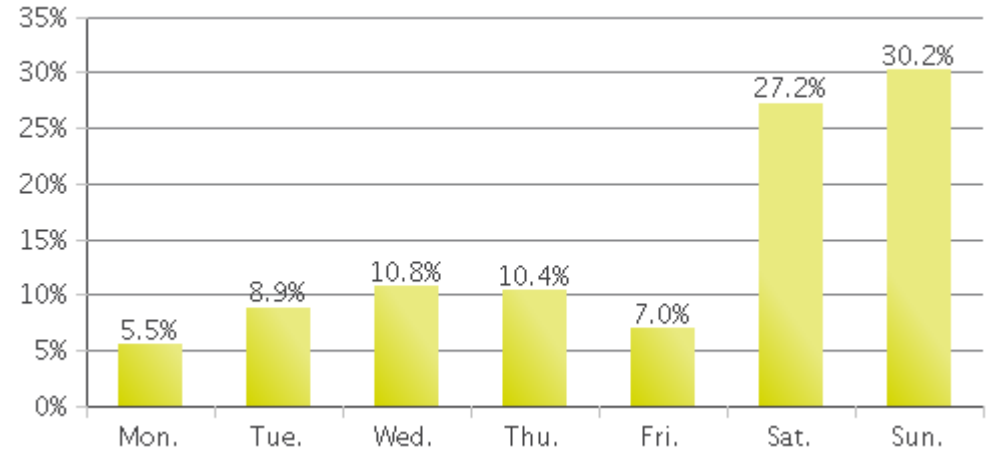

White Oak Trail at 34th St

Period Analyzed: Wednesday, February 01, 2017 to Tuesday, February 28, 2017

White Oak Trail at 34th St (Pedestrians)

Period Analyzed: Wednesday, February 01, 2017 to Tuesday, February 28, 2017

Daily Data

Weekly Profile

Hourly Profile during Weekdays

Hourly Profile during the Weekend

White Oak Trail at 34th St (Cyclists)

Period Analyzed: Wednesday, February 01, 2017 to Tuesday, February 28, 2017

Daily Data

Weekly Profile

Hourly Profile during Weekdays

Hourly Profile during the Weekend