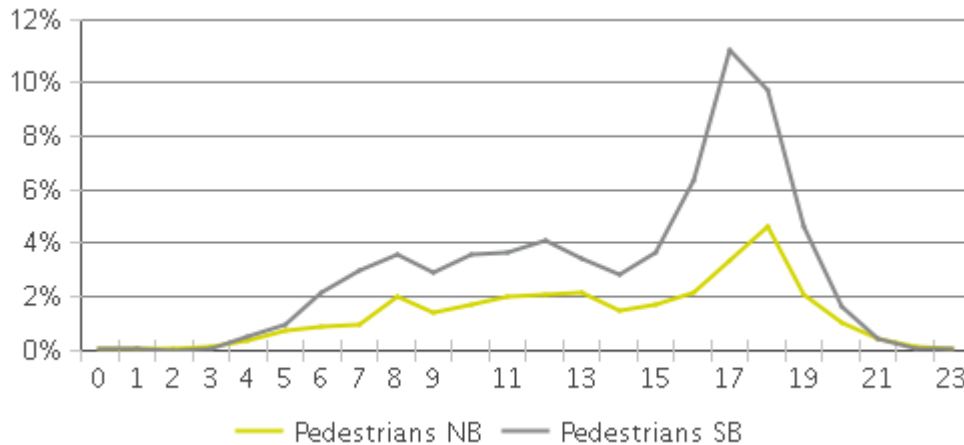

White Oak Trail at 34th St

Period Analyzed: Wednesday, February 01, 2017 to Tuesday, February 28, 2017

	Total Traffic for the Analyzed Period	Daily Average	Busiest Day of the Week	Distribution	
				IN	OUT
Pedestrians	8,349	298	Sunday	27	73
Cyclists	5,468	195	Sunday	85	15

White Oak Trail at 34th St

Period Analyzed: Wednesday, February 01, 2017 to Tuesday, February 28, 2017

White Oak Trail at 34th St (Pedestrians)

Period Analyzed: Wednesday, February 01, 2017 to Tuesday, February 28, 2017

Daily Data

Weekly Profile

Hourly Profile during Weekdays

Hourly Profile during the Weekend

White Oak Trail at 34th St (Cyclists)

Period Analyzed: Wednesday, February 01, 2017 to Tuesday, February 28, 2017

Daily Data