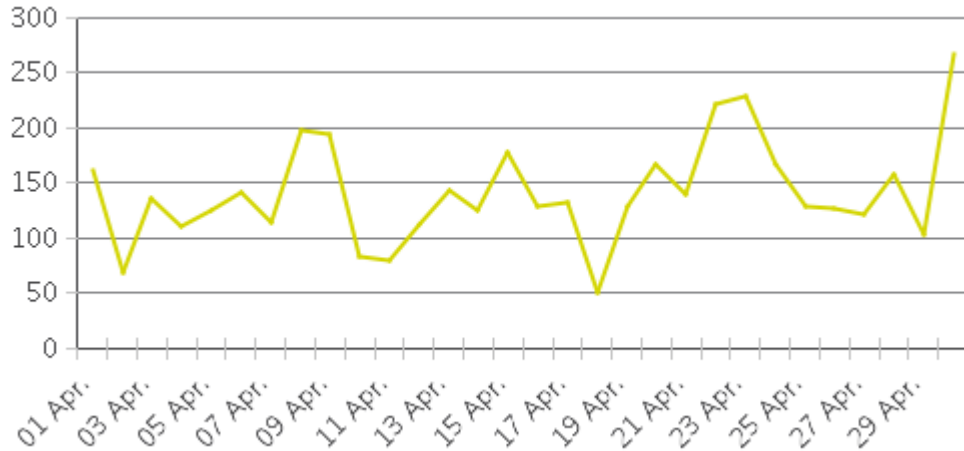

Blodgett at Ennis TSU Columbia Tap

Period Analyzed: Saturday, April 01, 2017 to Sunday, April 30, 2017

	Total Traffic for the Analyzed Period	Daily Average	Busiest Day of the Week	Distribution	
				IN	OUT
Pedestrians	5,352	178	Saturday	56	44
Cyclists	4,238	141	Sunday	53	47

IN: Northbound

OUT: Southbound

Blodgett at Ennis TSU Columbia Tap

Period Analyzed: Saturday, April 01, 2017 to Sunday, April 30, 2017

Blodgett at Ennis TSU Columbia Tap (Pede...

Period Analyzed: Saturday, April 01, 2017 to Sunday, April 30, 2017

Daily Data

Weekly Profile

Hourly Profile during Weekdays

Hourly Profile during the Weekend

Blodgett at Ennis TSU Columbia Tap (Cycl...)

Period Analyzed: Saturday, April 01, 2017 to Sunday, April 30, 2017

Daily Data

Weekly Profile

Hourly Profile during Weekdays

Hourly Profile during the Weekend