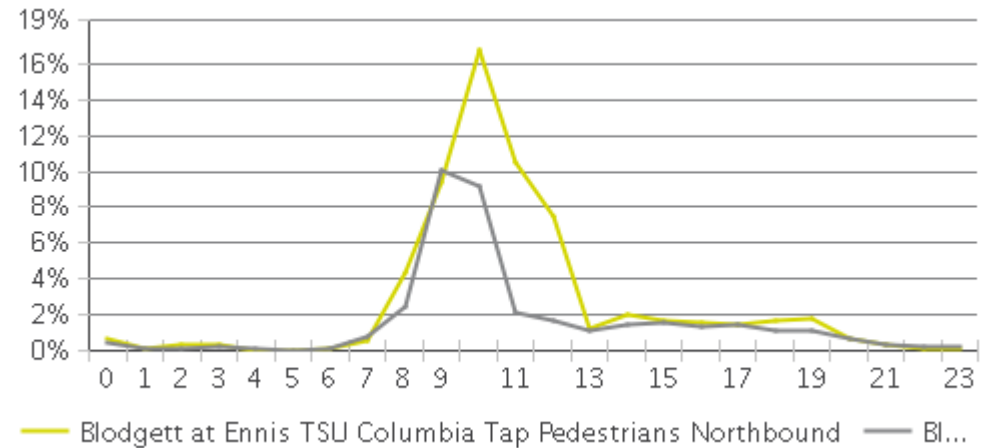

Blodgett at Ennis TSU Columbia Tap

Period Analyzed: Saturday, April 01, 2017 to Sunday, April 30, 2017

	Total Traffic for the Analyzed Period	Daily Average	Busiest Day of the Week	Distribution	
				IN	OUT
Pedestrians	5,352	178	Saturday	56	44
Cyclists	4,238	141	Sunday	53	47

IN: Northbound

OUT: Southbound

Blodgett at Ennis TSU Columbia Tap

Period Analyzed: Saturday, April 01, 2017 to Sunday, April 30, 2017

Blodgett at Ennis TSU Columbia Tap (Pede...

Period Analyzed: Saturday, April 01, 2017 to Sunday, April 30, 2017

Daily Data

Weekly Profile

Hourly Profile during Weekdays

Hourly Profile during the Weekend

Blodgett at Ennis TSU Columbia Tap (Cycl...)

Period Analyzed: Saturday, April 01, 2017 to Sunday, April 30, 2017

Daily Data

Weekly Profile

Hourly Profile during Weekdays

Hourly Profile during the Weekend