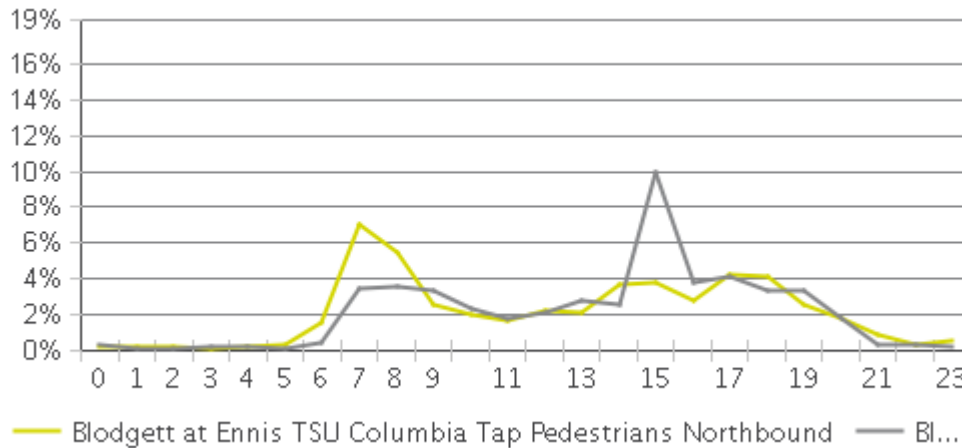

Blodgett at Ennis TSU Columbia Tap

Period Analyzed: Saturday, April 01, 2017 to Sunday, April 30, 2017

	Total Traffic for the Analyzed Period	Daily Average	Busiest Day of the Week	Distribution	
				IN	OUT
Pedestrians	5,352	178	Saturday	56	44
Cyclists	4,238	141	Sunday	53	47

IN: Northbound

OUT: Southbound

Blodgett at Ennis TSU Columbia Tap

Period Analyzed: Saturday, April 01, 2017 to Sunday, April 30, 2017

Blodgett at Ennis TSU Columbia Tap (Pede...

Period Analyzed: Saturday, April 01, 2017 to Sunday, April 30, 2017

Daily Data

Weekly Profile

Hourly Profile during Weekdays

Hourly Profile during the Weekend

Blodgett at Ennis TSU Columbia Tap (Cycl...)

Period Analyzed: Saturday, April 01, 2017 to Sunday, April 30, 2017

Daily Data