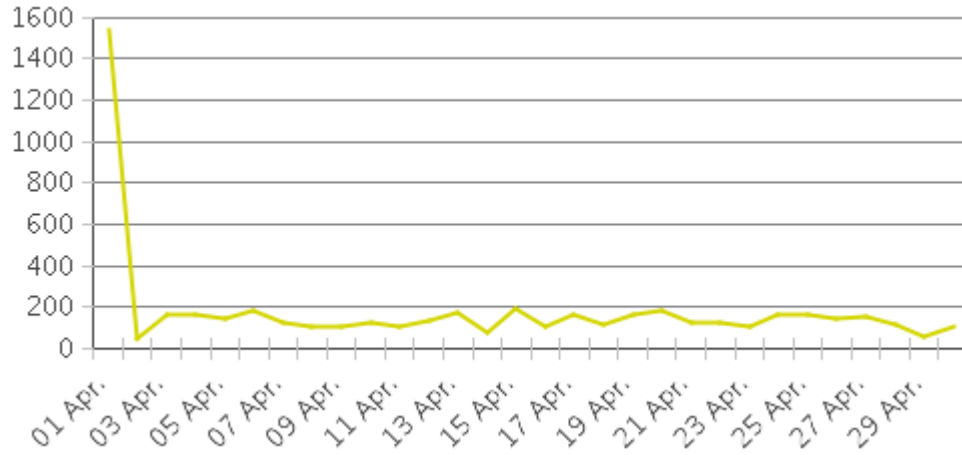

Blodgett at Ennis TSU Columbia Tap

Period Analyzed: Saturday, April 01, 2017 to Sunday, April 30, 2017

	Total Traffic for the Analyzed Period	Daily Average	Busiest Day of the Week	Distribution	
				IN	OUT
Pedestrians	5,352	178	Saturday	56	44
Cyclists	4,238	141	Sunday	53	47

IN: Northbound

OUT: Southbound

Blodgett at Ennis TSU Columbia Tap

Period Analyzed: Saturday, April 01, 2017 to Sunday, April 30, 2017

Blodgett at Ennis TSU Columbia Tap (Pede...

Period Analyzed: Saturday, April 01, 2017 to Sunday, April 30, 2017

Daily Data

Weekly Profile

Hourly Profile during Weekdays

Hourly Profile during the Weekend

Blodgett at Ennis TSU Columbia Tap (Cycl...)

Period Analyzed: Saturday, April 01, 2017 to Sunday, April 30, 2017

Daily Data