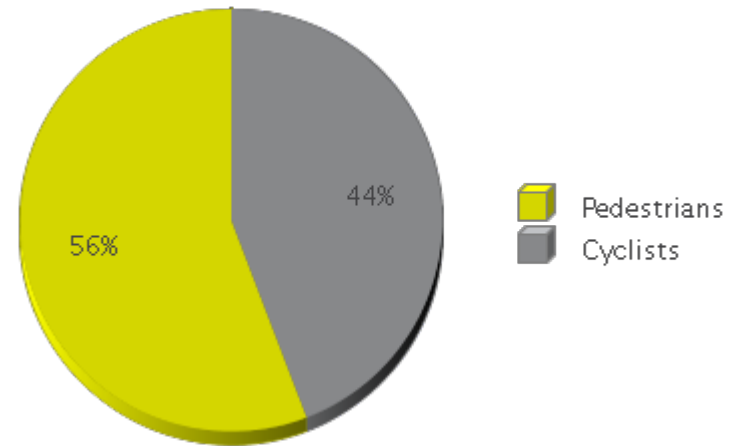

Blodgett at Ennis TSU Columbia Tap

Period Analyzed: Saturday, April 01, 2017 to Sunday, April 30, 2017

	Total Traffic for the Analyzed Period	Daily Average	Busiest Day of the Week	Distribution	
				IN	OUT
Pedestrians	5,352	178	Saturday	56	44
Cyclists	4,238	141	Sunday	53	47

IN: Northbound

OUT: Southbound

Blodgett at Ennis TSU Columbia Tap

Period Analyzed: Saturday, April 01, 2017 to Sunday, April 30, 2017

Blodgett at Ennis TSU Columbia Tap (Pede...

Period Analyzed: Saturday, April 01, 2017 to Sunday, April 30, 2017