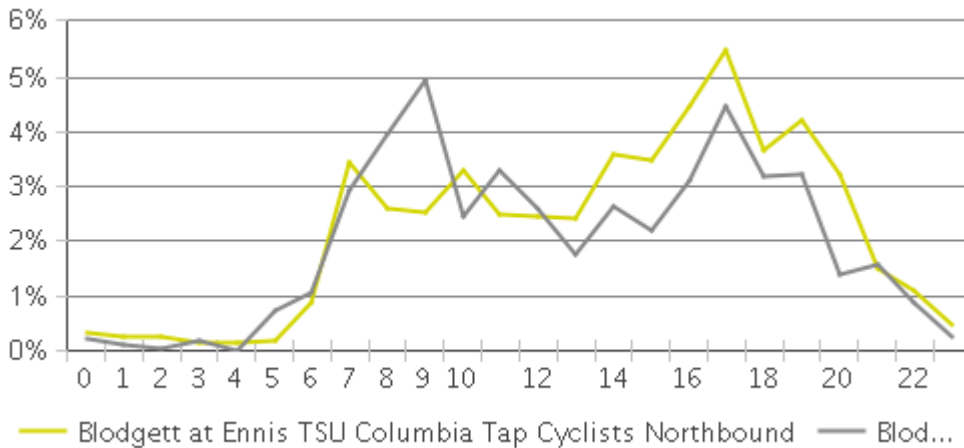

Blodgett at Ennis TSU Columbia Tap

Period Analyzed: Saturday, April 01, 2017 to Sunday, April 30, 2017

	Total Traffic for the Analyzed Period	Daily Average	Busiest Day of the Week	Distribution	
				IN	OUT
Pedestrians	5,352	178	Saturday	56	44
Cyclists	4,238	141	Sunday	53	47

IN: Northbound

OUT: Southbound

Blodgett at Ennis TSU Columbia Tap

Period Analyzed: Saturday, April 01, 2017 to Sunday, April 30, 2017

Blodgett at Ennis TSU Columbia Tap (Pede...

Period Analyzed: Saturday, April 01, 2017 to Sunday, April 30, 2017

Daily Data

Weekly Profile

Hourly Profile during Weekdays

Hourly Profile during the Weekend

Blodgett at Ennis TSU Columbia Tap (Cycl...)

Period Analyzed: Saturday, April 01, 2017 to Sunday, April 30, 2017

Daily Data

Weekly Profile

Hourly Profile during Weekdays

Hourly Profile during the Weekend