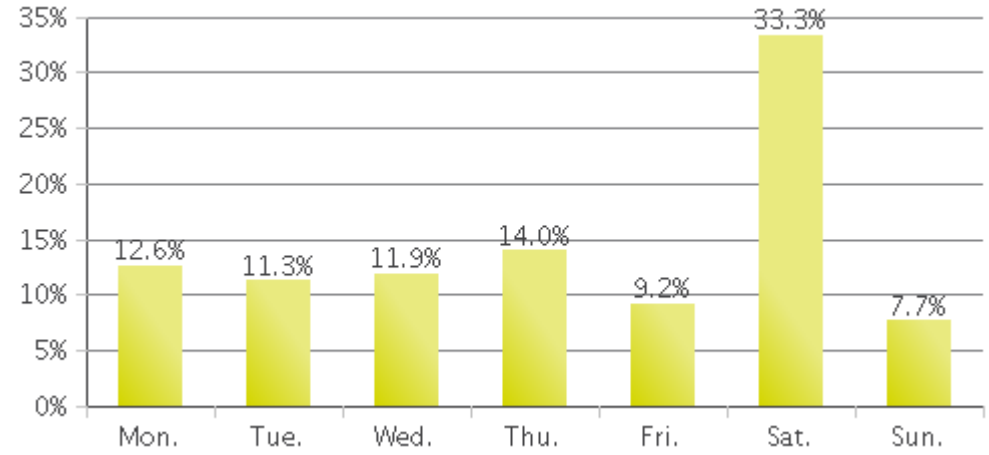

Blodgett at Ennis TSU Columbia Tap

Period Analyzed: Saturday, April 01, 2017 to Sunday, April 30, 2017

	Total Traffic for the Analyzed Period	Daily Average	Busiest Day of the Week	Distribution	
				IN	OUT
Pedestrians	5,352	178	Saturday	56	44
Cyclists	4,238	141	Sunday	53	47

IN: Northbound

OUT: Southbound

Blodgett at Ennis TSU Columbia Tap

Period Analyzed: Saturday, April 01, 2017 to Sunday, April 30, 2017

Blodgett at Ennis TSU Columbia Tap (Pede...

Period Analyzed: Saturday, April 01, 2017 to Sunday, April 30, 2017

Daily Data

Weekly Profile

Hourly Profile during Weekdays

Hourly Profile during the Weekend

Blodgett at Ennis TSU Columbia Tap (Cycl...)

Period Analyzed: Saturday, April 01, 2017 to Sunday, April 30, 2017

Daily Data

Weekly Profile

Hourly Profile during Weekdays

Hourly Profile during the Weekend