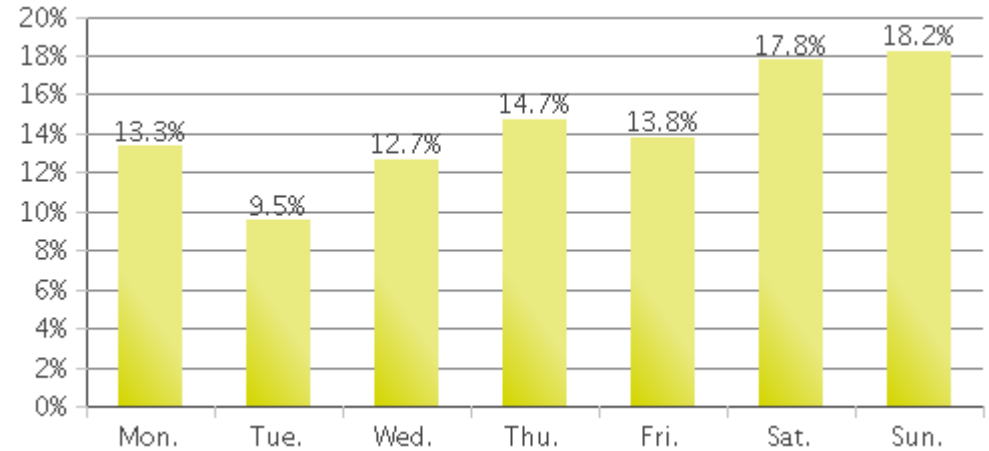

IN: Northbound

OUT: Southbound

Blodgett at Ennis TSU Columbia Tap

Period Analyzed: Saturday, April 01, 2017 to Sunday, April 30, 2017

Blodgett at Ennis TSU Columbia Tap (Pede...

Period Analyzed: Saturday, April 01, 2017 to Sunday, April 30, 2017

Daily Data

Weekly Profile

Hourly Profile during Weekdays

Hourly Profile during the Weekend

Blodgett at Ennis TSU Columbia Tap (Cycl...)

Period Analyzed: Saturday, April 01, 2017 to Sunday, April 30, 2017

Daily Data

Weekly Profile

Hourly Profile during Weekdays

Hourly Profile during the Weekend