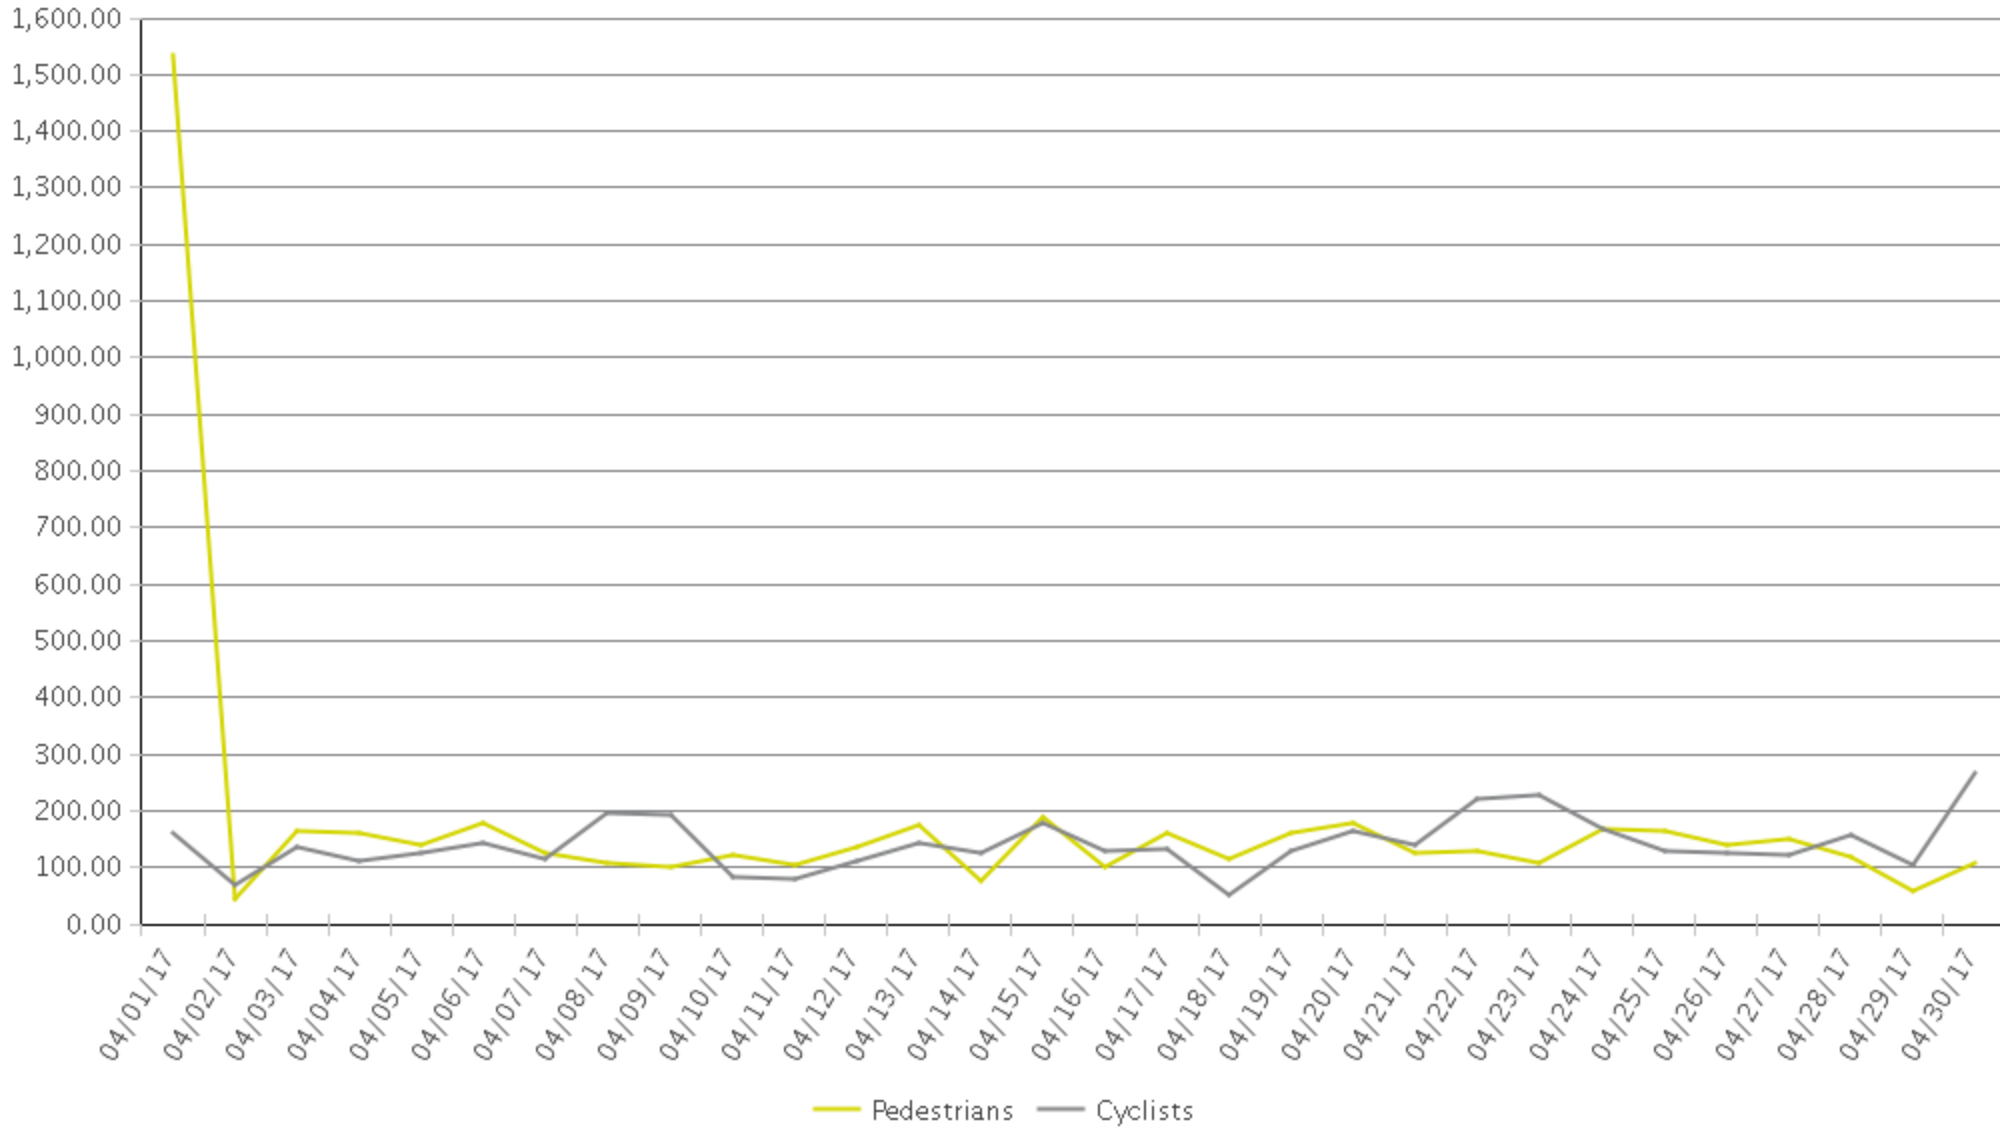

Blodgett at Ennis TSU Columbia Tap

Period Analyzed: Saturday, April 01, 2017 to Sunday, April 30, 2017

	Total Traffic for the Analyzed Period	Daily Average	Busiest Day of the Week	Distribution	
				IN	OUT
Pedestrians	5,352	178	Saturday	56	44
Cyclists	4,238	141	Sunday	53	47

IN: Northbound

OUT: Southbound

Blodgett at Ennis TSU Columbia Tap

Period Analyzed: Saturday, April 01, 2017 to Sunday, April 30, 2017

Blodgett at Ennis TSU Columbia Tap (Pede...

Period Analyzed: Saturday, April 01, 2017 to Sunday, April 30, 2017

Daily Data

Weekly Profile

Hourly Profile during Weekdays

Hourly Profile during the Weekend

Blodgett at Ennis TSU Columbia Tap (Cycl...)

Period Analyzed: Saturday, April 01, 2017 to Sunday, April 30, 2017

Daily Data

Weekly Profile

Hourly Profile during Weekdays

Hourly Profile during the Weekend