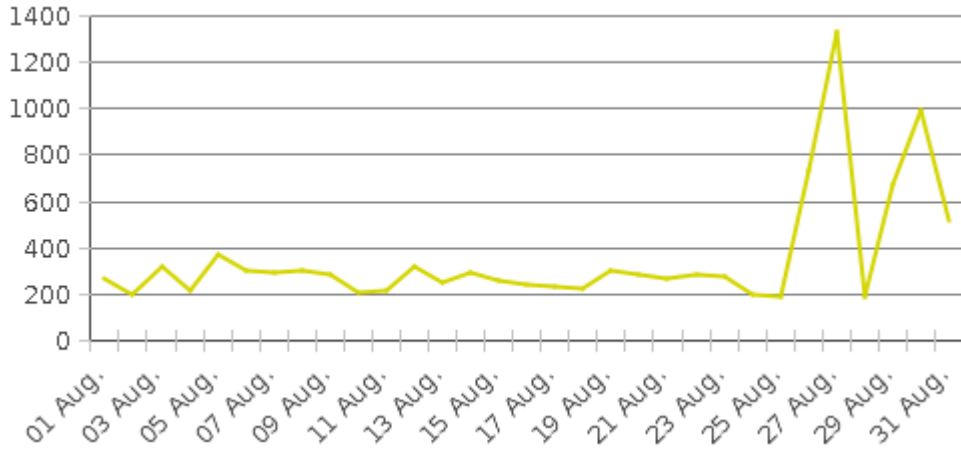

MKT Trail at 5th St (Heights)

Period Analyzed: Tuesday, August 01, 2017 to Thursday, August 31, 2017

	Total Traffic for the Analyzed Period	Daily Average	Busiest Day of the Week	Distribution	
				IN	OUT
Pedestrians	11,047	356	Sunday	66	34
Cyclists	21,512	694	Sunday	64	36

MKT Trail at 5th St (Heights)

Period Analyzed: Tuesday, August 01, 2017 to Thursday, August 31, 2017

MKT Trail at 5th St (Heights) (Pedestria...

Period Analyzed: Tuesday, August 01, 2017 to Thursday, August 31, 2017

Daily Data

Weekly Profile

Hourly Profile during Weekdays

Hourly Profile during the Weekend

MKT Trail at 5th St (Heights) (Cyclists)

Period Analyzed: Tuesday, August 01, 2017 to Thursday, August 31, 2017

Daily Data