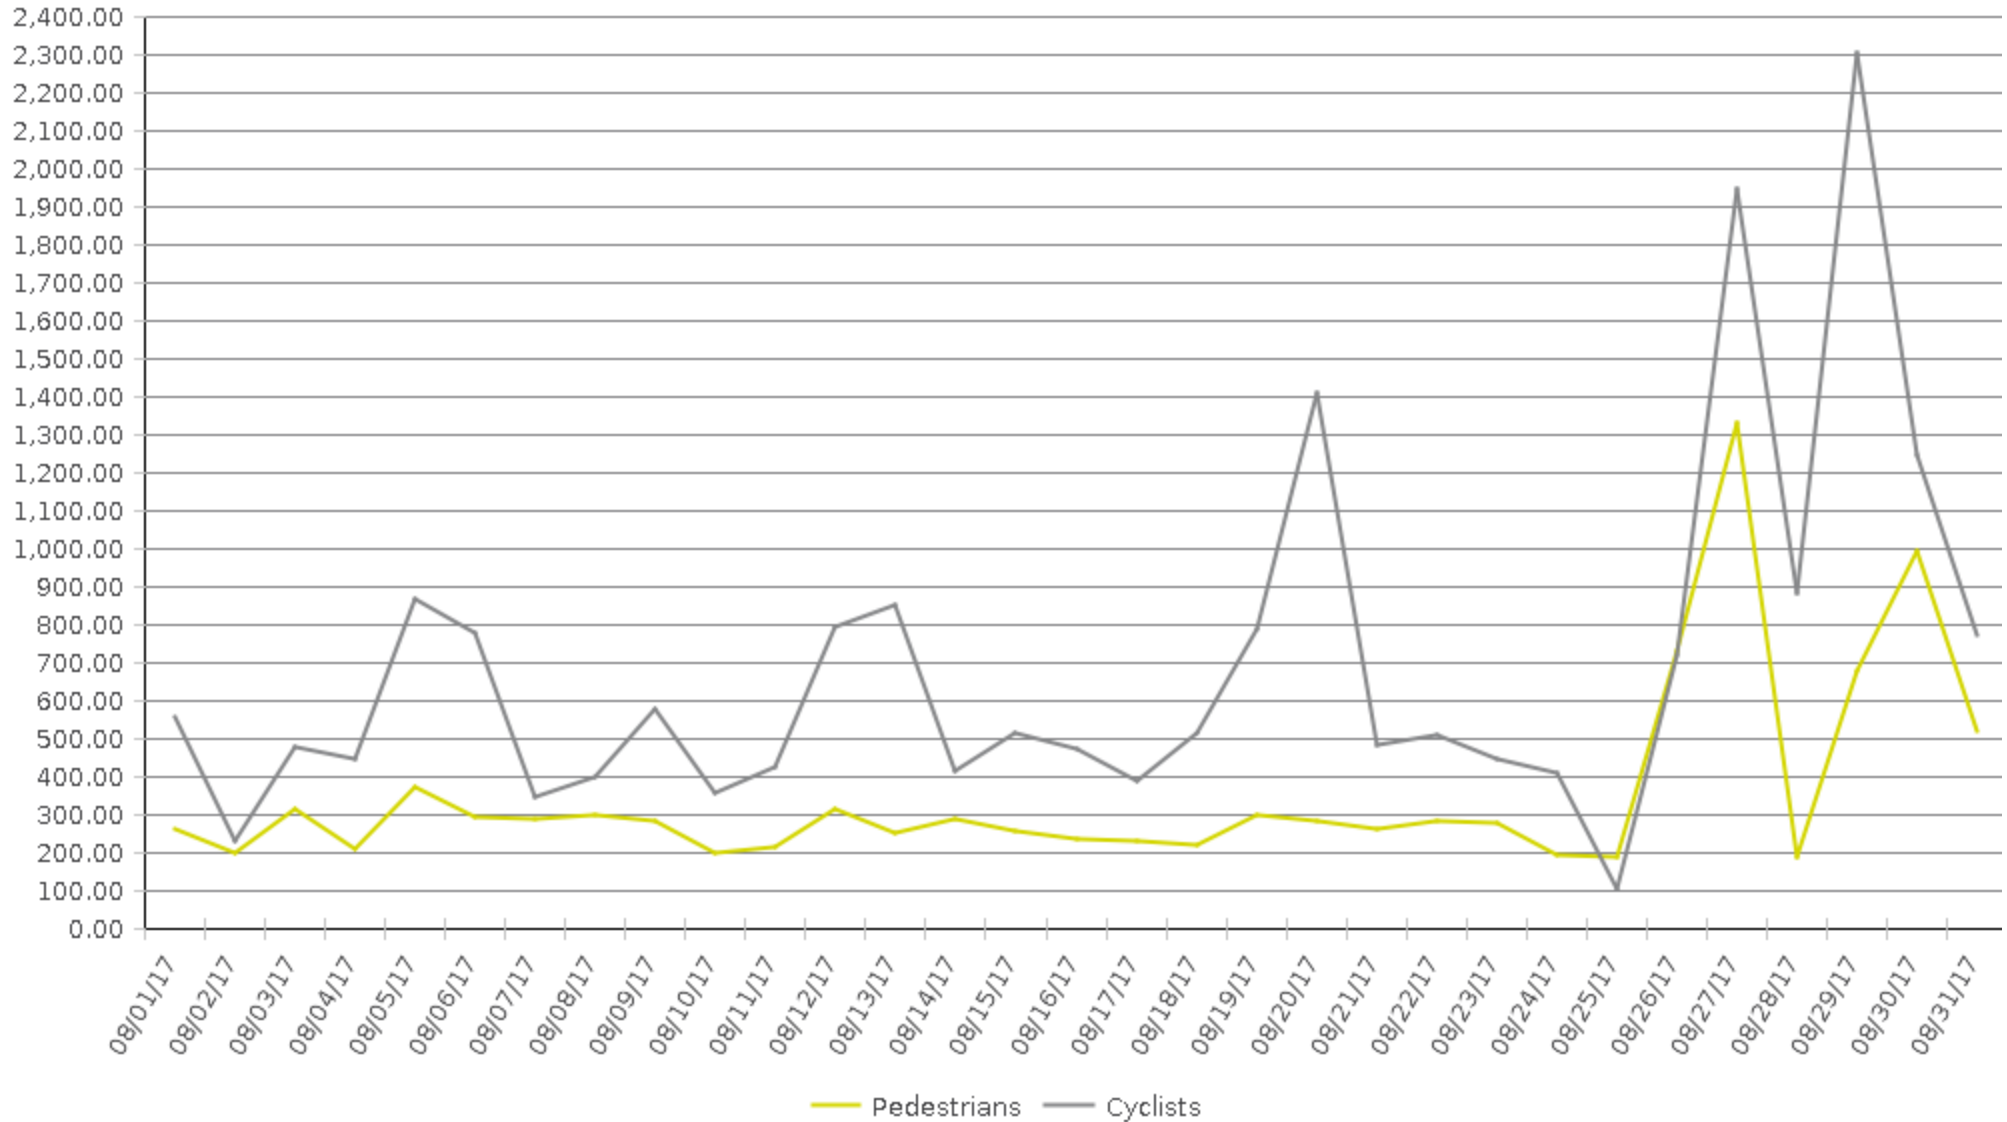

MKT Trail at 5th St (Heights)

Period Analyzed: Tuesday, August 01, 2017 to Thursday, August 31, 2017

	Total Traffic for the Analyzed Period	Daily Average	Busiest Day of the Week	Distribution	
				IN	OUT
Pedestrians	11,047	356	Sunday	66	34
Cyclists	21,512	694	Sunday	64	36

MKT Trail at 5th St (Heights)

Period Analyzed: Tuesday, August 01, 2017 to Thursday, August 31, 2017

MKT Trail at 5th St (Heights) (Pedestria...

Period Analyzed: Tuesday, August 01, 2017 to Thursday, August 31, 2017

Daily Data

Weekly Profile

Hourly Profile during Weekdays

Hourly Profile during the Weekend

MKT Trail at 5th St (Heights) (Cyclists)

Period Analyzed: Tuesday, August 01, 2017 to Thursday, August 31, 2017

Daily Data

Weekly Profile

Hourly Profile during Weekdays

Hourly Profile during the Weekend