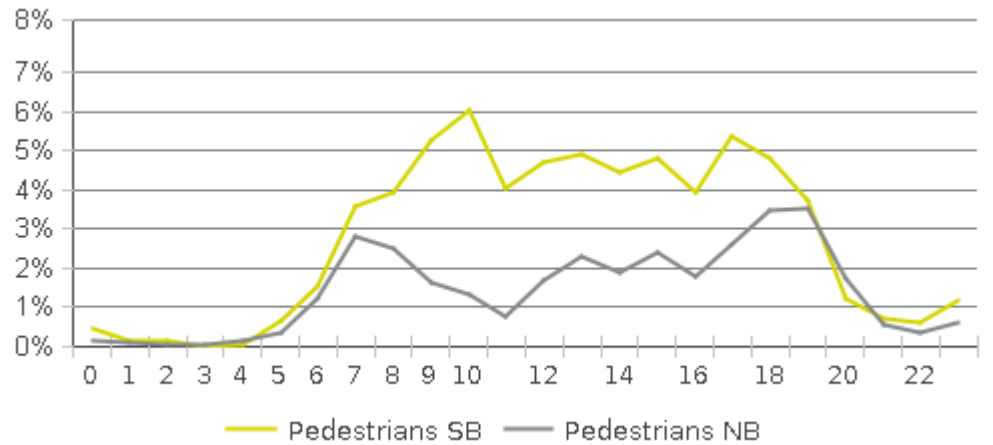

MKT Trail at 5th St (Heights)

Period Analyzed: Tuesday, August 01, 2017 to Thursday, August 31, 2017

	Total Traffic for the Analyzed Period	Daily Average	Busiest Day of the Week	Distribution	
				IN	OUT
Pedestrians	11,047	356	Sunday	66	34
Cyclists	21,512	694	Sunday	64	36

MKT Trail at 5th St (Heights)

Period Analyzed: Tuesday, August 01, 2017 to Thursday, August 31, 2017

MKT Trail at 5th St (Heights) (Pedestria...

Period Analyzed: Tuesday, August 01, 2017 to Thursday, August 31, 2017

Daily Data

Weekly Profile

Hourly Profile during Weekdays

Hourly Profile during the Weekend

MKT Trail at 5th St (Heights) (Cyclists)

Period Analyzed: Tuesday, August 01, 2017 to Thursday, August 31, 2017

Daily Data

Weekly Profile

Hourly Profile during Weekdays

Hourly Profile during the Weekend