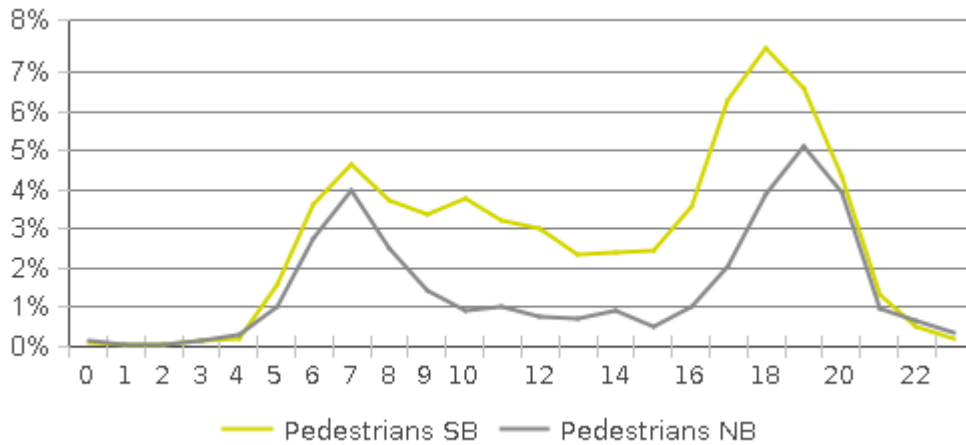

MKT Trail at 5th St (Heights)

Period Analyzed: Tuesday, August 01, 2017 to Thursday, August 31, 2017

	Total Traffic for the Analyzed Period	Daily Average	Busiest Day of the Week	Distribution	
				IN	OUT
Pedestrians	11,047	356	Sunday	66	34
Cyclists	21,512	694	Sunday	64	36

MKT Trail at 5th St (Heights)

Period Analyzed: Tuesday, August 01, 2017 to Thursday, August 31, 2017

MKT Trail at 5th St (Heights) (Pedestria...

Period Analyzed: Tuesday, August 01, 2017 to Thursday, August 31, 2017

Daily Data

Weekly Profile

Hourly Profile during Weekdays

Hourly Profile during the Weekend

MKT Trail at 5th St (Heights) (Cyclists)

Period Analyzed: Tuesday, August 01, 2017 to Thursday, August 31, 2017

Daily Data