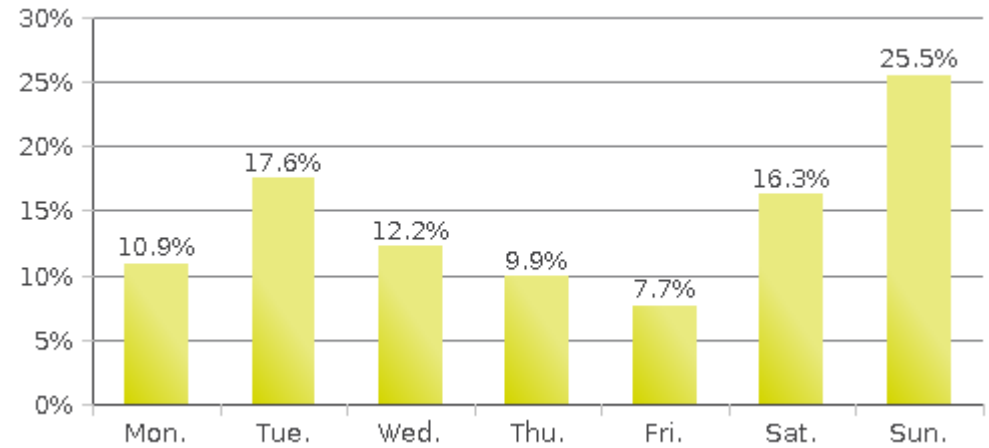

Daily Data

Weekly Profile

Hourly Profile during Weekdays

Hourly Profile during the Weekend

MKT Trail at 5th St (Heights) (Cyclists)

Period Analyzed: Tuesday, August 01, 2017 to Thursday, August 31, 2017

Daily Data

Weekly Profile

Hourly Profile during Weekdays

Hourly Profile during the Weekend