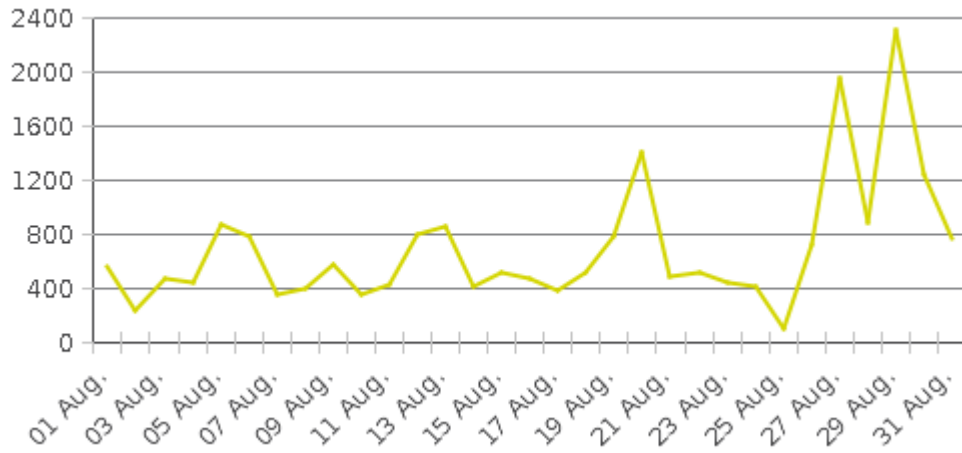

MKT Trail at 5th St (Heights)

Period Analyzed: Tuesday, August 01, 2017 to Thursday, August 31, 2017

	Total Traffic for the Analyzed Period	Daily Average	Busiest Day of the Week	Distribution	
				IN	OUT
Pedestrians	11,047	356	Sunday	66	34
Cyclists	21,512	694	Sunday	64	36

MKT Trail at 5th St (Heights)

Period Analyzed: Tuesday, August 01, 2017 to Thursday, August 31, 2017

MKT Trail at 5th St (Heights) (Pedestria...

Period Analyzed: Tuesday, August 01, 2017 to Thursday, August 31, 2017

Daily Data

Weekly Profile

Hourly Profile during Weekdays

Hourly Profile during the Weekend

MKT Trail at 5th St (Heights) (Cyclists)

Period Analyzed: Tuesday, August 01, 2017 to Thursday, August 31, 2017

Daily Data

Weekly Profile

Hourly Profile during Weekdays

Hourly Profile during the Weekend