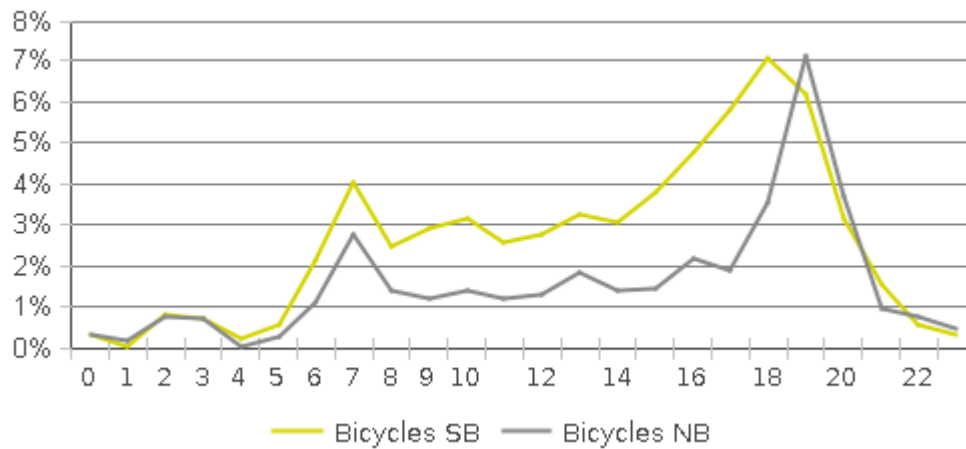

MKT Trail at 5th St (Heights)

Period Analyzed: Tuesday, August 01, 2017 to Thursday, August 31, 2017

	Total Traffic for the Analyzed Period	Daily Average	Busiest Day of the Week	Distribution	
				IN	OUT
Pedestrians	11,047	356	Sunday	66	34
Cyclists	21,512	694	Sunday	64	36

Daily Data

Weekly Profile

Hourly Profile during Weekdays

Hourly Profile during the Weekend

MKT Trail at 5th St (Heights) (Cyclists)

Period Analyzed: Tuesday, August 01, 2017 to Thursday, August 31, 2017

Daily Data

Weekly Profile

Hourly Profile during Weekdays

Hourly Profile during the Weekend