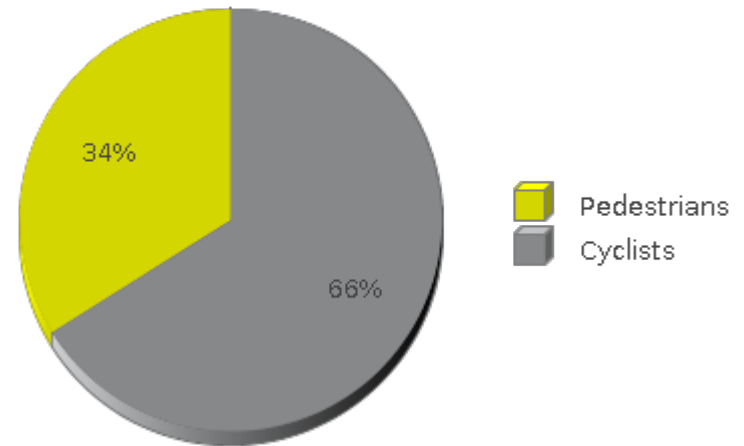

MKT Trail at 5th St (Heights)

Period Analyzed: Tuesday, August 01, 2017 to Thursday, August 31, 2017

	Total Traffic for the Analyzed Period	Daily Average	Busiest Day of the Week	Distribution	
				IN	OUT
Pedestrians	11,047	356	Sunday	66	34
Cyclists	21,512	694	Sunday	64	36

MKT Trail at 5th St (Heights)

Period Analyzed: Tuesday, August 01, 2017 to Thursday, August 31, 2017

MKT Trail at 5th St (Heights) (Pedestria...

Period Analyzed: Tuesday, August 01, 2017 to Thursday, August 31, 2017