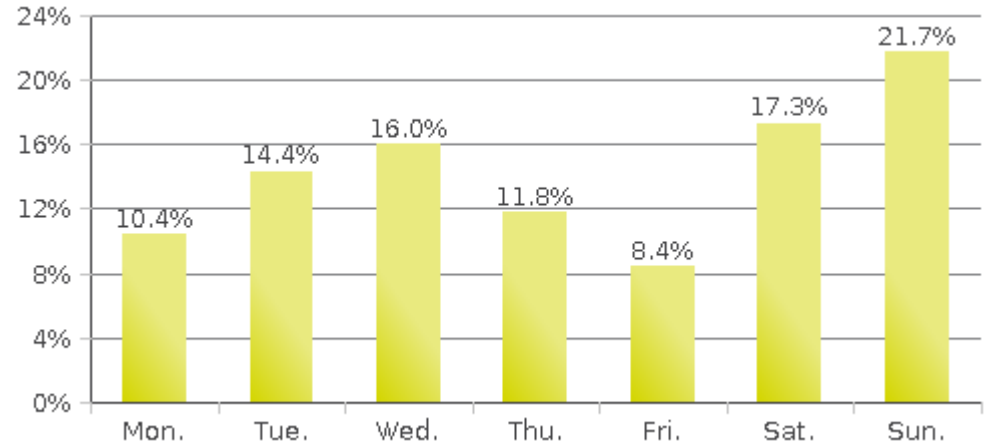

MKT Trail at 5th St (Heights)

Period Analyzed: Tuesday, August 01, 2017 to Thursday, August 31, 2017

	Total Traffic for the Analyzed Period	Daily Average	Busiest Day of the Week	Distribution	
				IN	OUT
Pedestrians	11,047	356	Sunday	66	34
Cyclists	21,512	694	Sunday	64	36

MKT Trail at 5th St (Heights)

Period Analyzed: Tuesday, August 01, 2017 to Thursday, August 31, 2017

MKT Trail at 5th St (Heights) (Pedestria...

Period Analyzed: Tuesday, August 01, 2017 to Thursday, August 31, 2017

Daily Data

Weekly Profile

Hourly Profile during Weekdays

Hourly Profile during the Weekend

MKT Trail at 5th St (Heights) (Cyclists)

Period Analyzed: Tuesday, August 01, 2017 to Thursday, August 31, 2017

Daily Data