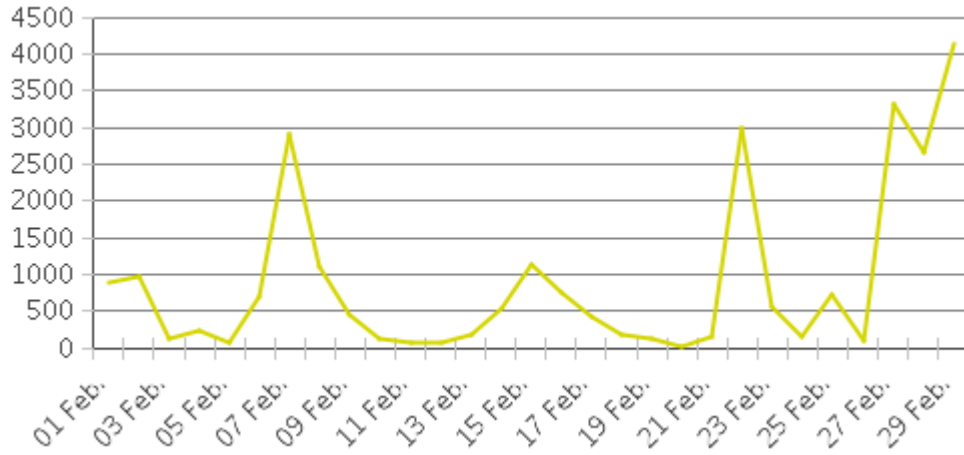

White Oak Trail at 34th St

Period Analyzed: Saturday, February 01, 2020 to Saturday, February 29, 2020

	Total Traffic for the Analyzed Period	Daily Average	Busiest Day of the Week	Distribution	
				IN	OUT
Pedestrians	26,018	897	Saturday	75	25
Cyclists	6,164	213	Sunday	85	15

White Oak Trail at 34th St

Period Analyzed: Saturday, February 01, 2020 to Saturday, February 29, 2020

White Oak Trail at 34th St (Pedestrians)

Period Analyzed: Saturday, February 01, 2020 to Saturday, February 29, 2020

Daily Data

Weekly Profile

Hourly Profile during Weekdays

Hourly Profile during the Weekend

White Oak Trail at 34th St (Cyclists)

Period Analyzed: Saturday, February 01, 2020 to Saturday, February 29, 2020

Daily Data

Weekly Profile

Hourly Profile during Weekdays

Hourly Profile during the Weekend