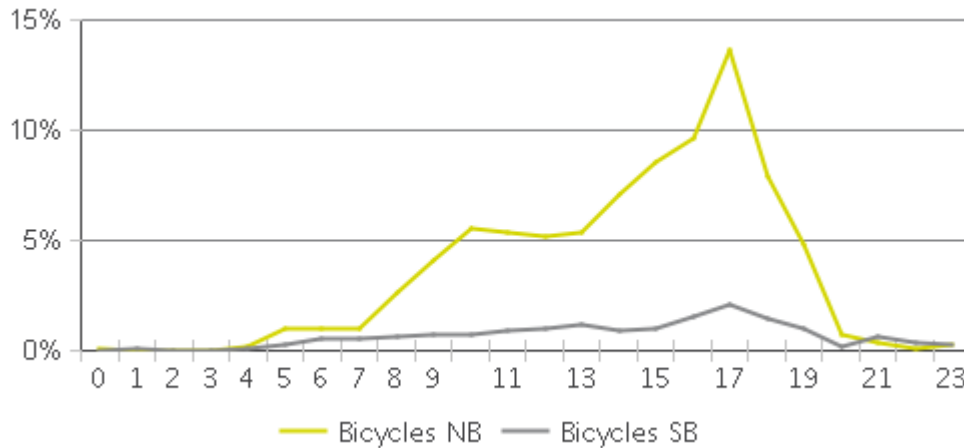

White Oak Trail at 34th St

Period Analyzed: Saturday, February 01, 2020 to Saturday, February 29, 2020

	Total Traffic for the Analyzed Period	Daily Average	Busiest Day of the Week	Distribution	
				IN	OUT
Pedestrians	26,018	897	Saturday	75	25
Cyclists	6,164	213	Sunday	85	15

White Oak Trail at 34th St

Period Analyzed: Saturday, February 01, 2020 to Saturday, February 29, 2020

White Oak Trail at 34th St (Pedestrians)

Period Analyzed: Saturday, February 01, 2020 to Saturday, February 29, 2020

Daily Data

Weekly Profile

Hourly Profile during Weekdays

Hourly Profile during the Weekend

White Oak Trail at 34th St (Cyclists)

Period Analyzed: Saturday, February 01, 2020 to Saturday, February 29, 2020

Daily Data

Weekly Profile

Hourly Profile during Weekdays

Hourly Profile during the Weekend