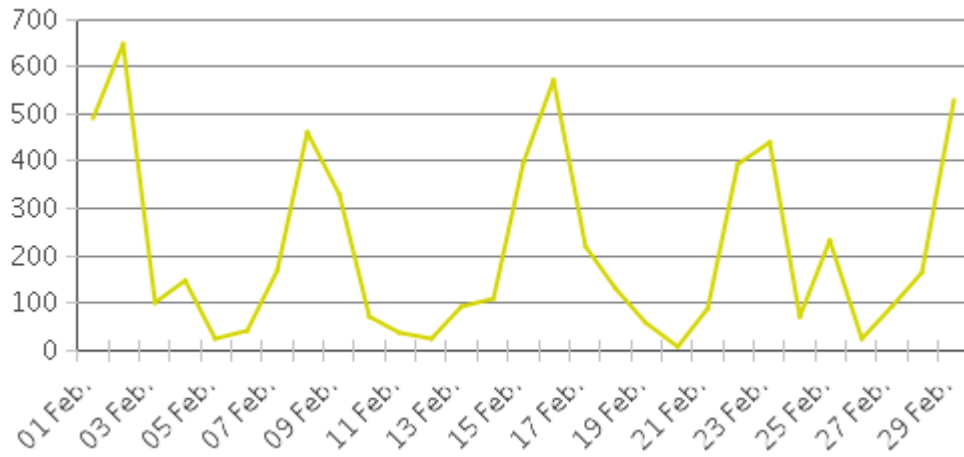

White Oak Trail at 34th St

Period Analyzed: Saturday, February 01, 2020 to Saturday, February 29, 2020

	Total Traffic for the Analyzed Period	Daily Average	Busiest Day of the Week	Distribution	
				IN	OUT
Pedestrians	26,018	897	Saturday	75	25
Cyclists	6,164	213	Sunday	85	15

White Oak Trail at 34th St

Period Analyzed: Saturday, February 01, 2020 to Saturday, February 29, 2020

White Oak Trail at 34th St (Pedestrians)

Period Analyzed: Saturday, February 01, 2020 to Saturday, February 29, 2020

Daily Data

Weekly Profile

Hourly Profile during Weekdays

Hourly Profile during the Weekend

White Oak Trail at 34th St (Cyclists)

Period Analyzed: Saturday, February 01, 2020 to Saturday, February 29, 2020

Daily Data

Weekly Profile

Hourly Profile during Weekdays

Hourly Profile during the Weekend