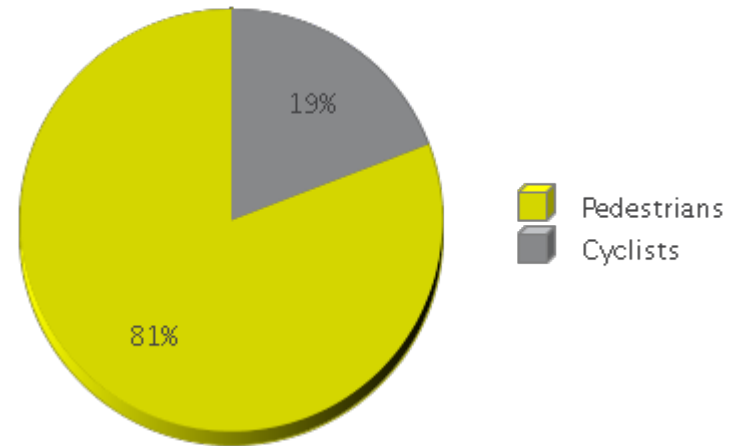

White Oak Trail at 34th St

Period Analyzed: Saturday, February 01, 2020 to Saturday, February 29, 2020

	Total Traffic for the Analyzed Period	Daily Average	Busiest Day of the Week	Distribution	
				IN	OUT
Pedestrians	26,018	897	Saturday	75	25
Cyclists	6,164	213	Sunday	85	15

White Oak Trail at 34th St

Period Analyzed: Saturday, February 01, 2020 to Saturday, February 29, 2020

White Oak Trail at 34th St (Pedestrians)

Period Analyzed: Saturday, February 01, 2020 to Saturday, February 29, 2020

Daily Data

Weekly Profile

Hourly Profile during Weekdays

Hourly Profile during the Weekend

White Oak Trail at 34th St (Cyclists)

Period Analyzed: Saturday, February 01, 2020 to Saturday, February 29, 2020

Daily Data