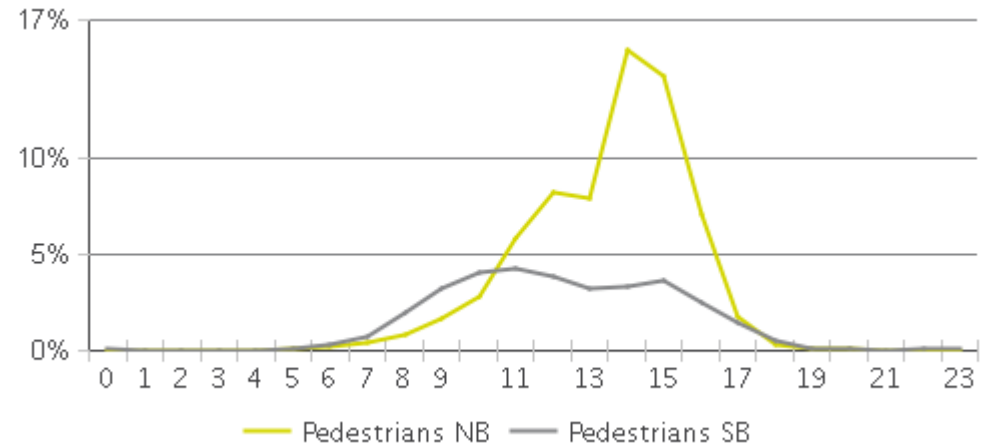

White Oak Trail at 34th St

Period Analyzed: Saturday, February 01, 2020 to Saturday, February 29, 2020

	Total Traffic for the Analyzed Period	Daily Average	Busiest Day of the Week	Distribution	
				IN	OUT
Pedestrians	26,018	897	Saturday	75	25
Cyclists	6,164	213	Sunday	85	15

White Oak Trail at 34th St

Period Analyzed: Saturday, February 01, 2020 to Saturday, February 29, 2020

White Oak Trail at 34th St (Pedestrians)

Period Analyzed: Saturday, February 01, 2020 to Saturday, February 29, 2020

Daily Data

Weekly Profile

Hourly Profile during Weekdays

Hourly Profile during the Weekend

White Oak Trail at 34th St (Cyclists)

Period Analyzed: Saturday, February 01, 2020 to Saturday, February 29, 2020

Daily Data

Weekly Profile

Hourly Profile during Weekdays

Hourly Profile during the Weekend