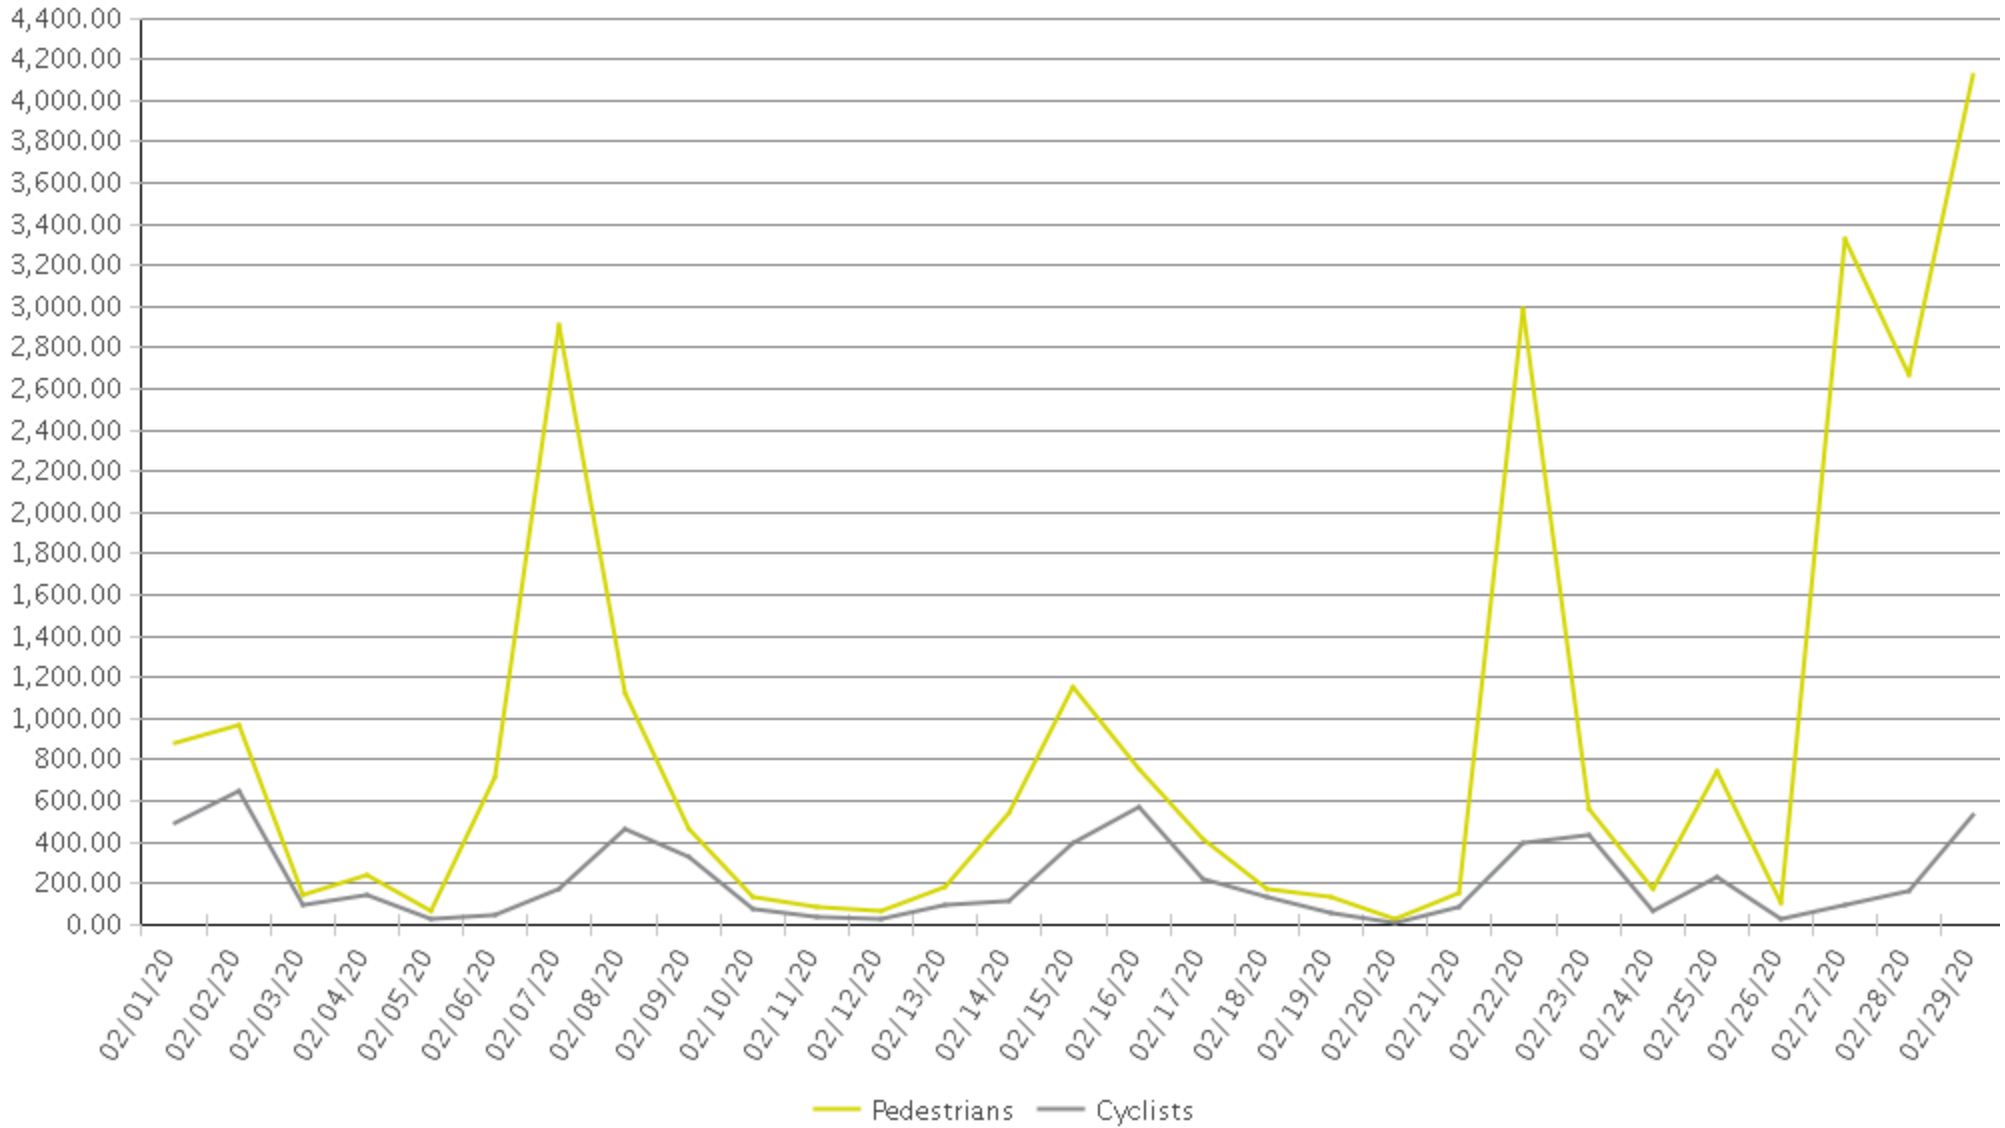

White Oak Trail at 34th St

Period Analyzed: Saturday, February 01, 2020 to Saturday, February 29, 2020

	Total Traffic for the Analyzed Period	Daily Average	Busiest Day of the Week	Distribution	
				IN	OUT
Pedestrians	26,018	897	Saturday	75	25
Cyclists	6,164	213	Sunday	85	15

White Oak Trail at 34th St

Period Analyzed: Saturday, February 01, 2020 to Saturday, February 29, 2020

White Oak Trail at 34th St (Pedestrians)

Period Analyzed: Saturday, February 01, 2020 to Saturday, February 29, 2020

Daily Data

Weekly Profile

Hourly Profile during Weekdays

Hourly Profile during the Weekend

White Oak Trail at 34th St (Cyclists)

Period Analyzed: Saturday, February 01, 2020 to Saturday, February 29, 2020

Daily Data

Weekly Profile

Hourly Profile during Weekdays

Hourly Profile during the Weekend