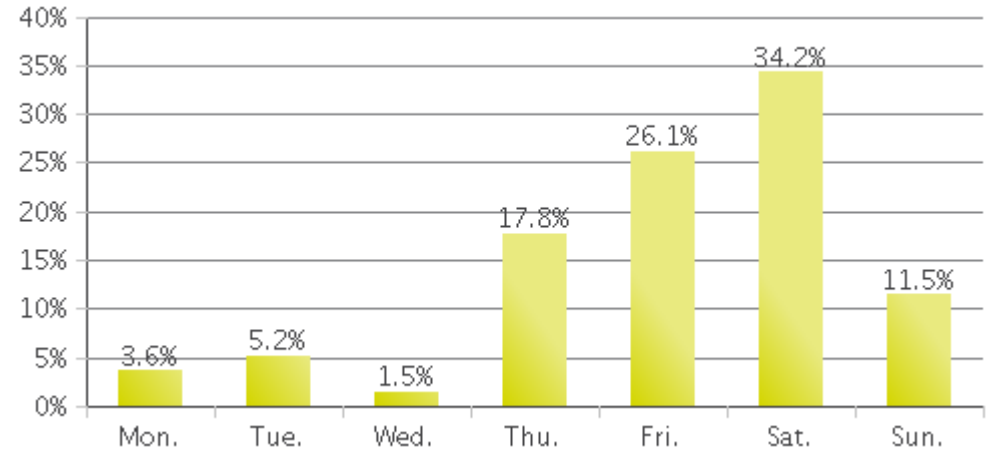

White Oak Trail at 34th St

Period Analyzed: Saturday, February 01, 2020 to Saturday, February 29, 2020

	Total Traffic for the Analyzed Period	Daily Average	Busiest Day of the Week	Distribution	
				IN	OUT
Pedestrians	26,018	897	Saturday	75	25
Cyclists	6,164	213	Sunday	85	15

White Oak Trail at 34th St

Period Analyzed: Saturday, February 01, 2020 to Saturday, February 29, 2020

White Oak Trail at 34th St (Pedestrians)

Period Analyzed: Saturday, February 01, 2020 to Saturday, February 29, 2020

Daily Data

Weekly Profile

Hourly Profile during Weekdays

Hourly Profile during the Weekend

White Oak Trail at 34th St (Cyclists)

Period Analyzed: Saturday, February 01, 2020 to Saturday, February 29, 2020

Daily Data