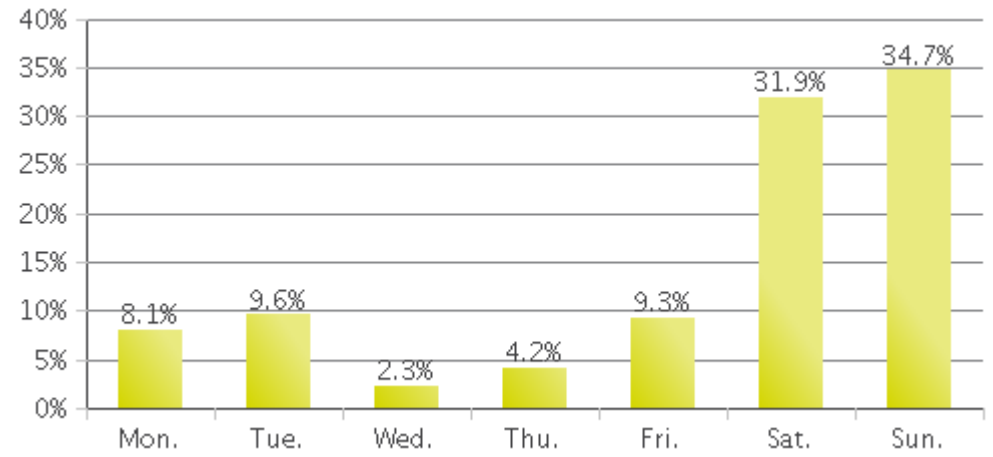

White Oak Trail at 34th St

Period Analyzed: Saturday, February 01, 2020 to Saturday, February 29, 2020

White Oak Trail at 34th St (Pedestrians)

Period Analyzed: Saturday, February 01, 2020 to Saturday, February 29, 2020

Daily Data

Weekly Profile

Hourly Profile during Weekdays

Hourly Profile during the Weekend

White Oak Trail at 34th St (Cyclists)

Period Analyzed: Saturday, February 01, 2020 to Saturday, February 29, 2020

Daily Data

Weekly Profile

Hourly Profile during Weekdays

Hourly Profile during the Weekend