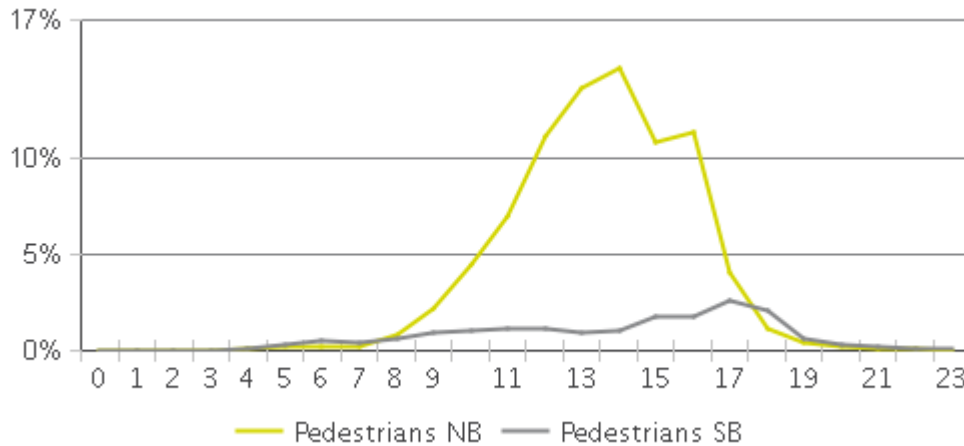

White Oak Trail at 34th St

Period Analyzed: Saturday, February 01, 2020 to Saturday, February 29, 2020

	Total Traffic for the Analyzed Period	Daily Average	Busiest Day of the Week	Distribution	
				IN	OUT
Pedestrians	26,018	897	Saturday	75	25
Cyclists	6,164	213	Sunday	85	15

White Oak Trail at 34th St

Period Analyzed: Saturday, February 01, 2020 to Saturday, February 29, 2020

White Oak Trail at 34th St (Pedestrians)

Period Analyzed: Saturday, February 01, 2020 to Saturday, February 29, 2020

Daily Data

Weekly Profile

Hourly Profile during Weekdays

Hourly Profile during the Weekend

White Oak Trail at 34th St (Cyclists)

Period Analyzed: Saturday, February 01, 2020 to Saturday, February 29, 2020

Daily Data