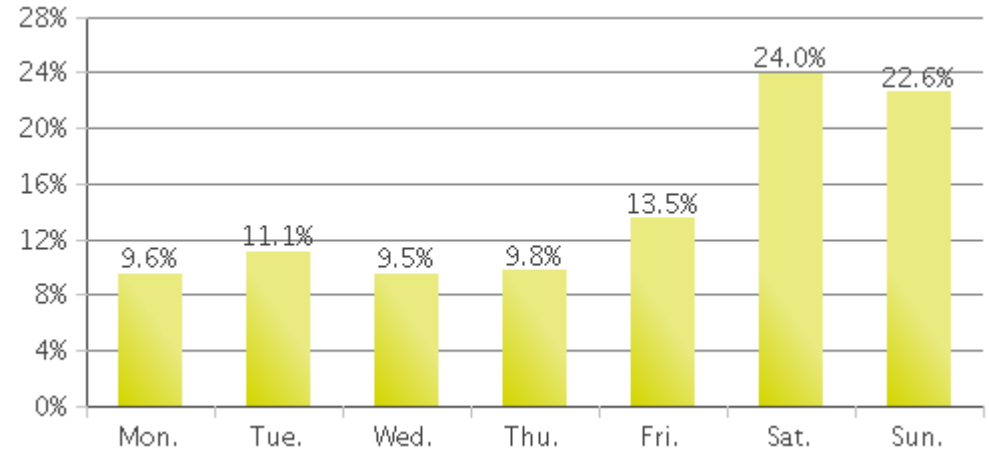

Daily Data

Weekly Profile

Hourly Profile during Weekdays

Hourly Profile during the Weekend

MKT Trail at 5th St (Heights) (Cyclists)

Period Analyzed: Thursday, March 01, 2018 to Saturday, March 31, 2018

Daily Data

Weekly Profile

Hourly Profile during Weekdays

Hourly Profile during the Weekend