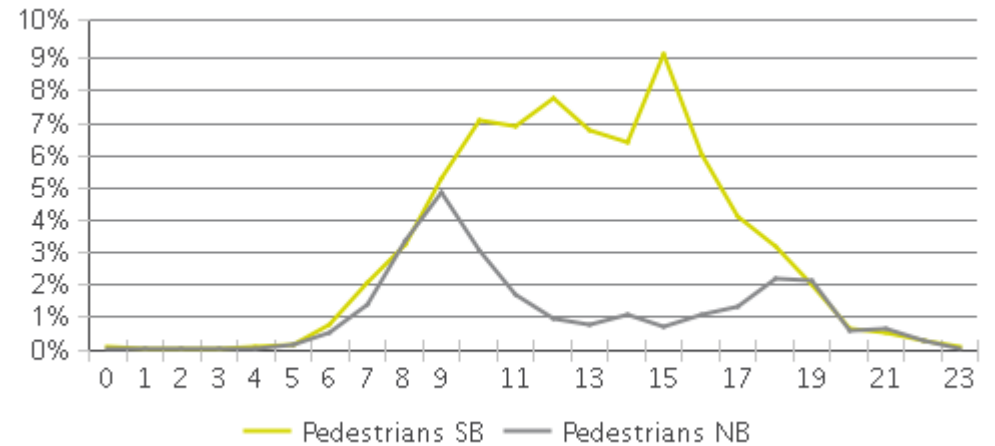

MKT Trail at 5th St (Heights)

Period Analyzed: Thursday, March 01, 2018 to Saturday, March 31, 2018

	Total Traffic for the Analyzed Period	Daily Average	Busiest Day of the Week	Distribution	
				IN	OUT
Pedestrians	17,677	570	Sunday	74	26
Cyclists	21,504	694	Saturday	69	31

MKT Trail at 5th St (Heights)

Period Analyzed: Thursday, March 01, 2018 to Saturday, March 31, 2018

MKT Trail at 5th St (Heights) (Pedestria...

Period Analyzed: Thursday, March 01, 2018 to Saturday, March 31, 2018

Daily Data

Weekly Profile

Hourly Profile during Weekdays

Hourly Profile during the Weekend

MKT Trail at 5th St (Heights) (Cyclists)

Period Analyzed: Thursday, March 01, 2018 to Saturday, March 31, 2018

Daily Data

Weekly Profile

Hourly Profile during Weekdays

Hourly Profile during the Weekend