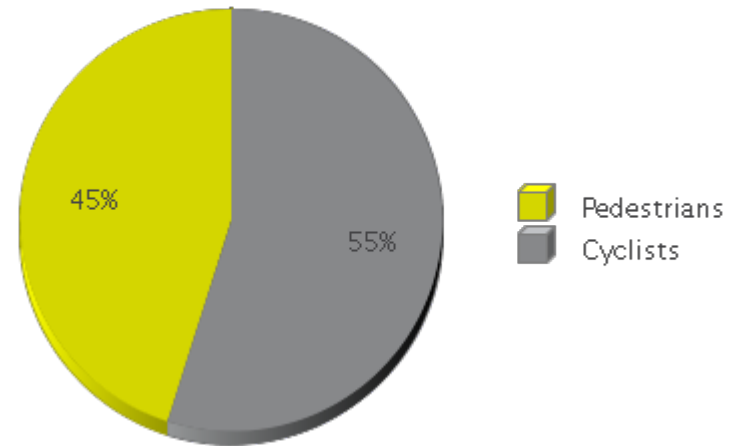

MKT Trail at 5th St (Heights)

Period Analyzed: Thursday, March 01, 2018 to Saturday, March 31, 2018

	Total Traffic for the Analyzed Period	Daily Average	Busiest Day of the Week	Distribution	
				IN	OUT
Pedestrians	17,677	570	Sunday	74	26
Cyclists	21,504	694	Saturday	69	31

MKT Trail at 5th St (Heights)

Period Analyzed: Thursday, March 01, 2018 to Saturday, March 31, 2018

MKT Trail at 5th St (Heights) (Pedestria...

Period Analyzed: Thursday, March 01, 2018 to Saturday, March 31, 2018