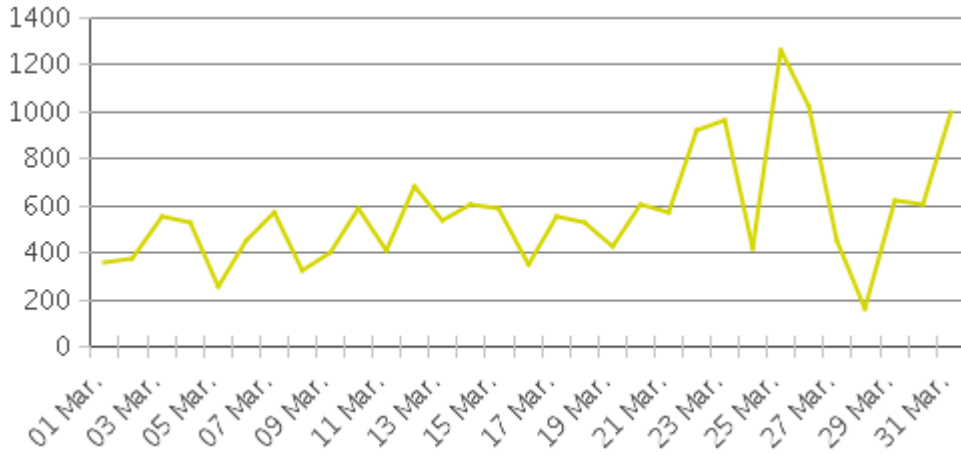

MKT Trail at 5th St (Heights)

Period Analyzed: Thursday, March 01, 2018 to Saturday, March 31, 2018

	Total Traffic for the Analyzed Period	Daily Average	Busiest Day of the Week	Distribution	
				IN	OUT
Pedestrians	17,677	570	Sunday	74	26
Cyclists	21,504	694	Saturday	69	31

MKT Trail at 5th St (Heights)

Period Analyzed: Thursday, March 01, 2018 to Saturday, March 31, 2018

MKT Trail at 5th St (Heights) (Pedestria...

Period Analyzed: Thursday, March 01, 2018 to Saturday, March 31, 2018

Daily Data

Weekly Profile

Hourly Profile during Weekdays

Hourly Profile during the Weekend

MKT Trail at 5th St (Heights) (Cyclists)

Period Analyzed: Thursday, March 01, 2018 to Saturday, March 31, 2018

Daily Data

Weekly Profile

Hourly Profile during Weekdays

Hourly Profile during the Weekend