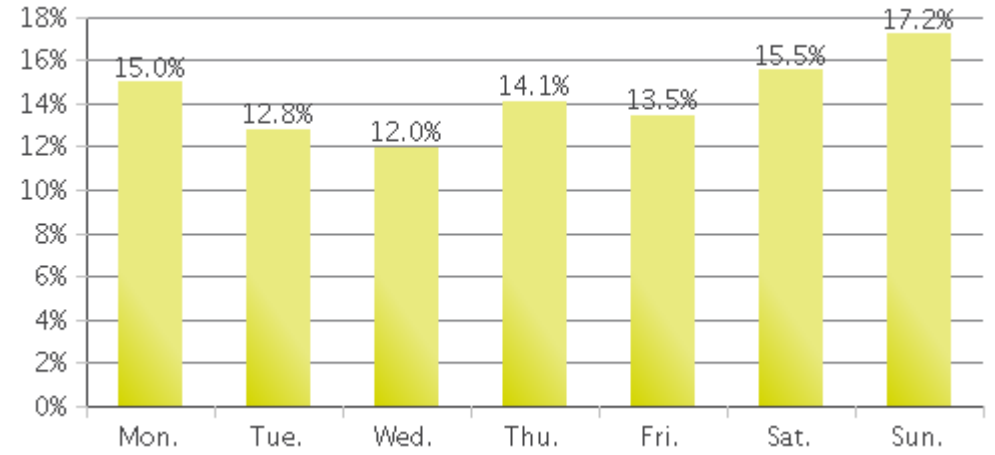

MKT Trail at 5th St (Heights)

Period Analyzed: Thursday, March 01, 2018 to Saturday, March 31, 2018

	Total Traffic for the Analyzed Period	Daily Average	Busiest Day of the Week	Distribution	
				IN	OUT
Pedestrians	17,677	570	Sunday	74	26
Cyclists	21,504	694	Saturday	69	31

MKT Trail at 5th St (Heights)

Period Analyzed: Thursday, March 01, 2018 to Saturday, March 31, 2018

MKT Trail at 5th St (Heights) (Pedestria...

Period Analyzed: Thursday, March 01, 2018 to Saturday, March 31, 2018

Daily Data

Weekly Profile

Hourly Profile during Weekdays

Hourly Profile during the Weekend

MKT Trail at 5th St (Heights) (Cyclists)

Period Analyzed: Thursday, March 01, 2018 to Saturday, March 31, 2018

Daily Data