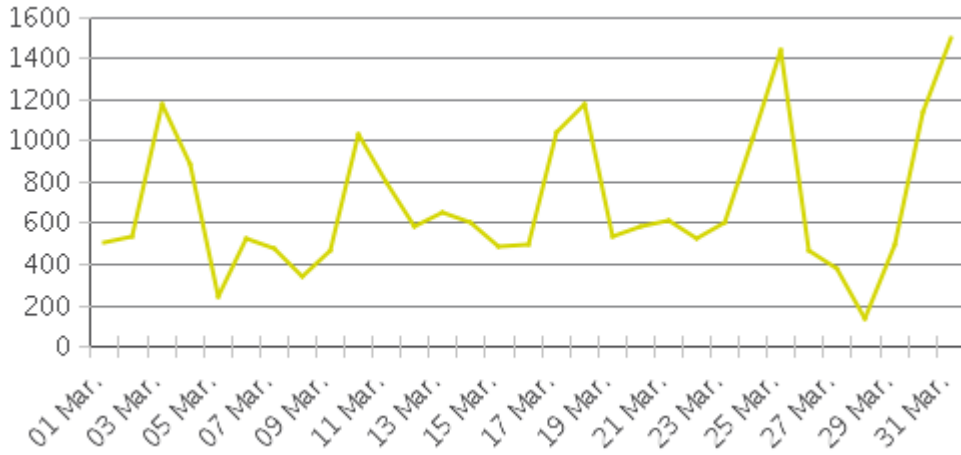

MKT Trail at 5th St (Heights)

Period Analyzed: Thursday, March 01, 2018 to Saturday, March 31, 2018

	Total Traffic for the Analyzed Period	Daily Average	Busiest Day of the Week	Distribution	
				IN	OUT
Pedestrians	17,677	570	Sunday	74	26
Cyclists	21,504	694	Saturday	69	31

MKT Trail at 5th St (Heights)

Period Analyzed: Thursday, March 01, 2018 to Saturday, March 31, 2018

MKT Trail at 5th St (Heights) (Pedestria...

Period Analyzed: Thursday, March 01, 2018 to Saturday, March 31, 2018

Daily Data

Weekly Profile

Hourly Profile during Weekdays

Hourly Profile during the Weekend

MKT Trail at 5th St (Heights) (Cyclists)

Period Analyzed: Thursday, March 01, 2018 to Saturday, March 31, 2018

Daily Data

Weekly Profile

Hourly Profile during Weekdays

Hourly Profile during the Weekend