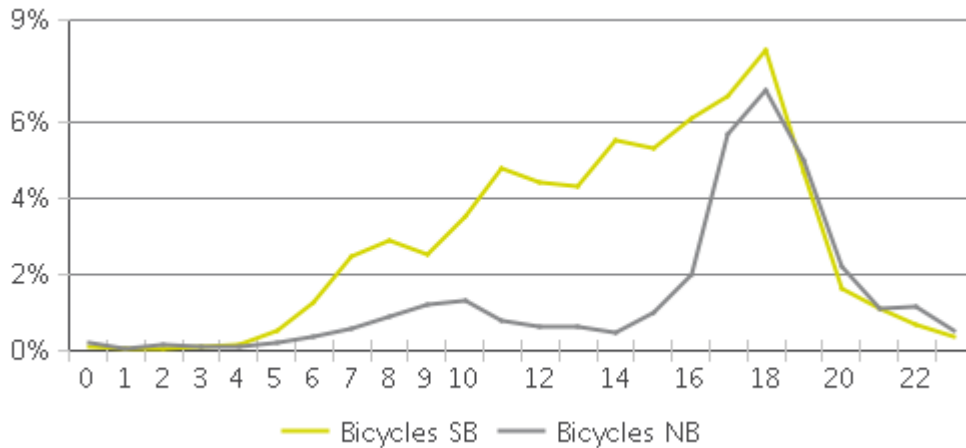

MKT Trail at 5th St (Heights)

Period Analyzed: Thursday, March 01, 2018 to Saturday, March 31, 2018

	Total Traffic for the Analyzed Period	Daily Average	Busiest Day of the Week	Distribution	
				IN	OUT
Pedestrians	17,677	570	Sunday	74	26
Cyclists	21,504	694	Saturday	69	31

MKT Trail at 5th St (Heights)

Period Analyzed: Thursday, March 01, 2018 to Saturday, March 31, 2018

MKT Trail at 5th St (Heights) (Pedestria...

Period Analyzed: Thursday, March 01, 2018 to Saturday, March 31, 2018

Daily Data

Weekly Profile

Hourly Profile during Weekdays

Hourly Profile during the Weekend

MKT Trail at 5th St (Heights) (Cyclists)

Period Analyzed: Thursday, March 01, 2018 to Saturday, March 31, 2018

Daily Data

Weekly Profile

Hourly Profile during Weekdays

Hourly Profile during the Weekend