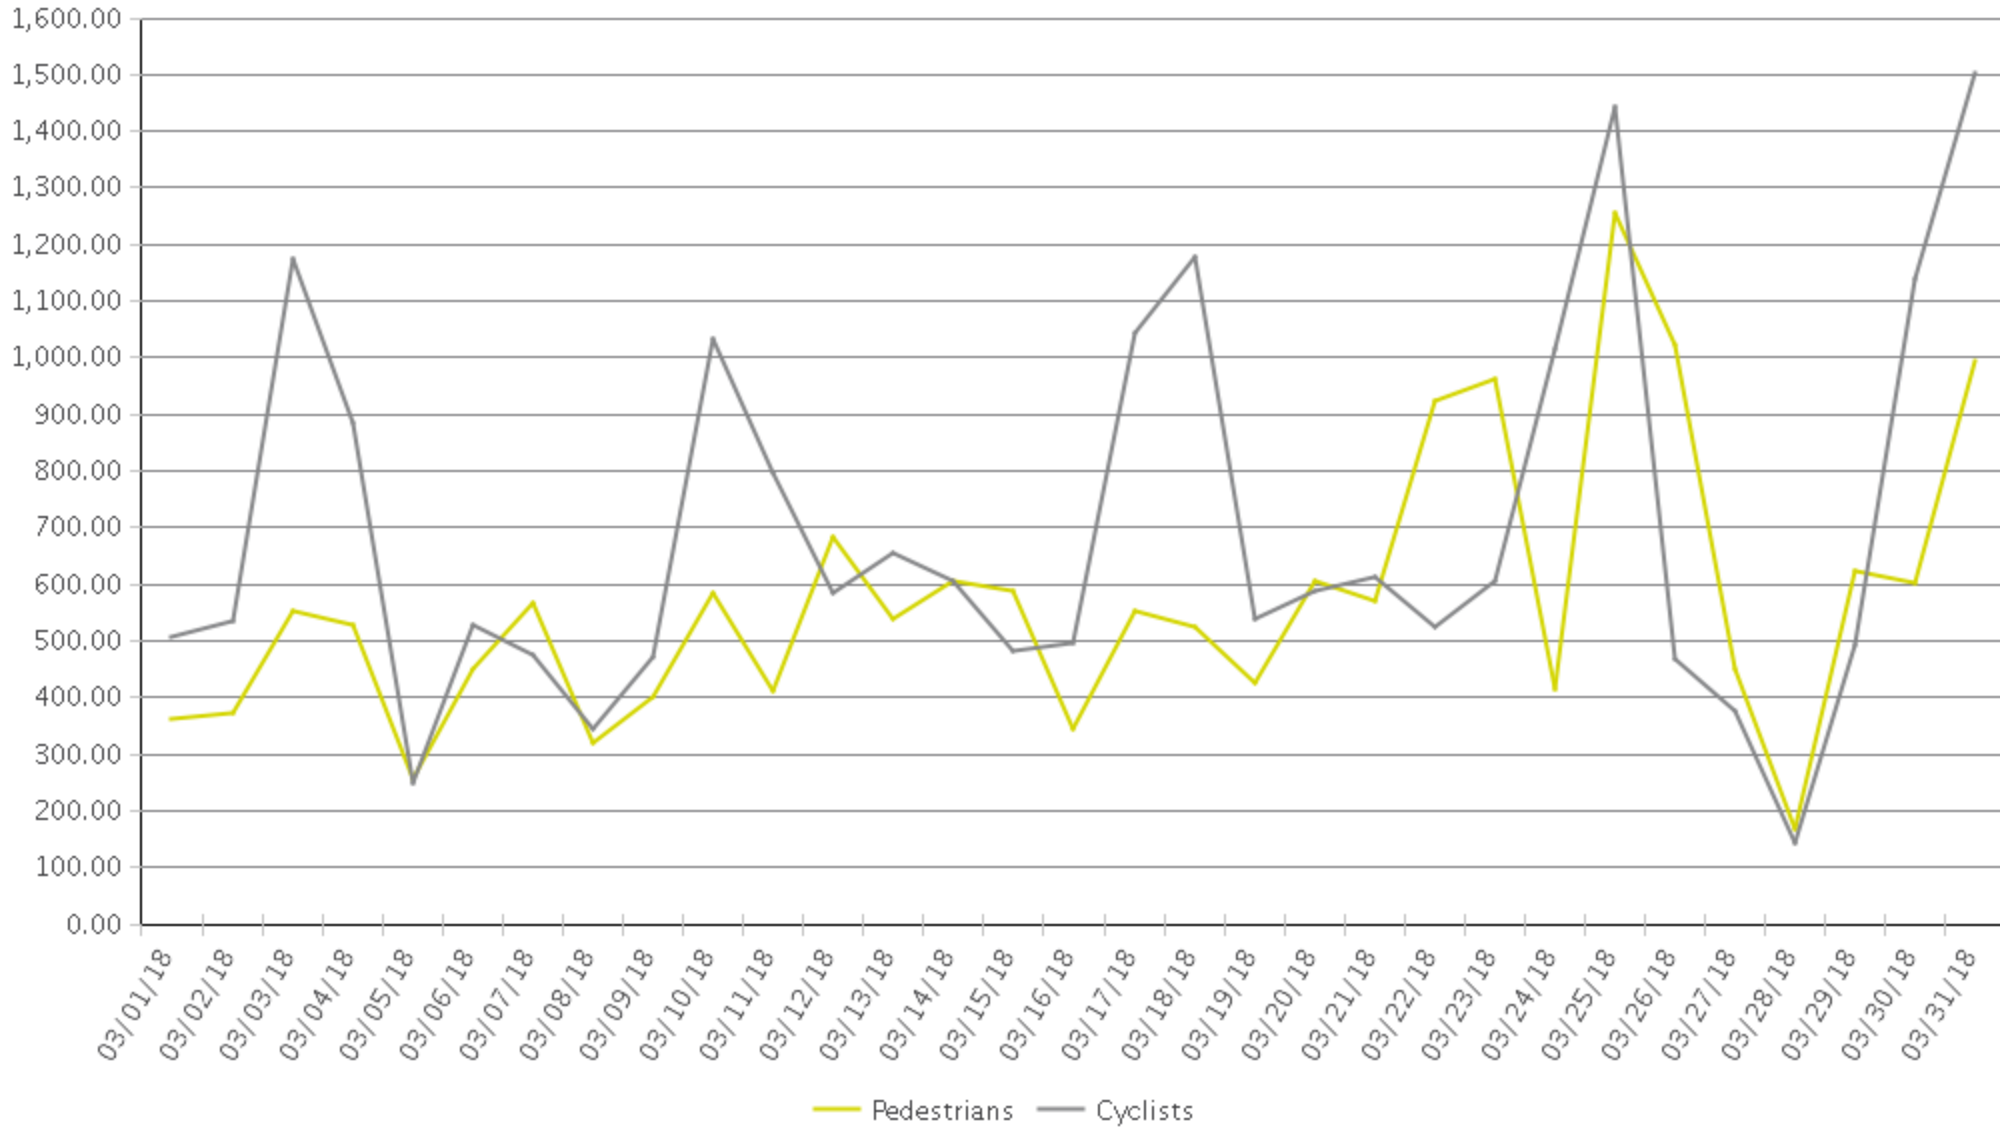

MKT Trail at 5th St (Heights)

Period Analyzed: Thursday, March 01, 2018 to Saturday, March 31, 2018

	Total Traffic for the Analyzed Period	Daily Average	Busiest Day of the Week	Distribution	
				IN	OUT
Pedestrians	17,677	570	Sunday	74	26
Cyclists	21,504	694	Saturday	69	31

MKT Trail at 5th St (Heights)

Period Analyzed: Thursday, March 01, 2018 to Saturday, March 31, 2018

MKT Trail at 5th St (Heights) (Pedestria...

Period Analyzed: Thursday, March 01, 2018 to Saturday, March 31, 2018

Daily Data

Weekly Profile

Hourly Profile during Weekdays

Hourly Profile during the Weekend

MKT Trail at 5th St (Heights) (Cyclists)

Period Analyzed: Thursday, March 01, 2018 to Saturday, March 31, 2018

Daily Data