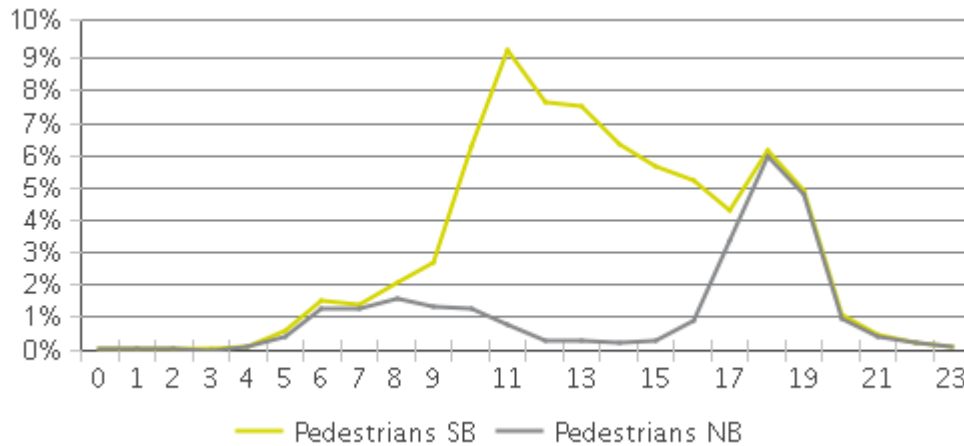

MKT Trail at 5th St (Heights)

Period Analyzed: Thursday, March 01, 2018 to Saturday, March 31, 2018

	Total Traffic for the Analyzed Period	Daily Average	Busiest Day of the Week	Distribution	
				IN	OUT
Pedestrians	17,677	570	Sunday	74	26
Cyclists	21,504	694	Saturday	69	31

MKT Trail at 5th St (Heights)

Period Analyzed: Thursday, March 01, 2018 to Saturday, March 31, 2018

MKT Trail at 5th St (Heights) (Pedestria...

Period Analyzed: Thursday, March 01, 2018 to Saturday, March 31, 2018

Daily Data

Weekly Profile

Hourly Profile during Weekdays

Hourly Profile during the Weekend

MKT Trail at 5th St (Heights) (Cyclists)

Period Analyzed: Thursday, March 01, 2018 to Saturday, March 31, 2018

Daily Data