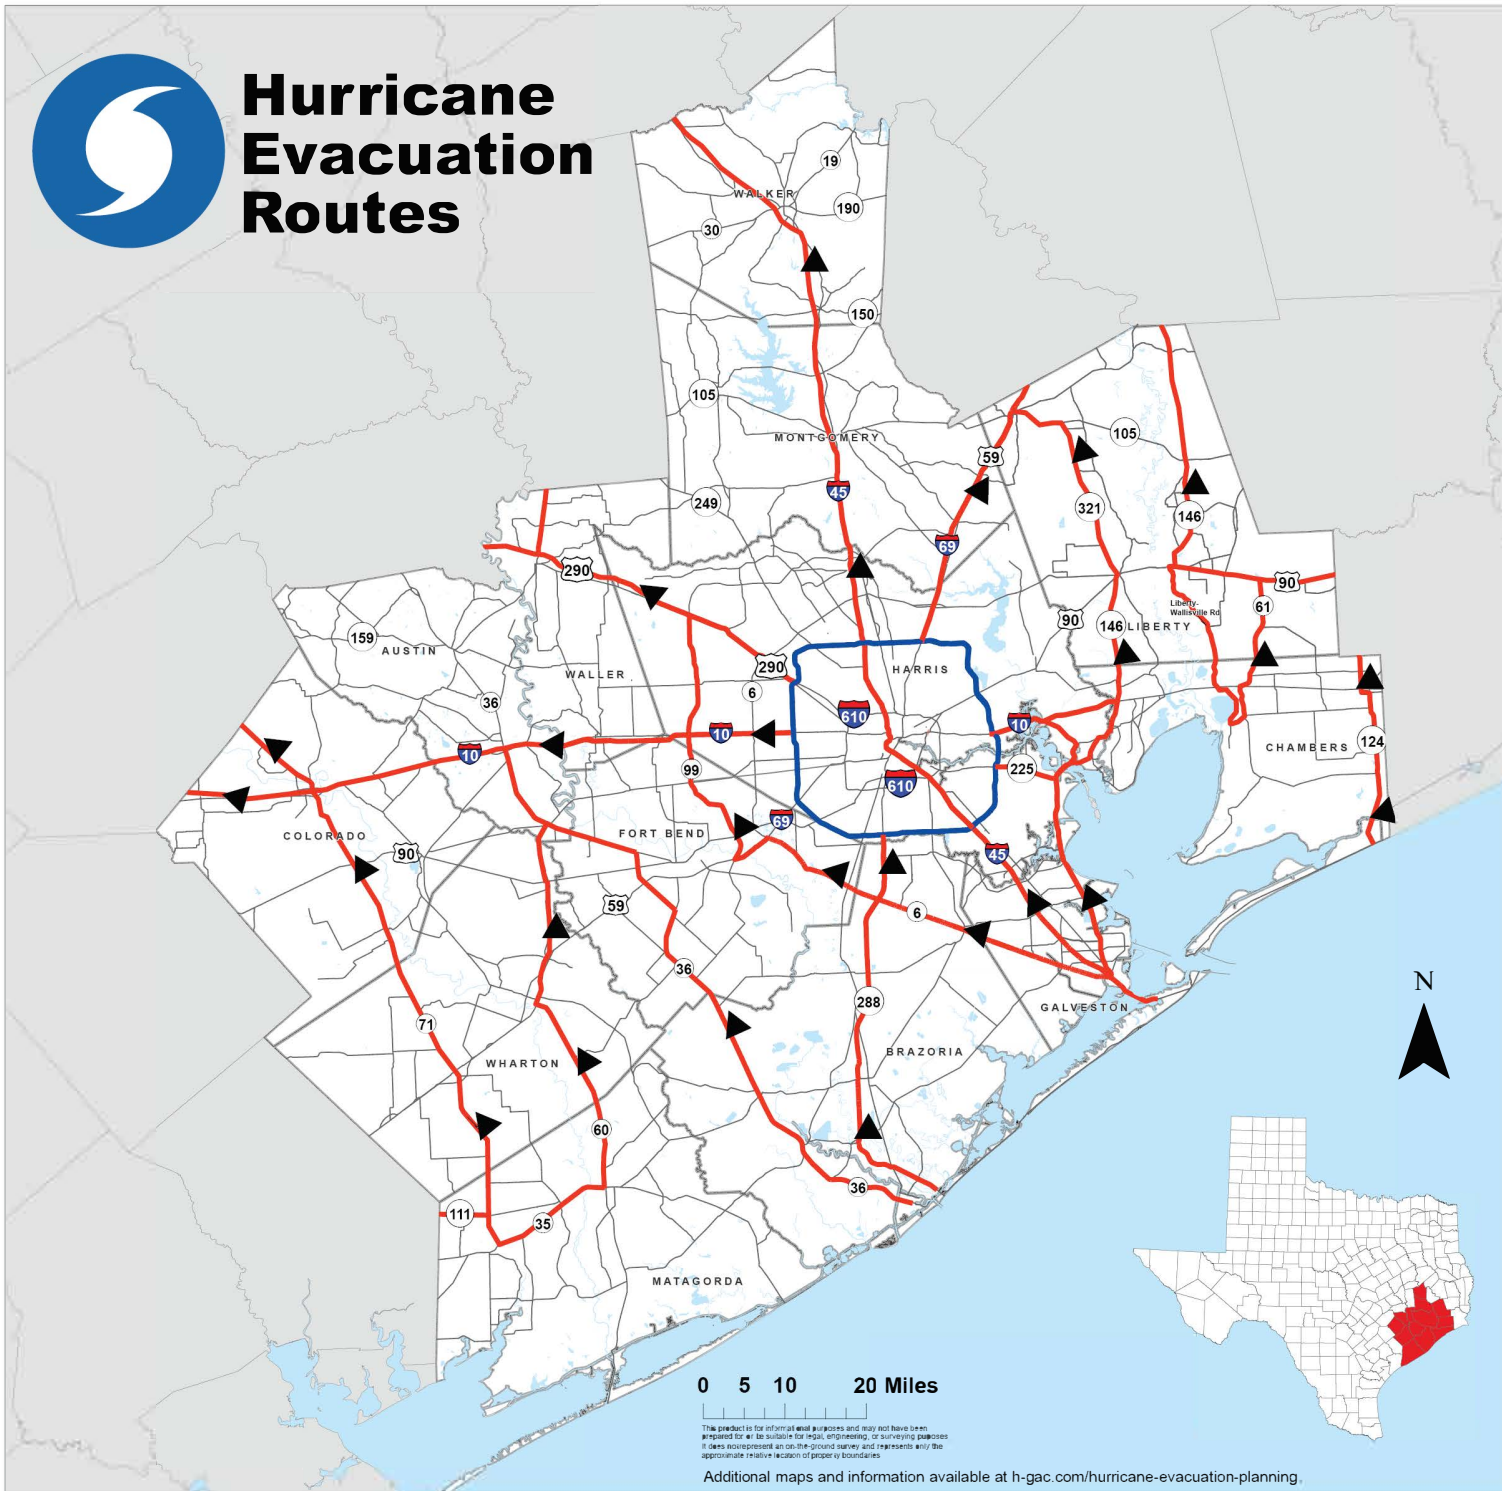

Hurricane Evacuation Routes

H-GAC Region

Austin, Brazoria, Chambers, Colorado, Fort Bend, Galveston, Harris, Liberty, Matagorda, Montgomery, Walker, Waller, Wharton

Route Designation

- ← Evacuation Corridors
- Evacuation Connections
- Other Roads
- County Boundary

Revision Date: March 31, 2022
Expiration Date: December 31, 2022
Map Created by:
Houston-Galveston Area Council