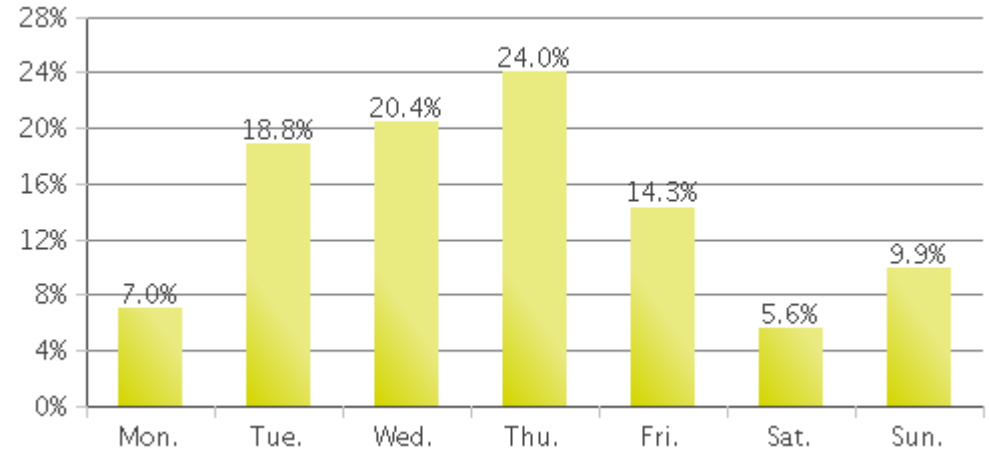

White Oak Trail at 34th St

Period Analyzed: Sunday, March 01, 2020 to Tuesday, March 31, 2020

	Total Traffic for the Analyzed Period	Daily Average	Busiest Day of the Week	Distribution	
				IN	OUT
Pedestrians	60,604	1,955	Thursday	80	20
Cyclists	12,998	419	Sunday	84	16

White Oak Trail at 34th St

Period Analyzed: Sunday, March 01, 2020 to Tuesday, March 31, 2020

White Oak Trail at 34th St (Pedestrians)

Period Analyzed: Sunday, March 01, 2020 to Tuesday, March 31, 2020

Daily Data

Weekly Profile

Hourly Profile during Weekdays

Hourly Profile during the Weekend

White Oak Trail at 34th St (Cyclists)

Period Analyzed: Sunday, March 01, 2020 to Tuesday, March 31, 2020

Daily Data

Weekly Profile