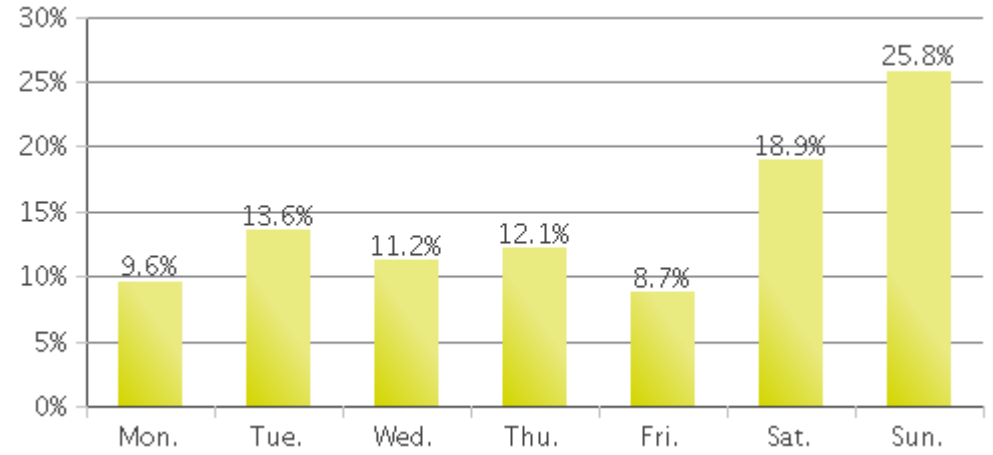

White Oak Trail at 34th St

Period Analyzed: Sunday, March 01, 2020 to Tuesday, March 31, 2020

White Oak Trail at 34th St (Pedestrians)

Period Analyzed: Sunday, March 01, 2020 to Tuesday, March 31, 2020

Daily Data

Weekly Profile

Hourly Profile during Weekdays

Hourly Profile during the Weekend

White Oak Trail at 34th St (Cyclists)

Period Analyzed: Sunday, March 01, 2020 to Tuesday, March 31, 2020

Daily Data

Weekly Profile

Hourly Profile during Weekdays

Hourly Profile during the Weekend