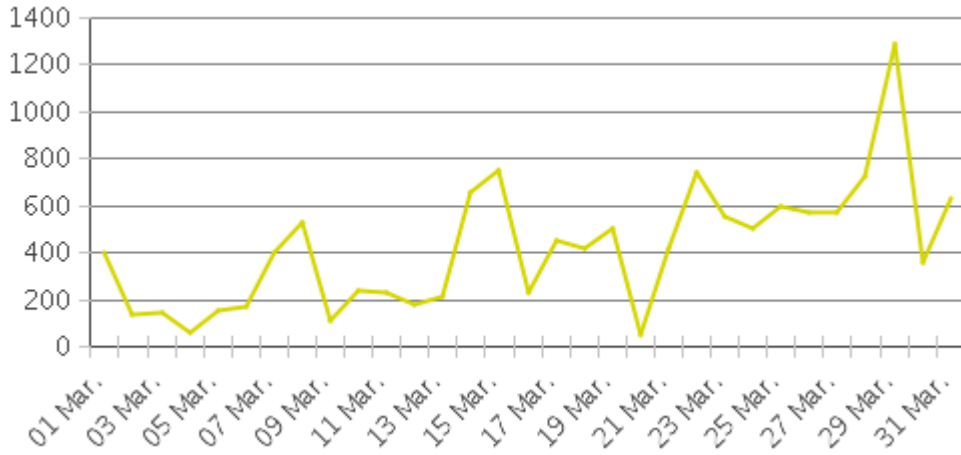

White Oak Trail at 34th St

Period Analyzed: Sunday, March 01, 2020 to Tuesday, March 31, 2020

	Total Traffic for the Analyzed Period	Daily Average	Busiest Day of the Week	Distribution	
				IN	OUT
Pedestrians	60,604	1,955	Thursday	80	20
Cyclists	12,998	419	Sunday	84	16

White Oak Trail at 34th St

Period Analyzed: Sunday, March 01, 2020 to Tuesday, March 31, 2020

White Oak Trail at 34th St (Pedestrians)

Period Analyzed: Sunday, March 01, 2020 to Tuesday, March 31, 2020

Daily Data

Weekly Profile

Hourly Profile during Weekdays

Hourly Profile during the Weekend

White Oak Trail at 34th St (Cyclists)

Period Analyzed: Sunday, March 01, 2020 to Tuesday, March 31, 2020

Daily Data

Weekly Profile

Hourly Profile during Weekdays

Hourly Profile during the Weekend