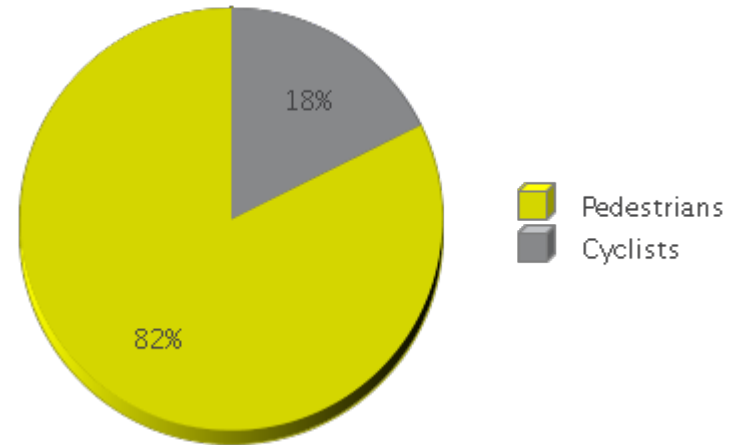

White Oak Trail at 34th St

Period Analyzed: Sunday, March 01, 2020 to Tuesday, March 31, 2020

	Total Traffic for the Analyzed Period	Daily Average	Busiest Day of the Week	Distribution	
				IN	OUT
Pedestrians	60,604	1,955	Thursday	80	20
Cyclists	12,998	419	Sunday	84	16

White Oak Trail at 34th St

Period Analyzed: Sunday, March 01, 2020 to Tuesday, March 31, 2020

White Oak Trail at 34th St (Pedestrians)

Period Analyzed: Sunday, March 01, 2020 to Tuesday, March 31, 2020

Daily Data

Weekly Profile

Hourly Profile during Weekdays

Hourly Profile during the Weekend

White Oak Trail at 34th St (Cyclists)

Period Analyzed: Sunday, March 01, 2020 to Tuesday, March 31, 2020

Daily Data

Weekly Profile