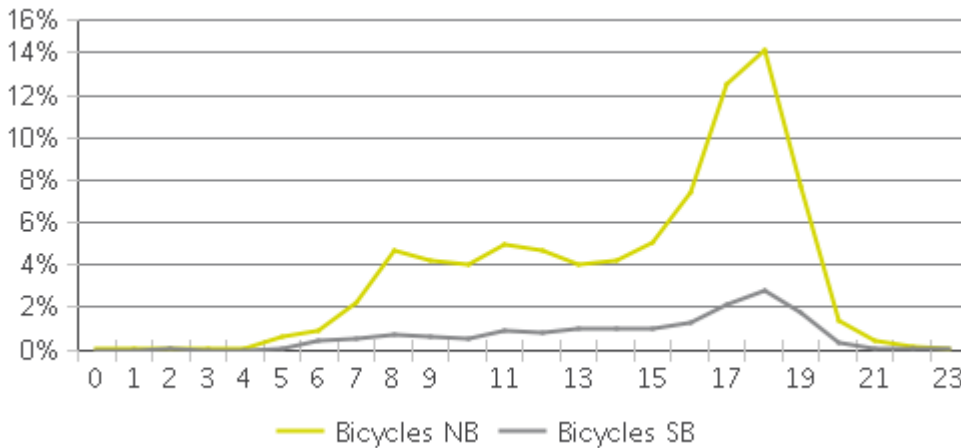

White Oak Trail at 34th St

Period Analyzed: Sunday, March 01, 2020 to Tuesday, March 31, 2020

	Total Traffic for the Analyzed Period	Daily Average	Busiest Day of the Week	Distribution	
				IN	OUT
Pedestrians	60,604	1,955	Thursday	80	20
Cyclists	12,998	419	Sunday	84	16

White Oak Trail at 34th St

Period Analyzed: Sunday, March 01, 2020 to Tuesday, March 31, 2020

White Oak Trail at 34th St (Pedestrians)

Period Analyzed: Sunday, March 01, 2020 to Tuesday, March 31, 2020

Daily Data

Weekly Profile

Hourly Profile during Weekdays

Hourly Profile during the Weekend

White Oak Trail at 34th St (Cyclists)

Period Analyzed: Sunday, March 01, 2020 to Tuesday, March 31, 2020

Daily Data

Weekly Profile

Hourly Profile during Weekdays

Hourly Profile during the Weekend