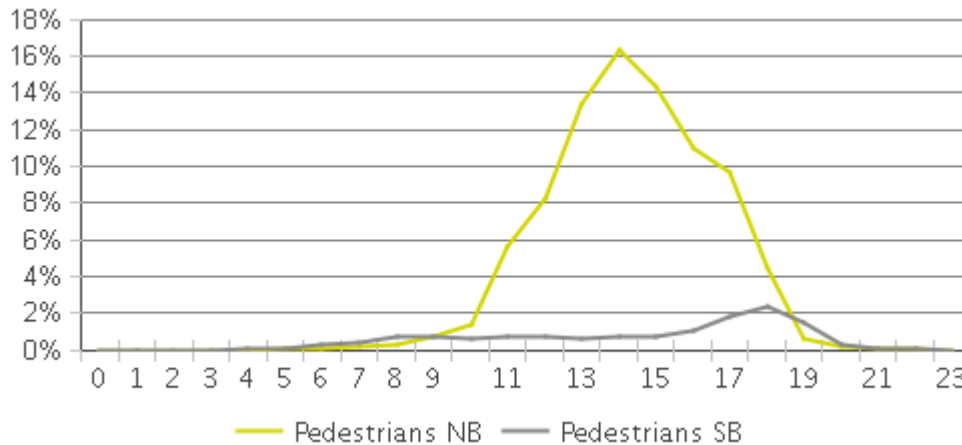

White Oak Trail at 34th St

Period Analyzed: Sunday, March 01, 2020 to Tuesday, March 31, 2020

	Total Traffic for the Analyzed Period	Daily Average	Busiest Day of the Week	Distribution	
				IN	OUT
Pedestrians	60,604	1,955	Thursday	80	20
Cyclists	12,998	419	Sunday	84	16

White Oak Trail at 34th St

Period Analyzed: Sunday, March 01, 2020 to Tuesday, March 31, 2020

White Oak Trail at 34th St (Pedestrians)

Period Analyzed: Sunday, March 01, 2020 to Tuesday, March 31, 2020

Daily Data

Weekly Profile

Hourly Profile during Weekdays

Hourly Profile during the Weekend

White Oak Trail at 34th St (Cyclists)

Period Analyzed: Sunday, March 01, 2020 to Tuesday, March 31, 2020

Daily Data

Weekly Profile