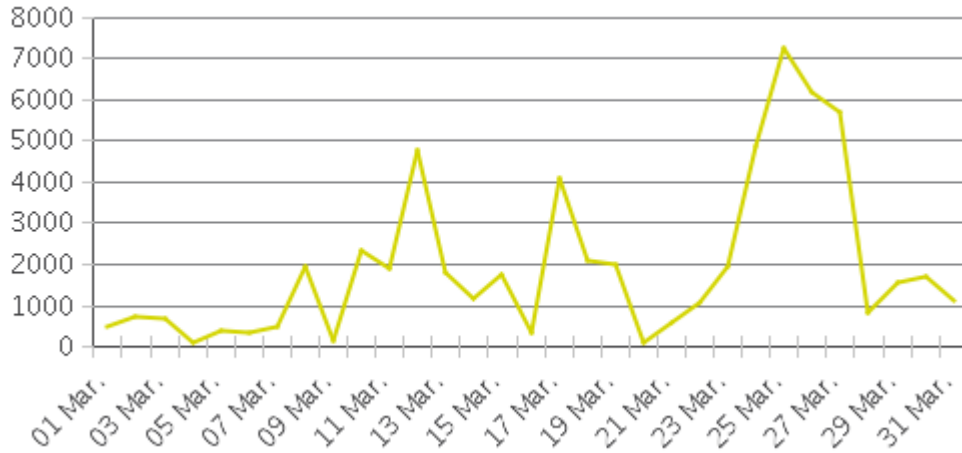

White Oak Trail at 34th St

Period Analyzed: Sunday, March 01, 2020 to Tuesday, March 31, 2020

	Total Traffic for the Analyzed Period	Daily Average	Busiest Day of the Week	Distribution	
				IN	OUT
Pedestrians	60,604	1,955	Thursday	80	20
Cyclists	12,998	419	Sunday	84	16

White Oak Trail at 34th St

Period Analyzed: Sunday, March 01, 2020 to Tuesday, March 31, 2020

White Oak Trail at 34th St (Pedestrians)

Period Analyzed: Sunday, March 01, 2020 to Tuesday, March 31, 2020

Daily Data

Weekly Profile

Hourly Profile during Weekdays

Hourly Profile during the Weekend

White Oak Trail at 34th St (Cyclists)

Period Analyzed: Sunday, March 01, 2020 to Tuesday, March 31, 2020

Daily Data

Weekly Profile