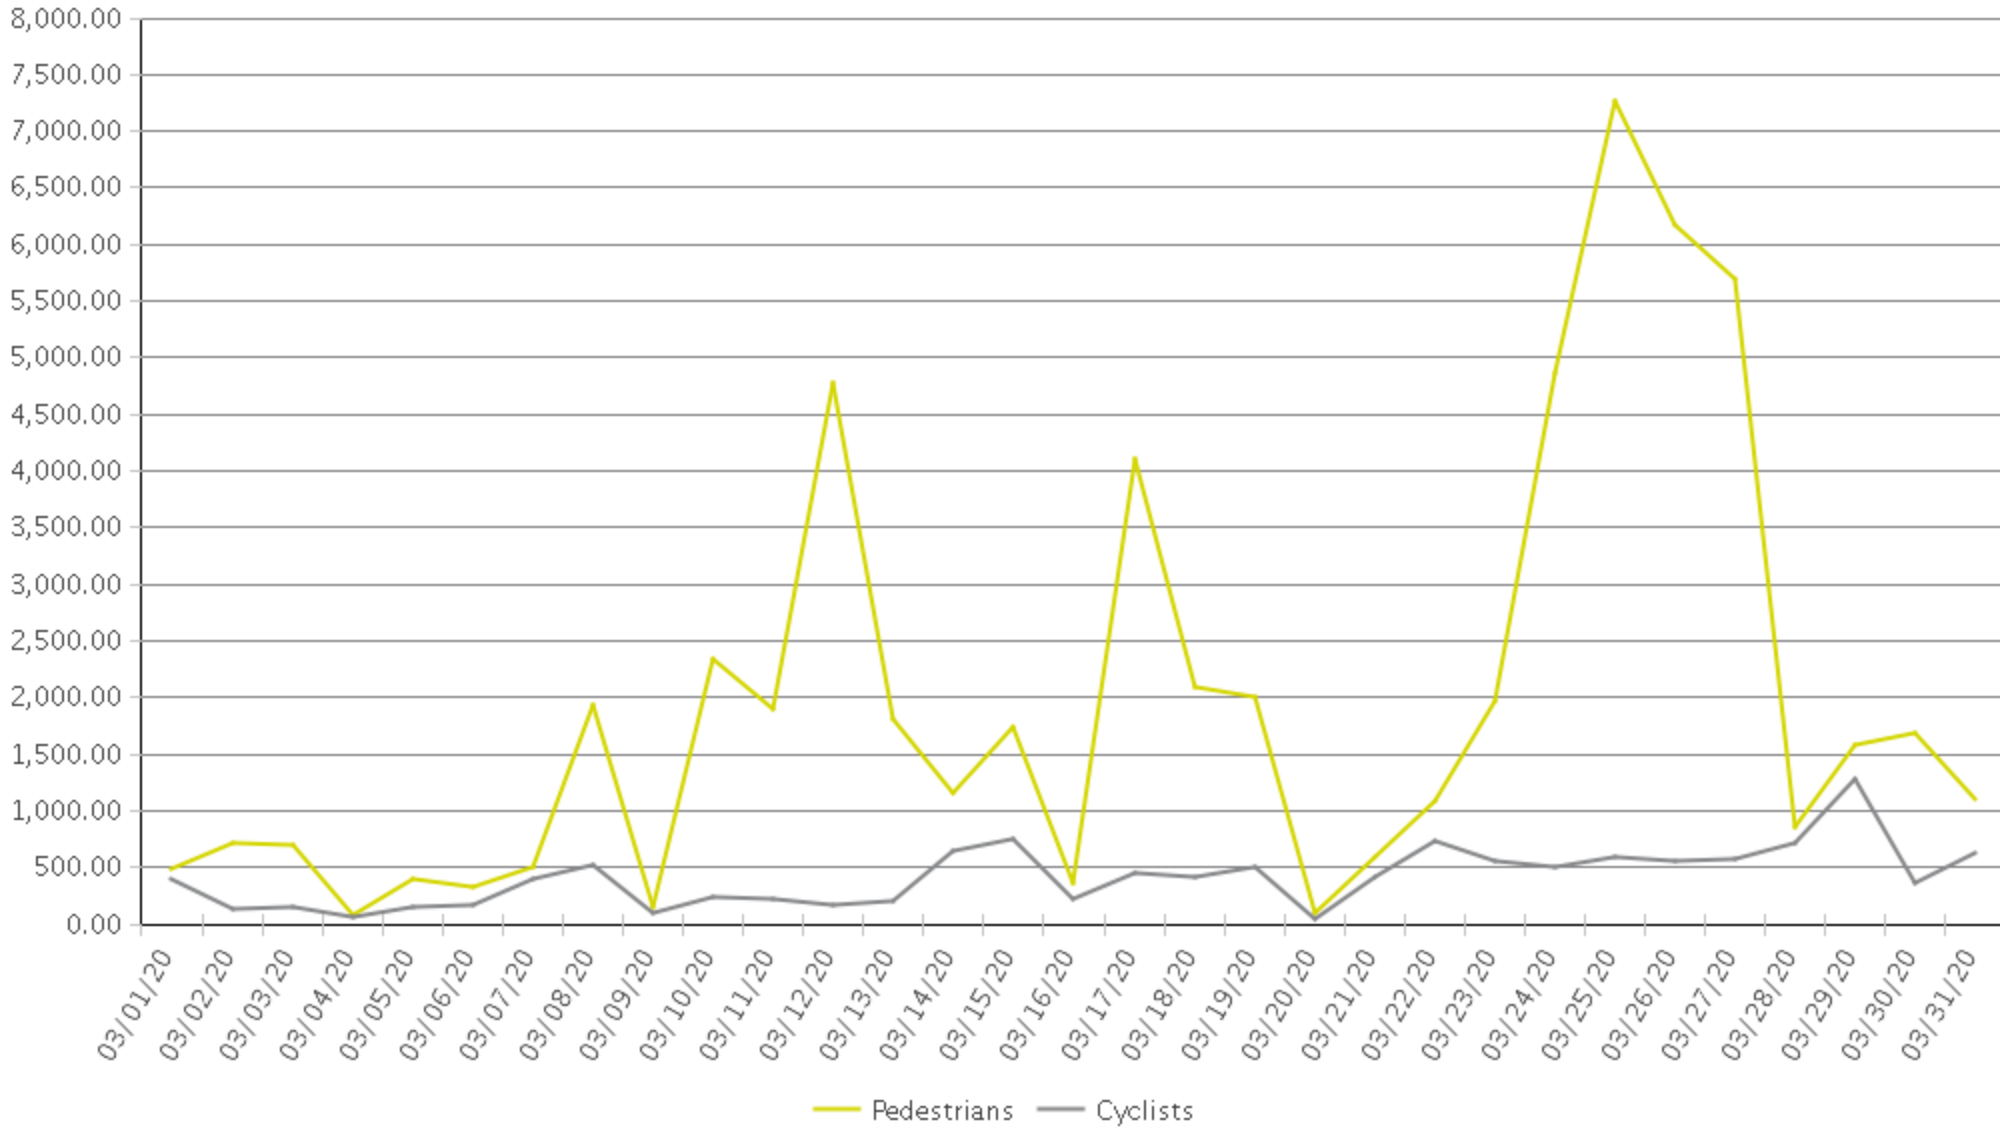

White Oak Trail at 34th St

Period Analyzed: Sunday, March 01, 2020 to Tuesday, March 31, 2020

	Total Traffic for the Analyzed Period	Daily Average	Busiest Day of the Week	Distribution	
				IN	OUT
Pedestrians	60,604	1,955	Thursday	80	20
Cyclists	12,998	419	Sunday	84	16

White Oak Trail at 34th St

Period Analyzed: Sunday, March 01, 2020 to Tuesday, March 31, 2020

White Oak Trail at 34th St (Pedestrians)

Period Analyzed: Sunday, March 01, 2020 to Tuesday, March 31, 2020

Daily Data

Weekly Profile

Hourly Profile during Weekdays

Hourly Profile during the Weekend

White Oak Trail at 34th St (Cyclists)

Period Analyzed: Sunday, March 01, 2020 to Tuesday, March 31, 2020

Daily Data

Weekly Profile