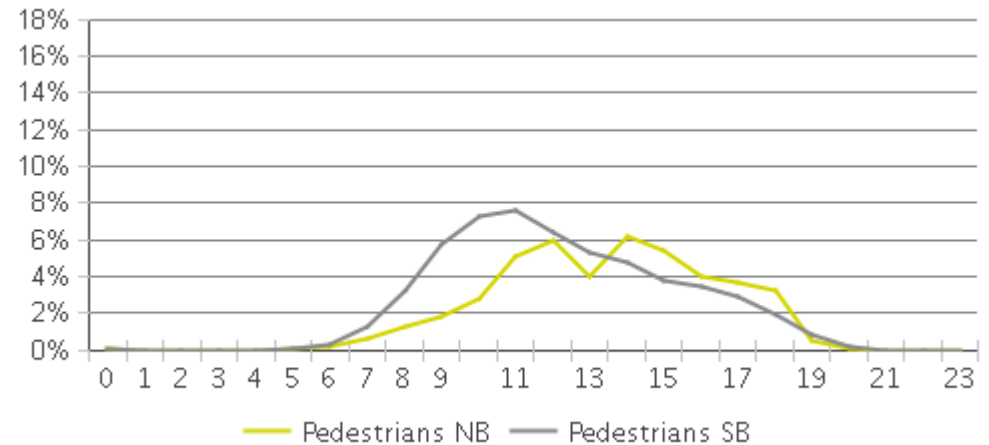

White Oak Trail at 34th St

Period Analyzed: Sunday, March 01, 2020 to Tuesday, March 31, 2020

	Total Traffic for the Analyzed Period	Daily Average	Busiest Day of the Week	Distribution	
				IN	OUT
Pedestrians	60,604	1,955	Thursday	80	20
Cyclists	12,998	419	Sunday	84	16

White Oak Trail at 34th St

Period Analyzed: Sunday, March 01, 2020 to Tuesday, March 31, 2020

White Oak Trail at 34th St (Pedestrians)

Period Analyzed: Sunday, March 01, 2020 to Tuesday, March 31, 2020

Daily Data

Weekly Profile

Hourly Profile during Weekdays

Hourly Profile during the Weekend

White Oak Trail at 34th St (Cyclists)

Period Analyzed: Sunday, March 01, 2020 to Tuesday, March 31, 2020

Daily Data

Weekly Profile