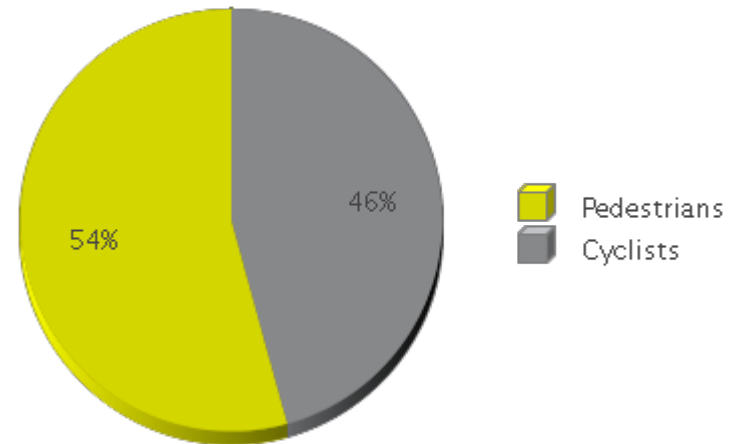

# White Oak Trail at 34th St

Period Analyzed: Friday, December 01, 2017 to Sunday, December 31, 2017

	Total Traffic for the Analyzed Period	Daily Average	Busiest Day of the Week	Distribution	
				IN	OUT
Pedestrians	3,731	120	Sunday	47	53
Cyclists	3,143	101	Sunday	83	17

# White Oak Trail at 34th St

Period Analyzed: Friday, December 01, 2017 to Sunday, December 31, 2017