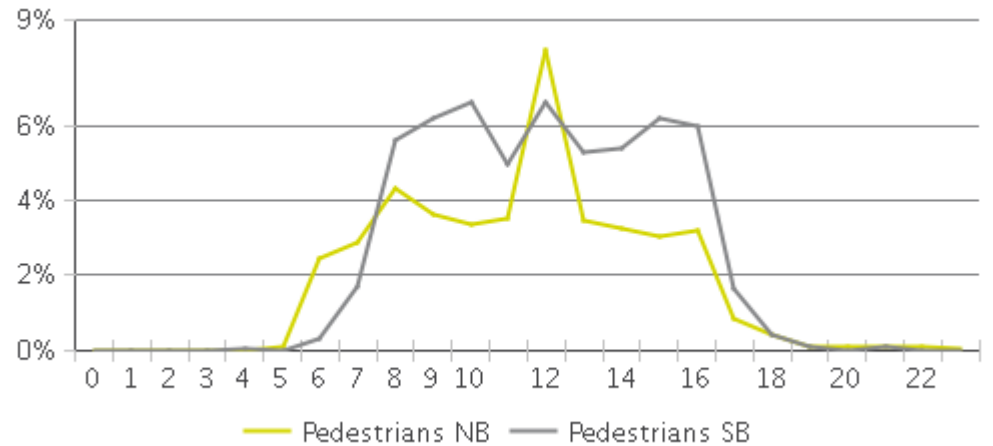

Hourly Profile during the Weekend