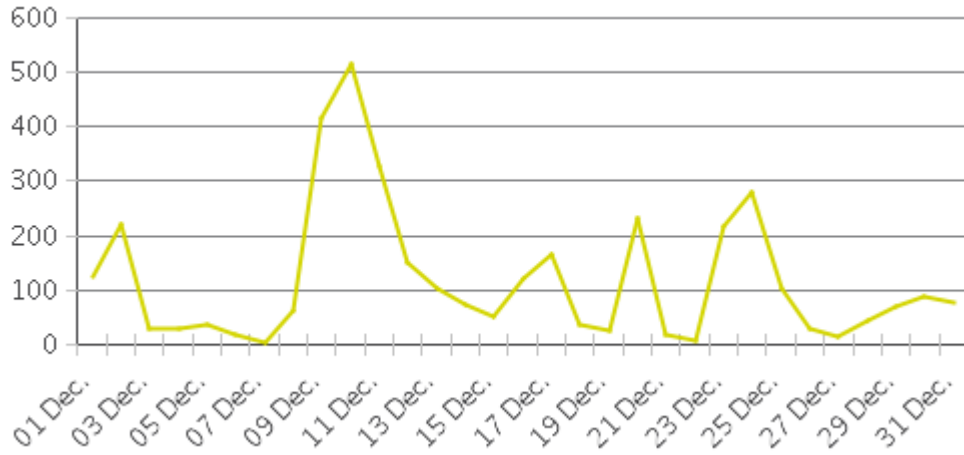

White Oak Trail at 34th St (Pedestrians)

Period Analyzed: Friday, December 01, 2017 to Sunday, December 31, 2017

Daily Data