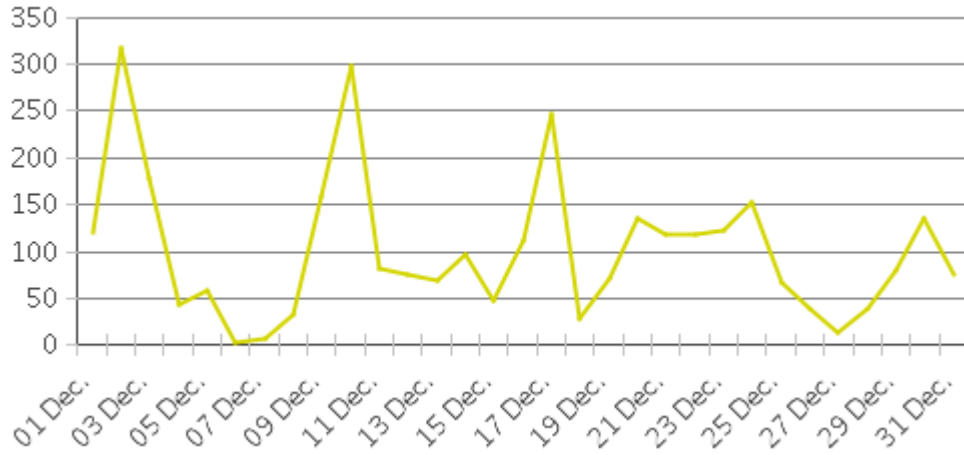

White Oak Trail at 34th St (Cyclists)

Period Analyzed: Friday, December 01, 2017 to Sunday, December 31, 2017

Daily Data