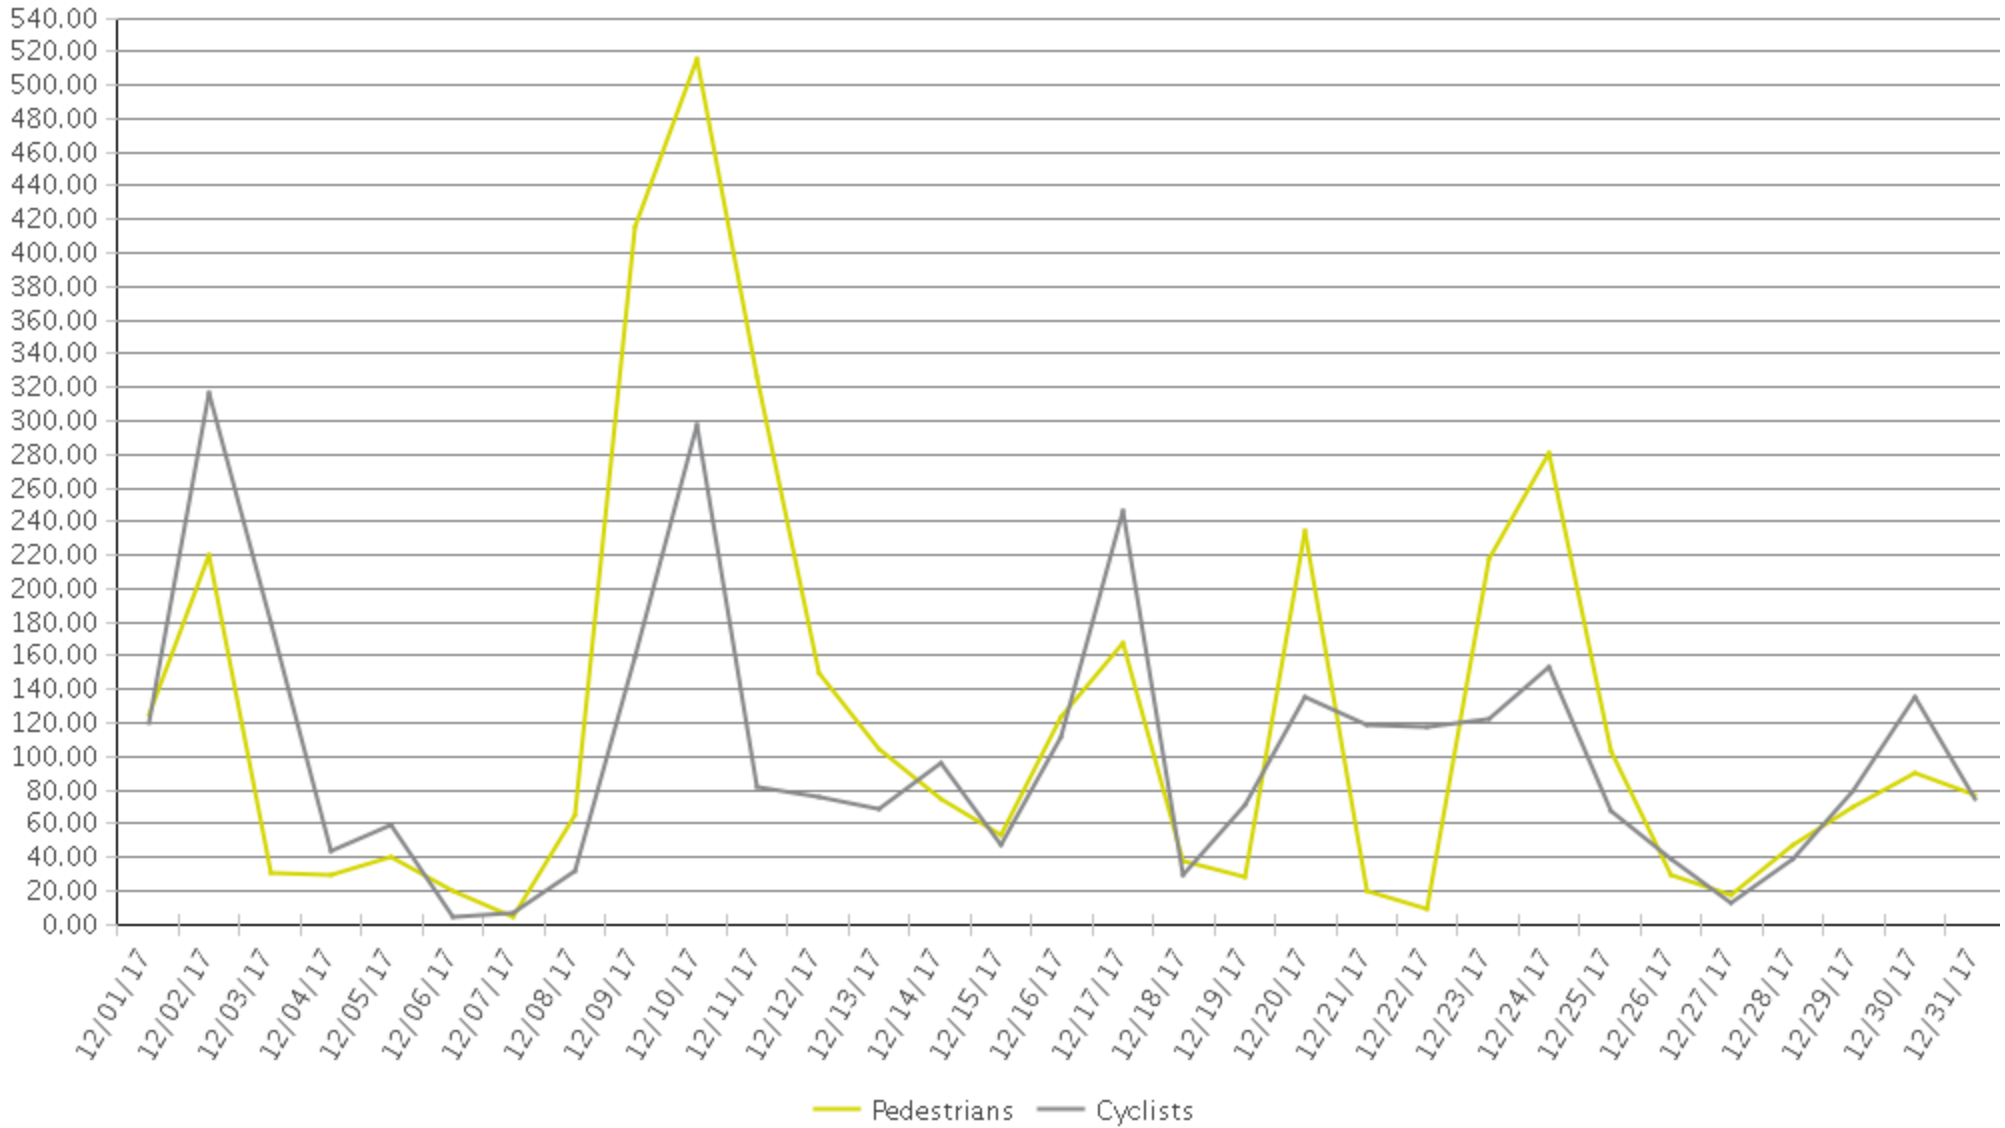

# White Oak Trail at 34th St

Period Analyzed: Friday, December 01, 2017 to Sunday, December 31, 2017

	Total Traffic for the Analyzed Period	Daily Average	Busiest Day of the Week	Distribution	
				IN	OUT
Pedestrians	3,731	120	Sunday	47	53
Cyclists	3,143	101	Sunday	83	17

# White Oak Trail at 34th St

Period Analyzed: Friday, December 01, 2017 to Sunday, December 31, 2017

# White Oak Trail at 34th St (Pedestrians)

Period Analyzed: Friday, December 01, 2017 to Sunday, December 31, 2017

# White Oak Trail at 34th St (Cyclists)

Period Analyzed: Friday, December 01, 2017 to Sunday, December 31, 2017