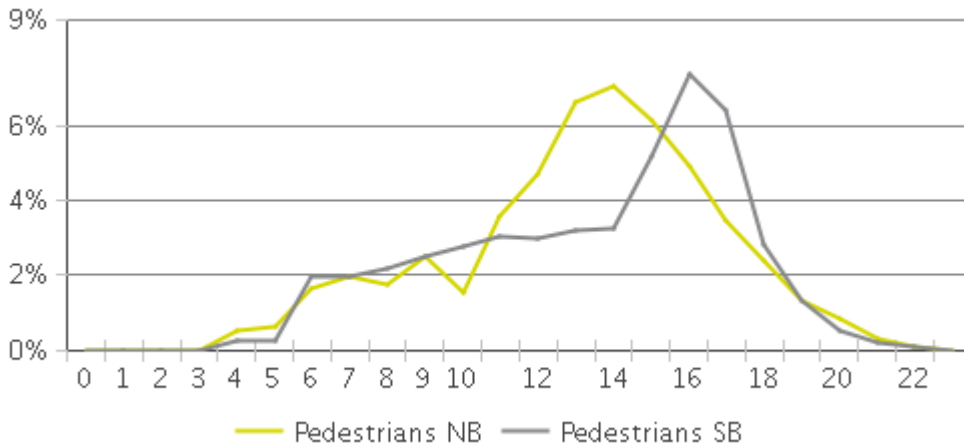

Hourly Profile during Weekdays