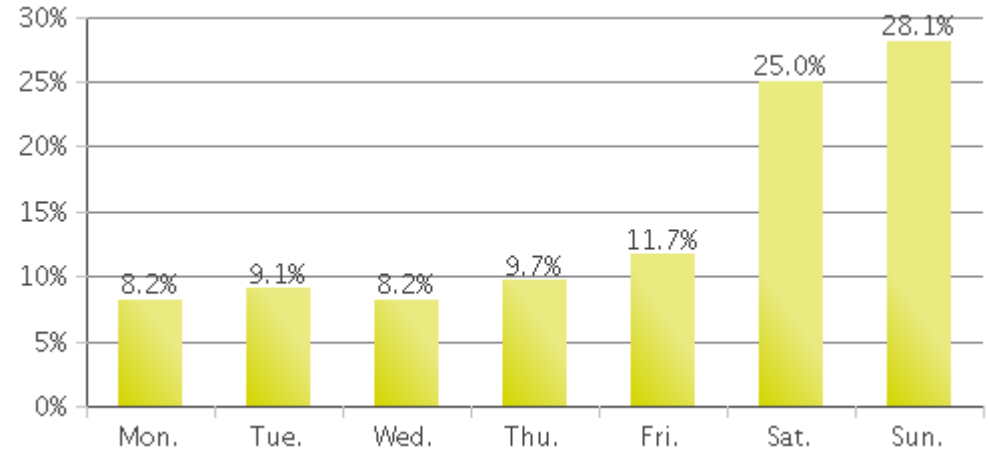

Weekly Profile