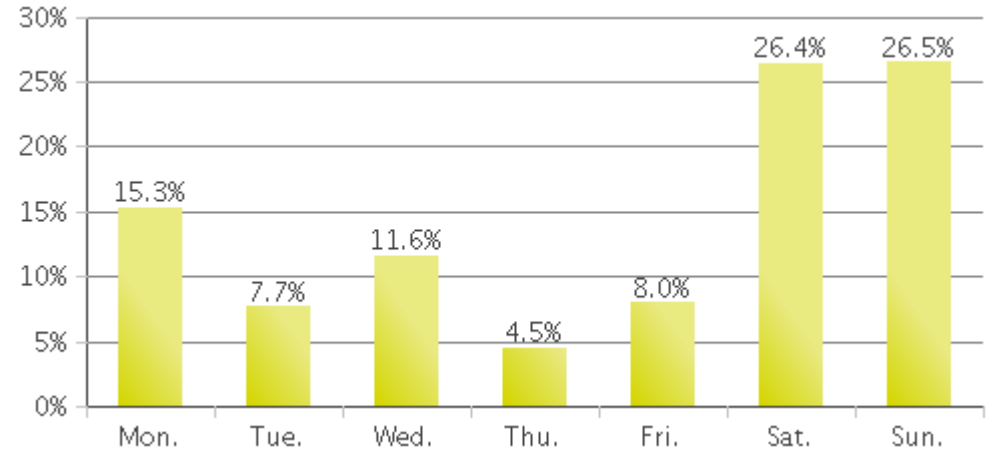

Weekly Profile