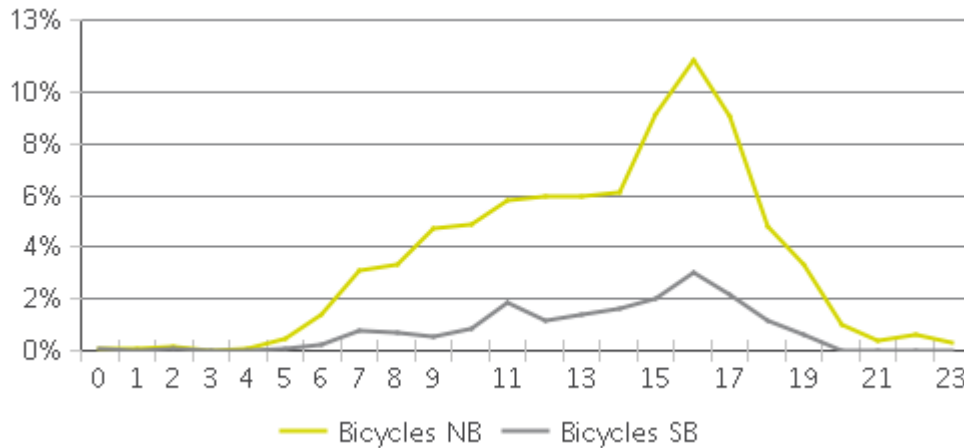

Hourly Profile during Weekdays