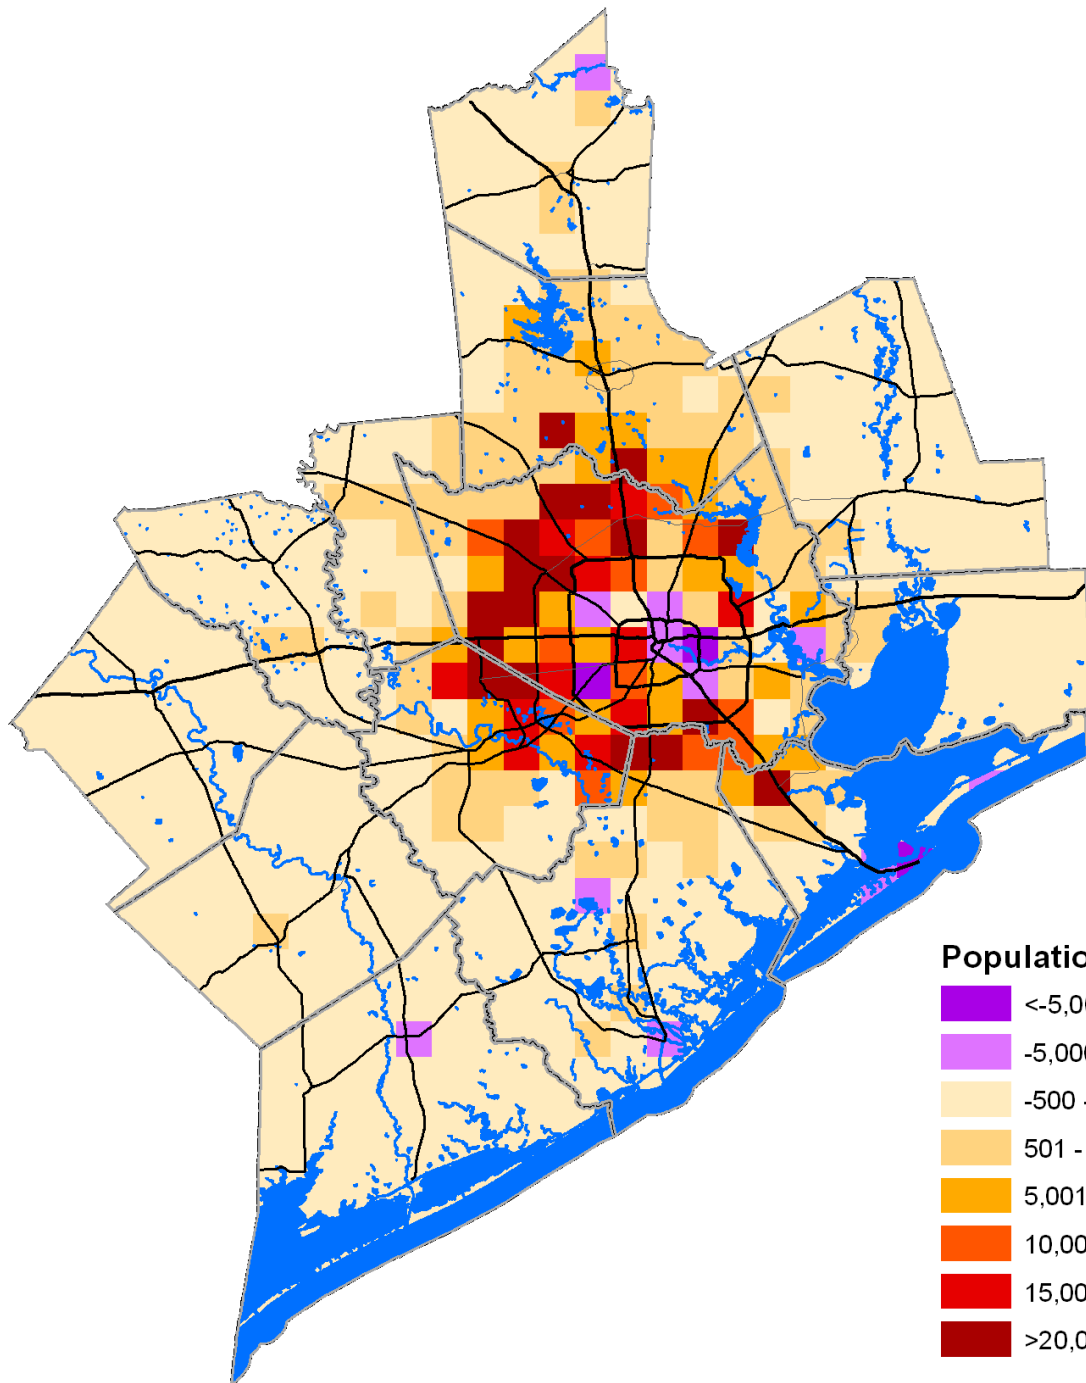

Population Growth, 2000-2010

Houston-Galveston
Area Council