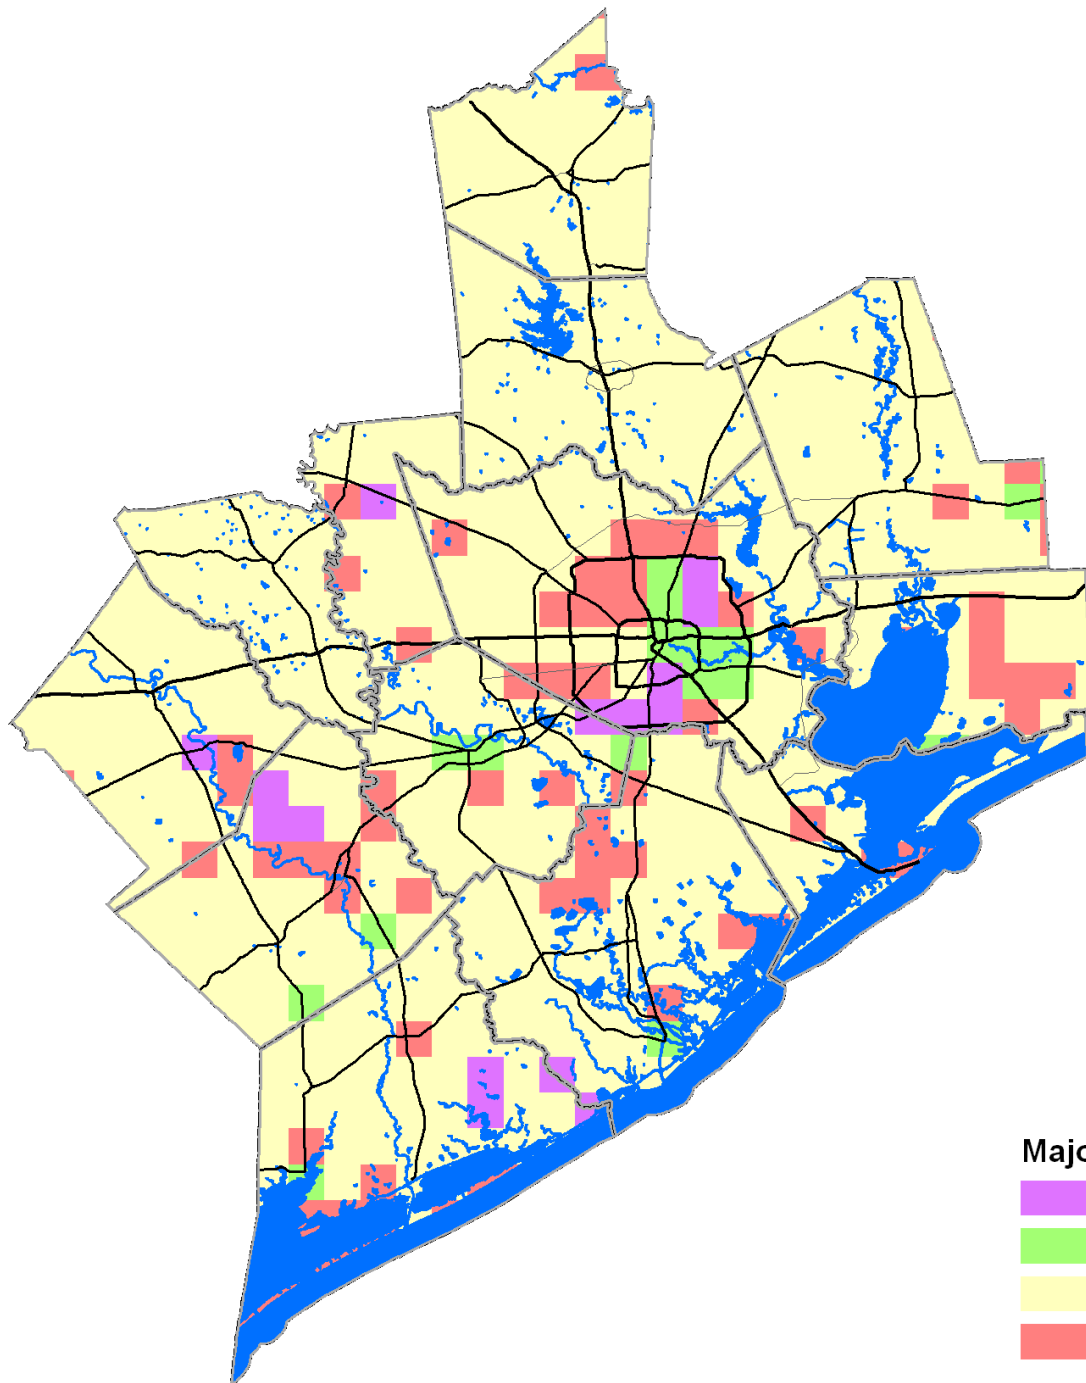

Population Growth, 1990-2000

Houston-Galveston
Area Council

Population Growth, 2000-2010

Houston-Galveston
Area Council

Majority Population, 1990

-  Black
-  Hispanic
-  White
-  No Majority

Majority Population, 2000

-  Black
-  Hispanic
-  White
-  No Majority

Majority Population, 2010

- Black
- Hispanic
- White
- No Majority