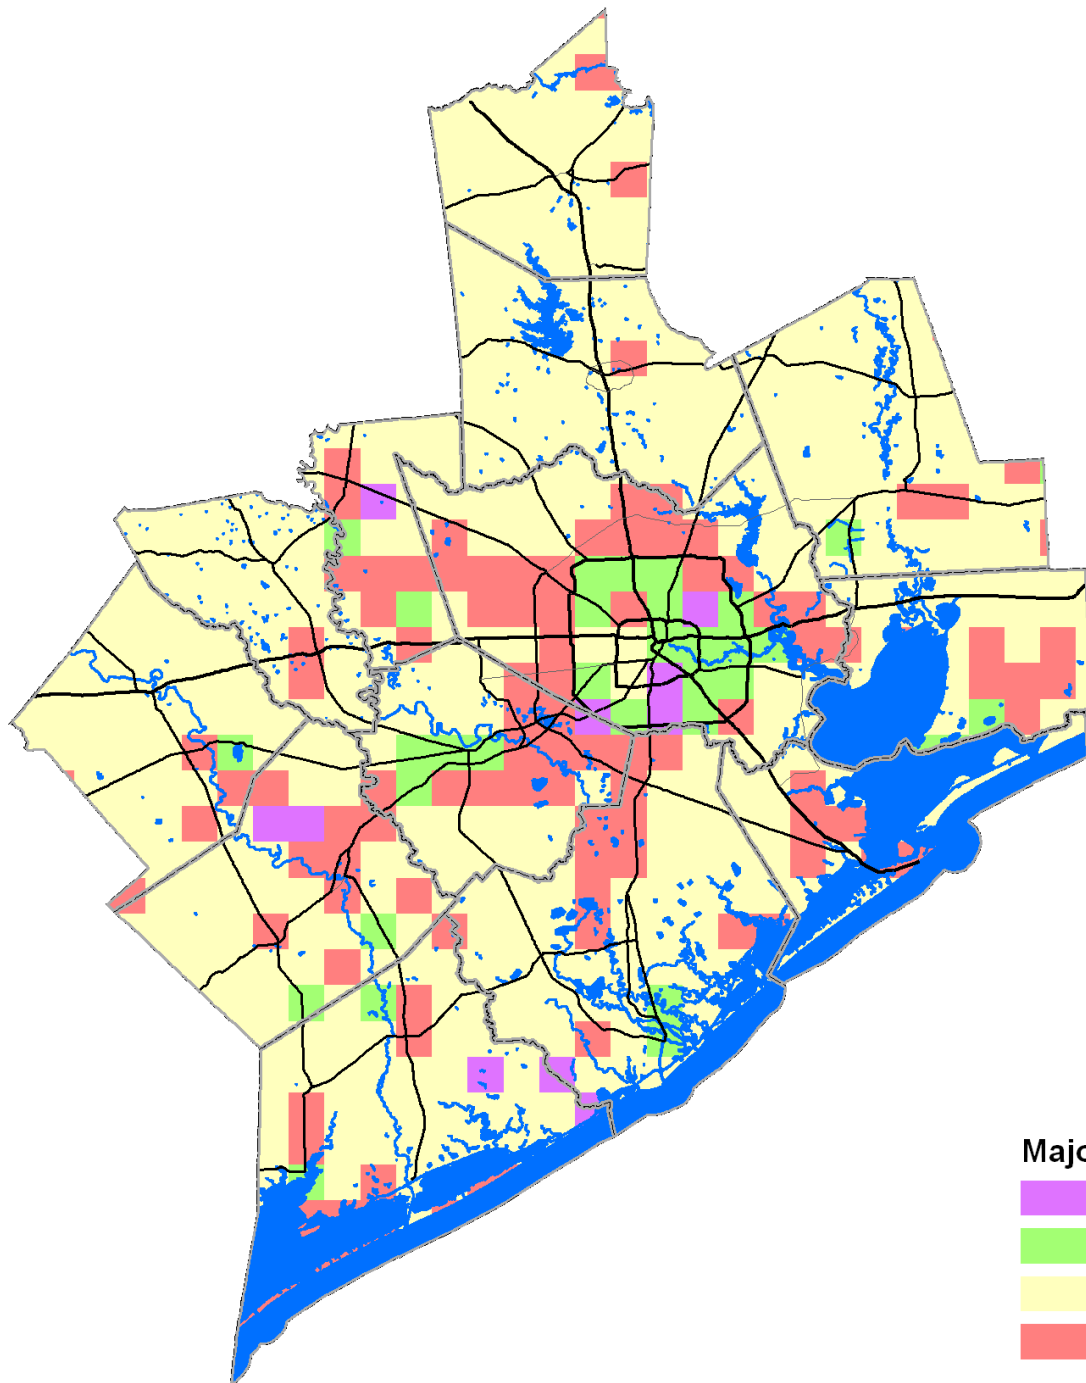

Population Growth, 1990-2000

Houston-Galveston
Area Council

Population Growth, 2000-2010

Houston-Galveston
Area Council

Majority Population, 1990

-  Black
-  Hispanic
-  White
-  No Majority

Majority Population, 2000

-  Black
-  Hispanic
-  White
-  No Majority

Majority Population, 2010

- Black
- Hispanic
- White
- No Majority