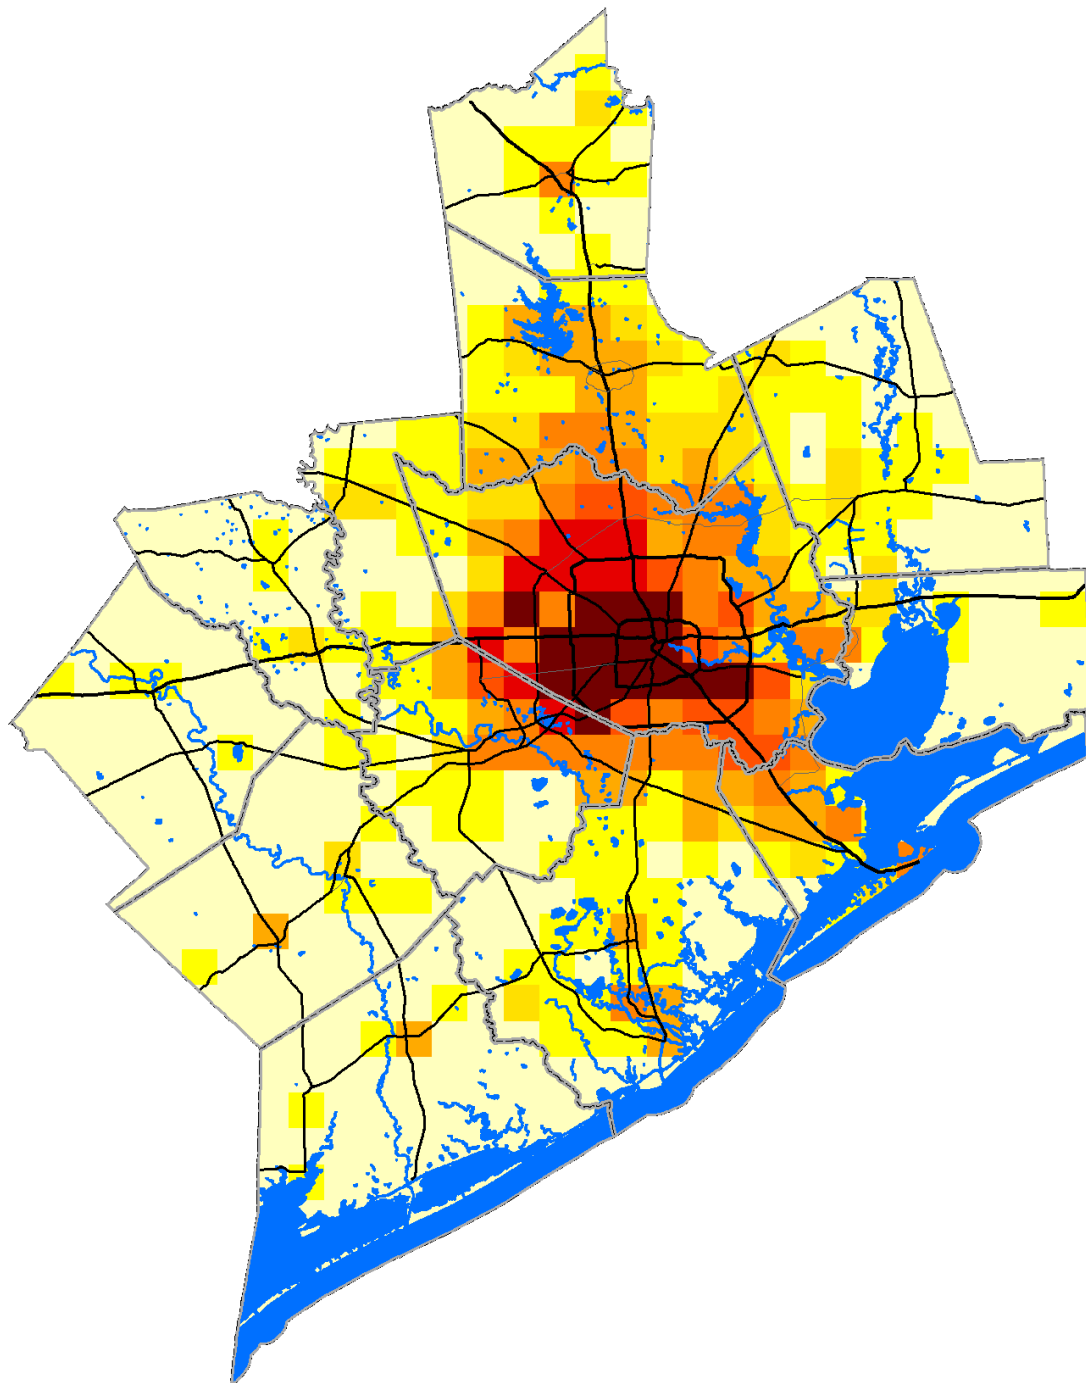

H-GAC Services

- 2010 Redistricting Data & GIS Files on H-GAC website
- Staff assistance with Census and ACS data

Growth by Region

Population, 1990

Population, 2000

Houston-Galveston
Area Council

Population, 2010

-  Black
-  Hispanic
-  White
-  No Majority

Majority Population, 2010

- Black
- Hispanic
- White
- No Majority