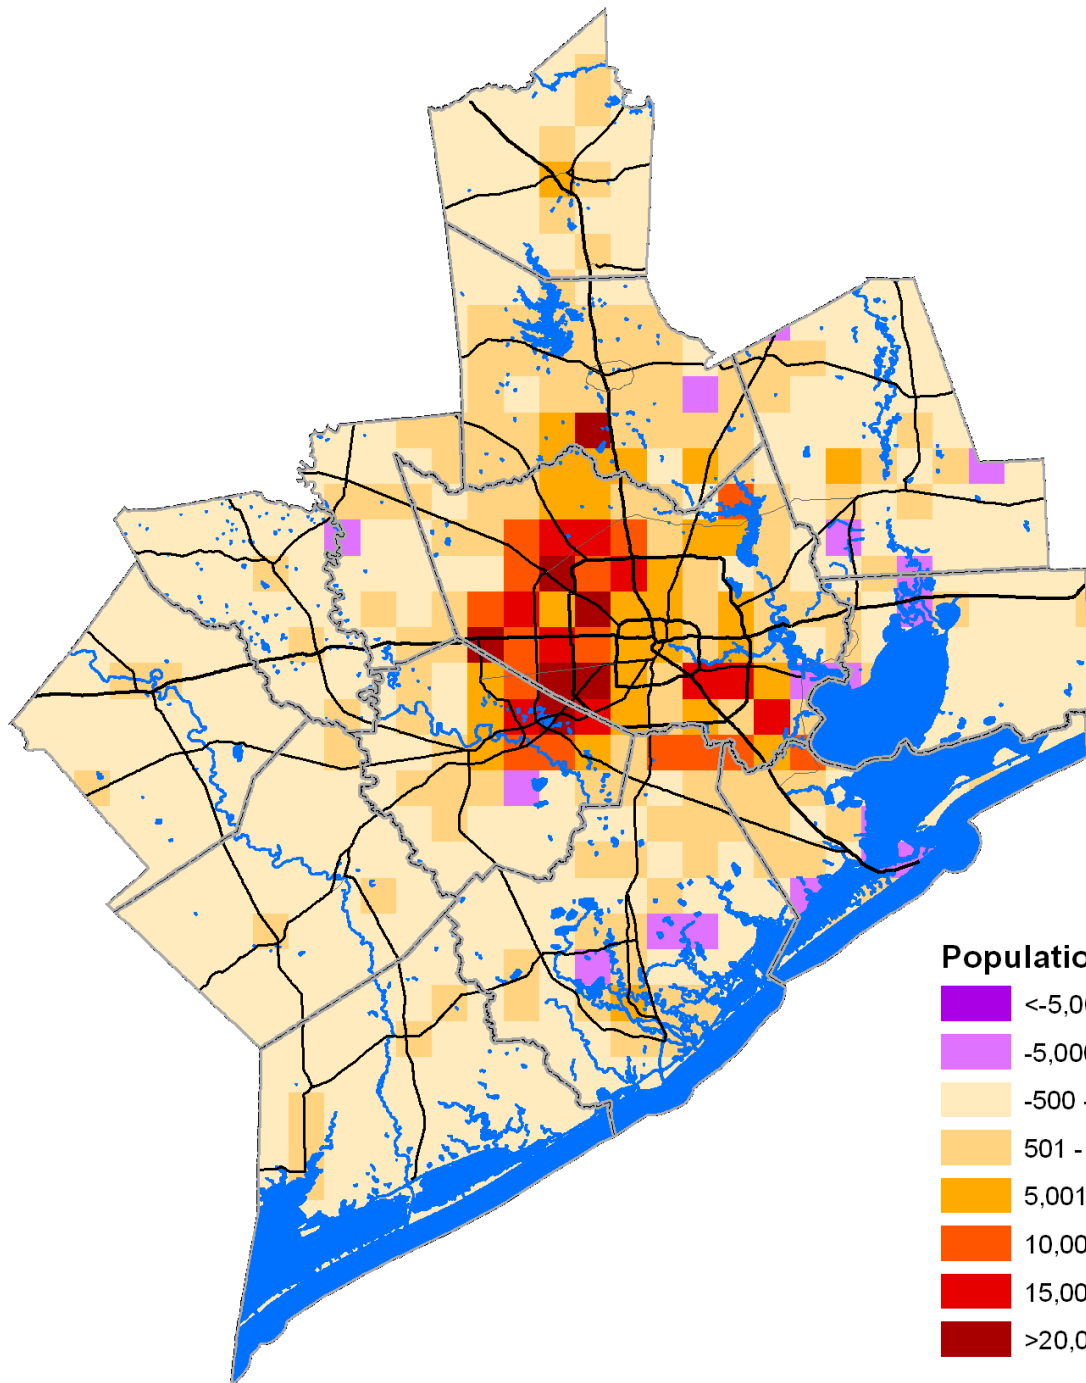

H-GAC Services

- 2010 Redistricting Data & GIS Files on H-GAC website
- Staff assistance with Census and ACS data

Growth by Region

Population, 1990

Population, 2000

Houston-Galveston
Area Council

Population, 2010

-  Black
-  Hispanic
-  White
-  No Majority

Majority Population, 2010

- Black
- Hispanic
- White
- No Majority