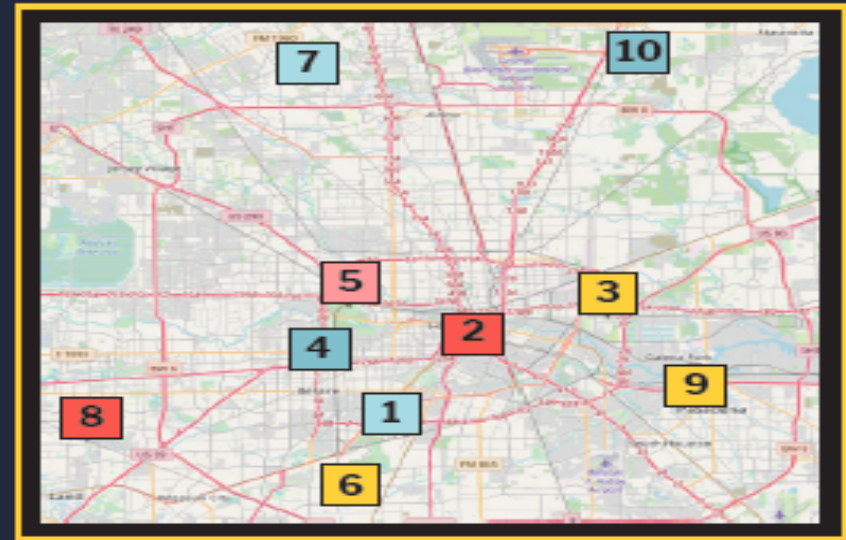

Drive Thru Voting Locations

Votación Auto-servicio

BẦU CỬ TỪ TRÊN XE

無須下車投票

- **1** NRG Arena
  Hall D
  1 NRG Parkway
  Houston, 77054
- **2** Toyota Center
  VIP A and B
  1510 Polk Street
  Houston, 77002
- **3** Houston Food Bank
  Community Room
  535 Portwall Street
  Houston, 77029
- **4** HCC West Loop South
  Auditorium
  5601 West Loop South
  Houston, 77081
- **5** Resurrection Metropolitan
  Community Church
  Classrooms 106 & 108
  2025 West 11th Street
  Houston, 77008

- **6** Kingdom Builders Center
  Great Room
  6011 West Orem Drive
  Houston, 77085
- **7** Fallbrook Church
  12512 Walters Road
  Houston, TX 77014
- **8** HCC Alief Bissonnet
  13803 Bissonnet Street
  Houston, TX 77083
- **9** John Phelps Harris County
  Courthouse Annex
  101 S Richey Street
  Pasadena, TX 77506
- **10** Humble Civic Center
  8233 Will Clayton Pkwy.
  Humble, TX 77338