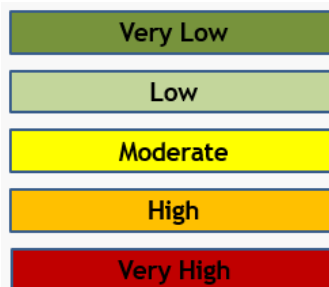

Wildfire Risk to H-GAC Counties

<https://www.texaswildfirerisk.com/map/Public#whats-your-risk>