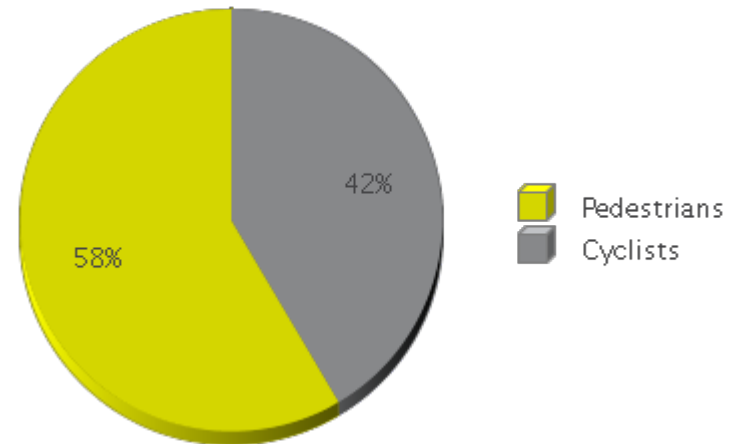

White Oak Trail at 34th St

Period Analyzed: Monday, October 01, 2018 to Wednesday, October 31, 2018

	Total Traffic for the Analyzed Period	Daily Average	Busiest Day of the Week	Distribution	
				IN	OUT
Pedestrians	8,711	281	Sunday	27	73
Cyclists	6,180	199	Sunday	84	16

White Oak Trail at 34th St

Period Analyzed: Monday, October 01, 2018 to Wednesday, October 31, 2018

White Oak Trail at 34th St (Pedestrians)

Period Analyzed: Monday, October 01, 2018 to Wednesday, October 31, 2018

Daily Data

Weekly Profile

Hourly Profile during Weekdays

Hourly Profile during the Weekend

White Oak Trail at 34th St (Cyclists)

Period Analyzed: Monday, October 01, 2018 to Wednesday, October 31, 2018

Daily Data