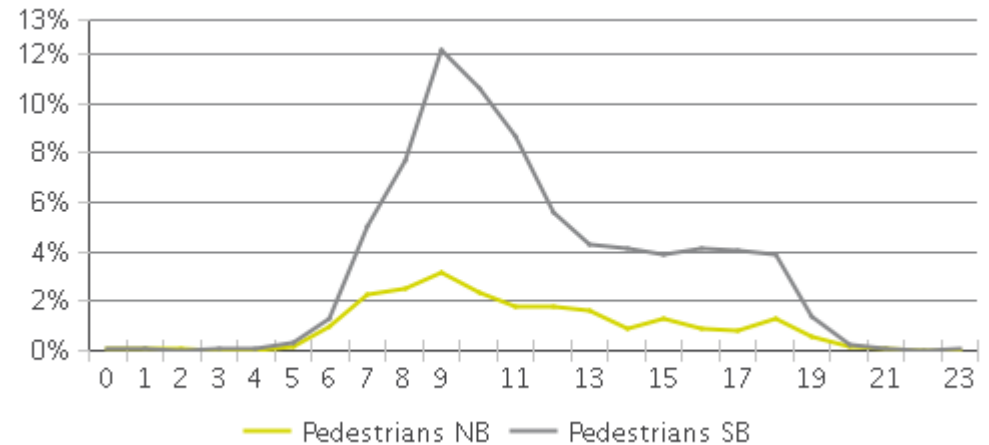

White Oak Trail at 34th St

Period Analyzed: Monday, October 01, 2018 to Wednesday, October 31, 2018

	Total Traffic for the Analyzed Period	Daily Average	Busiest Day of the Week	Distribution	
				IN	OUT
Pedestrians	8,711	281	Sunday	27	73
Cyclists	6,180	199	Sunday	84	16

White Oak Trail at 34th St

Period Analyzed: Monday, October 01, 2018 to Wednesday, October 31, 2018

White Oak Trail at 34th St (Pedestrians)

Period Analyzed: Monday, October 01, 2018 to Wednesday, October 31, 2018

Daily Data

Weekly Profile

Hourly Profile during Weekdays

Hourly Profile during the Weekend

White Oak Trail at 34th St (Cyclists)

Period Analyzed: Monday, October 01, 2018 to Wednesday, October 31, 2018

Daily Data

Weekly Profile

Hourly Profile during Weekdays

Hourly Profile during the Weekend