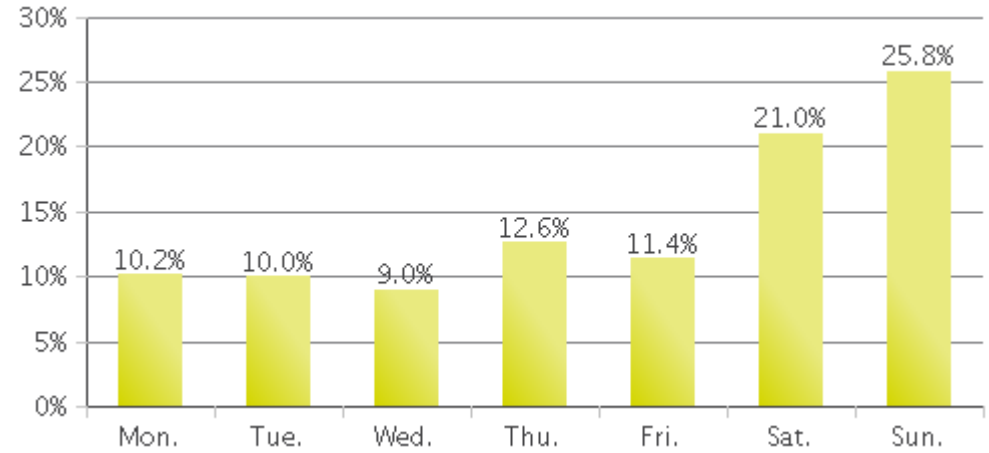

White Oak Trail at 34th St

Period Analyzed: Monday, October 01, 2018 to Wednesday, October 31, 2018

	Total Traffic for the Analyzed Period	Daily Average	Busiest Day of the Week	Distribution	
				IN	OUT
Pedestrians	8,711	281	Sunday	27	73
Cyclists	6,180	199	Sunday	84	16

White Oak Trail at 34th St

Period Analyzed: Monday, October 01, 2018 to Wednesday, October 31, 2018

White Oak Trail at 34th St (Pedestrians)

Period Analyzed: Monday, October 01, 2018 to Wednesday, October 31, 2018

Daily Data

Weekly Profile

Hourly Profile during Weekdays

Hourly Profile during the Weekend

White Oak Trail at 34th St (Cyclists)

Period Analyzed: Monday, October 01, 2018 to Wednesday, October 31, 2018

Daily Data