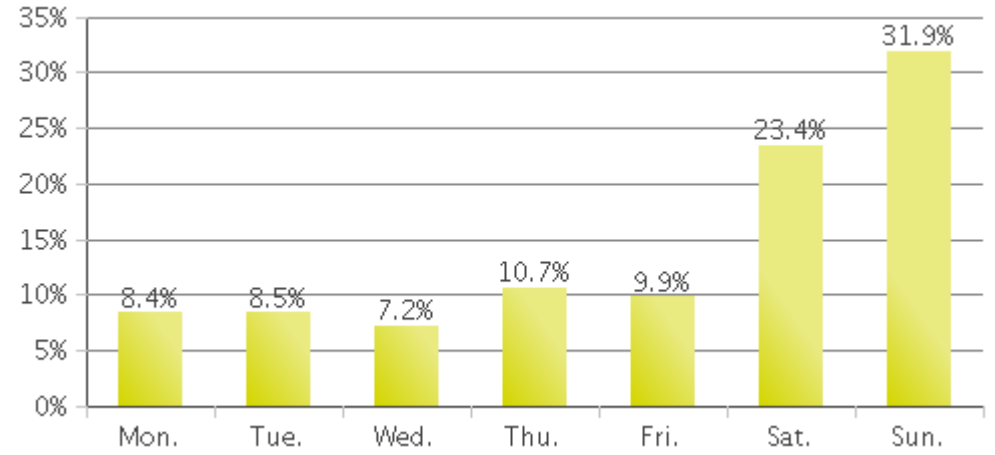

White Oak Trail at 34th St

Period Analyzed: Monday, October 01, 2018 to Wednesday, October 31, 2018

White Oak Trail at 34th St (Pedestrians)

Period Analyzed: Monday, October 01, 2018 to Wednesday, October 31, 2018

Daily Data

Weekly Profile

Hourly Profile during Weekdays

Hourly Profile during the Weekend

White Oak Trail at 34th St (Cyclists)

Period Analyzed: Monday, October 01, 2018 to Wednesday, October 31, 2018

Daily Data

Weekly Profile

Hourly Profile during Weekdays

Hourly Profile during the Weekend