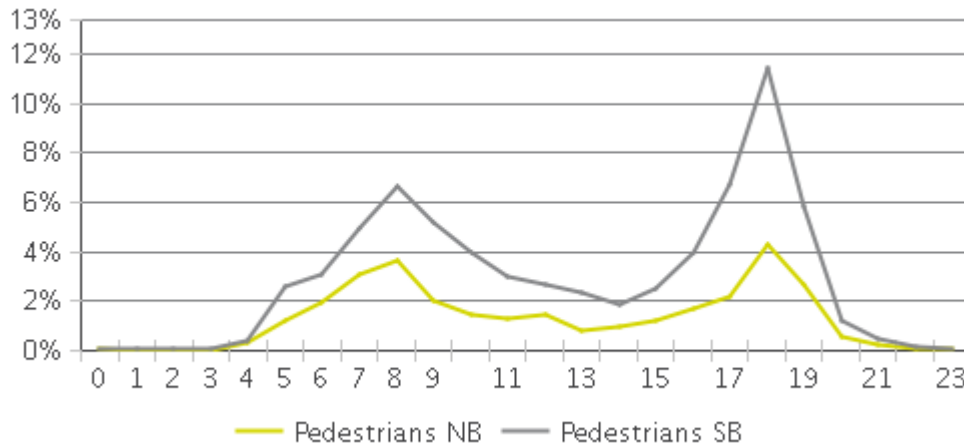

White Oak Trail at 34th St

Period Analyzed: Monday, October 01, 2018 to Wednesday, October 31, 2018

	Total Traffic for the Analyzed Period	Daily Average	Busiest Day of the Week	Distribution	
				IN	OUT
Pedestrians	8,711	281	Sunday	27	73
Cyclists	6,180	199	Sunday	84	16

White Oak Trail at 34th St

Period Analyzed: Monday, October 01, 2018 to Wednesday, October 31, 2018

White Oak Trail at 34th St (Pedestrians)

Period Analyzed: Monday, October 01, 2018 to Wednesday, October 31, 2018

Daily Data

Weekly Profile

Hourly Profile during Weekdays

Hourly Profile during the Weekend

White Oak Trail at 34th St (Cyclists)

Period Analyzed: Monday, October 01, 2018 to Wednesday, October 31, 2018

Daily Data