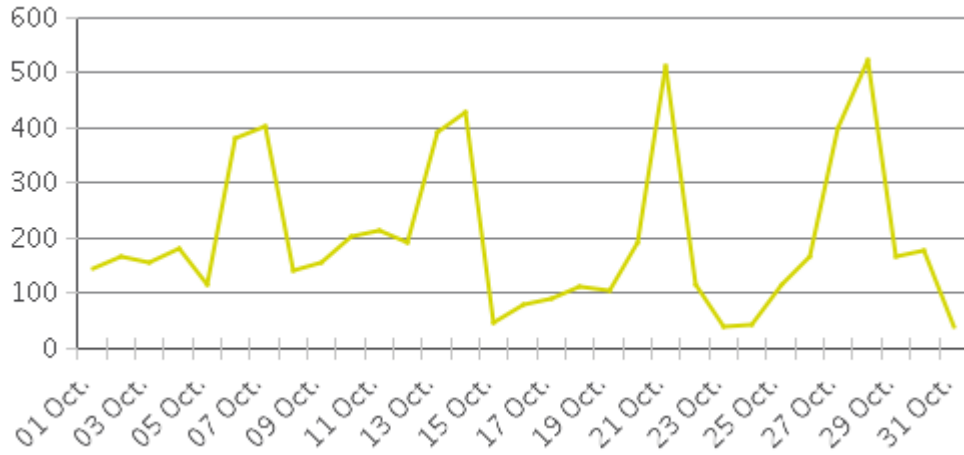

White Oak Trail at 34th St

Period Analyzed: Monday, October 01, 2018 to Wednesday, October 31, 2018

	Total Traffic for the Analyzed Period	Daily Average	Busiest Day of the Week	Distribution	
				IN	OUT
Pedestrians	8,711	281	Sunday	27	73
Cyclists	6,180	199	Sunday	84	16

White Oak Trail at 34th St

Period Analyzed: Monday, October 01, 2018 to Wednesday, October 31, 2018

White Oak Trail at 34th St (Pedestrians)

Period Analyzed: Monday, October 01, 2018 to Wednesday, October 31, 2018

Daily Data

Weekly Profile

Hourly Profile during Weekdays

Hourly Profile during the Weekend

White Oak Trail at 34th St (Cyclists)

Period Analyzed: Monday, October 01, 2018 to Wednesday, October 31, 2018

Daily Data

Weekly Profile

Hourly Profile during Weekdays

Hourly Profile during the Weekend