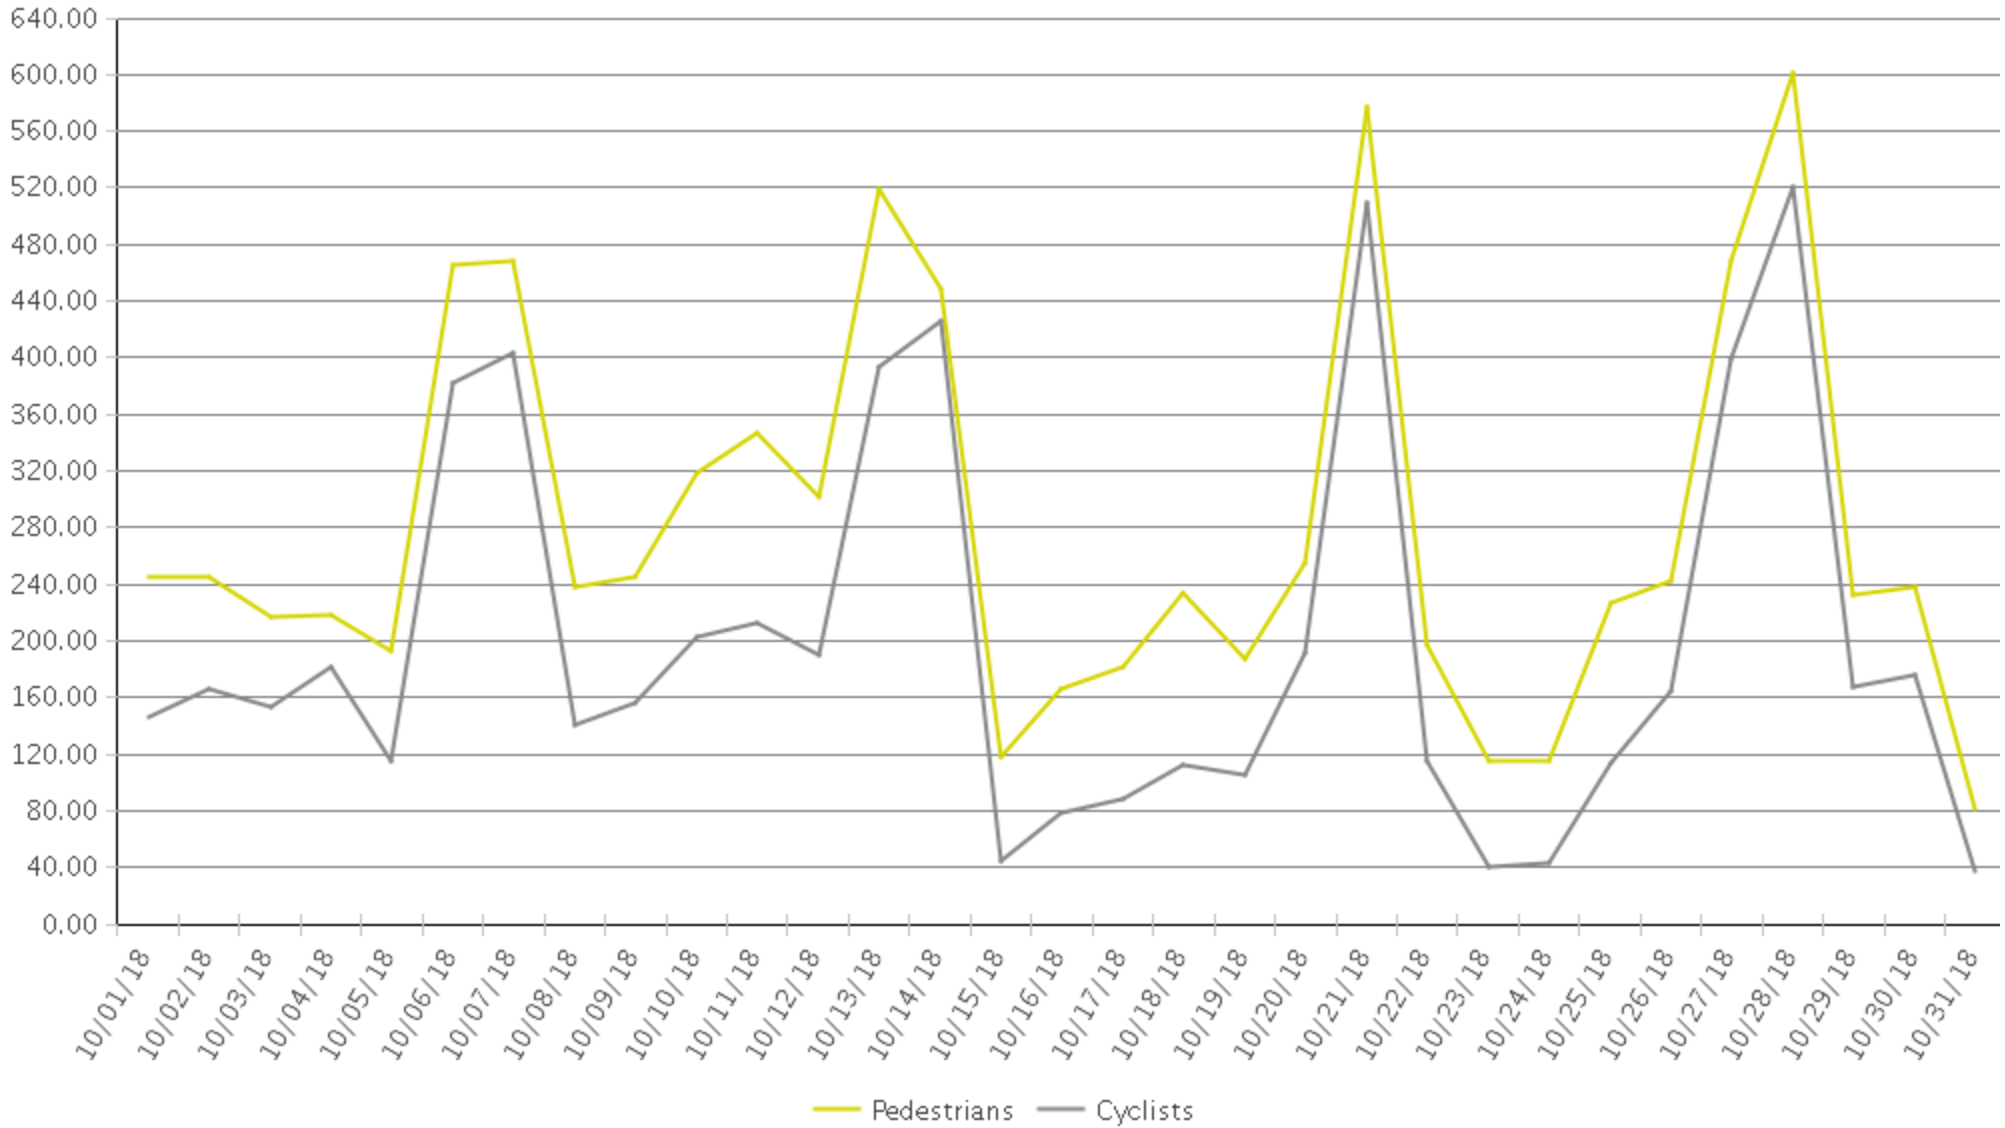

White Oak Trail at 34th St

Period Analyzed: Monday, October 01, 2018 to Wednesday, October 31, 2018

	Total Traffic for the Analyzed Period	Daily Average	Busiest Day of the Week	Distribution	
				IN	OUT
Pedestrians	8,711	281	Sunday	27	73
Cyclists	6,180	199	Sunday	84	16

White Oak Trail at 34th St

Period Analyzed: Monday, October 01, 2018 to Wednesday, October 31, 2018

White Oak Trail at 34th St (Pedestrians)

Period Analyzed: Monday, October 01, 2018 to Wednesday, October 31, 2018

Daily Data

Weekly Profile

Hourly Profile during Weekdays

Hourly Profile during the Weekend

White Oak Trail at 34th St (Cyclists)

Period Analyzed: Monday, October 01, 2018 to Wednesday, October 31, 2018

Daily Data

Weekly Profile

Hourly Profile during Weekdays

Hourly Profile during the Weekend