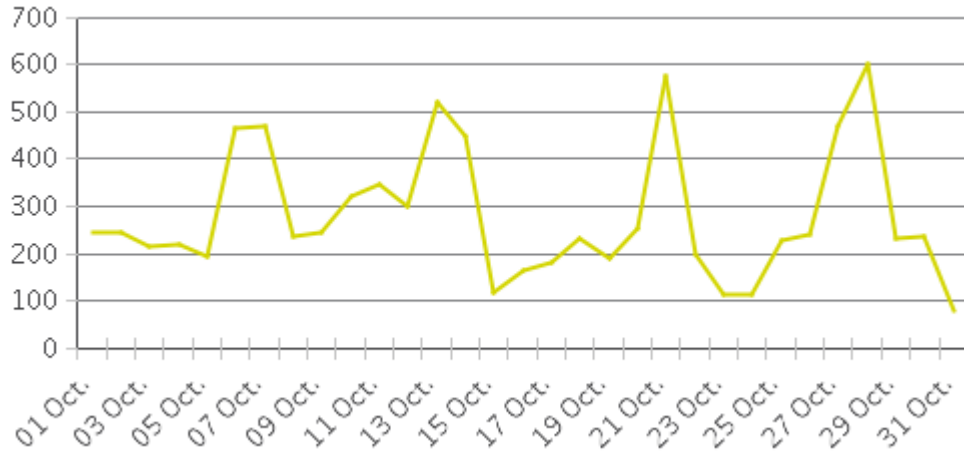

White Oak Trail at 34th St

Period Analyzed: Monday, October 01, 2018 to Wednesday, October 31, 2018

	Total Traffic for the Analyzed Period	Daily Average	Busiest Day of the Week	Distribution	
				IN	OUT
Pedestrians	8,711	281	Sunday	27	73
Cyclists	6,180	199	Sunday	84	16

White Oak Trail at 34th St

Period Analyzed: Monday, October 01, 2018 to Wednesday, October 31, 2018

White Oak Trail at 34th St (Pedestrians)

Period Analyzed: Monday, October 01, 2018 to Wednesday, October 31, 2018

Daily Data

Weekly Profile

Hourly Profile during Weekdays

Hourly Profile during the Weekend

White Oak Trail at 34th St (Cyclists)

Period Analyzed: Monday, October 01, 2018 to Wednesday, October 31, 2018

Daily Data

Weekly Profile

Hourly Profile during Weekdays

Hourly Profile during the Weekend