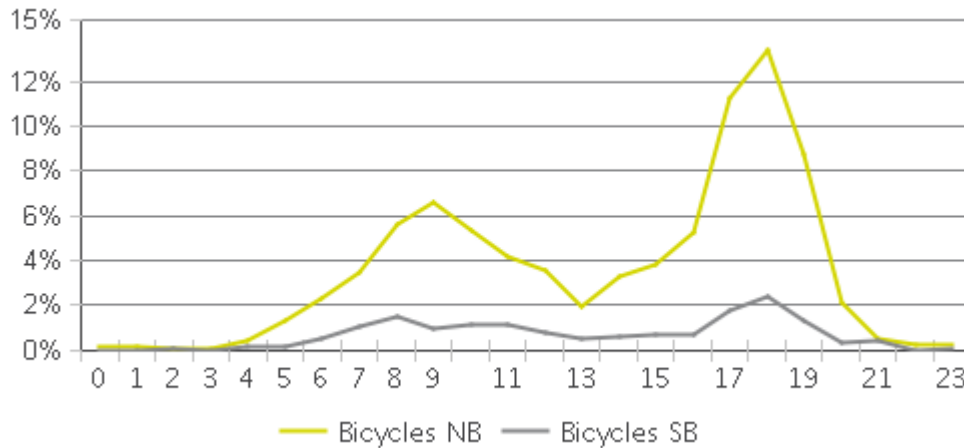

White Oak Trail at 34th St

Period Analyzed: Monday, October 01, 2018 to Wednesday, October 31, 2018

	Total Traffic for the Analyzed Period	Daily Average	Busiest Day of the Week	Distribution	
				IN	OUT
Pedestrians	8,711	281	Sunday	27	73
Cyclists	6,180	199	Sunday	84	16

White Oak Trail at 34th St

Period Analyzed: Monday, October 01, 2018 to Wednesday, October 31, 2018

White Oak Trail at 34th St (Pedestrians)

Period Analyzed: Monday, October 01, 2018 to Wednesday, October 31, 2018

Daily Data

Weekly Profile

Hourly Profile during Weekdays

Hourly Profile during the Weekend

White Oak Trail at 34th St (Cyclists)

Period Analyzed: Monday, October 01, 2018 to Wednesday, October 31, 2018

Daily Data

Weekly Profile

Hourly Profile during Weekdays

Hourly Profile during the Weekend