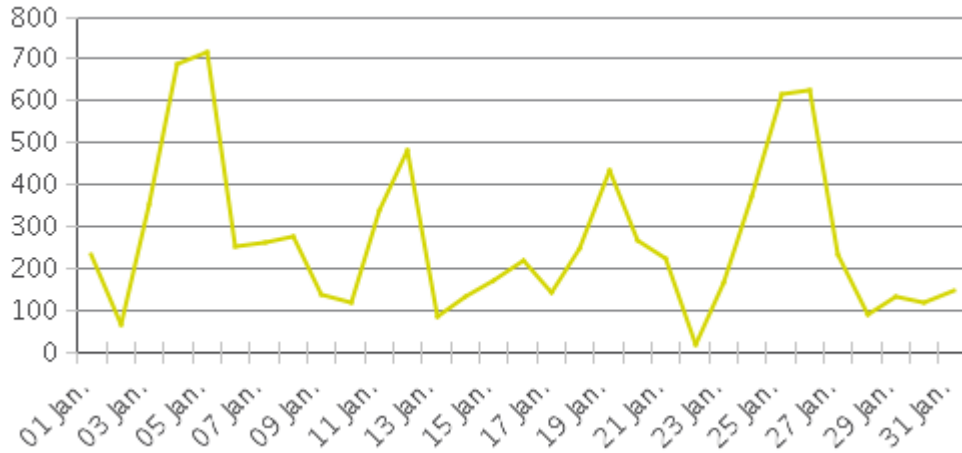

White Oak Trail at 34th St

Period Analyzed: Wednesday, January 01, 2020 to Friday, January 31, 2020

	Total Traffic for the Analyzed Period	Daily Average	Busiest Day of the Week	Distribution	
				IN	OUT
Pedestrians	8,366	270	Sunday	31	69
Cyclists	5,301	171	Sunday	85	15

White Oak Trail at 34th St

Period Analyzed: Wednesday, January 01, 2020 to Friday, January 31, 2020

White Oak Trail at 34th St (Pedestrians)

Period Analyzed: Wednesday, January 01, 2020 to Friday, January 31, 2020

Daily Data

Weekly Profile

Hourly Profile during Weekdays

Hourly Profile during the Weekend

White Oak Trail at 34th St (Cyclists)

Period Analyzed: Wednesday, January 01, 2020 to Friday, January 31, 2020

Daily Data

Weekly Profile

Hourly Profile during Weekdays

Hourly Profile during the Weekend