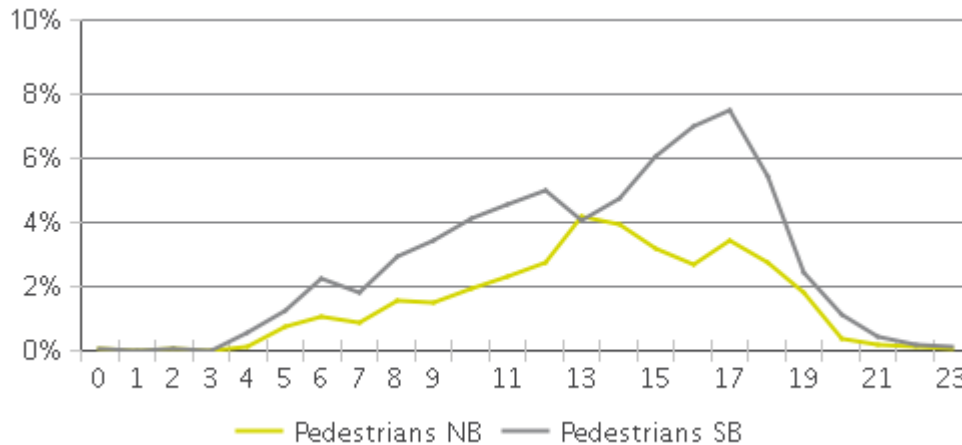

White Oak Trail at 34th St

Period Analyzed: Wednesday, January 01, 2020 to Friday, January 31, 2020

	Total Traffic for the Analyzed Period	Daily Average	Busiest Day of the Week	Distribution	
				IN	OUT
Pedestrians	8,366	270	Sunday	31	69
Cyclists	5,301	171	Sunday	85	15

White Oak Trail at 34th St

Period Analyzed: Wednesday, January 01, 2020 to Friday, January 31, 2020

White Oak Trail at 34th St (Pedestrians)

Period Analyzed: Wednesday, January 01, 2020 to Friday, January 31, 2020

Daily Data

Weekly Profile

Hourly Profile during Weekdays

Hourly Profile during the Weekend

White Oak Trail at 34th St (Cyclists)

Period Analyzed: Wednesday, January 01, 2020 to Friday, January 31, 2020

Daily Data