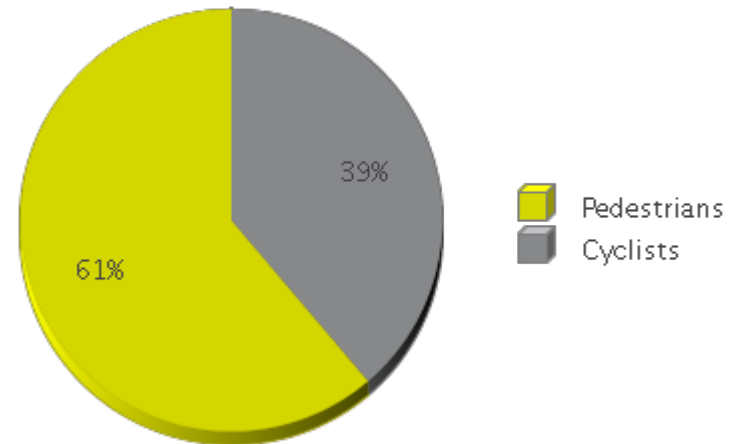

White Oak Trail at 34th St

Period Analyzed: Wednesday, January 01, 2020 to Friday, January 31, 2020

	Total Traffic for the Analyzed Period	Daily Average	Busiest Day of the Week	Distribution	
				IN	OUT
Pedestrians	8,366	270	Sunday	31	69
Cyclists	5,301	171	Sunday	85	15

White Oak Trail at 34th St

Period Analyzed: Wednesday, January 01, 2020 to Friday, January 31, 2020

White Oak Trail at 34th St (Pedestrians)

Period Analyzed: Wednesday, January 01, 2020 to Friday, January 31, 2020

Daily Data

Weekly Profile

Hourly Profile during Weekdays

Hourly Profile during the Weekend

White Oak Trail at 34th St (Cyclists)

Period Analyzed: Wednesday, January 01, 2020 to Friday, January 31, 2020

Daily Data