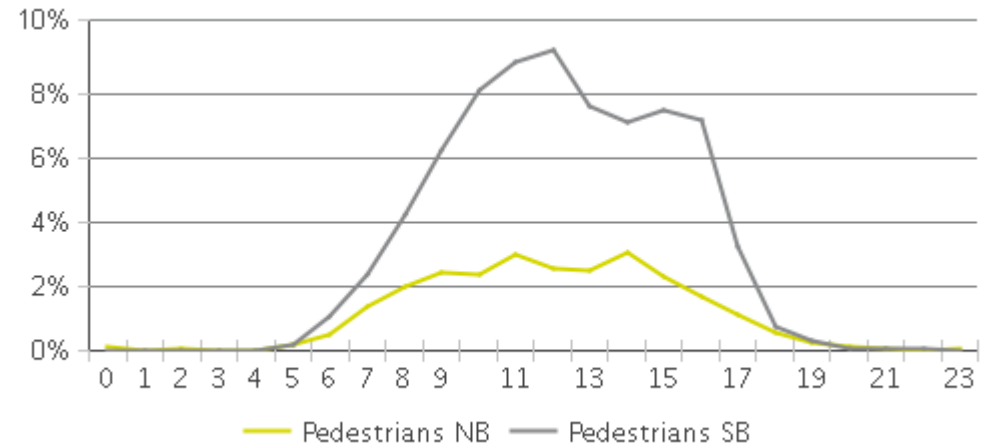

White Oak Trail at 34th St

Period Analyzed: Wednesday, January 01, 2020 to Friday, January 31, 2020

	Total Traffic for the Analyzed Period	Daily Average	Busiest Day of the Week	Distribution	
				IN	OUT
Pedestrians	8,366	270	Sunday	31	69
Cyclists	5,301	171	Sunday	85	15

White Oak Trail at 34th St

Period Analyzed: Wednesday, January 01, 2020 to Friday, January 31, 2020

White Oak Trail at 34th St (Pedestrians)

Period Analyzed: Wednesday, January 01, 2020 to Friday, January 31, 2020

Daily Data

Weekly Profile

Hourly Profile during Weekdays

Hourly Profile during the Weekend

White Oak Trail at 34th St (Cyclists)

Period Analyzed: Wednesday, January 01, 2020 to Friday, January 31, 2020

Daily Data

Weekly Profile

Hourly Profile during Weekdays

Hourly Profile during the Weekend