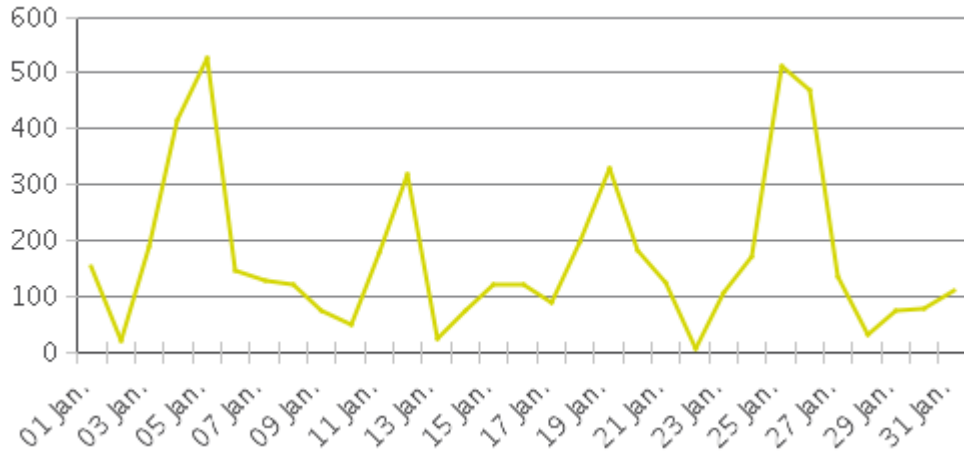

White Oak Trail at 34th St

Period Analyzed: Wednesday, January 01, 2020 to Friday, January 31, 2020

	Total Traffic for the Analyzed Period	Daily Average	Busiest Day of the Week	Distribution	
				IN	OUT
Pedestrians	8,366	270	Sunday	31	69
Cyclists	5,301	171	Sunday	85	15

White Oak Trail at 34th St

Period Analyzed: Wednesday, January 01, 2020 to Friday, January 31, 2020

White Oak Trail at 34th St (Pedestrians)

Period Analyzed: Wednesday, January 01, 2020 to Friday, January 31, 2020

Daily Data

Weekly Profile

Hourly Profile during Weekdays

Hourly Profile during the Weekend

White Oak Trail at 34th St (Cyclists)

Period Analyzed: Wednesday, January 01, 2020 to Friday, January 31, 2020

Daily Data

Weekly Profile

Hourly Profile during Weekdays

Hourly Profile during the Weekend