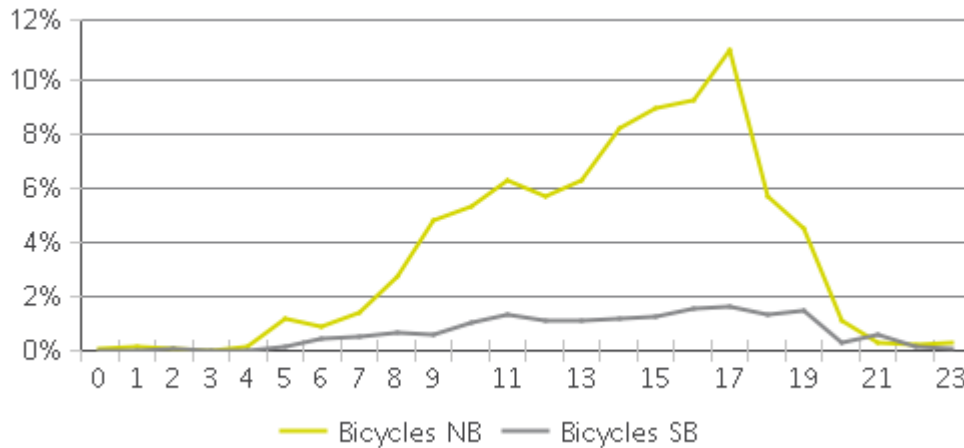

White Oak Trail at 34th St

Period Analyzed: Wednesday, January 01, 2020 to Friday, January 31, 2020

	Total Traffic for the Analyzed Period	Daily Average	Busiest Day of the Week	Distribution	
				IN	OUT
Pedestrians	8,366	270	Sunday	31	69
Cyclists	5,301	171	Sunday	85	15

White Oak Trail at 34th St

Period Analyzed: Wednesday, January 01, 2020 to Friday, January 31, 2020

White Oak Trail at 34th St (Pedestrians)

Period Analyzed: Wednesday, January 01, 2020 to Friday, January 31, 2020

Daily Data

Weekly Profile

Hourly Profile during Weekdays

Hourly Profile during the Weekend

White Oak Trail at 34th St (Cyclists)

Period Analyzed: Wednesday, January 01, 2020 to Friday, January 31, 2020

Daily Data

Weekly Profile

Hourly Profile during Weekdays

Hourly Profile during the Weekend