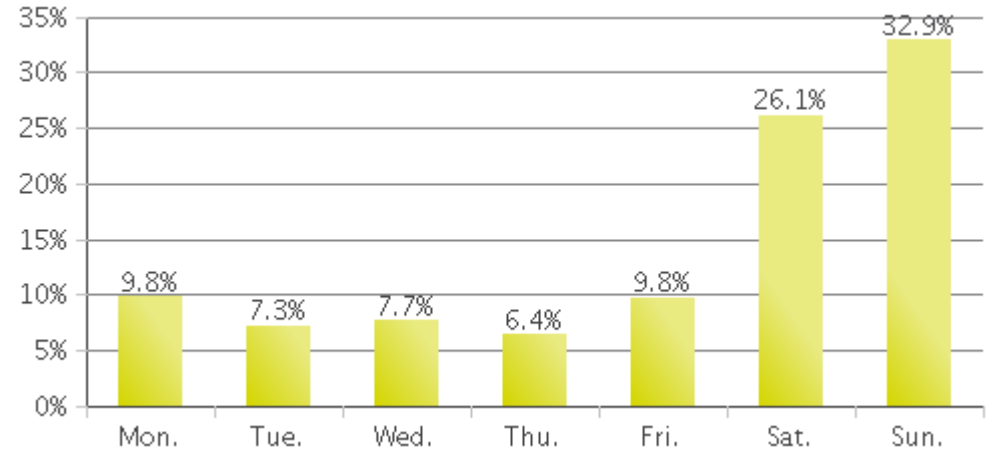

White Oak Trail at 34th St

Period Analyzed: Wednesday, January 01, 2020 to Friday, January 31, 2020

White Oak Trail at 34th St (Pedestrians)

Period Analyzed: Wednesday, January 01, 2020 to Friday, January 31, 2020

Daily Data

Weekly Profile

Hourly Profile during Weekdays

Hourly Profile during the Weekend

White Oak Trail at 34th St (Cyclists)

Period Analyzed: Wednesday, January 01, 2020 to Friday, January 31, 2020

Daily Data

Weekly Profile

Hourly Profile during Weekdays

Hourly Profile during the Weekend