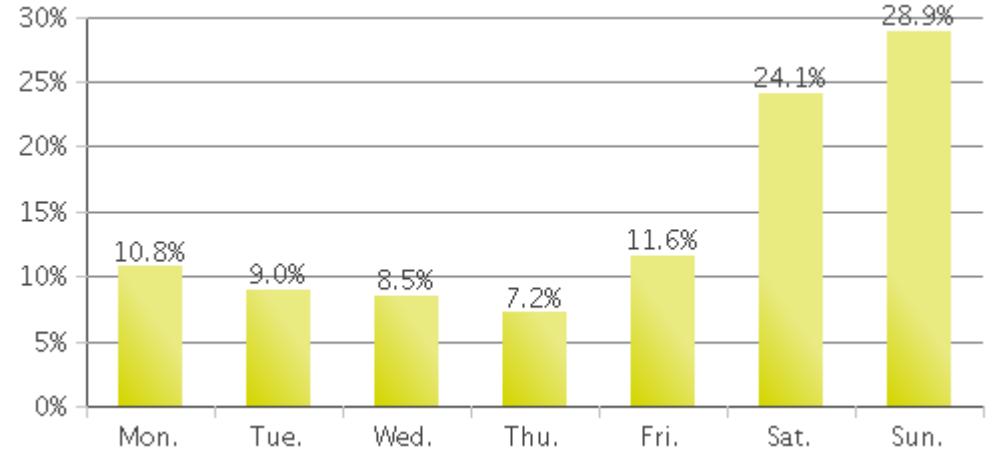

White Oak Trail at 34th St

Period Analyzed: Wednesday, January 01, 2020 to Friday, January 31, 2020

	Total Traffic for the Analyzed Period	Daily Average	Busiest Day of the Week	Distribution	
				IN	OUT
Pedestrians	8,366	270	Sunday	31	69
Cyclists	5,301	171	Sunday	85	15

White Oak Trail at 34th St

Period Analyzed: Wednesday, January 01, 2020 to Friday, January 31, 2020

White Oak Trail at 34th St (Pedestrians)

Period Analyzed: Wednesday, January 01, 2020 to Friday, January 31, 2020

Daily Data

Weekly Profile

Hourly Profile during Weekdays

Hourly Profile during the Weekend

White Oak Trail at 34th St (Cyclists)

Period Analyzed: Wednesday, January 01, 2020 to Friday, January 31, 2020

Daily Data