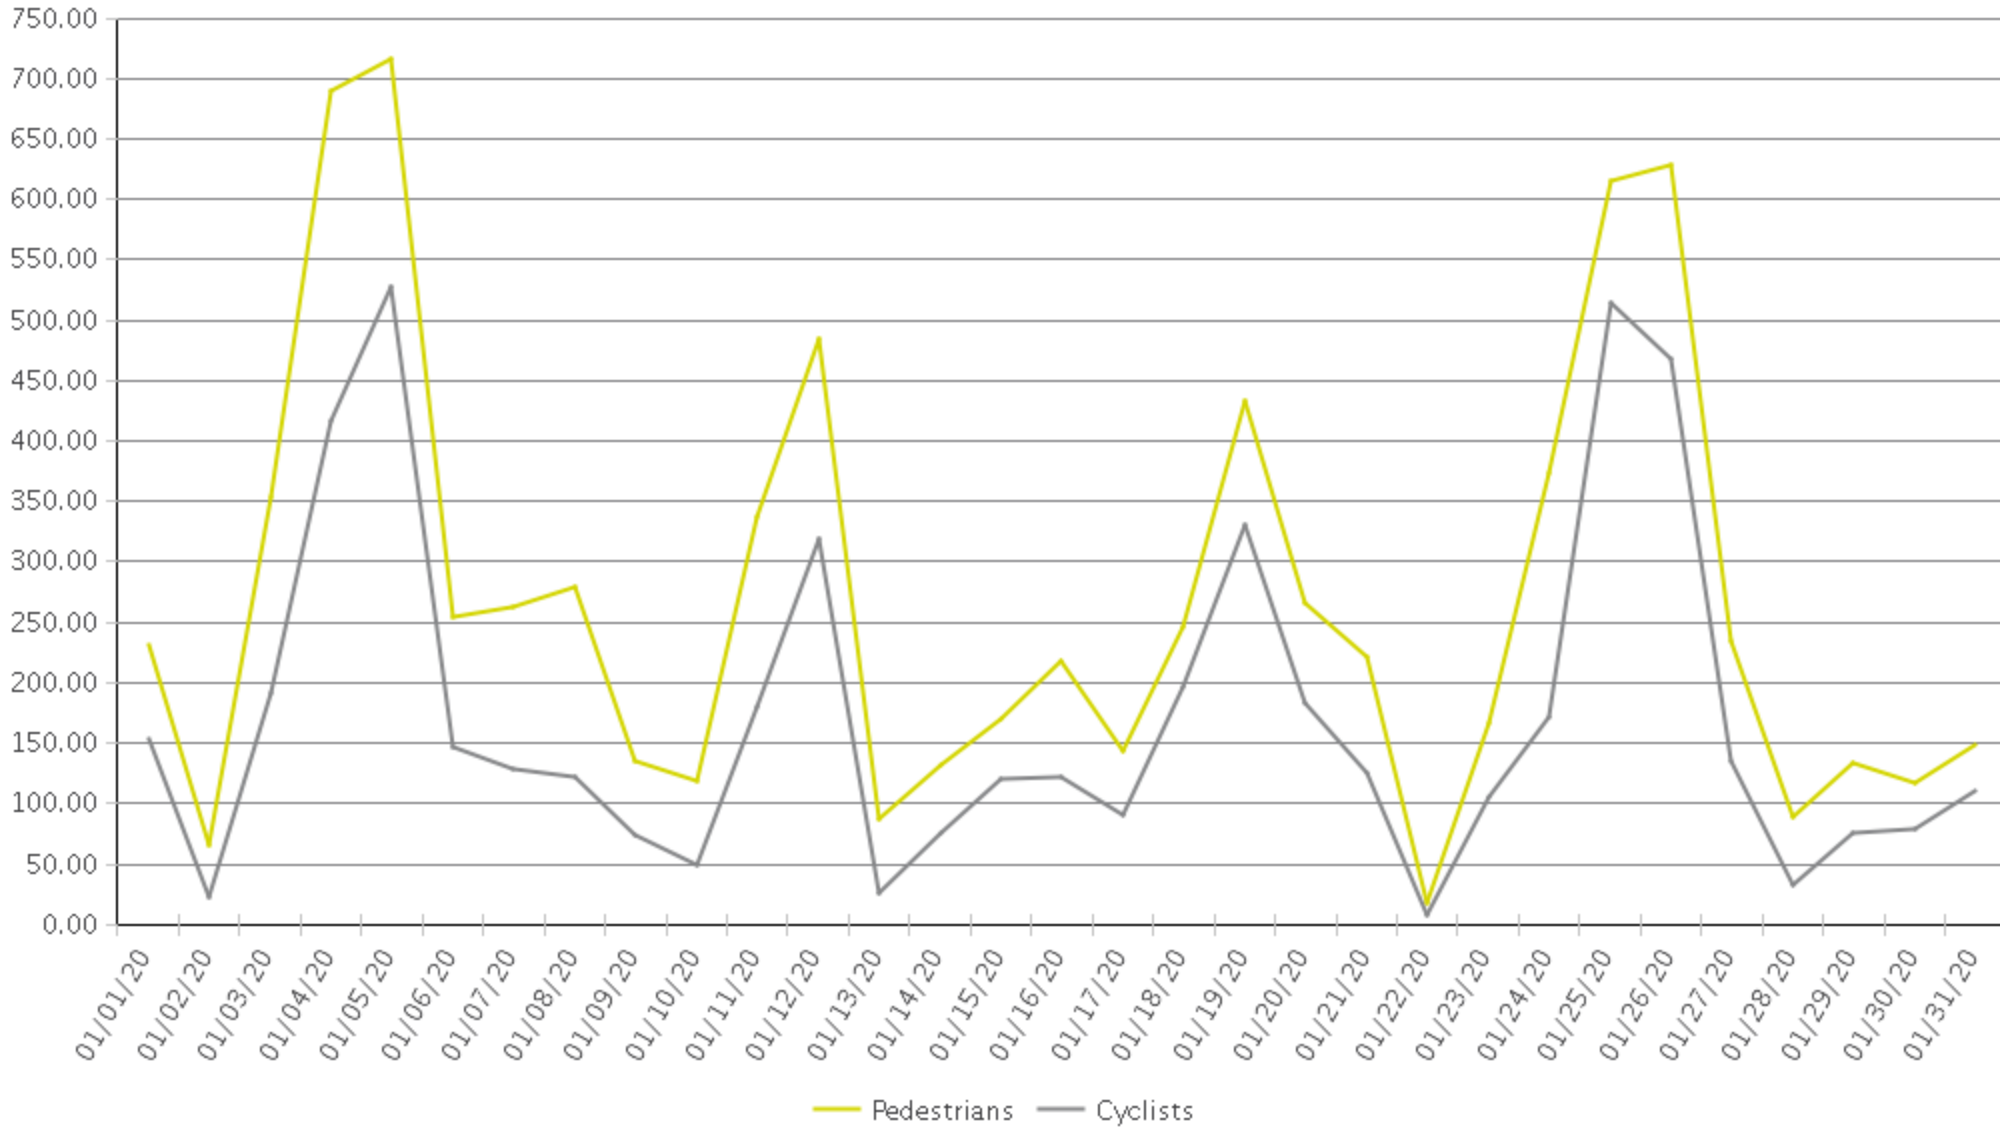

White Oak Trail at 34th St

Period Analyzed: Wednesday, January 01, 2020 to Friday, January 31, 2020

	Total Traffic for the Analyzed Period	Daily Average	Busiest Day of the Week	Distribution	
				IN	OUT
Pedestrians	8,366	270	Sunday	31	69
Cyclists	5,301	171	Sunday	85	15

White Oak Trail at 34th St

Period Analyzed: Wednesday, January 01, 2020 to Friday, January 31, 2020

White Oak Trail at 34th St (Pedestrians)

Period Analyzed: Wednesday, January 01, 2020 to Friday, January 31, 2020

Daily Data

Weekly Profile

Hourly Profile during Weekdays

Hourly Profile during the Weekend

White Oak Trail at 34th St (Cyclists)

Period Analyzed: Wednesday, January 01, 2020 to Friday, January 31, 2020

Daily Data

Weekly Profile

Hourly Profile during Weekdays

Hourly Profile during the Weekend