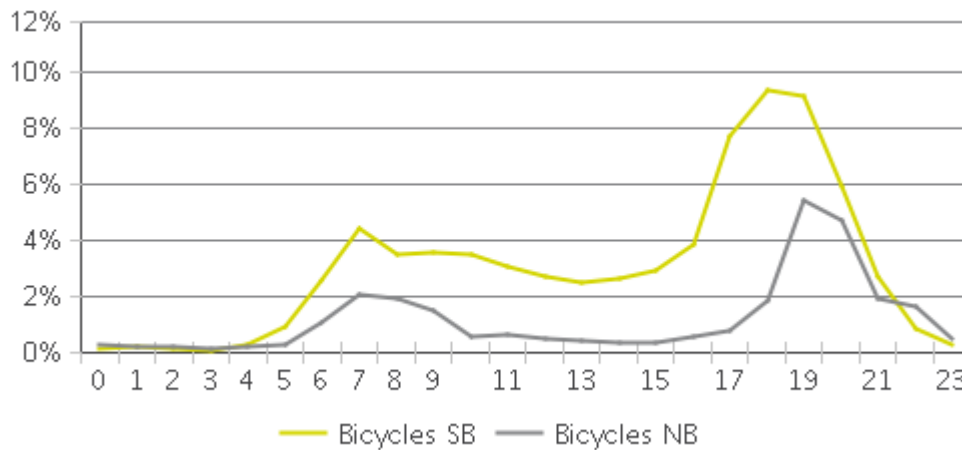

MKT Trail at 5th St (Heights)

Period Analyzed: Sunday, July 01, 2018 to Tuesday, July 31, 2018

	Total Traffic for the Analyzed Period	Daily Average	Busiest Day of the Week	Distribution	
				IN	OUT
Pedestrians	7,855	281	Wednesday	72	28
Cyclists	16,241	580	Sunday	74	26

Daily Data

Weekly Profile

Hourly Profile during Weekdays

Hourly Profile during the Weekend

MKT Trail at 5th St (Heights) (Cyclists)

Period Analyzed: Sunday, July 01, 2018 to Tuesday, July 31, 2018

Daily Data

Weekly Profile

Hourly Profile during Weekdays

Hourly Profile during the Weekend