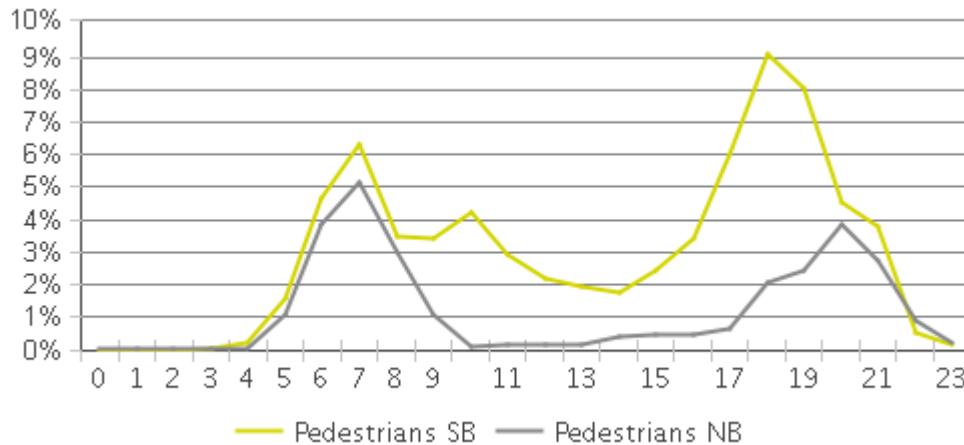

MKT Trail at 5th St (Heights)

Period Analyzed: Sunday, July 01, 2018 to Tuesday, July 31, 2018

	Total Traffic for the Analyzed Period	Daily Average	Busiest Day of the Week	Distribution	
				IN	OUT
Pedestrians	7,855	281	Wednesday	72	28
Cyclists	16,241	580	Sunday	74	26

MKT Trail at 5th St (Heights)

Period Analyzed: Sunday, July 01, 2018 to Tuesday, July 31, 2018

MKT Trail at 5th St (Heights) (Pedestria...

Period Analyzed: Sunday, July 01, 2018 to Tuesday, July 31, 2018

Daily Data

Weekly Profile

Hourly Profile during Weekdays

Hourly Profile during the Weekend

MKT Trail at 5th St (Heights) (Cyclists)

Period Analyzed: Sunday, July 01, 2018 to Tuesday, July 31, 2018

Daily Data