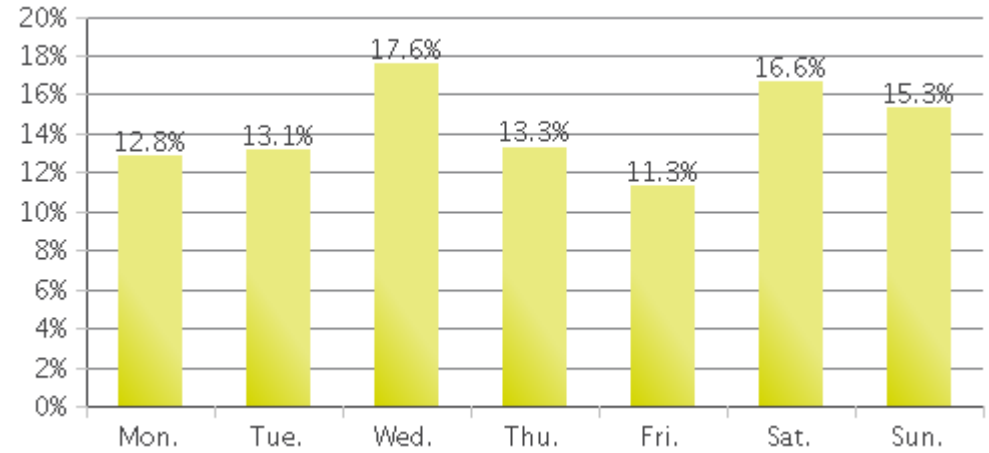

MKT Trail at 5th St (Heights)

Period Analyzed: Sunday, July 01, 2018 to Tuesday, July 31, 2018

	Total Traffic for the Analyzed Period	Daily Average	Busiest Day of the Week	Distribution	
				IN	OUT
Pedestrians	7,855	281	Wednesday	72	28
Cyclists	16,241	580	Sunday	74	26

MKT Trail at 5th St (Heights)

Period Analyzed: Sunday, July 01, 2018 to Tuesday, July 31, 2018

MKT Trail at 5th St (Heights) (Pedestria...

Period Analyzed: Sunday, July 01, 2018 to Tuesday, July 31, 2018

Daily Data

Weekly Profile

Hourly Profile during Weekdays

Hourly Profile during the Weekend

MKT Trail at 5th St (Heights) (Cyclists)

Period Analyzed: Sunday, July 01, 2018 to Tuesday, July 31, 2018

Daily Data