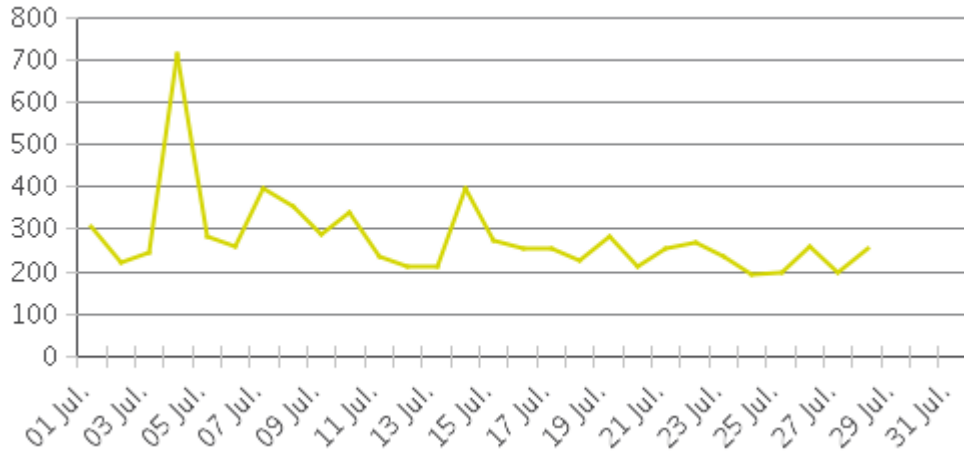

MKT Trail at 5th St (Heights)

Period Analyzed: Sunday, July 01, 2018 to Tuesday, July 31, 2018

	Total Traffic for the Analyzed Period	Daily Average	Busiest Day of the Week	Distribution	
				IN	OUT
Pedestrians	7,855	281	Wednesday	72	28
Cyclists	16,241	580	Sunday	74	26

MKT Trail at 5th St (Heights)

Period Analyzed: Sunday, July 01, 2018 to Tuesday, July 31, 2018

MKT Trail at 5th St (Heights) (Pedestria...

Period Analyzed: Sunday, July 01, 2018 to Tuesday, July 31, 2018

Daily Data

Weekly Profile

Hourly Profile during Weekdays

Hourly Profile during the Weekend

MKT Trail at 5th St (Heights) (Cyclists)

Period Analyzed: Sunday, July 01, 2018 to Tuesday, July 31, 2018

Daily Data

Weekly Profile

Hourly Profile during Weekdays

Hourly Profile during the Weekend