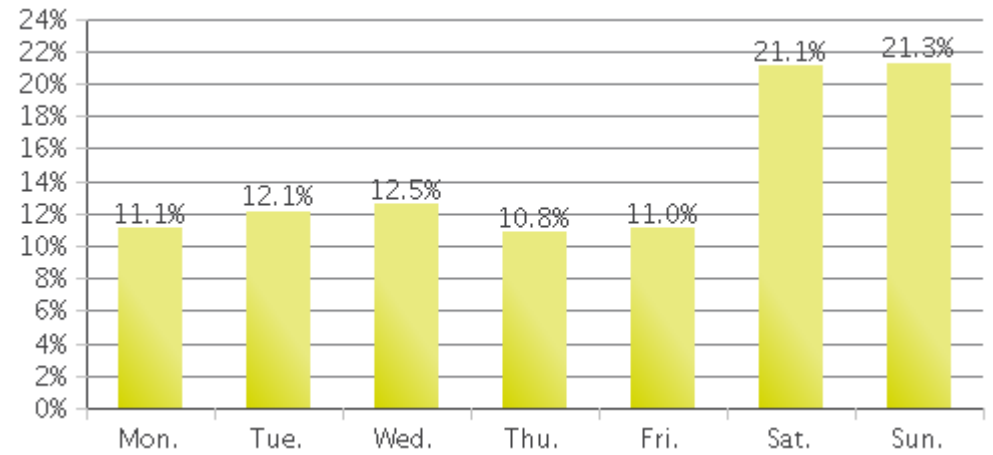

MKT Trail at 5th St (Heights)

Period Analyzed: Sunday, July 01, 2018 to Tuesday, July 31, 2018

	Total Traffic for the Analyzed Period	Daily Average	Busiest Day of the Week	Distribution	
				IN	OUT
Pedestrians	7,855	281	Wednesday	72	28
Cyclists	16,241	580	Sunday	74	26

Daily Data

Weekly Profile

Hourly Profile during Weekdays

Hourly Profile during the Weekend

MKT Trail at 5th St (Heights) (Cyclists)

Period Analyzed: Sunday, July 01, 2018 to Tuesday, July 31, 2018

Daily Data

Weekly Profile

Hourly Profile during Weekdays

Hourly Profile during the Weekend