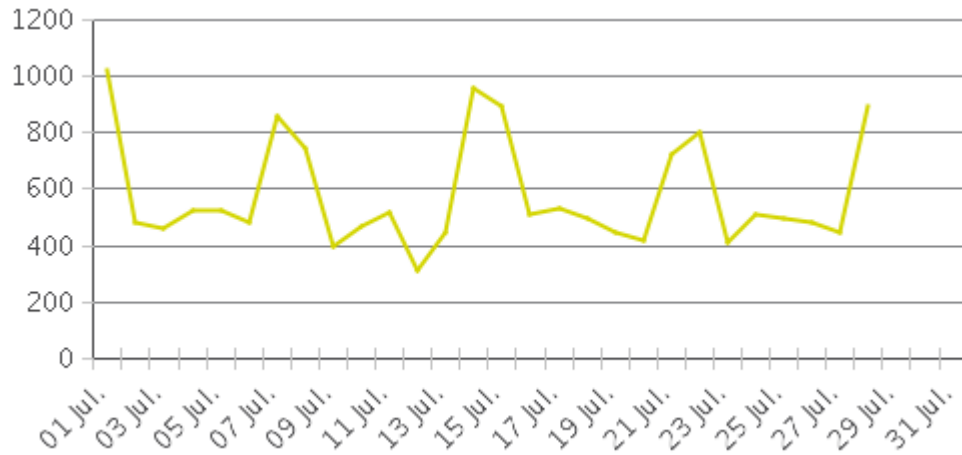

MKT Trail at 5th St (Heights)

Period Analyzed: Sunday, July 01, 2018 to Tuesday, July 31, 2018

	Total Traffic for the Analyzed Period	Daily Average	Busiest Day of the Week	Distribution	
				IN	OUT
Pedestrians	7,855	281	Wednesday	72	28
Cyclists	16,241	580	Sunday	74	26

MKT Trail at 5th St (Heights)

Period Analyzed: Sunday, July 01, 2018 to Tuesday, July 31, 2018

MKT Trail at 5th St (Heights) (Pedestria...

Period Analyzed: Sunday, July 01, 2018 to Tuesday, July 31, 2018

Daily Data

Weekly Profile

Hourly Profile during Weekdays

Hourly Profile during the Weekend

MKT Trail at 5th St (Heights) (Cyclists)

Period Analyzed: Sunday, July 01, 2018 to Tuesday, July 31, 2018

Daily Data

Weekly Profile

Hourly Profile during Weekdays

Hourly Profile during the Weekend