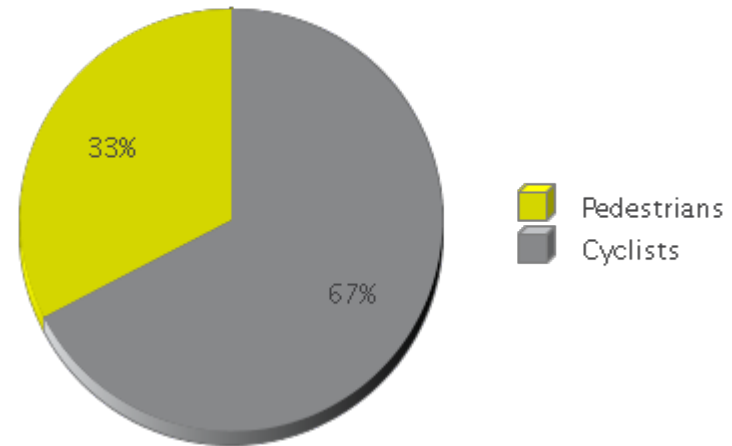

MKT Trail at 5th St (Heights)

Period Analyzed: Sunday, July 01, 2018 to Tuesday, July 31, 2018

	Total Traffic for the Analyzed Period	Daily Average	Busiest Day of the Week	Distribution	
				IN	OUT
Pedestrians	7,855	281	Wednesday	72	28
Cyclists	16,241	580	Sunday	74	26

MKT Trail at 5th St (Heights)

Period Analyzed: Sunday, July 01, 2018 to Tuesday, July 31, 2018

MKT Trail at 5th St (Heights) (Pedestria...

Period Analyzed: Sunday, July 01, 2018 to Tuesday, July 31, 2018