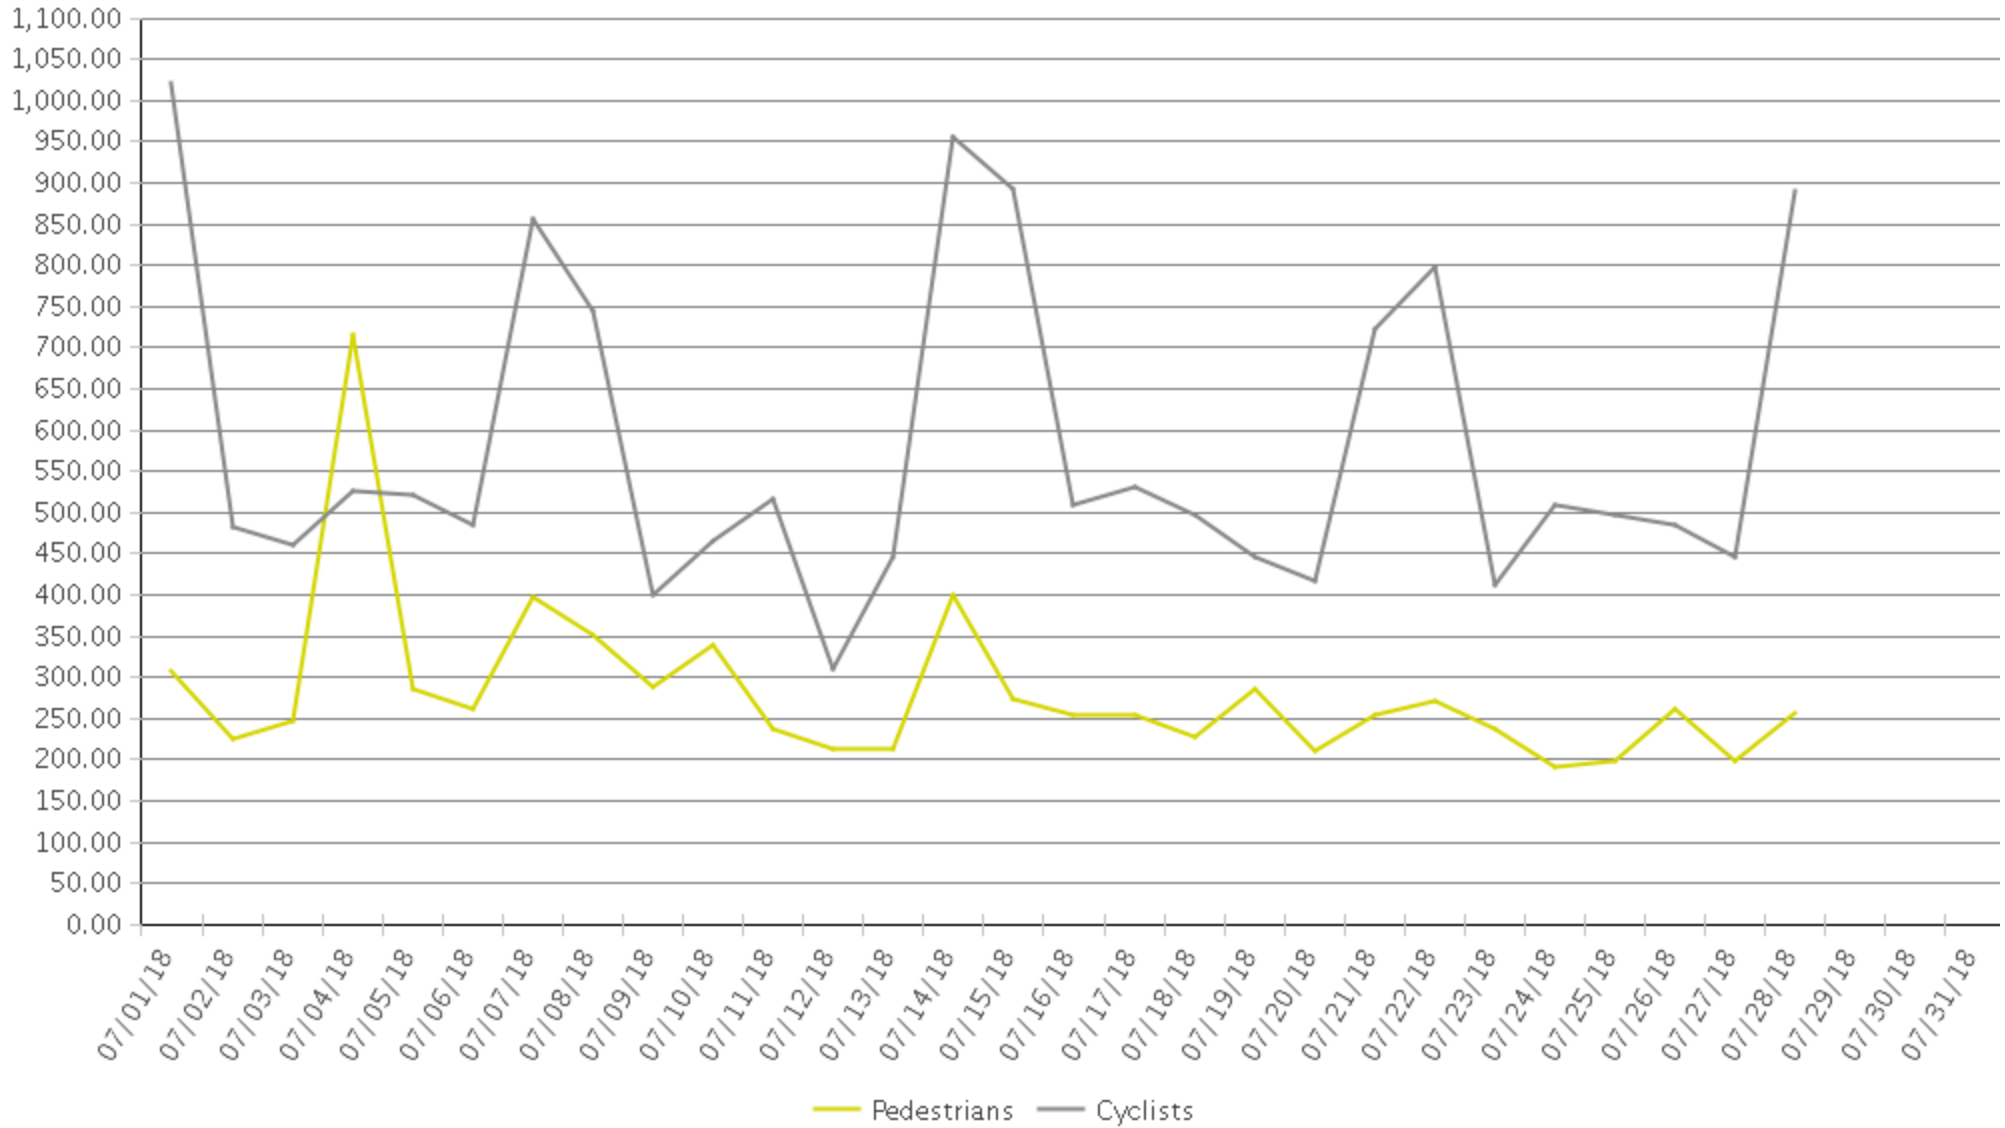

MKT Trail at 5th St (Heights)

Period Analyzed: Sunday, July 01, 2018 to Tuesday, July 31, 2018

	Total Traffic for the Analyzed Period	Daily Average	Busiest Day of the Week	Distribution	
				IN	OUT
Pedestrians	7,855	281	Wednesday	72	28
Cyclists	16,241	580	Sunday	74	26

MKT Trail at 5th St (Heights)

Period Analyzed: Sunday, July 01, 2018 to Tuesday, July 31, 2018

MKT Trail at 5th St (Heights) (Pedestria...

Period Analyzed: Sunday, July 01, 2018 to Tuesday, July 31, 2018

Daily Data

Weekly Profile

Hourly Profile during Weekdays

Hourly Profile during the Weekend

MKT Trail at 5th St (Heights) (Cyclists)

Period Analyzed: Sunday, July 01, 2018 to Tuesday, July 31, 2018

Daily Data

Weekly Profile

Hourly Profile during Weekdays

Hourly Profile during the Weekend