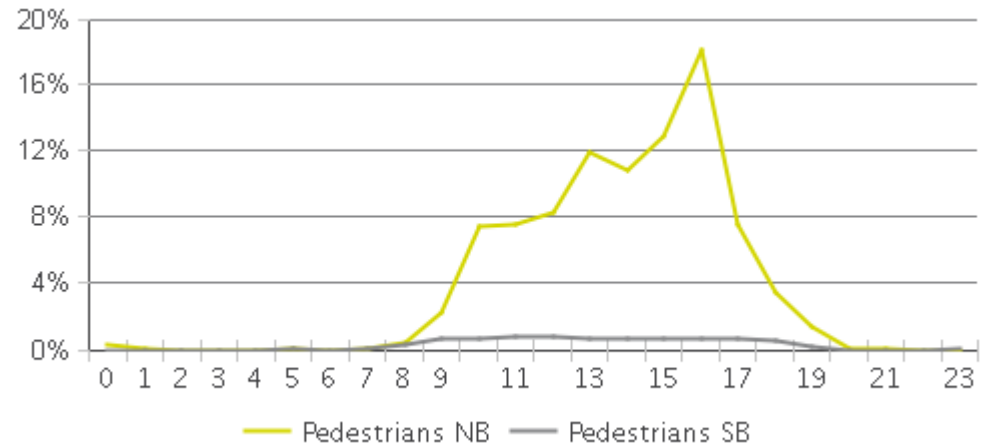

White Oak Trail at 34th St

Period Analyzed: Sunday, April 01, 2018 to Monday, April 30, 2018

The resource of this report item is not reachable.

| | Total Traffic for the Analyzed Period | Daily Average | Busiest Day of the Week | Distribution | |
|-------------|---------------------------------------|---------------|-------------------------|--------------|-----|
| | | | | IN | OUT |
| Pedestrians | 24,642 | 821 | Wednesday | 97 | 3 |
| Cyclists | 6,940 | 231 | Sunday | 65 | 35 |

White Oak Trail at 34th St

Period Analyzed: Sunday, April 01, 2018 to Monday, April 30, 2018

White Oak Trail at 34th St (Pedestrians)

Period Analyzed: Sunday, April 01, 2018 to Monday, April 30, 2018

Daily Data

Weekly Profile

Hourly Profile during Weekdays

Hourly Profile during the Weekend

White Oak Trail at 34th St (Cyclists)

Period Analyzed: Sunday, April 01, 2018 to Monday, April 30, 2018

Daily Data

Weekly Profile