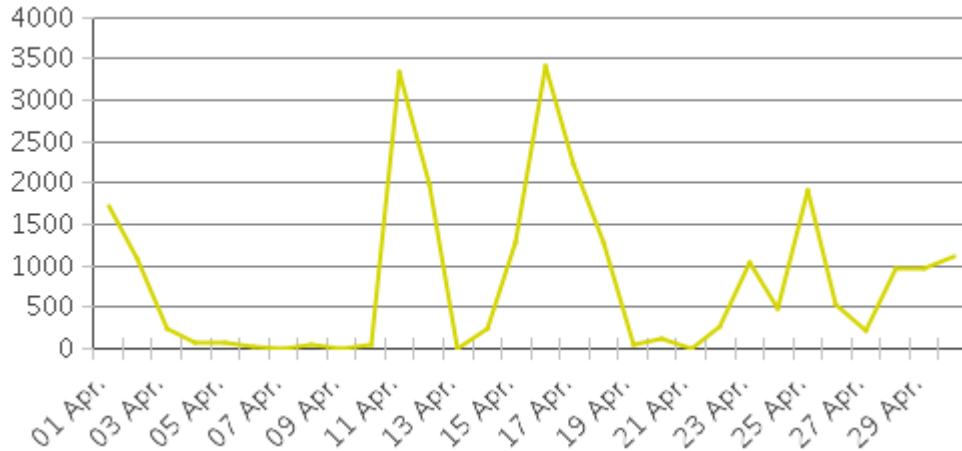

White Oak Trail at 34th St

Period Analyzed: Sunday, April 01, 2018 to Monday, April 30, 2018

The resource of this report item is not reachable.

| | Total Traffic for the Analyzed Period | Daily Average | Busiest Day of the Week | Distribution | |
|-------------|---------------------------------------|---------------|-------------------------|--------------|-----|
| | | | | IN | OUT |
| Pedestrians | 24,642 | 821 | Wednesday | 97 | 3 |
| Cyclists | 6,940 | 231 | Sunday | 65 | 35 |

White Oak Trail at 34th St

Period Analyzed: Sunday, April 01, 2018 to Monday, April 30, 2018

White Oak Trail at 34th St (Pedestrians)

Period Analyzed: Sunday, April 01, 2018 to Monday, April 30, 2018

Daily Data

Weekly Profile

Hourly Profile during Weekdays

Hourly Profile during the Weekend

White Oak Trail at 34th St (Cyclists)

Period Analyzed: Sunday, April 01, 2018 to Monday, April 30, 2018

Daily Data

Weekly Profile