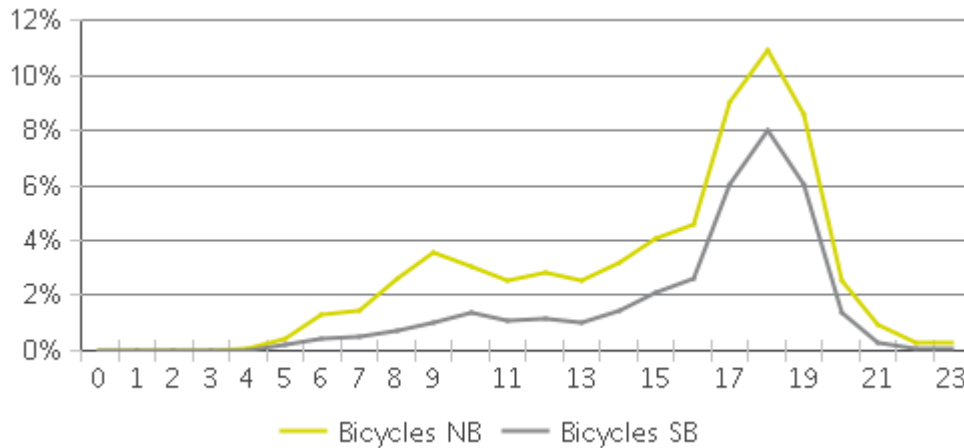

White Oak Trail at 34th St

Period Analyzed: Sunday, April 01, 2018 to Monday, April 30, 2018

White Oak Trail at 34th St (Pedestrians)

Period Analyzed: Sunday, April 01, 2018 to Monday, April 30, 2018

Daily Data

Weekly Profile

Hourly Profile during Weekdays

Hourly Profile during the Weekend

White Oak Trail at 34th St (Cyclists)

Period Analyzed: Sunday, April 01, 2018 to Monday, April 30, 2018

Daily Data

Weekly Profile

Hourly Profile during Weekdays

Hourly Profile during the Weekend