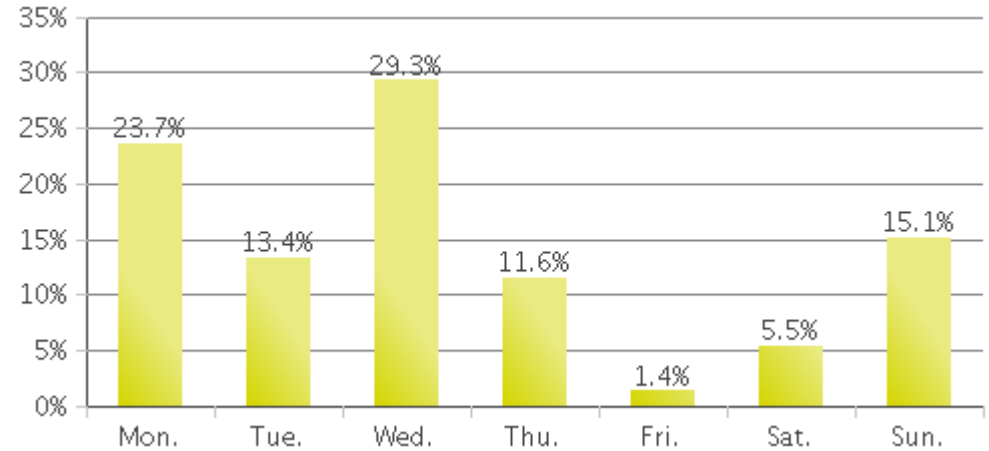

White Oak Trail at 34th St

Period Analyzed: Sunday, April 01, 2018 to Monday, April 30, 2018

The resource of this report item is not reachable.

| | Total Traffic for the Analyzed Period | Daily Average | Busiest Day of the Week | Distribution | |
|-------------|---------------------------------------|---------------|-------------------------|--------------|-----|
| | | | | IN | OUT |
| Pedestrians | 24,642 | 821 | Wednesday | 97 | 3 |
| Cyclists | 6,940 | 231 | Sunday | 65 | 35 |

White Oak Trail at 34th St

Period Analyzed: Sunday, April 01, 2018 to Monday, April 30, 2018

White Oak Trail at 34th St (Pedestrians)

Period Analyzed: Sunday, April 01, 2018 to Monday, April 30, 2018

Daily Data

Weekly Profile

Hourly Profile during Weekdays

Hourly Profile during the Weekend

White Oak Trail at 34th St (Cyclists)

Period Analyzed: Sunday, April 01, 2018 to Monday, April 30, 2018

Daily Data

Weekly Profile