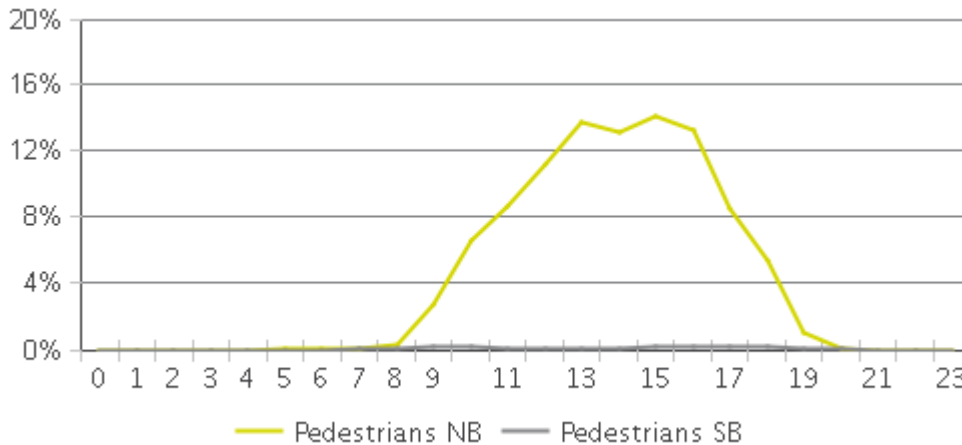

White Oak Trail at 34th St

Period Analyzed: Sunday, April 01, 2018 to Monday, April 30, 2018

The resource of this report item is not reachable.

| | Total Traffic for the Analyzed Period | Daily Average | Busiest Day of the Week | Distribution | |
|-------------|---------------------------------------|---------------|-------------------------|--------------|-----|
| | | | | IN | OUT |
| Pedestrians | 24,642 | 821 | Wednesday | 97 | 3 |
| Cyclists | 6,940 | 231 | Sunday | 65 | 35 |

White Oak Trail at 34th St

Period Analyzed: Sunday, April 01, 2018 to Monday, April 30, 2018

White Oak Trail at 34th St (Pedestrians)

Period Analyzed: Sunday, April 01, 2018 to Monday, April 30, 2018

Daily Data

Weekly Profile

Hourly Profile during Weekdays

Hourly Profile during the Weekend

White Oak Trail at 34th St (Cyclists)

Period Analyzed: Sunday, April 01, 2018 to Monday, April 30, 2018

Daily Data

Weekly Profile