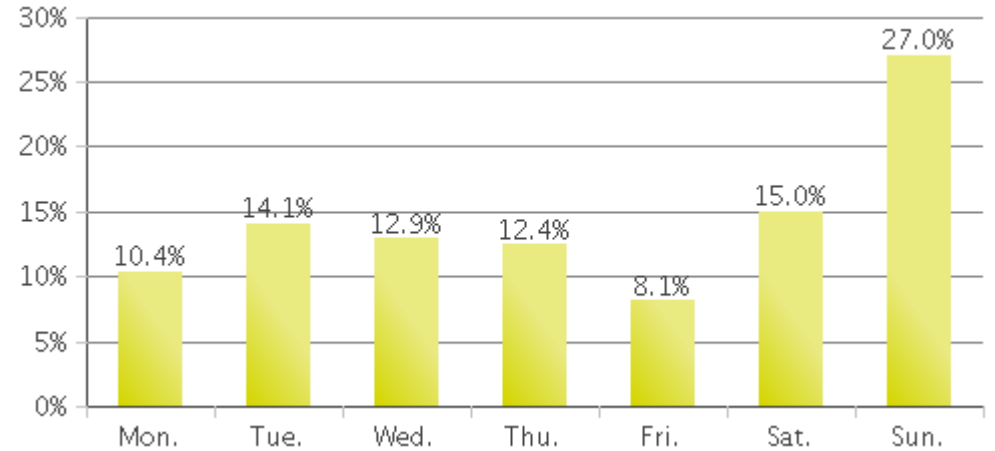

White Oak Trail at 34th St

Period Analyzed: Sunday, April 01, 2018 to Monday, April 30, 2018

White Oak Trail at 34th St (Pedestrians)

Period Analyzed: Sunday, April 01, 2018 to Monday, April 30, 2018

Daily Data

Weekly Profile

Hourly Profile during Weekdays

Hourly Profile during the Weekend

White Oak Trail at 34th St (Cyclists)

Period Analyzed: Sunday, April 01, 2018 to Monday, April 30, 2018

Daily Data

Weekly Profile

Hourly Profile during Weekdays

Hourly Profile during the Weekend