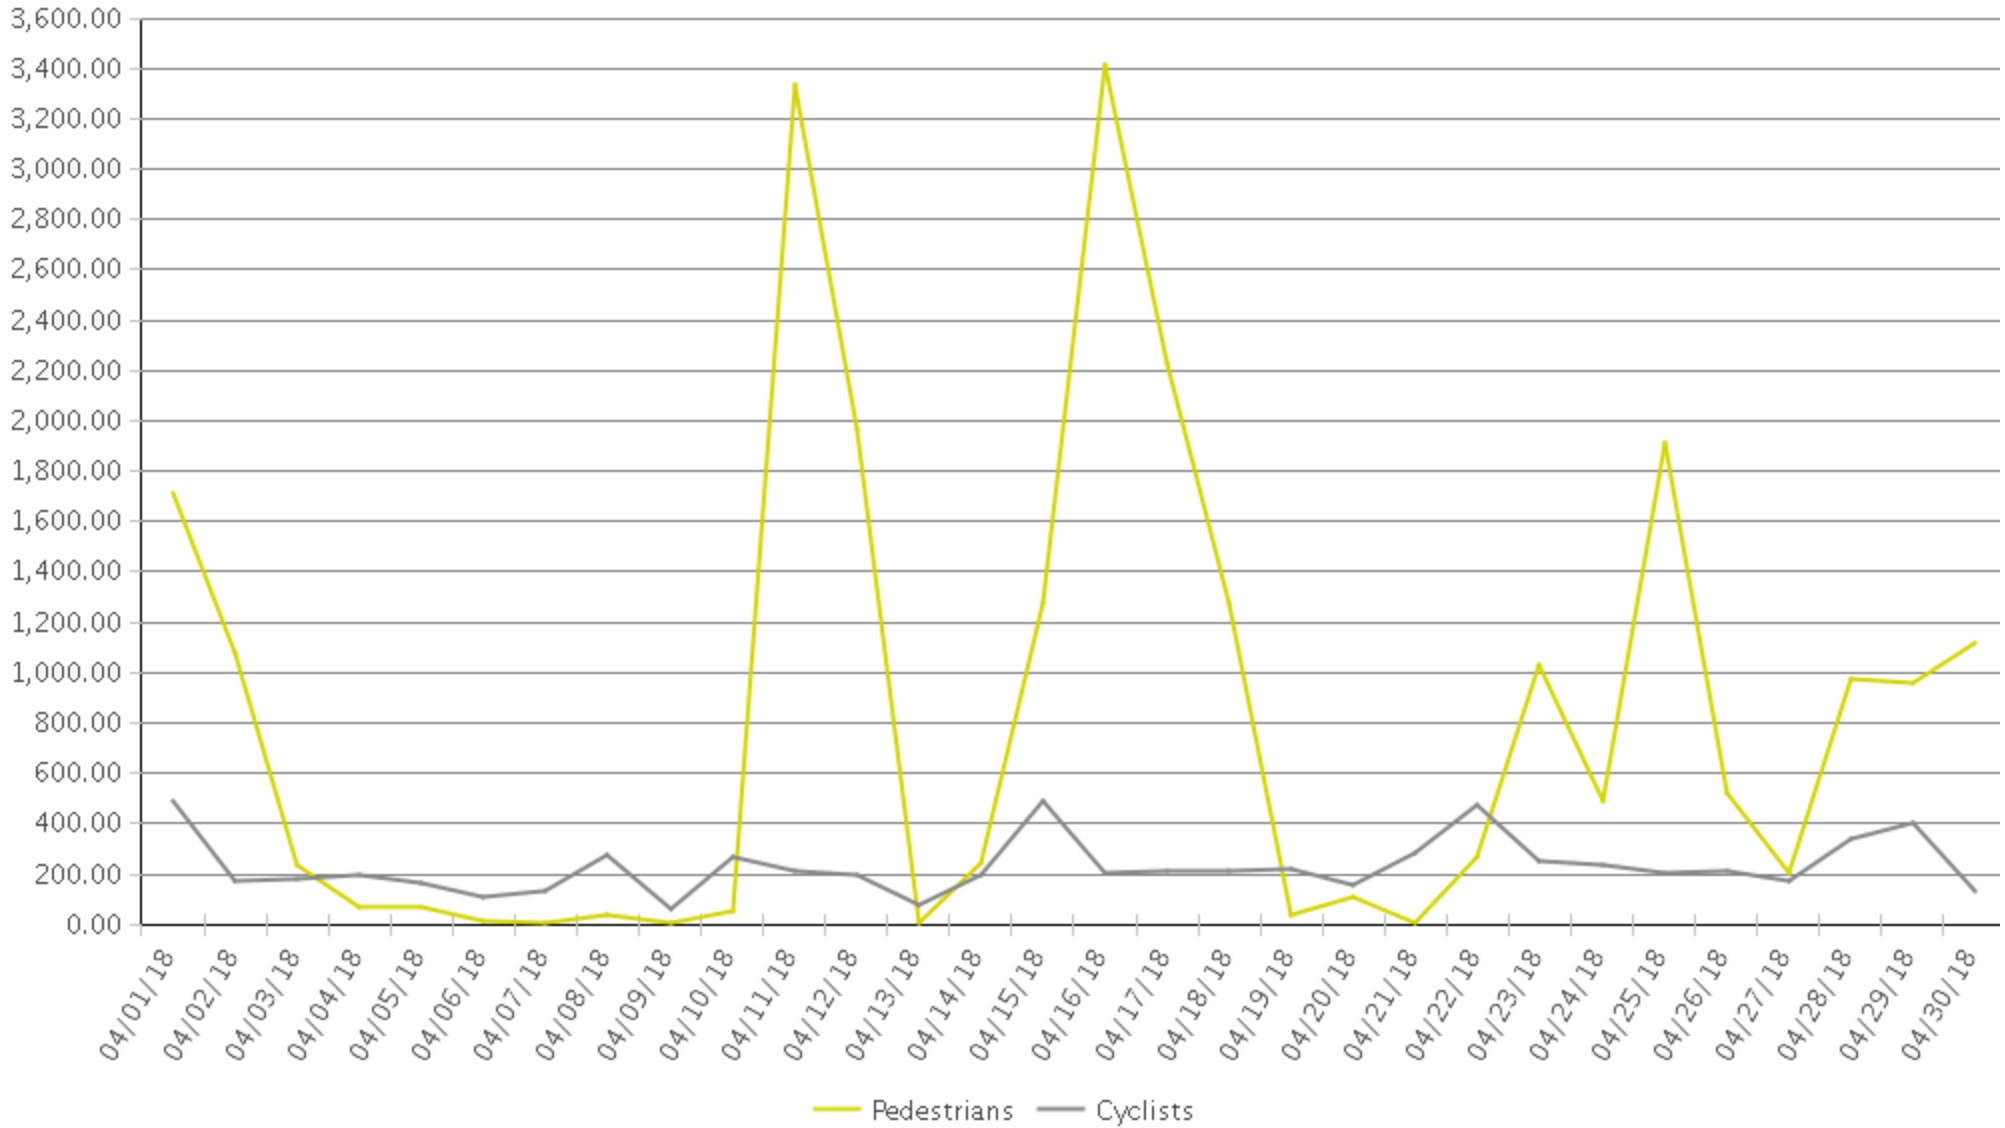

White Oak Trail at 34th St

Period Analyzed: Sunday, April 01, 2018 to Monday, April 30, 2018

The resource of this report item is not reachable.

| | Total Traffic for the Analyzed Period | Daily Average | Busiest Day of the Week | Distribution | |
|-------------|---------------------------------------|---------------|-------------------------|--------------|-----|
| | | | | IN | OUT |
| Pedestrians | 24,642 | 821 | Wednesday | 97 | 3 |
| Cyclists | 6,940 | 231 | Sunday | 65 | 35 |

White Oak Trail at 34th St

Period Analyzed: Sunday, April 01, 2018 to Monday, April 30, 2018

White Oak Trail at 34th St (Pedestrians)

Period Analyzed: Sunday, April 01, 2018 to Monday, April 30, 2018

Daily Data

Weekly Profile

Hourly Profile during Weekdays

Hourly Profile during the Weekend

White Oak Trail at 34th St (Cyclists)

Period Analyzed: Sunday, April 01, 2018 to Monday, April 30, 2018

Daily Data

Weekly Profile