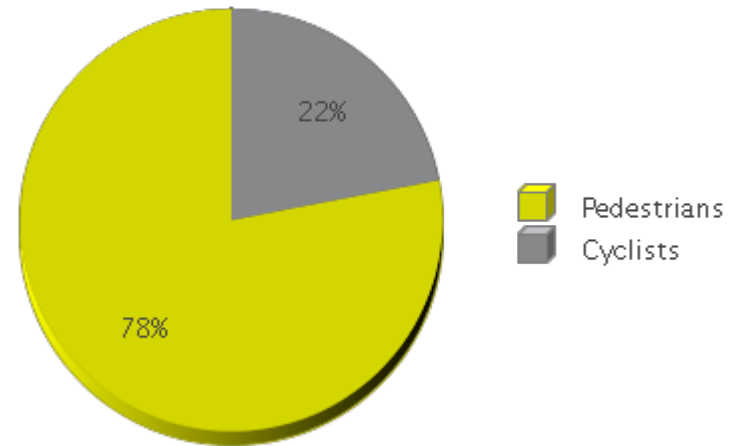

White Oak Trail at 34th St

Period Analyzed: Sunday, April 01, 2018 to Monday, April 30, 2018

The resource of this report item is not reachable.

| | Total Traffic for the Analyzed Period | Daily Average | Busiest Day of the Week | Distribution | |
|-------------|---------------------------------------|---------------|-------------------------|--------------|-----|
| | | | | IN | OUT |
| Pedestrians | 24,642 | 821 | Wednesday | 97 | 3 |
| Cyclists | 6,940 | 231 | Sunday | 65 | 35 |

White Oak Trail at 34th St

Period Analyzed: Sunday, April 01, 2018 to Monday, April 30, 2018

White Oak Trail at 34th St (Pedestrians)

Period Analyzed: Sunday, April 01, 2018 to Monday, April 30, 2018

Daily Data

Weekly Profile

Hourly Profile during Weekdays

Hourly Profile during the Weekend

White Oak Trail at 34th St (Cyclists)

Period Analyzed: Sunday, April 01, 2018 to Monday, April 30, 2018

Daily Data

Weekly Profile