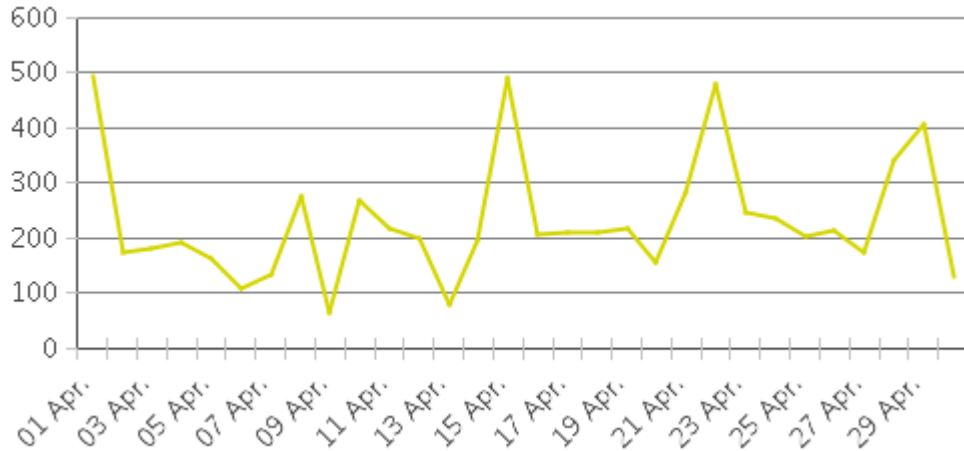

White Oak Trail at 34th St

Period Analyzed: Sunday, April 01, 2018 to Monday, April 30, 2018

White Oak Trail at 34th St (Pedestrians)

Period Analyzed: Sunday, April 01, 2018 to Monday, April 30, 2018

Daily Data

Weekly Profile

Hourly Profile during Weekdays

Hourly Profile during the Weekend

White Oak Trail at 34th St (Cyclists)

Period Analyzed: Sunday, April 01, 2018 to Monday, April 30, 2018

Daily Data

Weekly Profile

Hourly Profile during Weekdays

Hourly Profile during the Weekend