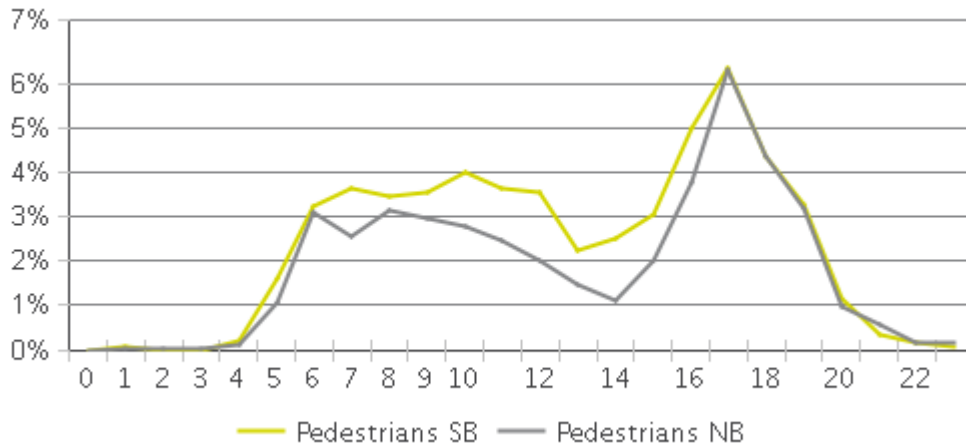

Hourly Profile during Weekdays