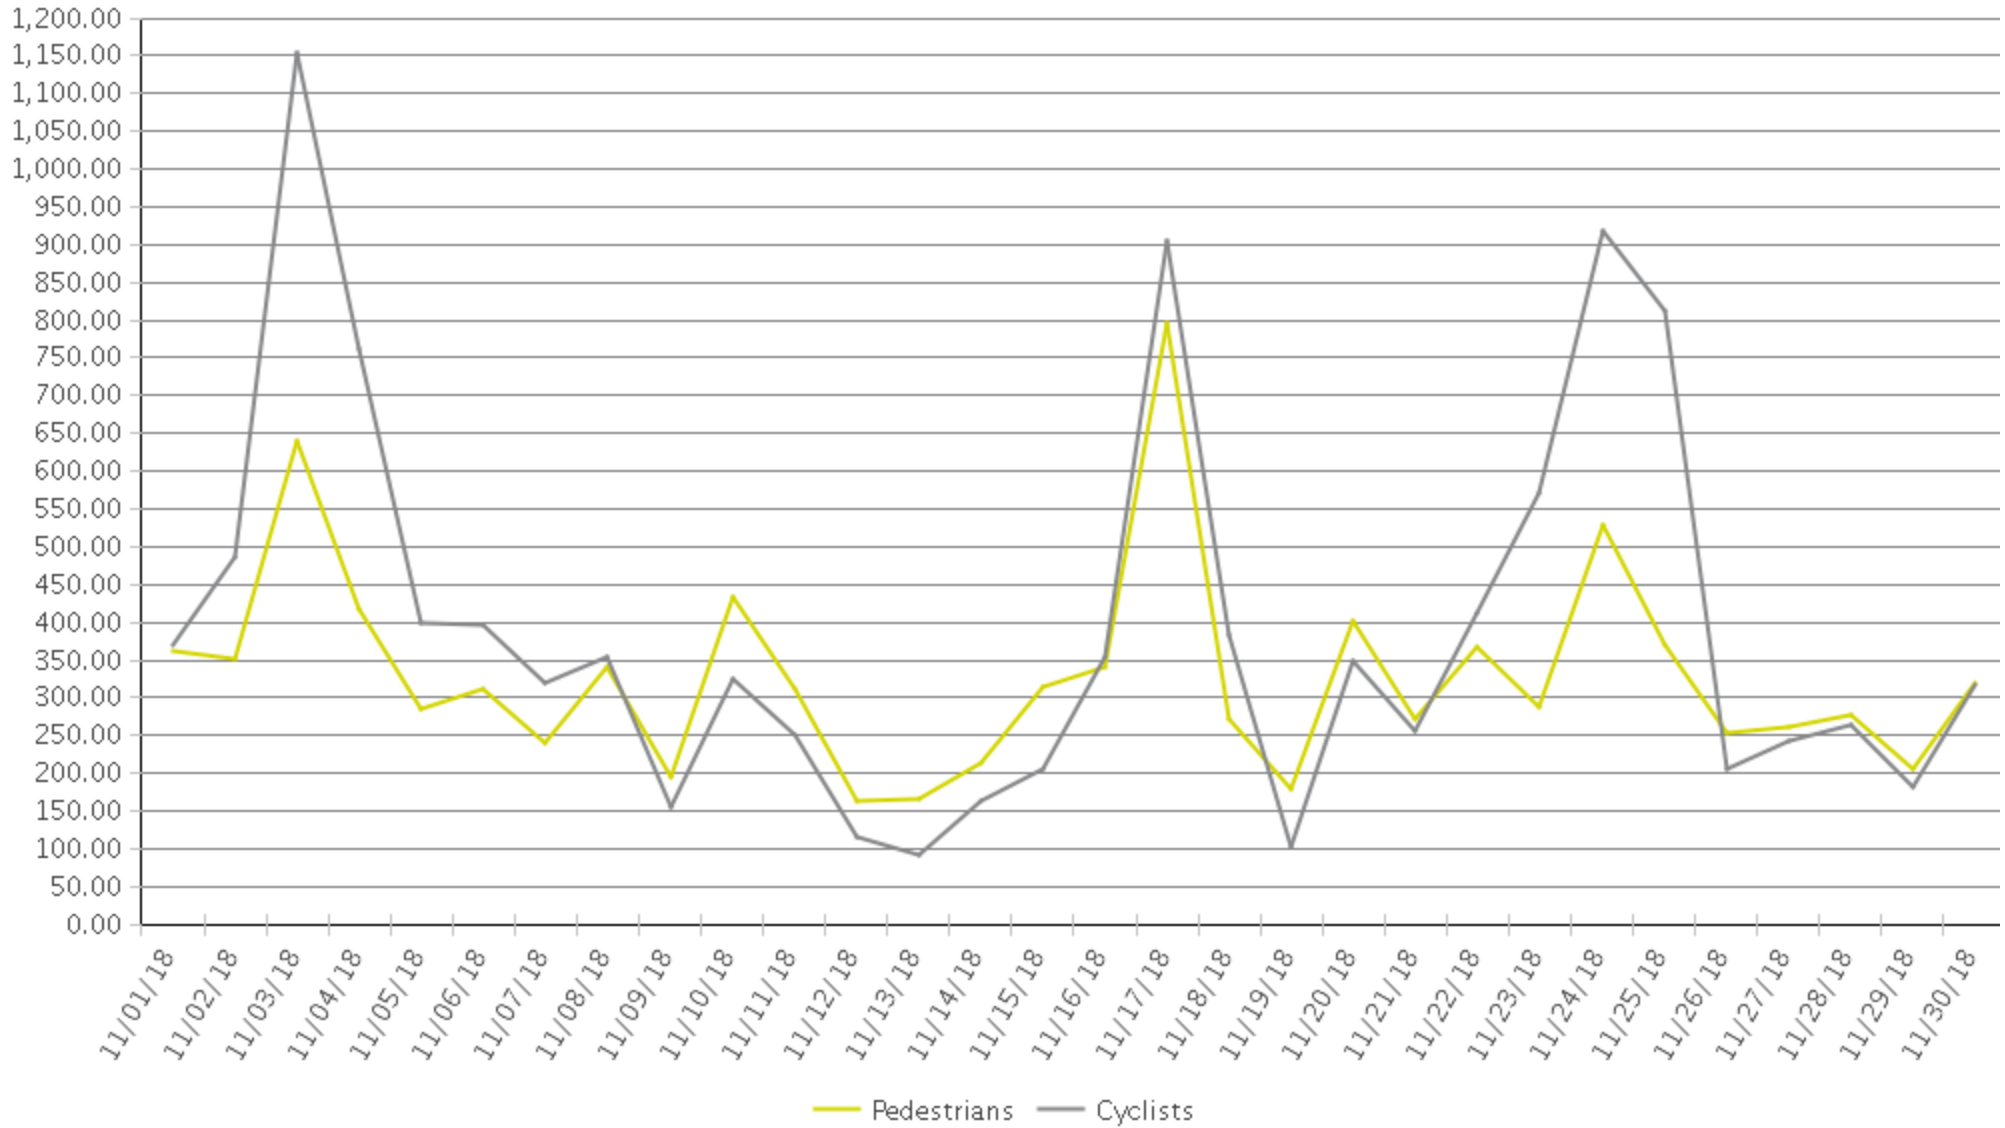

# MKT Trail at 5th St (Heights)

Period Analyzed: Thursday, November 01, 2018 to Friday, November 30, 2018

	Total Traffic for the Analyzed Period	Daily Average	Busiest Day of the Week	Distribution	
				IN	OUT
Pedestrians	9,886	330	Saturday	55	45
Cyclists	11,832	394	Saturday	58	42

# MKT Trail at 5th St (Heights)

Period Analyzed: Thursday, November 01, 2018 to Friday, November 30, 2018

# MKT Trail at 5th St (Heights) (Pedestria...

Period Analyzed: Thursday, November 01, 2018 to Friday, November 30, 2018

### Daily Data