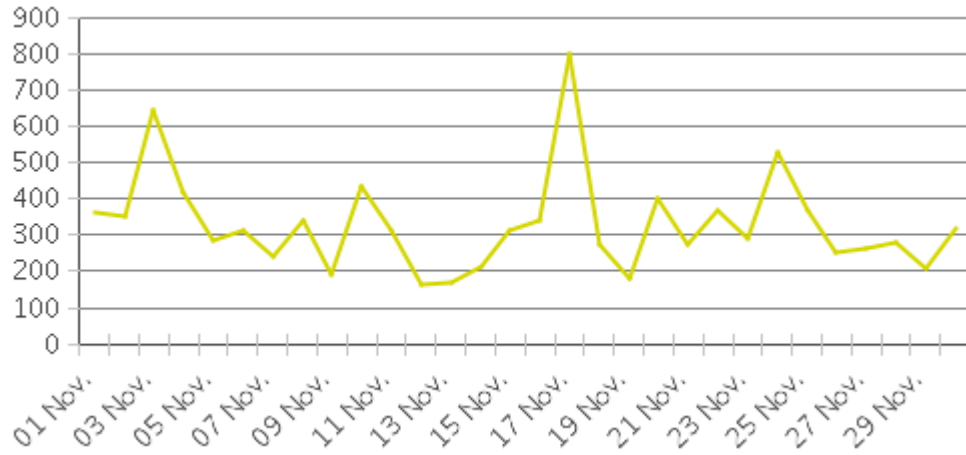

MKT Trail at 5th St (Heights) (Pedestria...

Period Analyzed: Thursday, November 01, 2018 to Friday, November 30, 2018

Daily Data