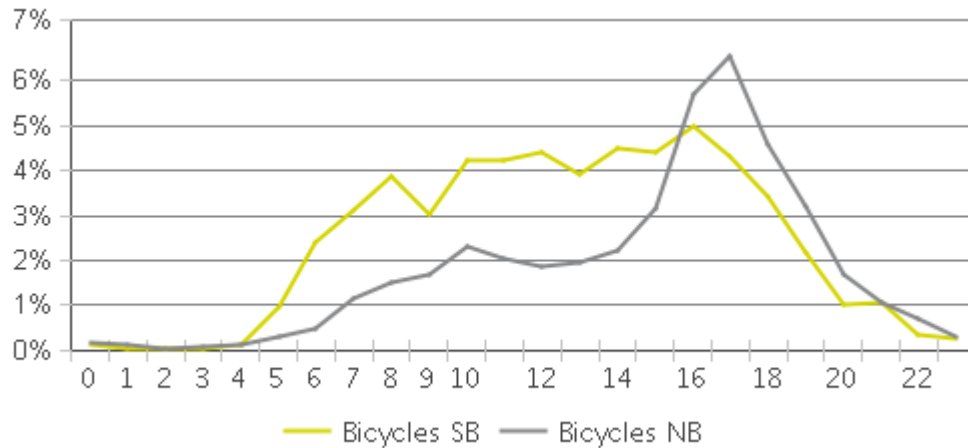

Hourly Profile during Weekdays