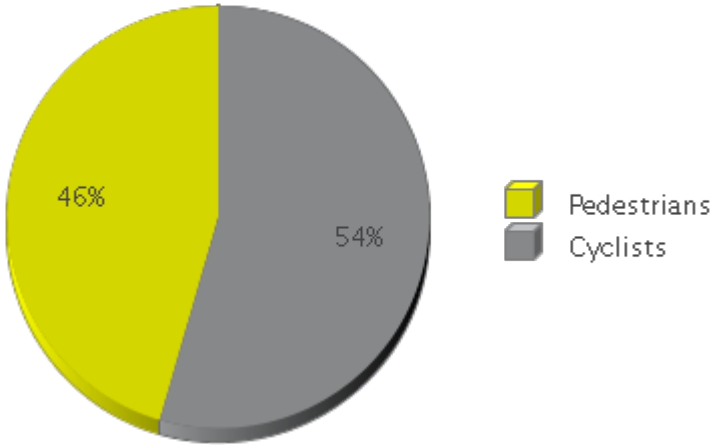

# MKT Trail at 5th St (Heights)

Period Analyzed: Thursday, November 01, 2018 to Friday, November 30, 2018

	Total Traffic for the Analyzed Period	Daily Average	Busiest Day of the Week	Distribution	
				IN	OUT
Pedestrians	9,886	330	Saturday	55	45
Cyclists	11,832	394	Saturday	58	42

# MKT Trail at 5th St (Heights)

Period Analyzed: Thursday, November 01, 2018 to Friday, November 30, 2018