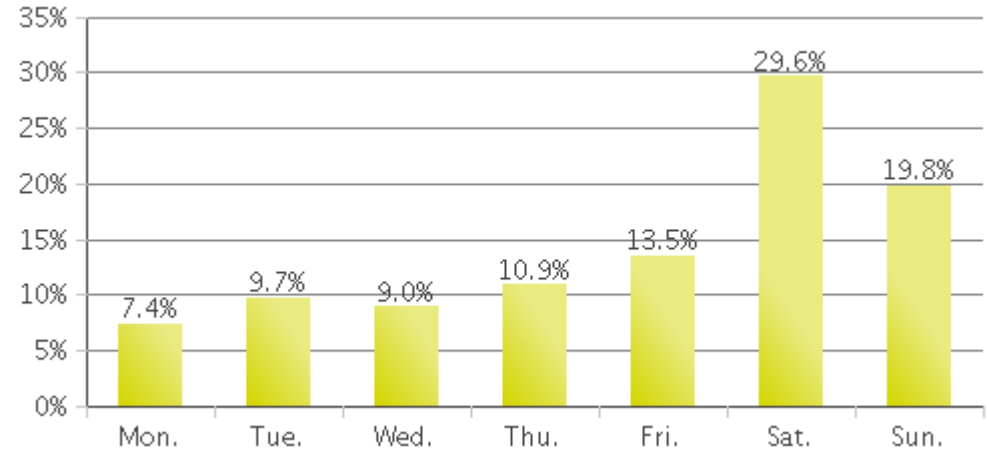

Weekly Profile