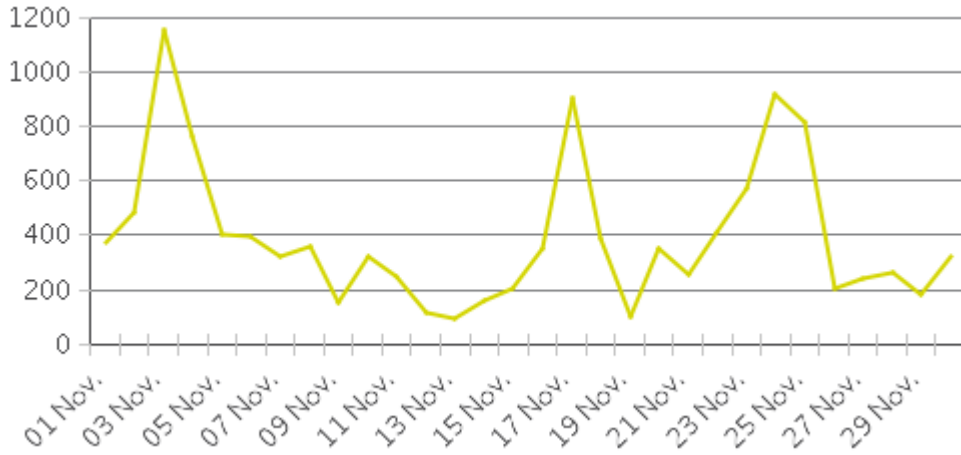

MKT Trail at 5th St (Heights) (Cyclists)

Period Analyzed: Thursday, November 01, 2018 to Friday, November 30, 2018

Daily Data