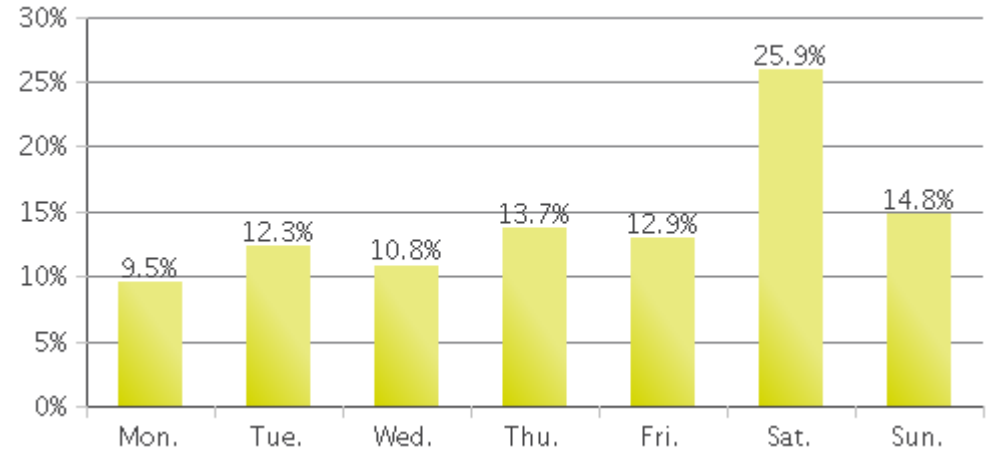

Weekly Profile