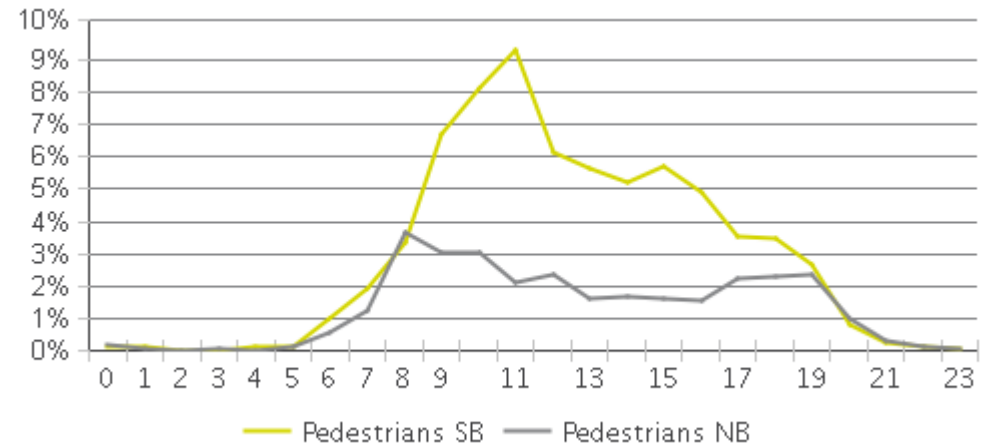

MKT Trail at 5th St (Heights)

Period Analyzed: Sunday, April 01, 2018 to Monday, April 30, 2018

	Total Traffic for the Analyzed Period	Daily Average	Busiest Day of the Week	Distribution	
				IN	OUT
Pedestrians	17,426	581	Sunday	73	27
Cyclists	19,658	655	Sunday	67	33

MKT Trail at 5th St (Heights)

Period Analyzed: Sunday, April 01, 2018 to Monday, April 30, 2018

MKT Trail at 5th St (Heights) (Pedestria...

Period Analyzed: Sunday, April 01, 2018 to Monday, April 30, 2018

Daily Data

Weekly Profile

Hourly Profile during Weekdays

Hourly Profile during the Weekend

MKT Trail at 5th St (Heights) (Cyclists)

Period Analyzed: Sunday, April 01, 2018 to Monday, April 30, 2018

Daily Data

Weekly Profile

Hourly Profile during Weekdays

Hourly Profile during the Weekend