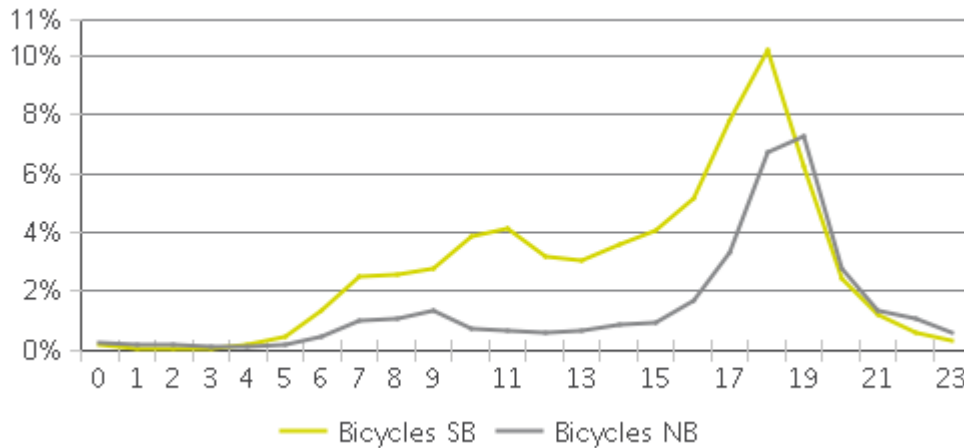

MKT Trail at 5th St (Heights)

Period Analyzed: Sunday, April 01, 2018 to Monday, April 30, 2018

	Total Traffic for the Analyzed Period	Daily Average	Busiest Day of the Week	Distribution	
				IN	OUT
Pedestrians	17,426	581	Sunday	73	27
Cyclists	19,658	655	Sunday	67	33

Daily Data

Weekly Profile

Hourly Profile during Weekdays

Hourly Profile during the Weekend

MKT Trail at 5th St (Heights) (Cyclists)

Period Analyzed: Sunday, April 01, 2018 to Monday, April 30, 2018

Daily Data

Weekly Profile

Hourly Profile during Weekdays

Hourly Profile during the Weekend