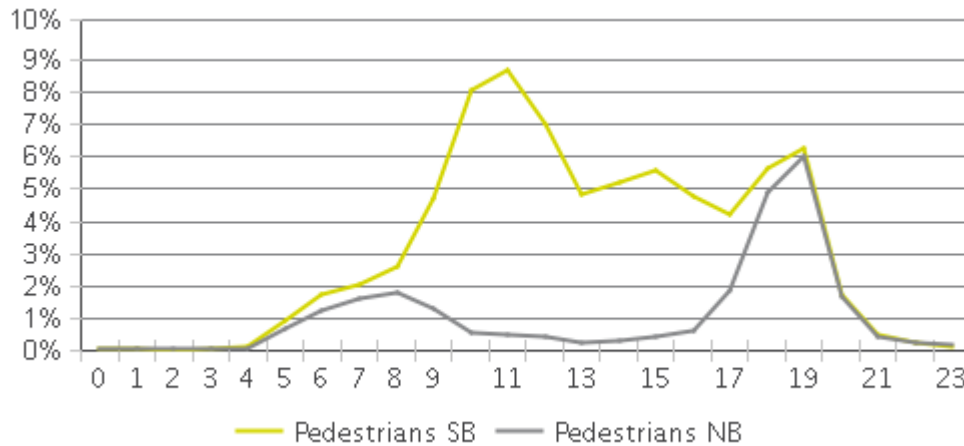

MKT Trail at 5th St (Heights)

Period Analyzed: Sunday, April 01, 2018 to Monday, April 30, 2018

	Total Traffic for the Analyzed Period	Daily Average	Busiest Day of the Week	Distribution	
				IN	OUT
Pedestrians	17,426	581	Sunday	73	27
Cyclists	19,658	655	Sunday	67	33

MKT Trail at 5th St (Heights)

Period Analyzed: Sunday, April 01, 2018 to Monday, April 30, 2018

MKT Trail at 5th St (Heights) (Pedestria...

Period Analyzed: Sunday, April 01, 2018 to Monday, April 30, 2018

Daily Data

Weekly Profile

Hourly Profile during Weekdays

Hourly Profile during the Weekend

MKT Trail at 5th St (Heights) (Cyclists)

Period Analyzed: Sunday, April 01, 2018 to Monday, April 30, 2018

Daily Data