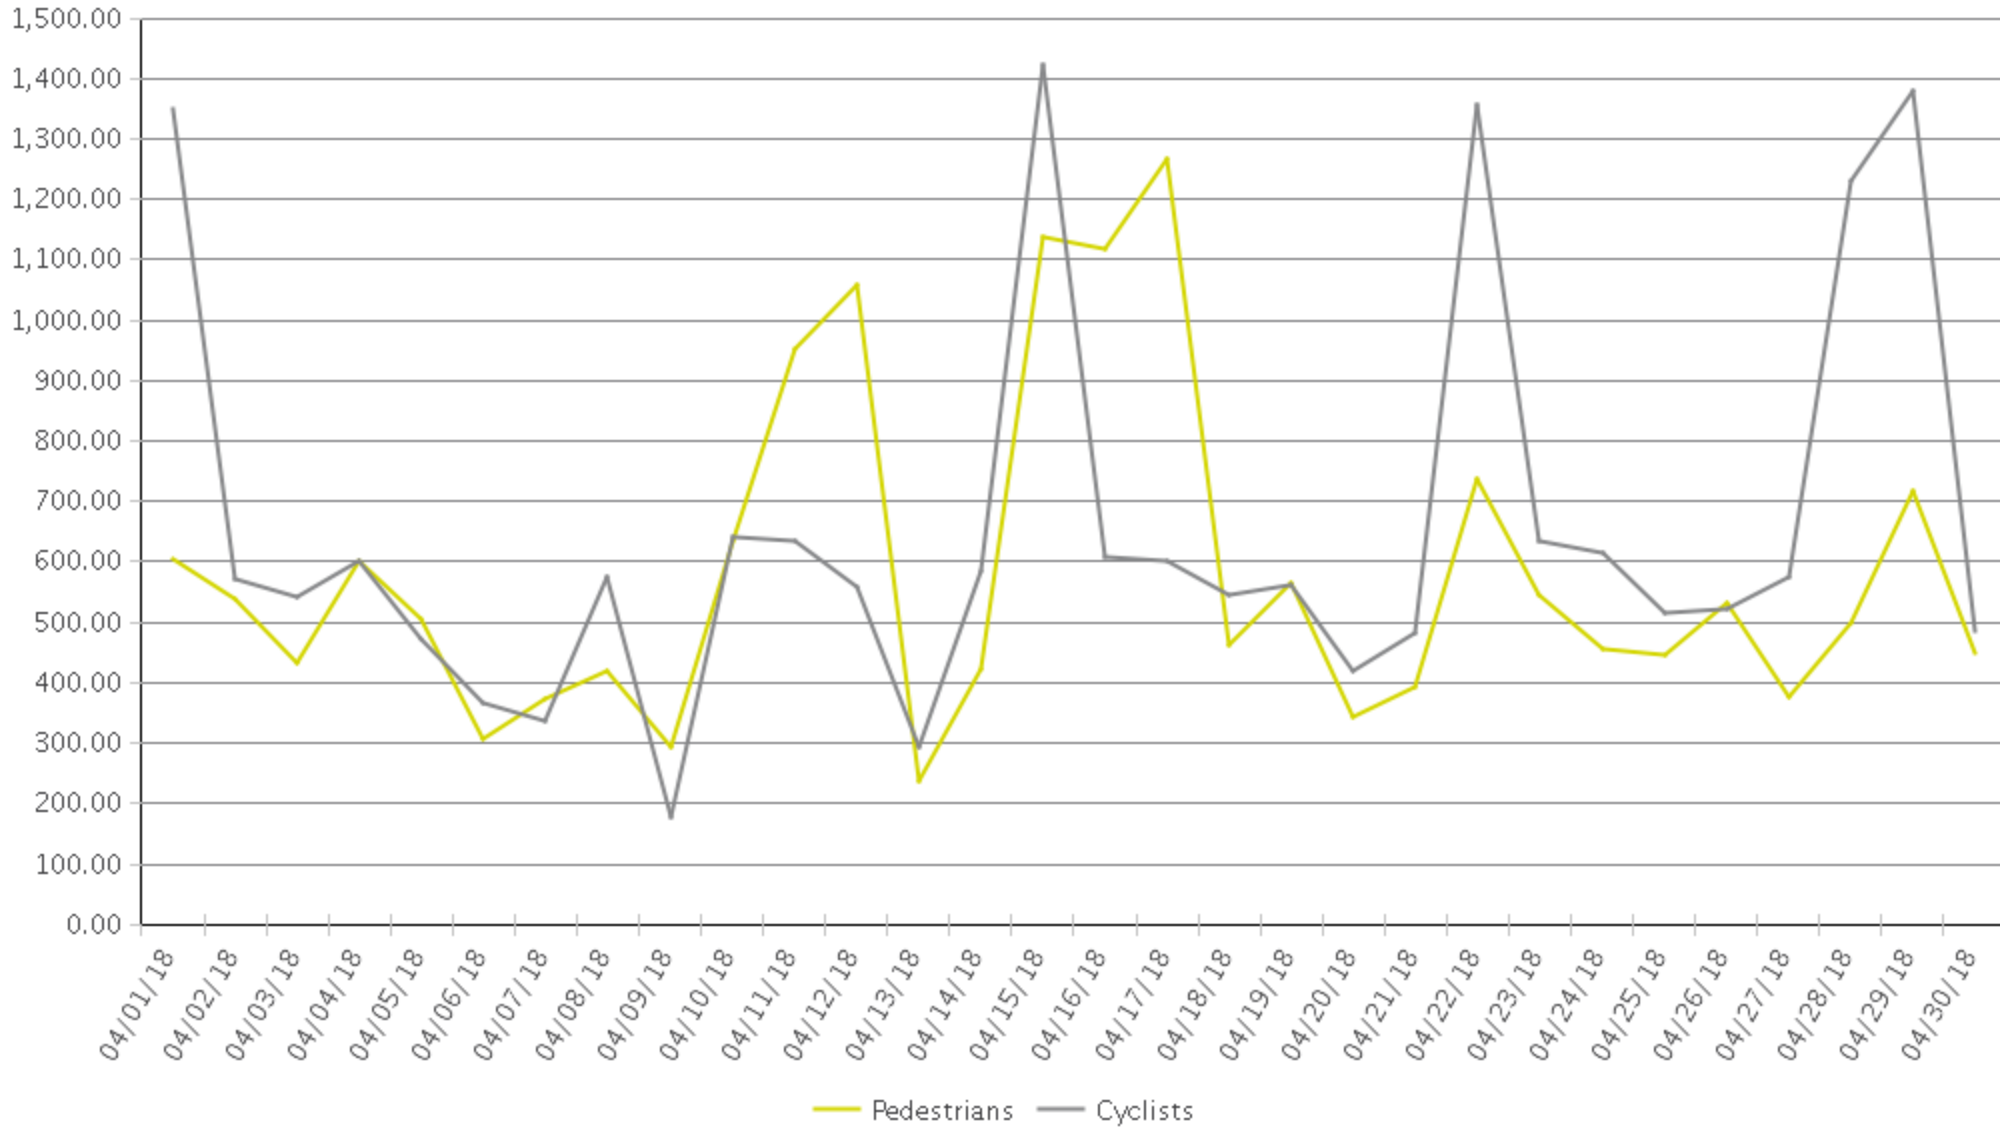

MKT Trail at 5th St (Heights)

Period Analyzed: Sunday, April 01, 2018 to Monday, April 30, 2018

	Total Traffic for the Analyzed Period	Daily Average	Busiest Day of the Week	Distribution	
				IN	OUT
Pedestrians	17,426	581	Sunday	73	27
Cyclists	19,658	655	Sunday	67	33

MKT Trail at 5th St (Heights)

Period Analyzed: Sunday, April 01, 2018 to Monday, April 30, 2018

MKT Trail at 5th St (Heights) (Pedestria...

Period Analyzed: Sunday, April 01, 2018 to Monday, April 30, 2018

Daily Data

Weekly Profile

Hourly Profile during Weekdays

Hourly Profile during the Weekend

MKT Trail at 5th St (Heights) (Cyclists)

Period Analyzed: Sunday, April 01, 2018 to Monday, April 30, 2018

Daily Data

Weekly Profile

Hourly Profile during Weekdays

Hourly Profile during the Weekend