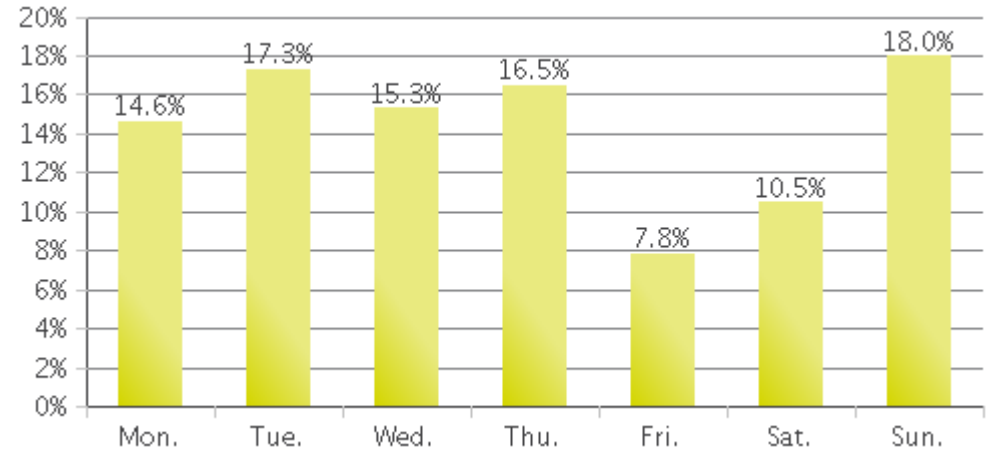

MKT Trail at 5th St (Heights)

Period Analyzed: Sunday, April 01, 2018 to Monday, April 30, 2018

	Total Traffic for the Analyzed Period	Daily Average	Busiest Day of the Week	Distribution	
				IN	OUT
Pedestrians	17,426	581	Sunday	73	27
Cyclists	19,658	655	Sunday	67	33

MKT Trail at 5th St (Heights)

Period Analyzed: Sunday, April 01, 2018 to Monday, April 30, 2018

MKT Trail at 5th St (Heights) (Pedestria...

Period Analyzed: Sunday, April 01, 2018 to Monday, April 30, 2018

Daily Data

Weekly Profile

Hourly Profile during Weekdays

Hourly Profile during the Weekend

MKT Trail at 5th St (Heights) (Cyclists)

Period Analyzed: Sunday, April 01, 2018 to Monday, April 30, 2018

Daily Data