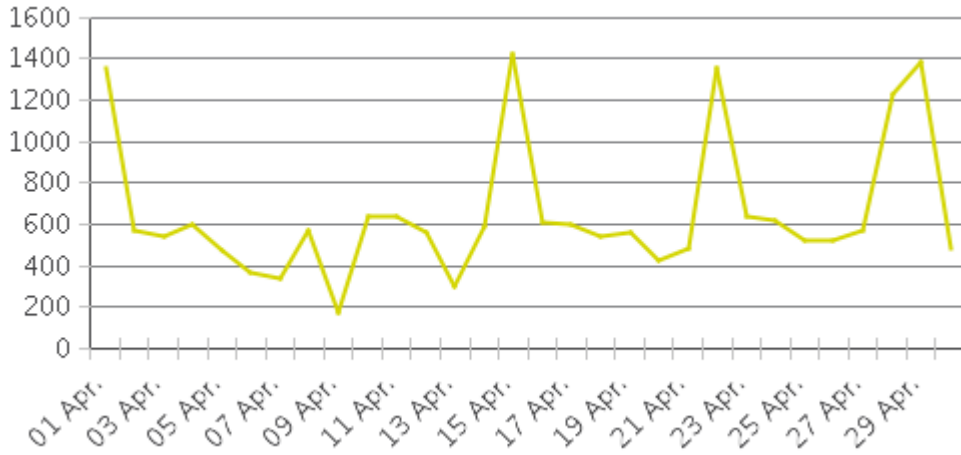

MKT Trail at 5th St (Heights)

Period Analyzed: Sunday, April 01, 2018 to Monday, April 30, 2018

	Total Traffic for the Analyzed Period	Daily Average	Busiest Day of the Week	Distribution	
				IN	OUT
Pedestrians	17,426	581	Sunday	73	27
Cyclists	19,658	655	Sunday	67	33

MKT Trail at 5th St (Heights)

Period Analyzed: Sunday, April 01, 2018 to Monday, April 30, 2018

MKT Trail at 5th St (Heights) (Pedestria...

Period Analyzed: Sunday, April 01, 2018 to Monday, April 30, 2018

Daily Data

Weekly Profile

Hourly Profile during Weekdays

Hourly Profile during the Weekend

MKT Trail at 5th St (Heights) (Cyclists)

Period Analyzed: Sunday, April 01, 2018 to Monday, April 30, 2018

Daily Data

Weekly Profile

Hourly Profile during Weekdays

Hourly Profile during the Weekend