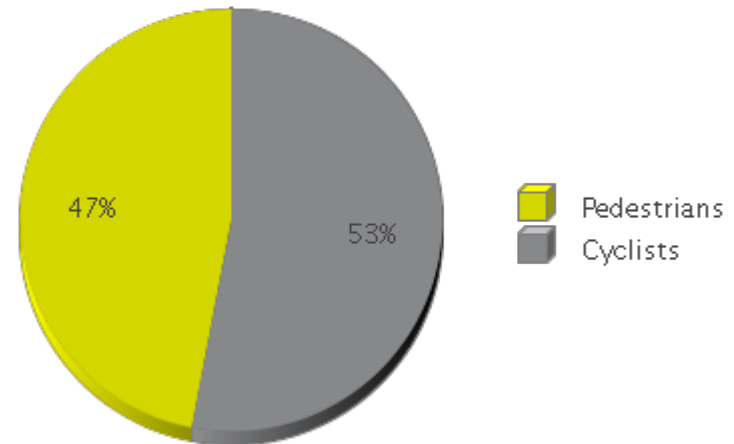

MKT Trail at 5th St (Heights)

Period Analyzed: Sunday, April 01, 2018 to Monday, April 30, 2018

	Total Traffic for the Analyzed Period	Daily Average	Busiest Day of the Week	Distribution	
				IN	OUT
Pedestrians	17,426	581	Sunday	73	27
Cyclists	19,658	655	Sunday	67	33

MKT Trail at 5th St (Heights)

Period Analyzed: Sunday, April 01, 2018 to Monday, April 30, 2018

MKT Trail at 5th St (Heights) (Pedestria...

Period Analyzed: Sunday, April 01, 2018 to Monday, April 30, 2018