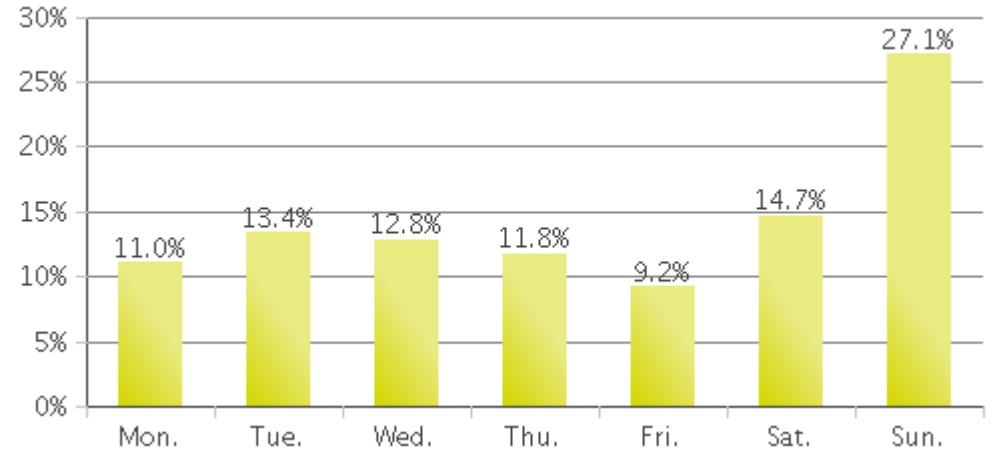

Daily Data

Weekly Profile

Hourly Profile during Weekdays

Hourly Profile during the Weekend

MKT Trail at 5th St (Heights) (Cyclists)

Period Analyzed: Sunday, April 01, 2018 to Monday, April 30, 2018

Daily Data

Weekly Profile

Hourly Profile during Weekdays

Hourly Profile during the Weekend