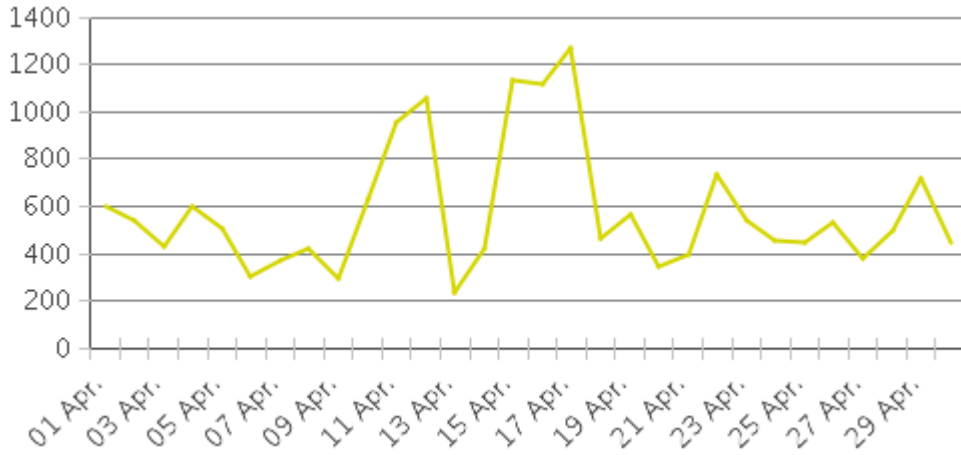

MKT Trail at 5th St (Heights)

Period Analyzed: Sunday, April 01, 2018 to Monday, April 30, 2018

	Total Traffic for the Analyzed Period	Daily Average	Busiest Day of the Week	Distribution	
				IN	OUT
Pedestrians	17,426	581	Sunday	73	27
Cyclists	19,658	655	Sunday	67	33

MKT Trail at 5th St (Heights)

Period Analyzed: Sunday, April 01, 2018 to Monday, April 30, 2018

MKT Trail at 5th St (Heights) (Pedestria...

Period Analyzed: Sunday, April 01, 2018 to Monday, April 30, 2018

Daily Data

Weekly Profile

Hourly Profile during Weekdays

Hourly Profile during the Weekend

MKT Trail at 5th St (Heights) (Cyclists)

Period Analyzed: Sunday, April 01, 2018 to Monday, April 30, 2018

Daily Data

Weekly Profile

Hourly Profile during Weekdays

Hourly Profile during the Weekend