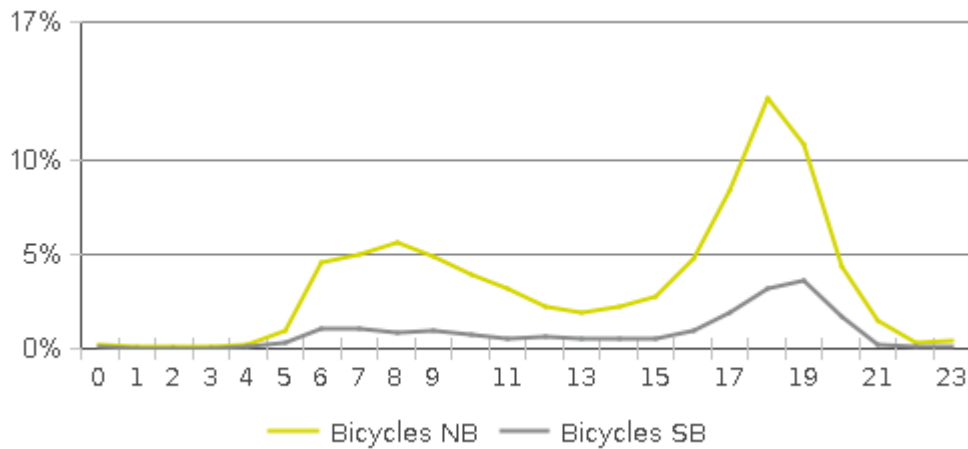

White Oak Trail at 34th St

Period Analyzed: Tuesday, August 01, 2017 to Thursday, August 31, 2017

	Total Traffic for the Analyzed Period	Daily Average	Busiest Day of the Week	Distribution	
				IN	OUT
Pedestrians	6,388	206	Saturday	35	65
Cyclists	5,235	169	Sunday	81	19

White Oak Trail at 34th St

Period Analyzed: Tuesday, August 01, 2017 to Thursday, August 31, 2017

White Oak Trail at 34th St (Pedestrians)

Period Analyzed: Tuesday, August 01, 2017 to Thursday, August 31, 2017

Daily Data

Weekly Profile

Hourly Profile during Weekdays

Hourly Profile during the Weekend

White Oak Trail at 34th St (Cyclists)

Period Analyzed: Tuesday, August 01, 2017 to Thursday, August 31, 2017

Daily Data

Weekly Profile

Hourly Profile during Weekdays

Hourly Profile during the Weekend