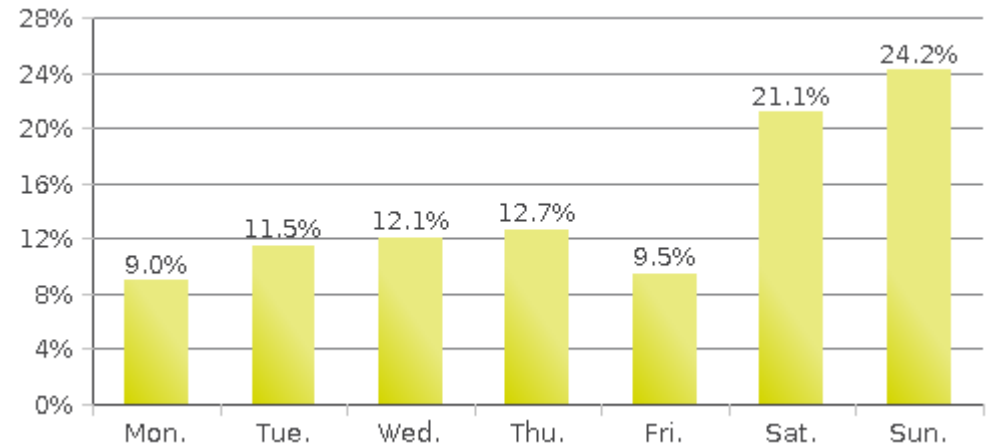

Daily Data

Weekly Profile

Hourly Profile during Weekdays

Hourly Profile during the Weekend

White Oak Trail at 34th St (Cyclists)

Period Analyzed: Tuesday, August 01, 2017 to Thursday, August 31, 2017

Daily Data

Weekly Profile

Hourly Profile during Weekdays

Hourly Profile during the Weekend