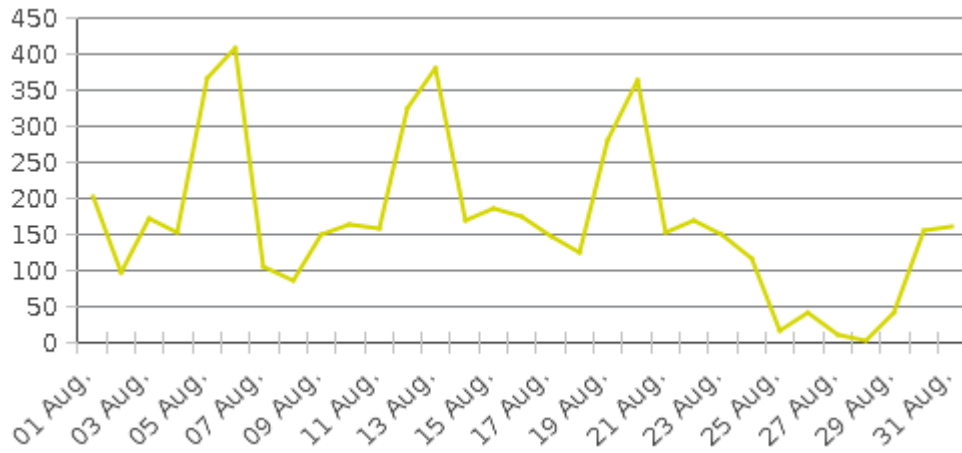

White Oak Trail at 34th St

Period Analyzed: Tuesday, August 01, 2017 to Thursday, August 31, 2017

	Total Traffic for the Analyzed Period	Daily Average	Busiest Day of the Week	Distribution	
				IN	OUT
Pedestrians	6,388	206	Saturday	35	65
Cyclists	5,235	169	Sunday	81	19

White Oak Trail at 34th St

Period Analyzed: Tuesday, August 01, 2017 to Thursday, August 31, 2017

White Oak Trail at 34th St (Pedestrians)

Period Analyzed: Tuesday, August 01, 2017 to Thursday, August 31, 2017

Daily Data

Weekly Profile

Hourly Profile during Weekdays

Hourly Profile during the Weekend

White Oak Trail at 34th St (Cyclists)

Period Analyzed: Tuesday, August 01, 2017 to Thursday, August 31, 2017

Daily Data

Weekly Profile

Hourly Profile during Weekdays

Hourly Profile during the Weekend