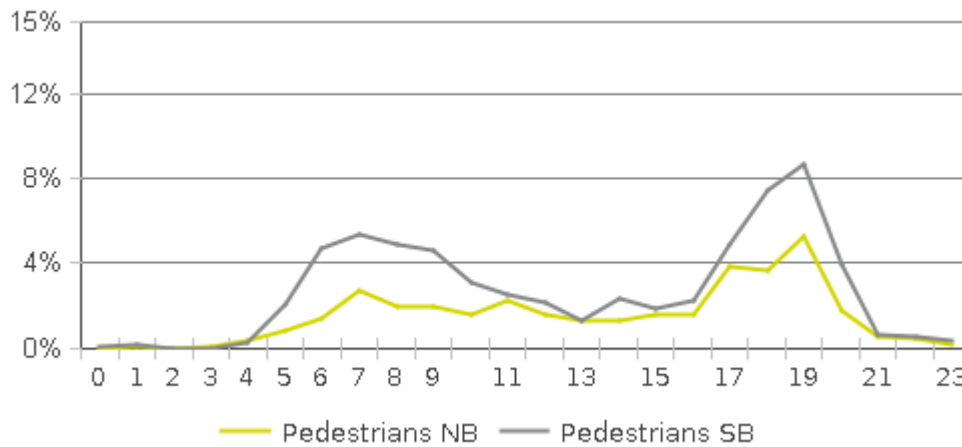

White Oak Trail at 34th St

Period Analyzed: Tuesday, August 01, 2017 to Thursday, August 31, 2017

	Total Traffic for the Analyzed Period	Daily Average	Busiest Day of the Week	Distribution	
				IN	OUT
Pedestrians	6,388	206	Saturday	35	65
Cyclists	5,235	169	Sunday	81	19

White Oak Trail at 34th St

Period Analyzed: Tuesday, August 01, 2017 to Thursday, August 31, 2017

White Oak Trail at 34th St (Pedestrians)

Period Analyzed: Tuesday, August 01, 2017 to Thursday, August 31, 2017

Daily Data

Weekly Profile

Hourly Profile during Weekdays

Hourly Profile during the Weekend

White Oak Trail at 34th St (Cyclists)

Period Analyzed: Tuesday, August 01, 2017 to Thursday, August 31, 2017

Daily Data