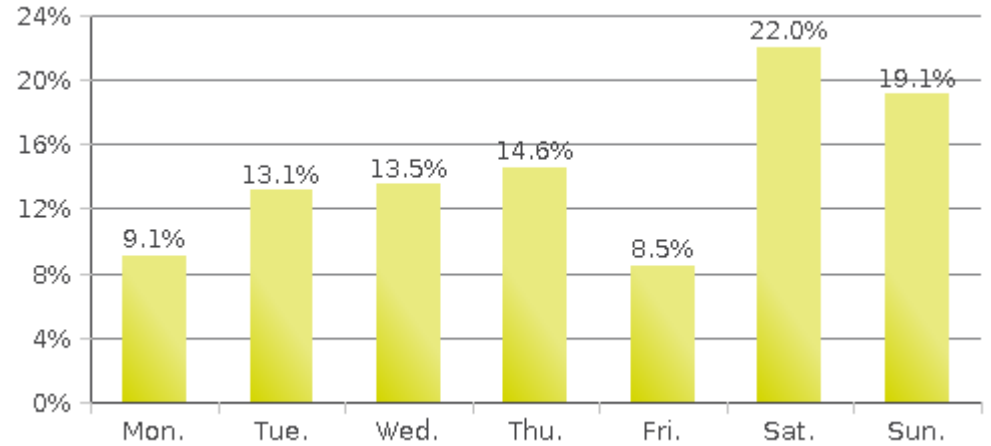

White Oak Trail at 34th St

Period Analyzed: Tuesday, August 01, 2017 to Thursday, August 31, 2017

	Total Traffic for the Analyzed Period	Daily Average	Busiest Day of the Week	Distribution	
				IN	OUT
Pedestrians	6,388	206	Saturday	35	65
Cyclists	5,235	169	Sunday	81	19

White Oak Trail at 34th St

Period Analyzed: Tuesday, August 01, 2017 to Thursday, August 31, 2017

White Oak Trail at 34th St (Pedestrians)

Period Analyzed: Tuesday, August 01, 2017 to Thursday, August 31, 2017

Daily Data

Weekly Profile

Hourly Profile during Weekdays

Hourly Profile during the Weekend

White Oak Trail at 34th St (Cyclists)

Period Analyzed: Tuesday, August 01, 2017 to Thursday, August 31, 2017

Daily Data