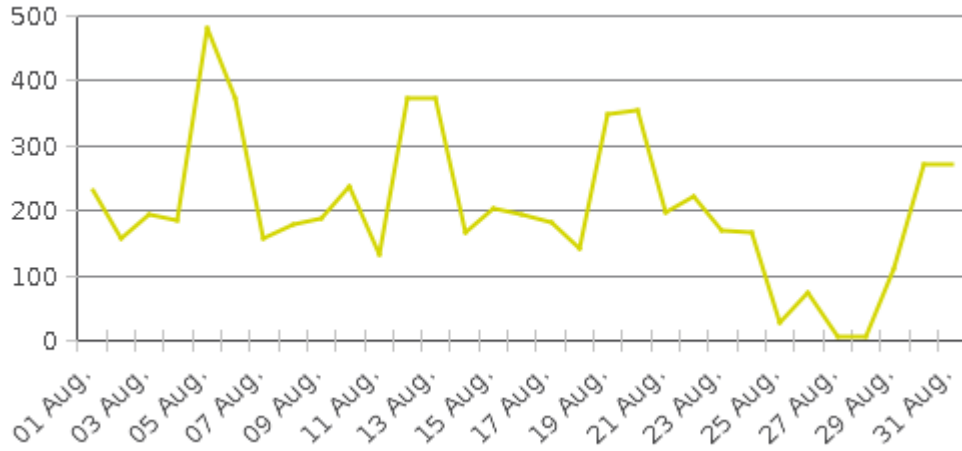

White Oak Trail at 34th St

Period Analyzed: Tuesday, August 01, 2017 to Thursday, August 31, 2017

	Total Traffic for the Analyzed Period	Daily Average	Busiest Day of the Week	Distribution	
				IN	OUT
Pedestrians	6,388	206	Saturday	35	65
Cyclists	5,235	169	Sunday	81	19

White Oak Trail at 34th St

Period Analyzed: Tuesday, August 01, 2017 to Thursday, August 31, 2017

White Oak Trail at 34th St (Pedestrians)

Period Analyzed: Tuesday, August 01, 2017 to Thursday, August 31, 2017

Daily Data

Weekly Profile

Hourly Profile during Weekdays

Hourly Profile during the Weekend

White Oak Trail at 34th St (Cyclists)

Period Analyzed: Tuesday, August 01, 2017 to Thursday, August 31, 2017

Daily Data

Weekly Profile

Hourly Profile during Weekdays

Hourly Profile during the Weekend