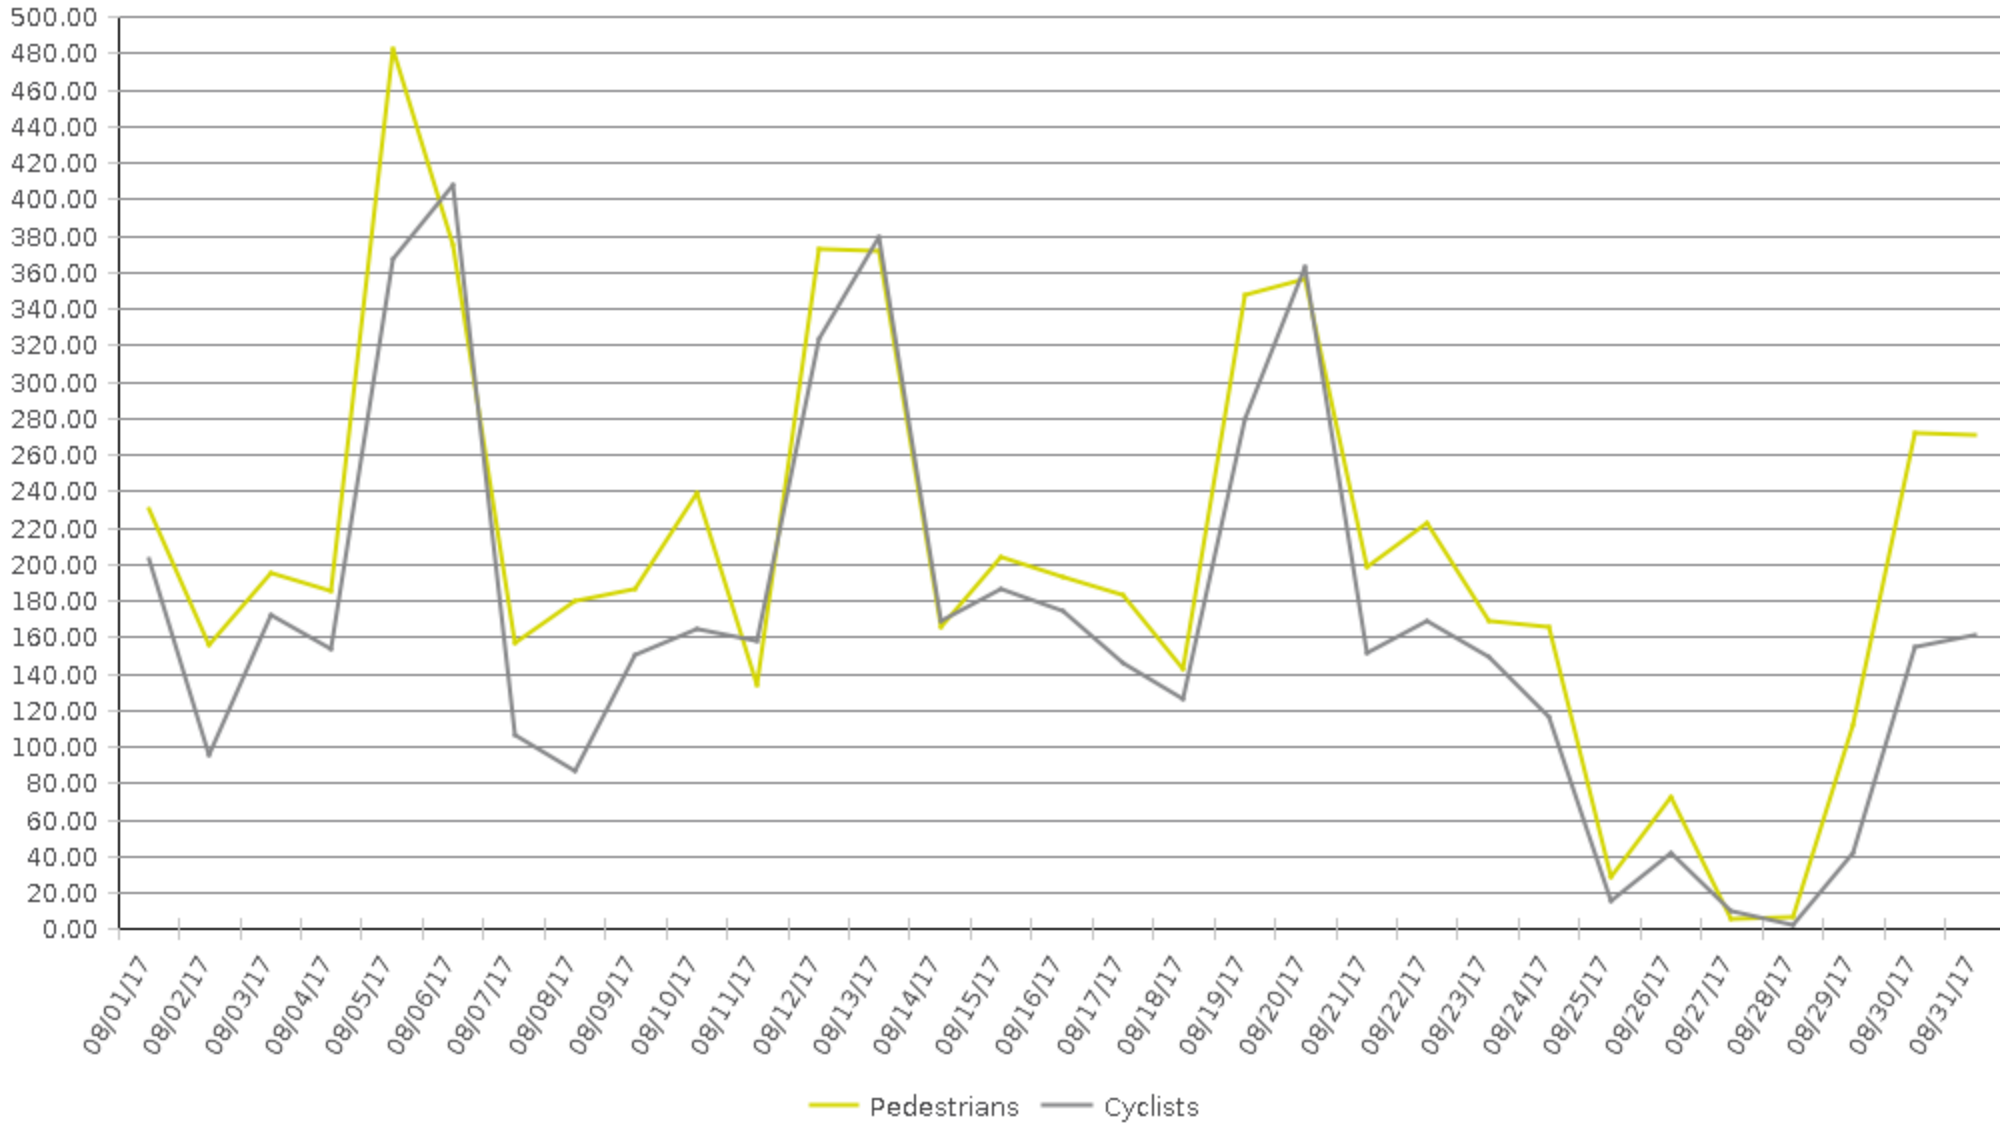

White Oak Trail at 34th St

Period Analyzed: Tuesday, August 01, 2017 to Thursday, August 31, 2017

	Total Traffic for the Analyzed Period	Daily Average	Busiest Day of the Week	Distribution	
				IN	OUT
Pedestrians	6,388	206	Saturday	35	65
Cyclists	5,235	169	Sunday	81	19

White Oak Trail at 34th St

Period Analyzed: Tuesday, August 01, 2017 to Thursday, August 31, 2017

White Oak Trail at 34th St (Pedestrians)

Period Analyzed: Tuesday, August 01, 2017 to Thursday, August 31, 2017

Daily Data

Weekly Profile

Hourly Profile during Weekdays

Hourly Profile during the Weekend

White Oak Trail at 34th St (Cyclists)

Period Analyzed: Tuesday, August 01, 2017 to Thursday, August 31, 2017

Daily Data

Weekly Profile

Hourly Profile during Weekdays

Hourly Profile during the Weekend