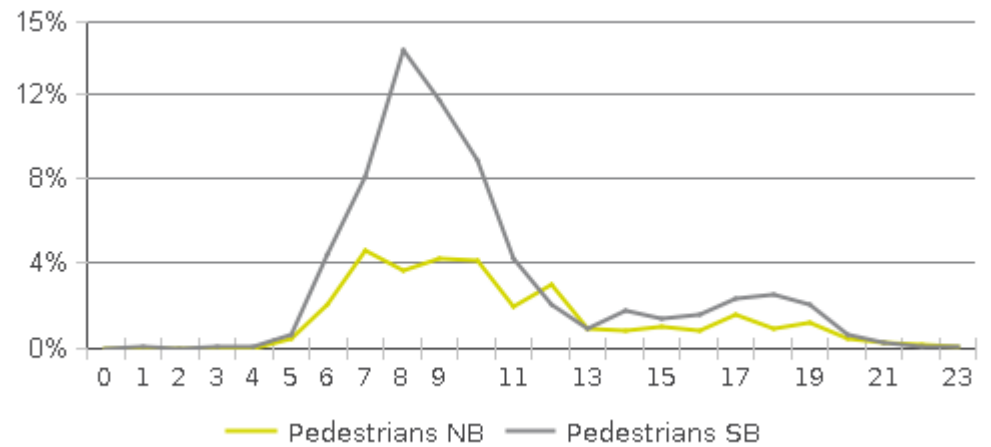

White Oak Trail at 34th St

Period Analyzed: Tuesday, August 01, 2017 to Thursday, August 31, 2017

	Total Traffic for the Analyzed Period	Daily Average	Busiest Day of the Week	Distribution	
				IN	OUT
Pedestrians	6,388	206	Saturday	35	65
Cyclists	5,235	169	Sunday	81	19

White Oak Trail at 34th St

Period Analyzed: Tuesday, August 01, 2017 to Thursday, August 31, 2017

White Oak Trail at 34th St (Pedestrians)

Period Analyzed: Tuesday, August 01, 2017 to Thursday, August 31, 2017

Daily Data

Weekly Profile

Hourly Profile during Weekdays

Hourly Profile during the Weekend

White Oak Trail at 34th St (Cyclists)

Period Analyzed: Tuesday, August 01, 2017 to Thursday, August 31, 2017

Daily Data

Weekly Profile

Hourly Profile during Weekdays

Hourly Profile during the Weekend