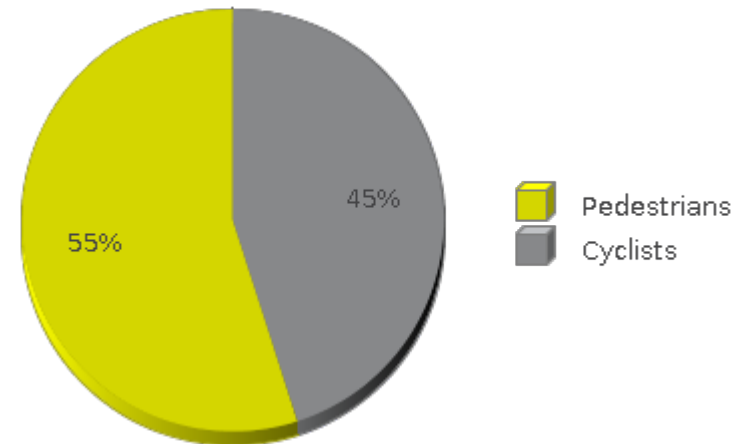

White Oak Trail at 34th St

Period Analyzed: Tuesday, August 01, 2017 to Thursday, August 31, 2017

	Total Traffic for the Analyzed Period	Daily Average	Busiest Day of the Week	Distribution	
				IN	OUT
Pedestrians	6,388	206	Saturday	35	65
Cyclists	5,235	169	Sunday	81	19

White Oak Trail at 34th St

Period Analyzed: Tuesday, August 01, 2017 to Thursday, August 31, 2017

White Oak Trail at 34th St (Pedestrians)

Period Analyzed: Tuesday, August 01, 2017 to Thursday, August 31, 2017

Daily Data

Weekly Profile

Hourly Profile during Weekdays

Hourly Profile during the Weekend

White Oak Trail at 34th St (Cyclists)

Period Analyzed: Tuesday, August 01, 2017 to Thursday, August 31, 2017

Daily Data