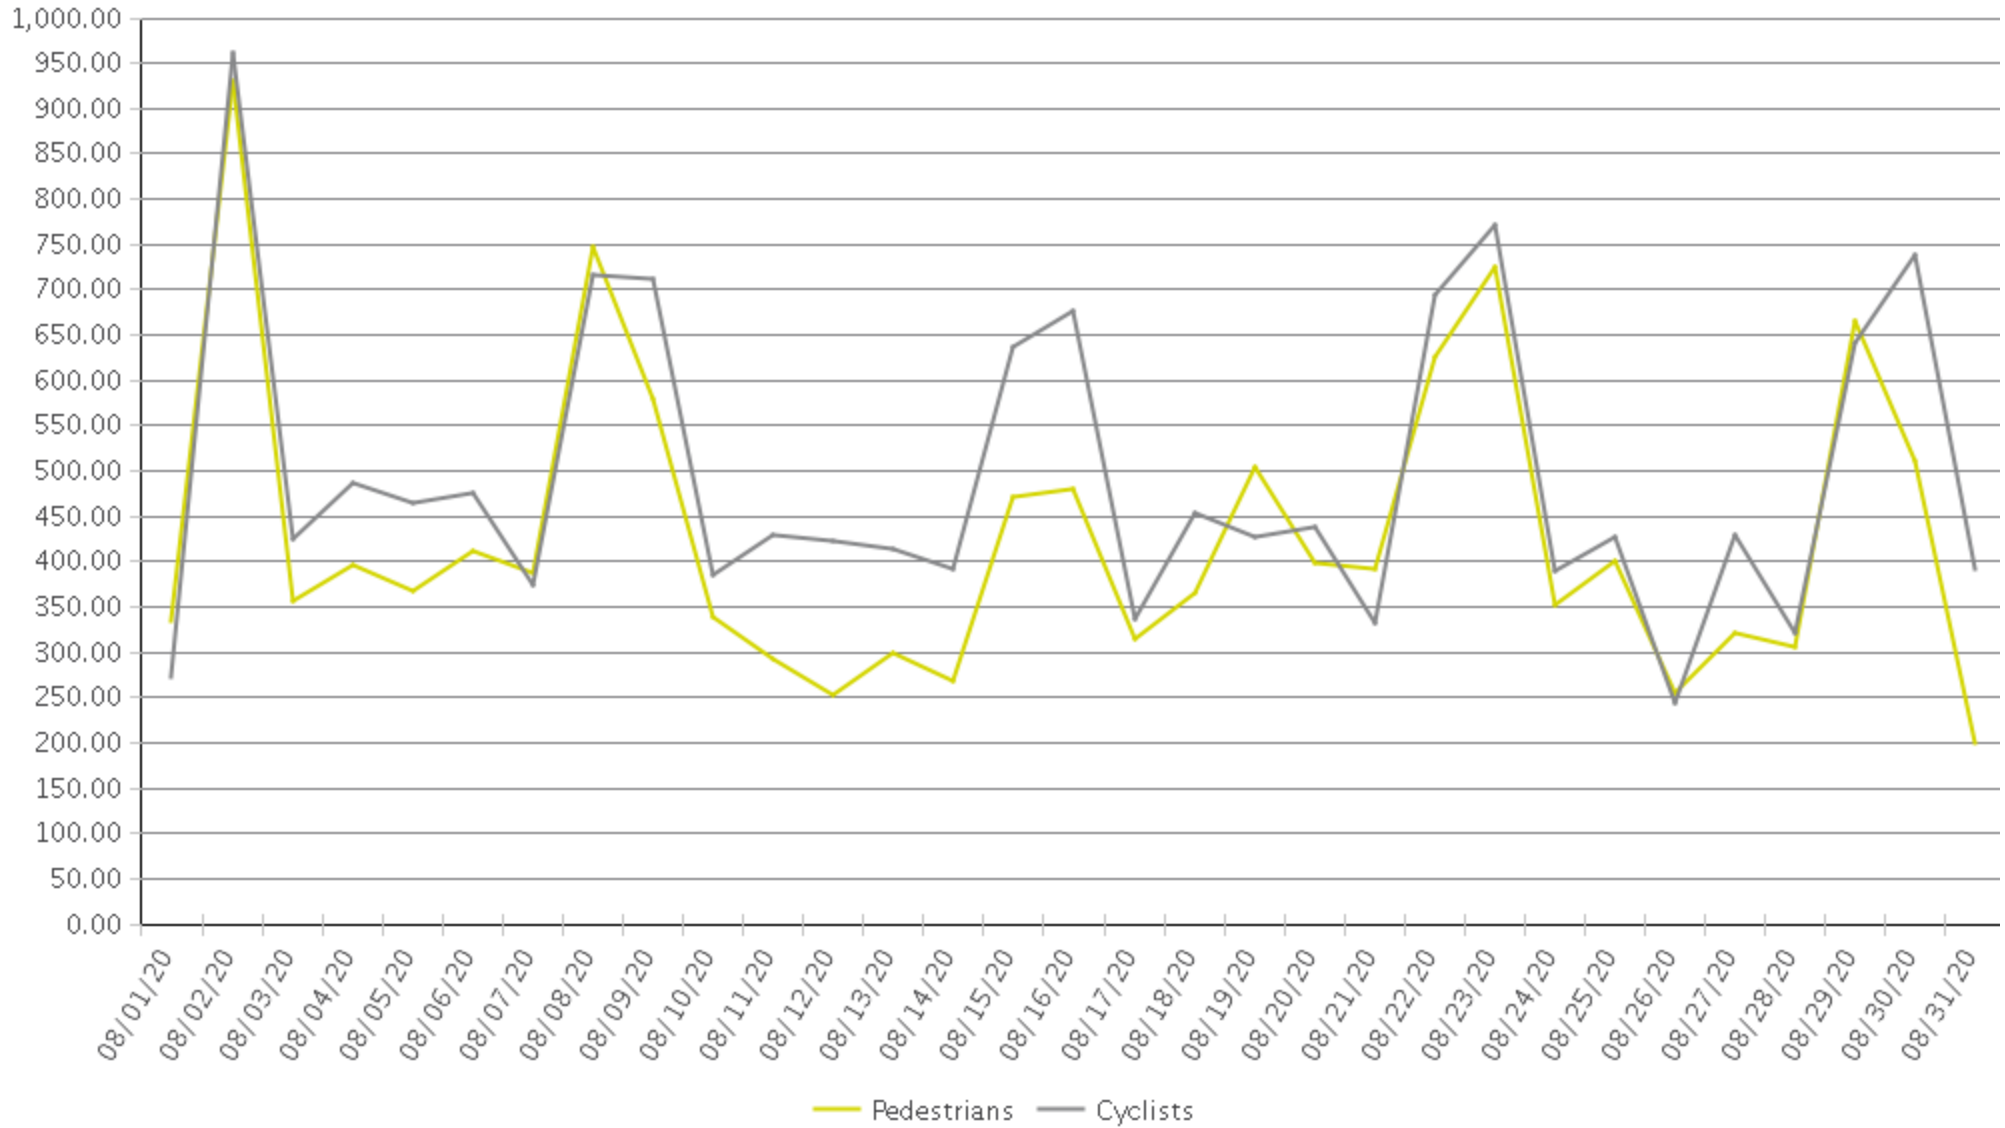

# White Oak Trail at 34th St

Period Analyzed: Saturday, August 01, 2020 to Monday, August 31, 2020

	Total Traffic for the Analyzed Period	Daily Average	Busiest Day of the Week	Distribution	
				IN	OUT
Pedestrians	13,254	428	Sunday	33	67
Cyclists	15,291	493	Sunday	77	23

# White Oak Trail at 34th St

Period Analyzed: Saturday, August 01, 2020 to Monday, August 31, 2020

# White Oak Trail at 34th St (Pedestrians)

Period Analyzed: Saturday, August 01, 2020 to Monday, August 31, 2020

# White Oak Trail at 34th St (Cyclists)

Period Analyzed: Saturday, August 01, 2020 to Monday, August 31, 2020