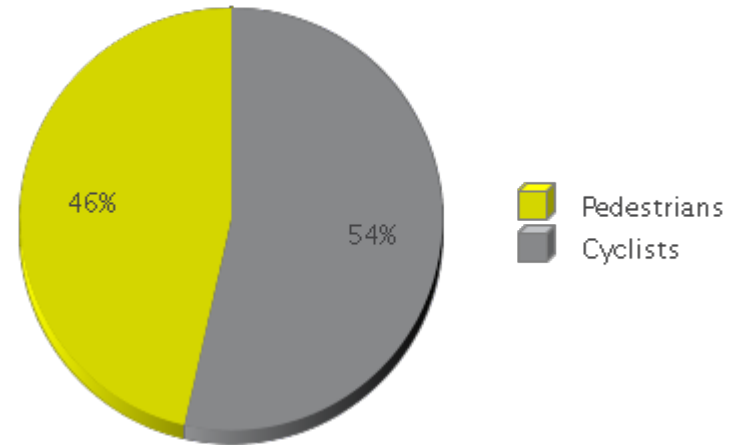

# White Oak Trail at 34th St

Period Analyzed: Saturday, August 01, 2020 to Monday, August 31, 2020

	Total Traffic for the Analyzed Period	Daily Average	Busiest Day of the Week	Distribution	
				IN	OUT
Pedestrians	13,254	428	Sunday	33	67
Cyclists	15,291	493	Sunday	77	23

# White Oak Trail at 34th St

Period Analyzed: Saturday, August 01, 2020 to Monday, August 31, 2020