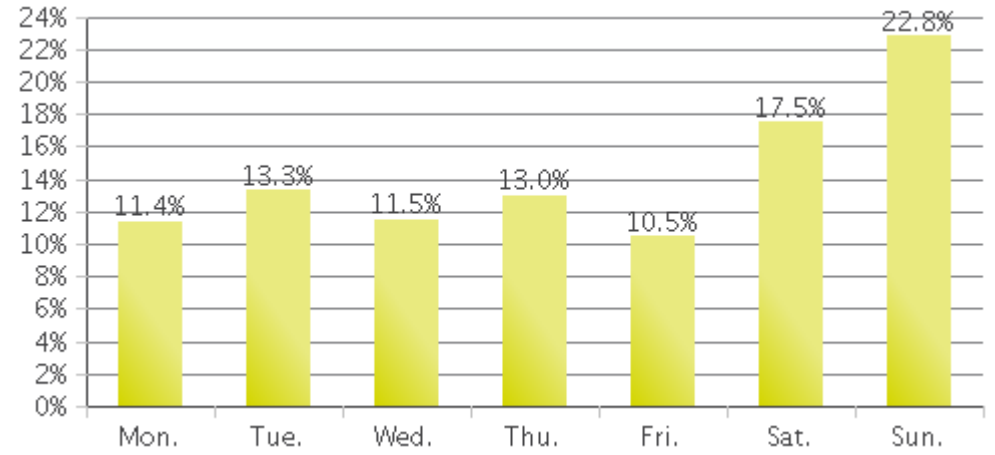

Weekly Profile