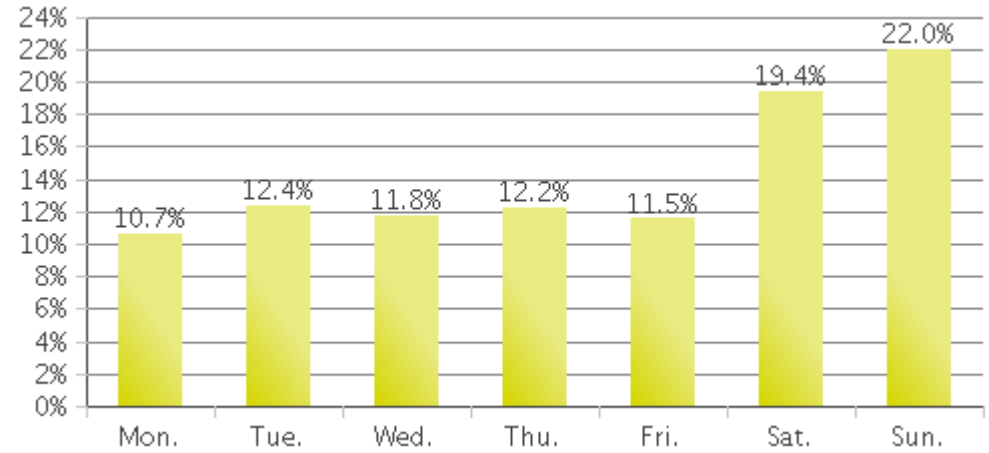

Weekly Profile