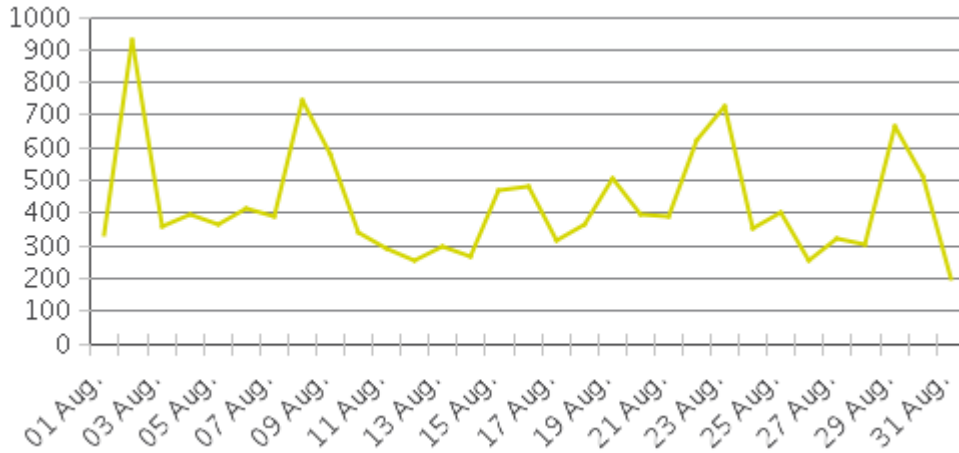

White Oak Trail at 34th St (Pedestrians)

Period Analyzed: Saturday, August 01, 2020 to Monday, August 31, 2020

Daily Data