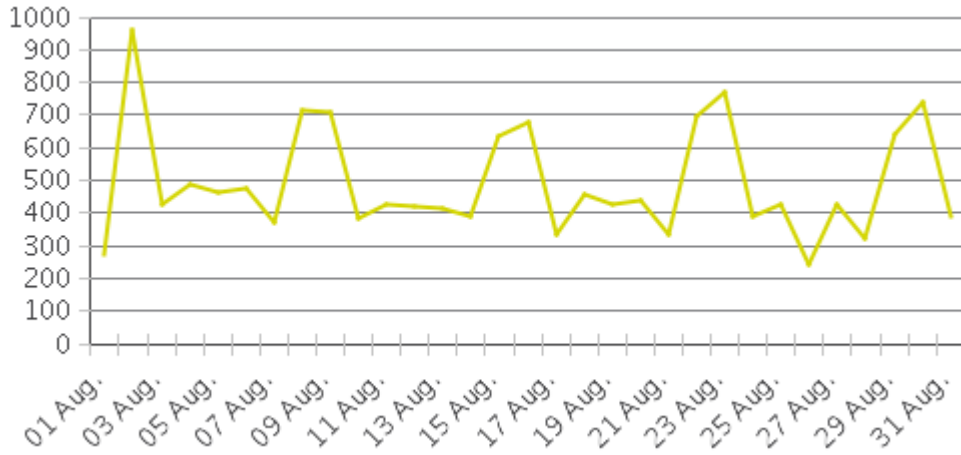

White Oak Trail at 34th St (Cyclists)

Period Analyzed: Saturday, August 01, 2020 to Monday, August 31, 2020

Daily Data