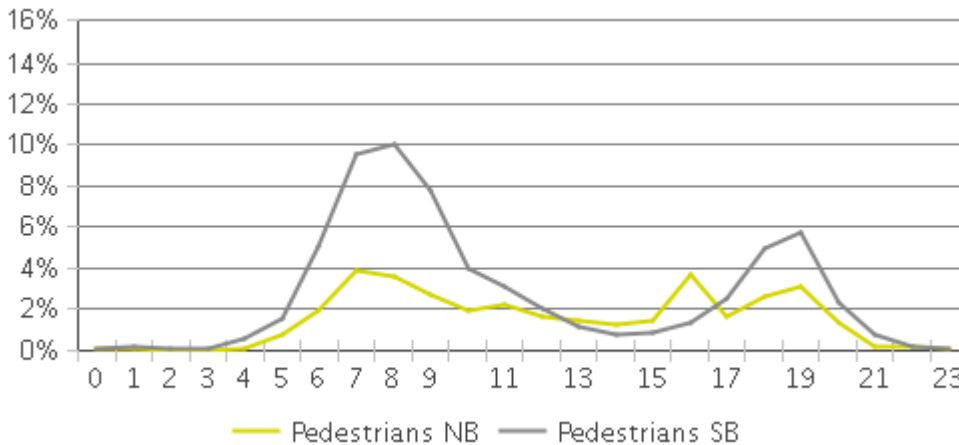

Hourly Profile during Weekdays