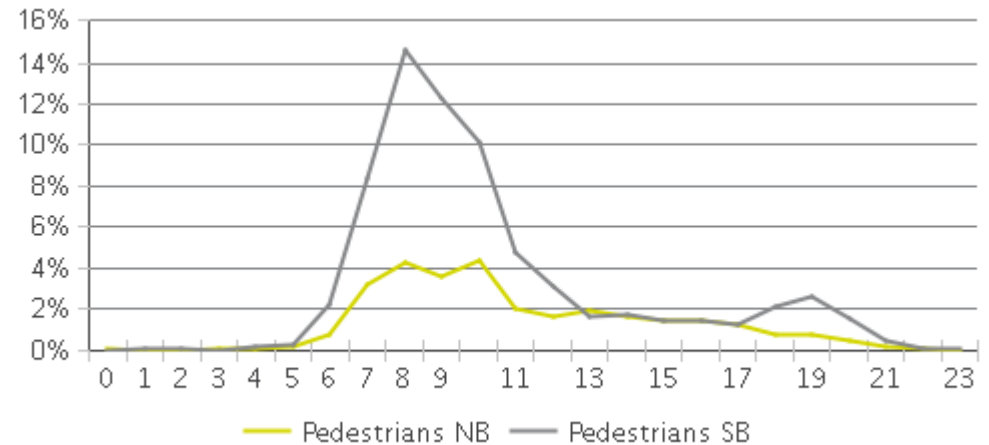

Hourly Profile during the Weekend