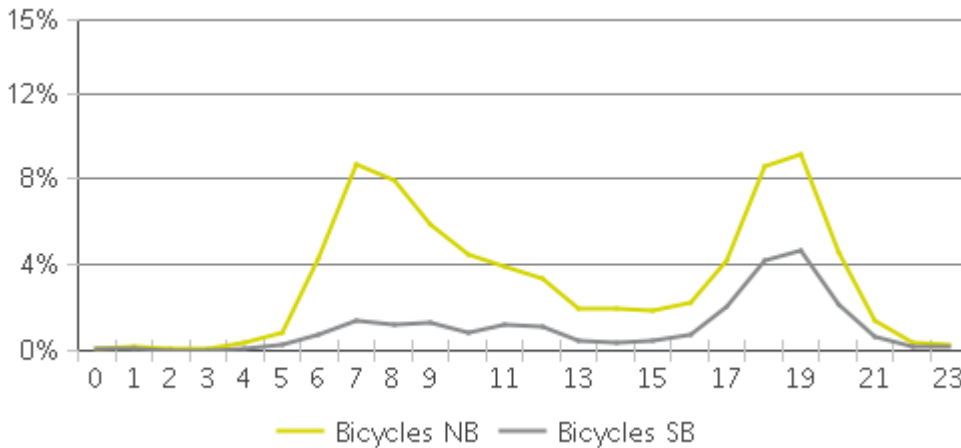

Hourly Profile during Weekdays