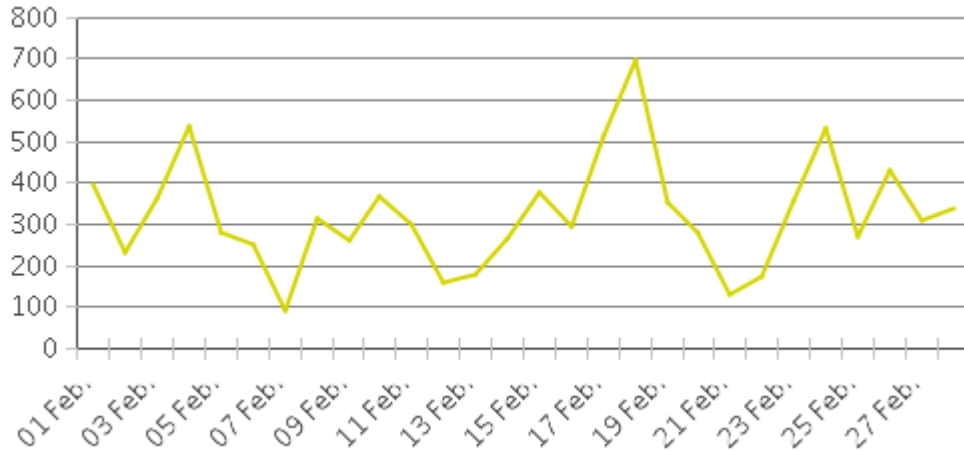

MKT Trail at 5th St (Heights)

Period Analyzed: Thursday, February 01, 2018 to Wednesday, February 28, 2018

	Total Traffic for the Analyzed Period	Daily Average	Busiest Day of the Week	Distribution	
				IN	OUT
Pedestrians	9,037	323	Sunday	59	41
Cyclists	19,358	691	Wednesday	60	40

MKT Trail at 5th St (Heights)

Period Analyzed: Thursday, February 01, 2018 to Wednesday, February 28, 2018

MKT Trail at 5th St (Heights) (Pedestria...

Period Analyzed: Thursday, February 01, 2018 to Wednesday, February 28, 2018

Daily Data

Weekly Profile

Hourly Profile during Weekdays

Hourly Profile during the Weekend

MKT Trail at 5th St (Heights) (Cyclists)

Period Analyzed: Thursday, February 01, 2018 to Wednesday, February 28, 2018

Daily Data

Weekly Profile

Hourly Profile during Weekdays

Hourly Profile during the Weekend