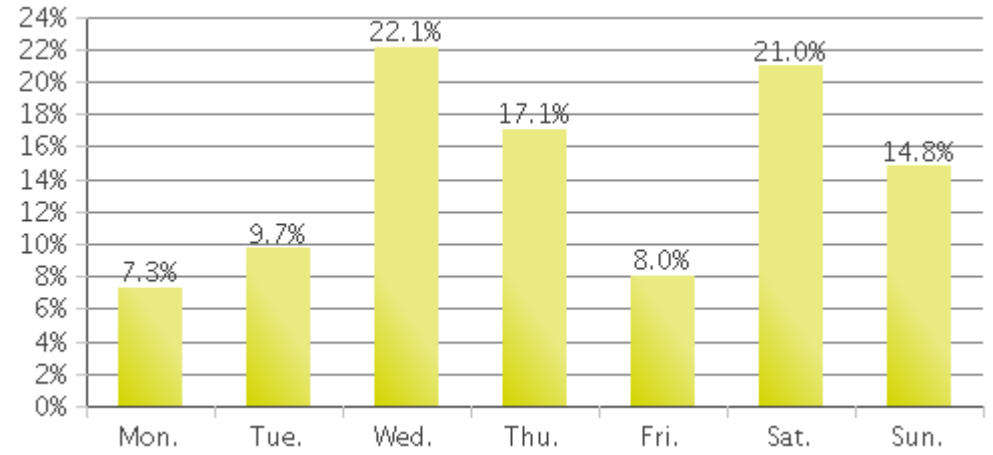

MKT Trail at 5th St (Heights)

Period Analyzed: Thursday, February 01, 2018 to Wednesday, February 28, 2018

MKT Trail at 5th St (Heights) (Pedestria...

Period Analyzed: Thursday, February 01, 2018 to Wednesday, February 28, 2018

Daily Data

Weekly Profile

Hourly Profile during Weekdays

Hourly Profile during the Weekend

MKT Trail at 5th St (Heights) (Cyclists)

Period Analyzed: Thursday, February 01, 2018 to Wednesday, February 28, 2018

Daily Data

Weekly Profile

Hourly Profile during Weekdays

Hourly Profile during the Weekend