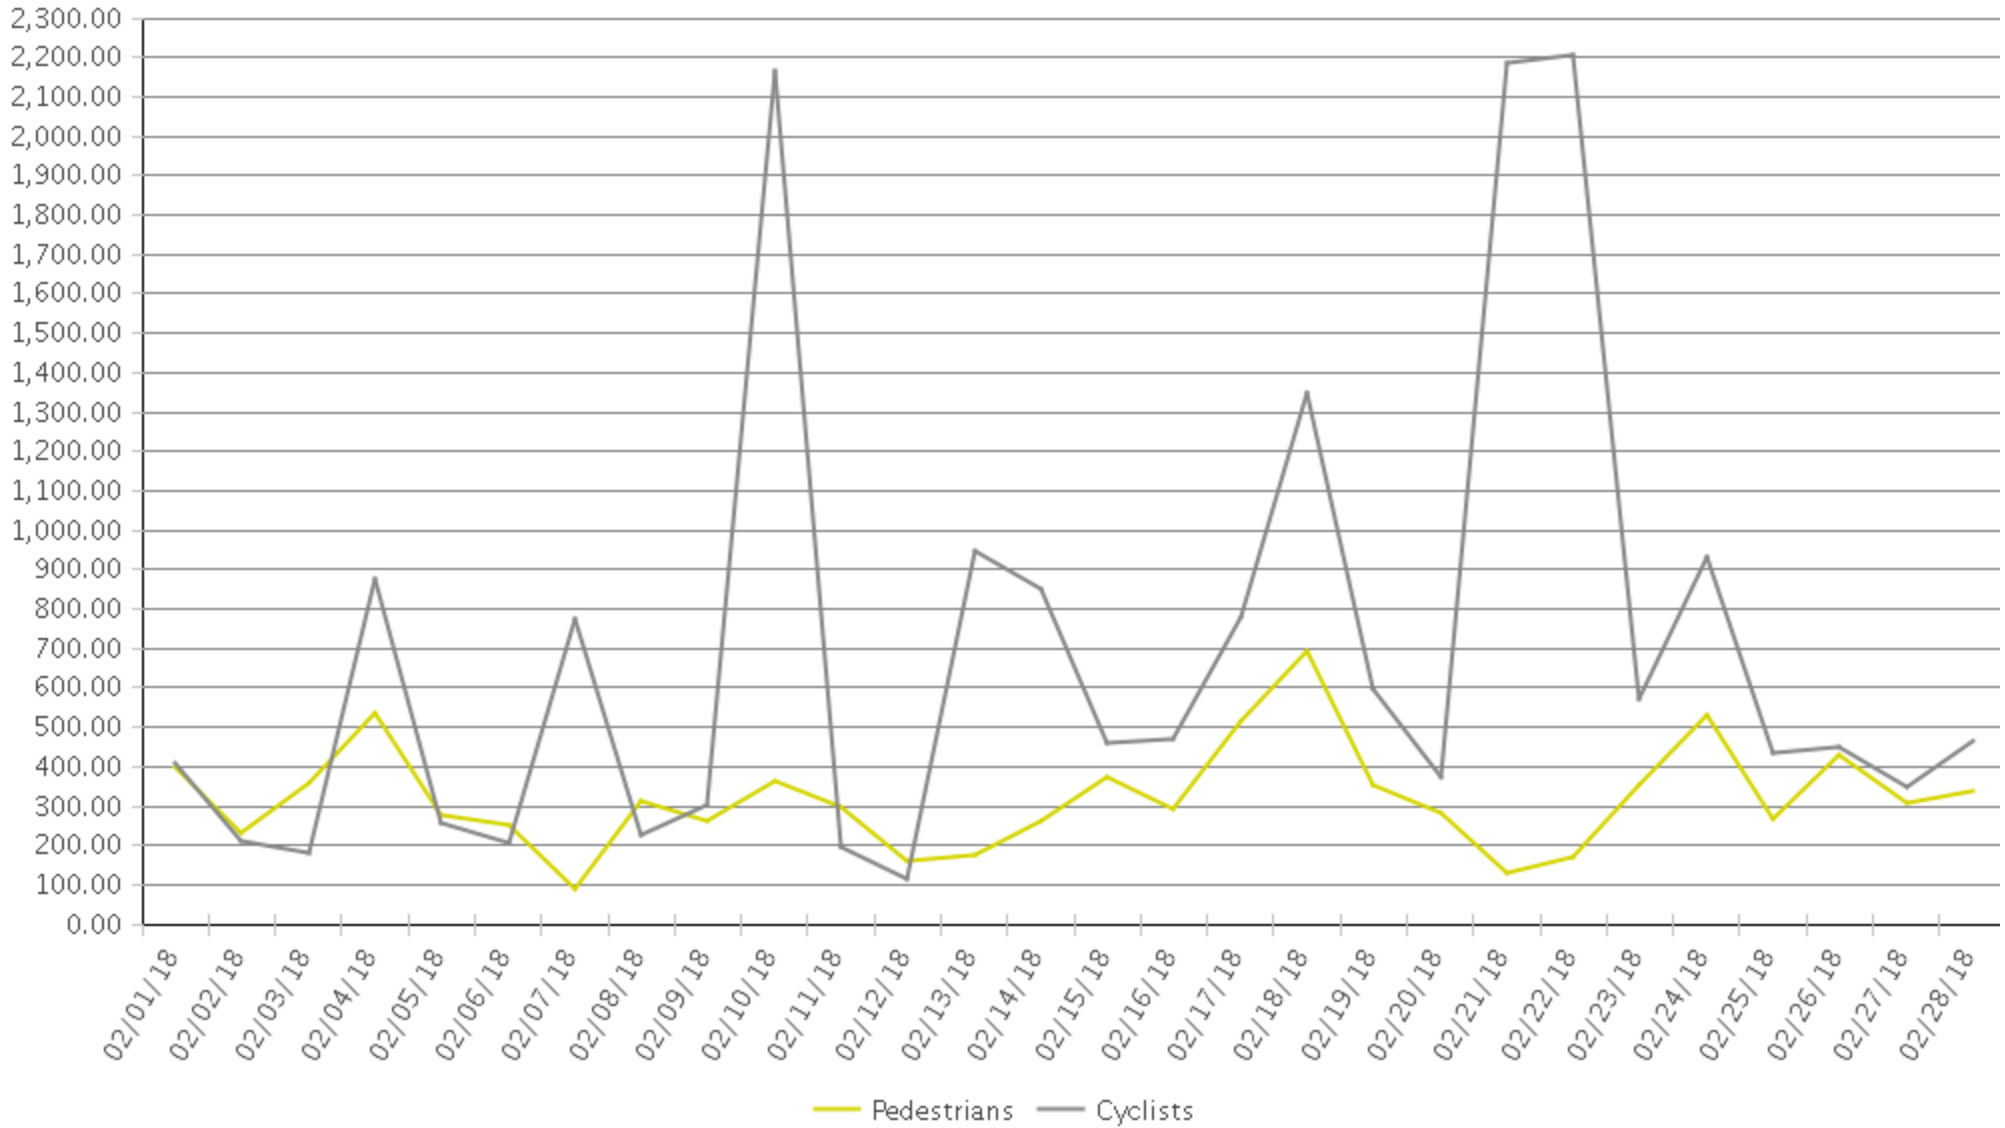

MKT Trail at 5th St (Heights)

Period Analyzed: Thursday, February 01, 2018 to Wednesday, February 28, 2018

	Total Traffic for the Analyzed Period	Daily Average	Busiest Day of the Week	Distribution	
				IN	OUT
Pedestrians	9,037	323	Sunday	59	41
Cyclists	19,358	691	Wednesday	60	40

MKT Trail at 5th St (Heights)

Period Analyzed: Thursday, February 01, 2018 to Wednesday, February 28, 2018

MKT Trail at 5th St (Heights) (Pedestria...

Period Analyzed: Thursday, February 01, 2018 to Wednesday, February 28, 2018

Daily Data

Weekly Profile

Hourly Profile during Weekdays

Hourly Profile during the Weekend

MKT Trail at 5th St (Heights) (Cyclists)

Period Analyzed: Thursday, February 01, 2018 to Wednesday, February 28, 2018

Daily Data

Weekly Profile

Hourly Profile during Weekdays

Hourly Profile during the Weekend