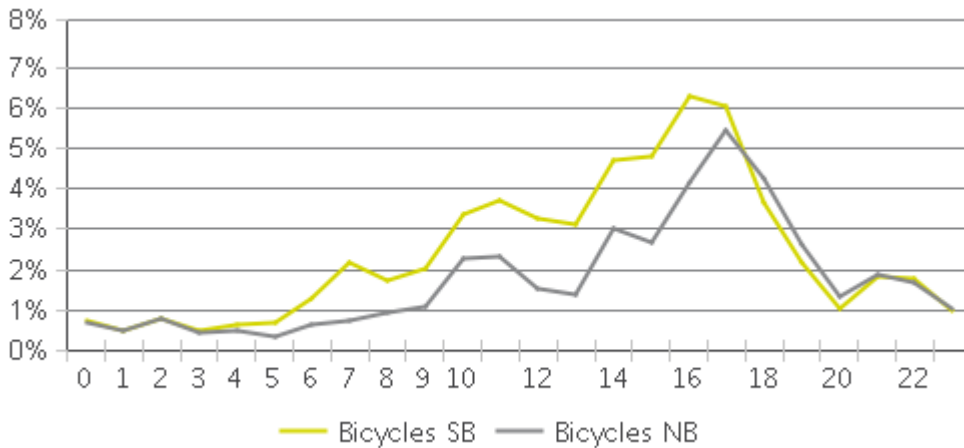

MKT Trail at 5th St (Heights)

Period Analyzed: Thursday, February 01, 2018 to Wednesday, February 28, 2018

	Total Traffic for the Analyzed Period	Daily Average	Busiest Day of the Week	Distribution	
				IN	OUT
Pedestrians	9,037	323	Sunday	59	41
Cyclists	19,358	691	Wednesday	60	40

MKT Trail at 5th St (Heights)

Period Analyzed: Thursday, February 01, 2018 to Wednesday, February 28, 2018

MKT Trail at 5th St (Heights) (Pedestria...

Period Analyzed: Thursday, February 01, 2018 to Wednesday, February 28, 2018

Daily Data

Weekly Profile

Hourly Profile during Weekdays

Hourly Profile during the Weekend

MKT Trail at 5th St (Heights) (Cyclists)

Period Analyzed: Thursday, February 01, 2018 to Wednesday, February 28, 2018

Daily Data

Weekly Profile

Hourly Profile during Weekdays

Hourly Profile during the Weekend