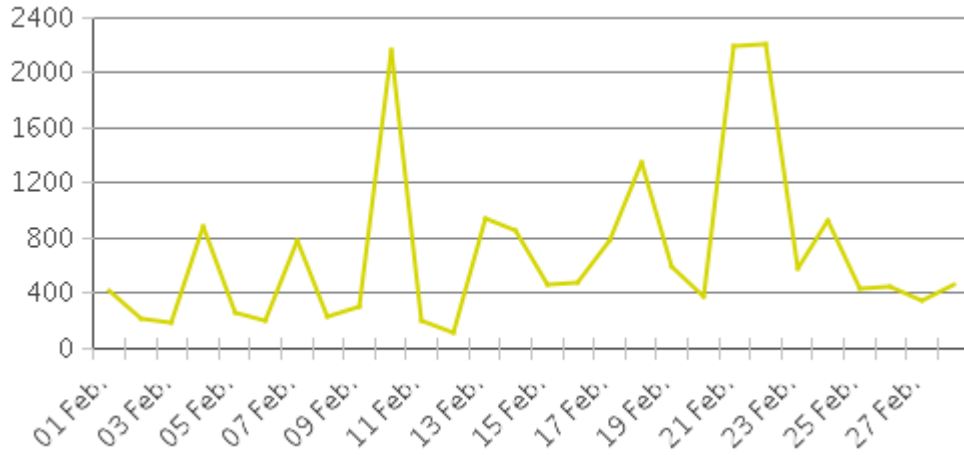

MKT Trail at 5th St (Heights)

Period Analyzed: Thursday, February 01, 2018 to Wednesday, February 28, 2018

	Total Traffic for the Analyzed Period	Daily Average	Busiest Day of the Week	Distribution	
				IN	OUT
Pedestrians	9,037	323	Sunday	59	41
Cyclists	19,358	691	Wednesday	60	40

MKT Trail at 5th St (Heights)

Period Analyzed: Thursday, February 01, 2018 to Wednesday, February 28, 2018

MKT Trail at 5th St (Heights) (Pedestria...

Period Analyzed: Thursday, February 01, 2018 to Wednesday, February 28, 2018

Daily Data

Weekly Profile

Hourly Profile during Weekdays

Hourly Profile during the Weekend

MKT Trail at 5th St (Heights) (Cyclists)

Period Analyzed: Thursday, February 01, 2018 to Wednesday, February 28, 2018

Daily Data

Weekly Profile

Hourly Profile during Weekdays

Hourly Profile during the Weekend