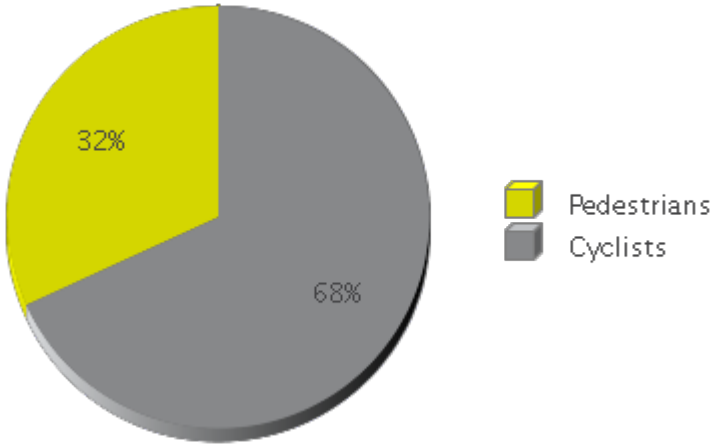

MKT Trail at 5th St (Heights)

Period Analyzed: Thursday, February 01, 2018 to Wednesday, February 28, 2018

	Total Traffic for the Analyzed Period	Daily Average	Busiest Day of the Week	Distribution	
				IN	OUT
Pedestrians	9,037	323	Sunday	59	41
Cyclists	19,358	691	Wednesday	60	40

MKT Trail at 5th St (Heights)

Period Analyzed: Thursday, February 01, 2018 to Wednesday, February 28, 2018

MKT Trail at 5th St (Heights) (Pedestria...

Period Analyzed: Thursday, February 01, 2018 to Wednesday, February 28, 2018