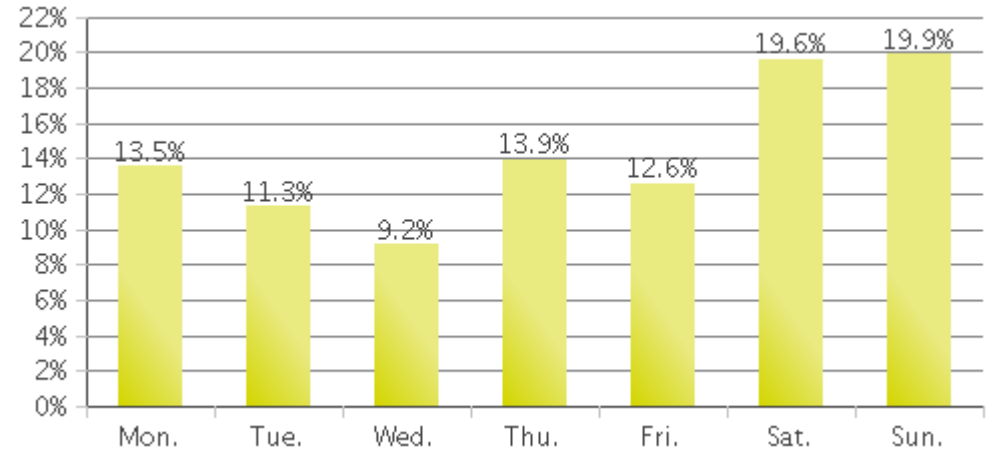

MKT Trail at 5th St (Heights)

Period Analyzed: Thursday, February 01, 2018 to Wednesday, February 28, 2018

	Total Traffic for the Analyzed Period	Daily Average	Busiest Day of the Week	Distribution	
				IN	OUT
Pedestrians	9,037	323	Sunday	59	41
Cyclists	19,358	691	Wednesday	60	40

MKT Trail at 5th St (Heights)

Period Analyzed: Thursday, February 01, 2018 to Wednesday, February 28, 2018

MKT Trail at 5th St (Heights) (Pedestria...

Period Analyzed: Thursday, February 01, 2018 to Wednesday, February 28, 2018

Daily Data

Weekly Profile

Hourly Profile during Weekdays

Hourly Profile during the Weekend

MKT Trail at 5th St (Heights) (Cyclists)

Period Analyzed: Thursday, February 01, 2018 to Wednesday, February 28, 2018