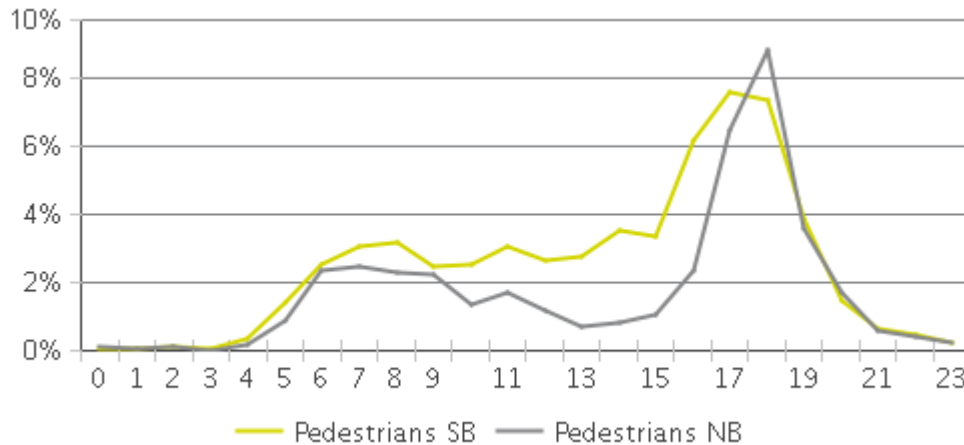

MKT Trail at 5th St (Heights)

Period Analyzed: Thursday, February 01, 2018 to Wednesday, February 28, 2018

	Total Traffic for the Analyzed Period	Daily Average	Busiest Day of the Week	Distribution	
				IN	OUT
Pedestrians	9,037	323	Sunday	59	41
Cyclists	19,358	691	Wednesday	60	40

MKT Trail at 5th St (Heights)

Period Analyzed: Thursday, February 01, 2018 to Wednesday, February 28, 2018

MKT Trail at 5th St (Heights) (Pedestria...

Period Analyzed: Thursday, February 01, 2018 to Wednesday, February 28, 2018

Daily Data

Weekly Profile

Hourly Profile during Weekdays

Hourly Profile during the Weekend

MKT Trail at 5th St (Heights) (Cyclists)

Period Analyzed: Thursday, February 01, 2018 to Wednesday, February 28, 2018