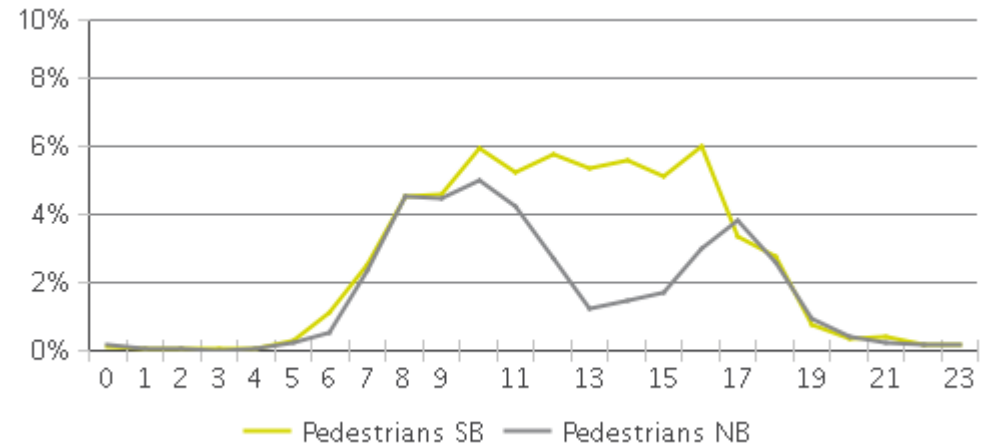

MKT Trail at 5th St (Heights)

Period Analyzed: Thursday, February 01, 2018 to Wednesday, February 28, 2018

	Total Traffic for the Analyzed Period	Daily Average	Busiest Day of the Week	Distribution	
				IN	OUT
Pedestrians	9,037	323	Sunday	59	41
Cyclists	19,358	691	Wednesday	60	40

MKT Trail at 5th St (Heights)

Period Analyzed: Thursday, February 01, 2018 to Wednesday, February 28, 2018

MKT Trail at 5th St (Heights) (Pedestria...

Period Analyzed: Thursday, February 01, 2018 to Wednesday, February 28, 2018

Daily Data

Weekly Profile

Hourly Profile during Weekdays

Hourly Profile during the Weekend

MKT Trail at 5th St (Heights) (Cyclists)

Period Analyzed: Thursday, February 01, 2018 to Wednesday, February 28, 2018

Daily Data

Weekly Profile

Hourly Profile during Weekdays

Hourly Profile during the Weekend