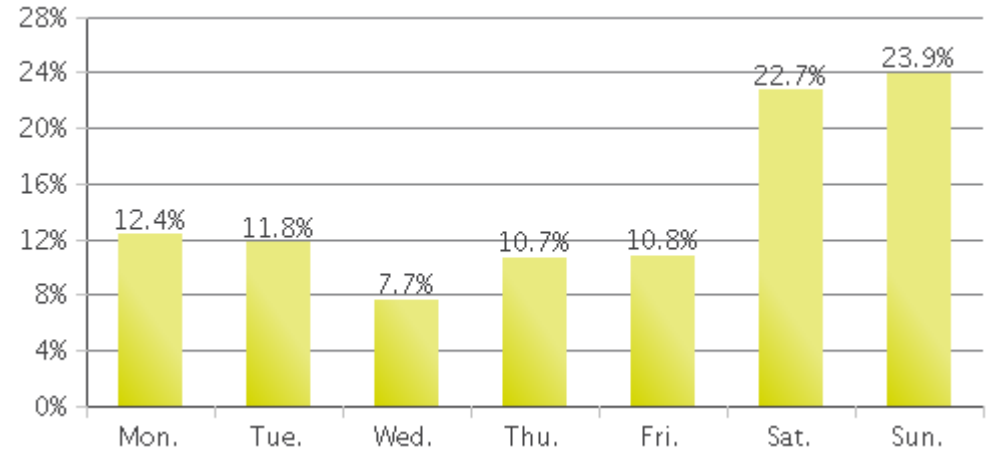

MKT Trail at 5th St (Heights)

Period Analyzed: Saturday, December 01, 2018 to Monday, December 31, 2018

	Total Traffic for the Analyzed Period	Daily Average	Busiest Day of the Week	Distribution	
				IN	OUT
Pedestrians	10,637	343	Saturday	55	45
Cyclists	11,940	385	Sunday	55	45

MKT Trail at 5th St (Heights)

Period Analyzed: Saturday, December 01, 2018 to Monday, December 31, 2018

MKT Trail at 5th St (Heights) (Pedestria...

Period Analyzed: Saturday, December 01, 2018 to Monday, December 31, 2018

Daily Data

Weekly Profile

Hourly Profile during Weekdays

Hourly Profile during the Weekend

MKT Trail at 5th St (Heights) (Cyclists)

Period Analyzed: Saturday, December 01, 2018 to Monday, December 31, 2018

Daily Data

Weekly Profile

Hourly Profile during Weekdays

Hourly Profile during the Weekend