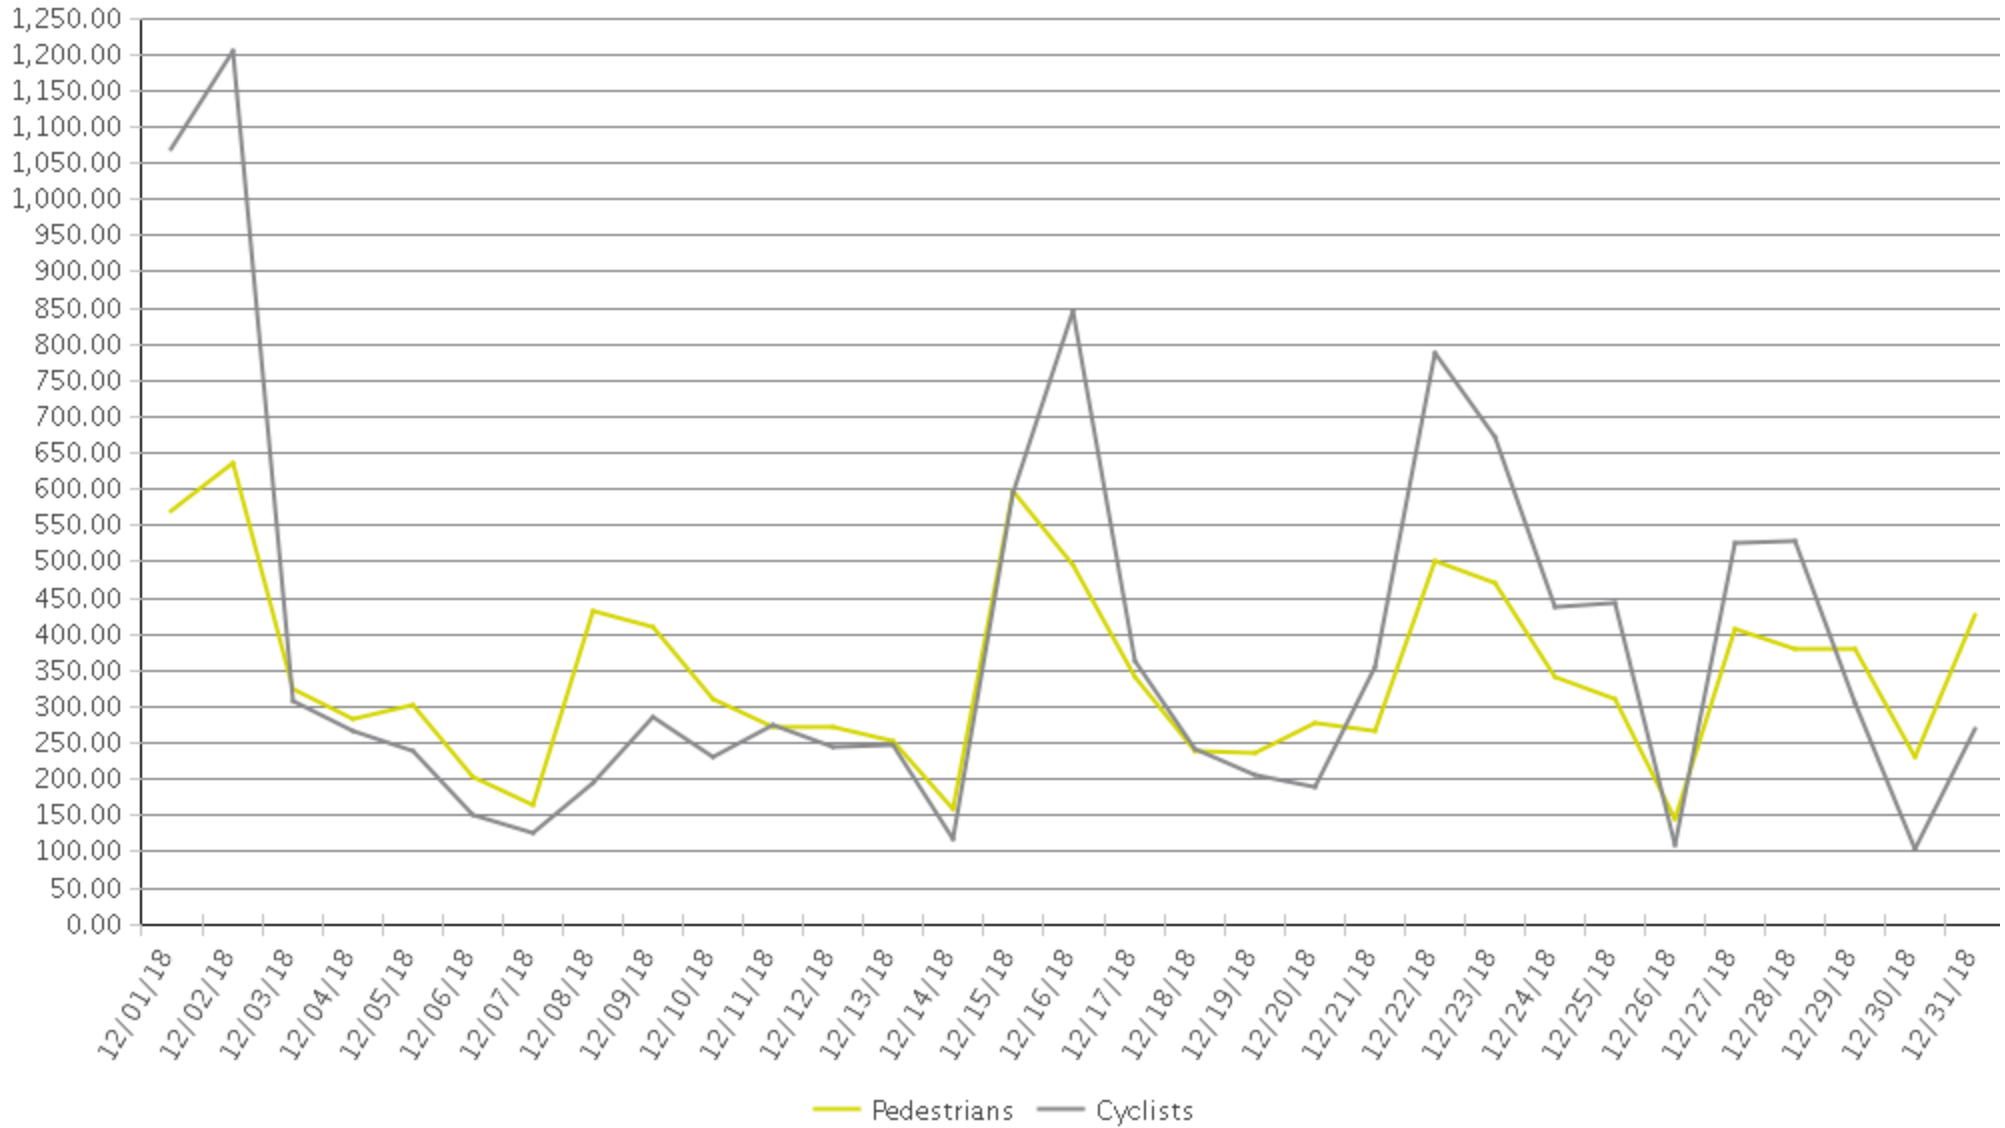

MKT Trail at 5th St (Heights)

Period Analyzed: Saturday, December 01, 2018 to Monday, December 31, 2018

	Total Traffic for the Analyzed Period	Daily Average	Busiest Day of the Week	Distribution	
				IN	OUT
Pedestrians	10,637	343	Saturday	55	45
Cyclists	11,940	385	Sunday	55	45

MKT Trail at 5th St (Heights)

Period Analyzed: Saturday, December 01, 2018 to Monday, December 31, 2018

MKT Trail at 5th St (Heights) (Pedestria...

Period Analyzed: Saturday, December 01, 2018 to Monday, December 31, 2018

Daily Data

Weekly Profile

Hourly Profile during Weekdays

Hourly Profile during the Weekend

MKT Trail at 5th St (Heights) (Cyclists)

Period Analyzed: Saturday, December 01, 2018 to Monday, December 31, 2018

Daily Data

Weekly Profile

Hourly Profile during Weekdays

Hourly Profile during the Weekend