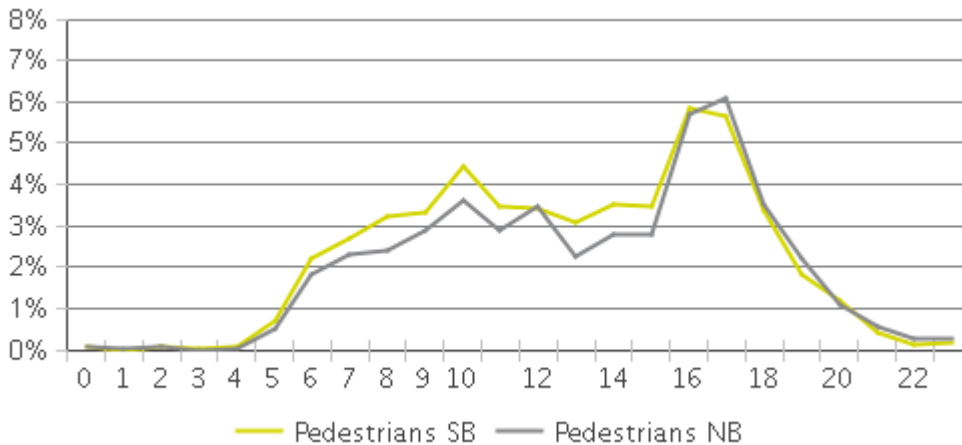

MKT Trail at 5th St (Heights)

Period Analyzed: Saturday, December 01, 2018 to Monday, December 31, 2018

	Total Traffic for the Analyzed Period	Daily Average	Busiest Day of the Week	Distribution	
				IN	OUT
Pedestrians	10,637	343	Saturday	55	45
Cyclists	11,940	385	Sunday	55	45

MKT Trail at 5th St (Heights)

Period Analyzed: Saturday, December 01, 2018 to Monday, December 31, 2018

MKT Trail at 5th St (Heights) (Pedestria...

Period Analyzed: Saturday, December 01, 2018 to Monday, December 31, 2018

Daily Data

Weekly Profile

Hourly Profile during Weekdays

Hourly Profile during the Weekend

MKT Trail at 5th St (Heights) (Cyclists)

Period Analyzed: Saturday, December 01, 2018 to Monday, December 31, 2018