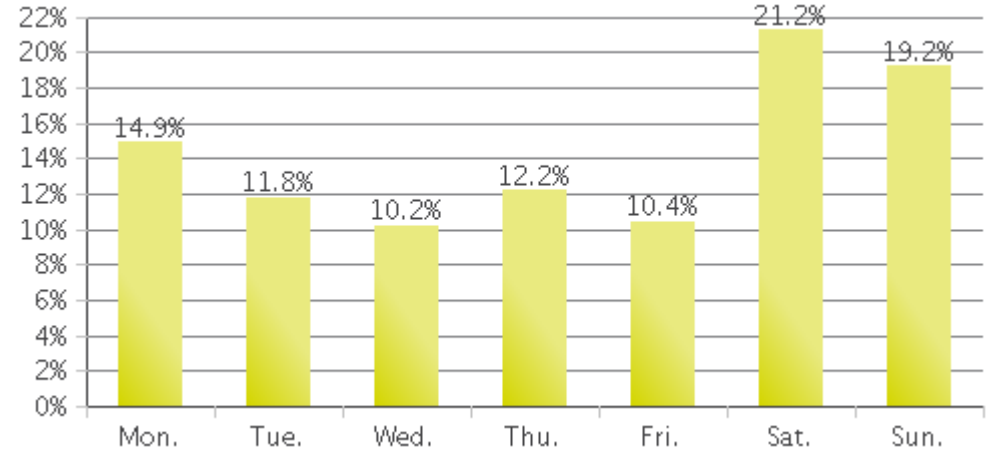

MKT Trail at 5th St (Heights)

Period Analyzed: Saturday, December 01, 2018 to Monday, December 31, 2018

	Total Traffic for the Analyzed Period	Daily Average	Busiest Day of the Week	Distribution	
				IN	OUT
Pedestrians	10,637	343	Saturday	55	45
Cyclists	11,940	385	Sunday	55	45

MKT Trail at 5th St (Heights)

Period Analyzed: Saturday, December 01, 2018 to Monday, December 31, 2018

MKT Trail at 5th St (Heights) (Pedestria...

Period Analyzed: Saturday, December 01, 2018 to Monday, December 31, 2018

Daily Data

Weekly Profile

Hourly Profile during Weekdays

Hourly Profile during the Weekend

MKT Trail at 5th St (Heights) (Cyclists)

Period Analyzed: Saturday, December 01, 2018 to Monday, December 31, 2018

Daily Data

Weekly Profile

Hourly Profile during Weekdays

Hourly Profile during the Weekend