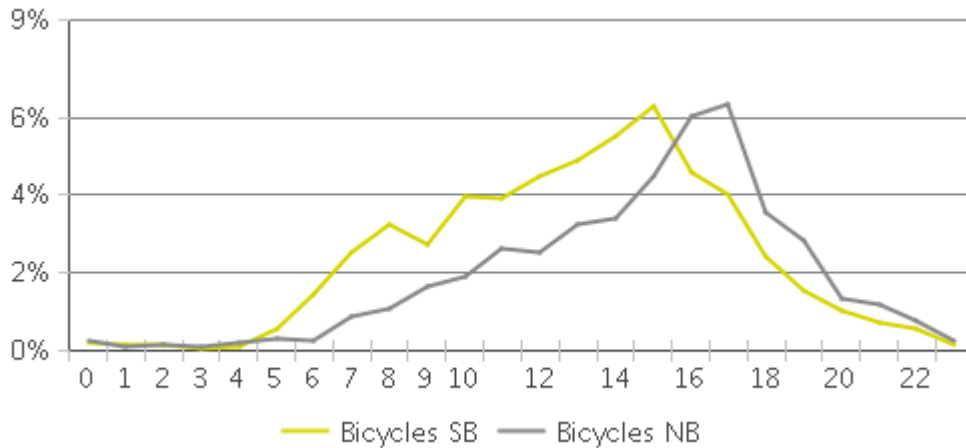

MKT Trail at 5th St (Heights)

Period Analyzed: Saturday, December 01, 2018 to Monday, December 31, 2018

	Total Traffic for the Analyzed Period	Daily Average	Busiest Day of the Week	Distribution	
				IN	OUT
Pedestrians	10,637	343	Saturday	55	45
Cyclists	11,940	385	Sunday	55	45

MKT Trail at 5th St (Heights)

Period Analyzed: Saturday, December 01, 2018 to Monday, December 31, 2018

MKT Trail at 5th St (Heights) (Pedestria...

Period Analyzed: Saturday, December 01, 2018 to Monday, December 31, 2018

Daily Data

Weekly Profile

Hourly Profile during Weekdays

Hourly Profile during the Weekend

MKT Trail at 5th St (Heights) (Cyclists)

Period Analyzed: Saturday, December 01, 2018 to Monday, December 31, 2018

Daily Data

Weekly Profile

Hourly Profile during Weekdays

Hourly Profile during the Weekend