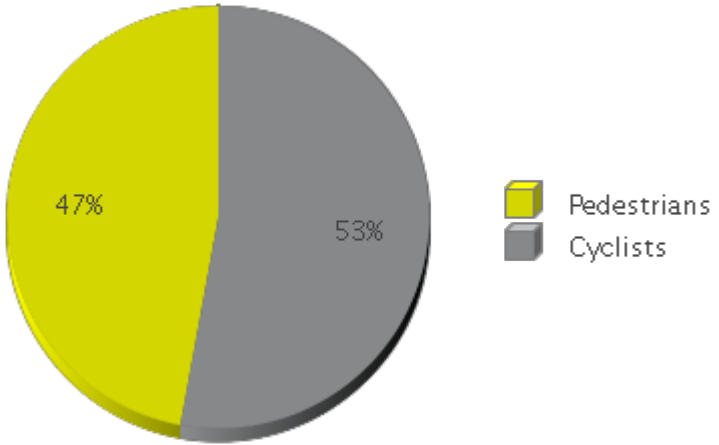

MKT Trail at 5th St (Heights)

Period Analyzed: Saturday, December 01, 2018 to Monday, December 31, 2018

	Total Traffic for the Analyzed Period	Daily Average	Busiest Day of the Week	Distribution	
				IN	OUT
Pedestrians	10,637	343	Saturday	55	45
Cyclists	11,940	385	Sunday	55	45

MKT Trail at 5th St (Heights)

Period Analyzed: Saturday, December 01, 2018 to Monday, December 31, 2018

MKT Trail at 5th St (Heights) (Pedestria...

Period Analyzed: Saturday, December 01, 2018 to Monday, December 31, 2018