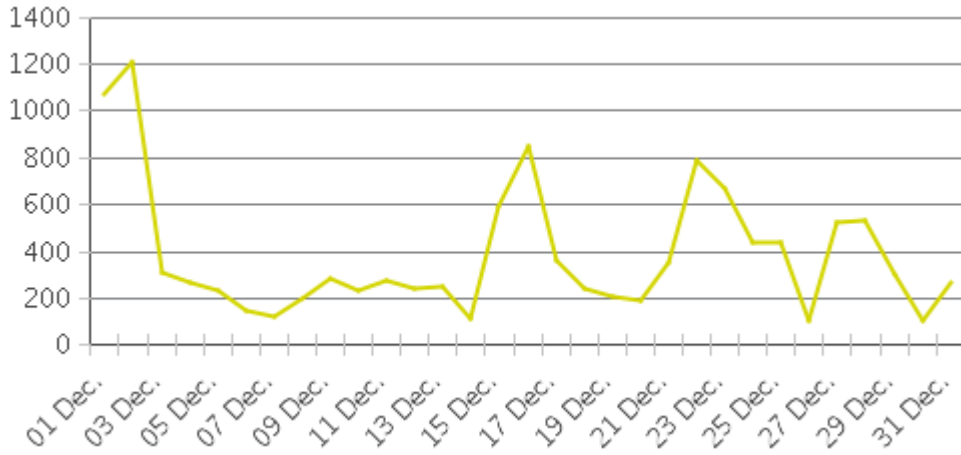

MKT Trail at 5th St (Heights)

Period Analyzed: Saturday, December 01, 2018 to Monday, December 31, 2018

	Total Traffic for the Analyzed Period	Daily Average	Busiest Day of the Week	Distribution	
				IN	OUT
Pedestrians	10,637	343	Saturday	55	45
Cyclists	11,940	385	Sunday	55	45

MKT Trail at 5th St (Heights)

Period Analyzed: Saturday, December 01, 2018 to Monday, December 31, 2018

MKT Trail at 5th St (Heights) (Pedestria...

Period Analyzed: Saturday, December 01, 2018 to Monday, December 31, 2018

Daily Data

Weekly Profile

Hourly Profile during Weekdays

Hourly Profile during the Weekend

MKT Trail at 5th St (Heights) (Cyclists)

Period Analyzed: Saturday, December 01, 2018 to Monday, December 31, 2018

Daily Data

Weekly Profile

Hourly Profile during Weekdays

Hourly Profile during the Weekend