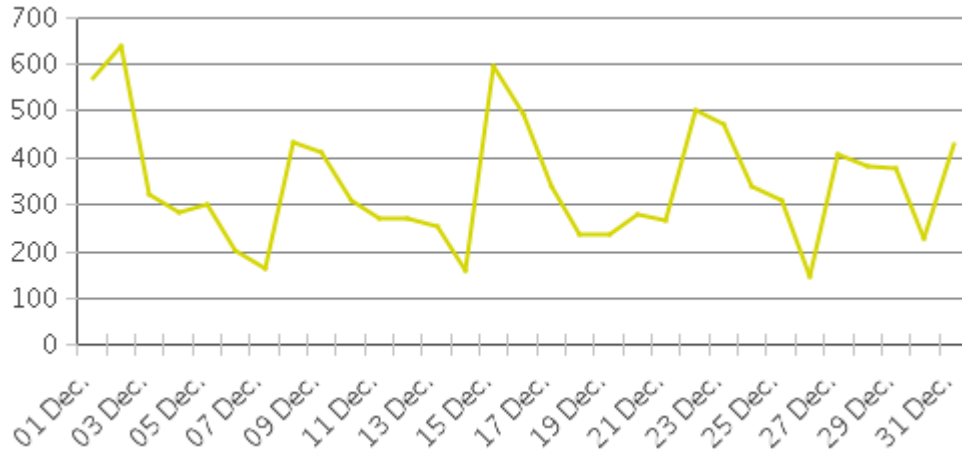

MKT Trail at 5th St (Heights)

Period Analyzed: Saturday, December 01, 2018 to Monday, December 31, 2018

	Total Traffic for the Analyzed Period	Daily Average	Busiest Day of the Week	Distribution	
				IN	OUT
Pedestrians	10,637	343	Saturday	55	45
Cyclists	11,940	385	Sunday	55	45

MKT Trail at 5th St (Heights)

Period Analyzed: Saturday, December 01, 2018 to Monday, December 31, 2018

MKT Trail at 5th St (Heights) (Pedestria...

Period Analyzed: Saturday, December 01, 2018 to Monday, December 31, 2018

Daily Data

Weekly Profile

Hourly Profile during Weekdays

Hourly Profile during the Weekend

MKT Trail at 5th St (Heights) (Cyclists)

Period Analyzed: Saturday, December 01, 2018 to Monday, December 31, 2018

Daily Data

Weekly Profile

Hourly Profile during Weekdays

Hourly Profile during the Weekend