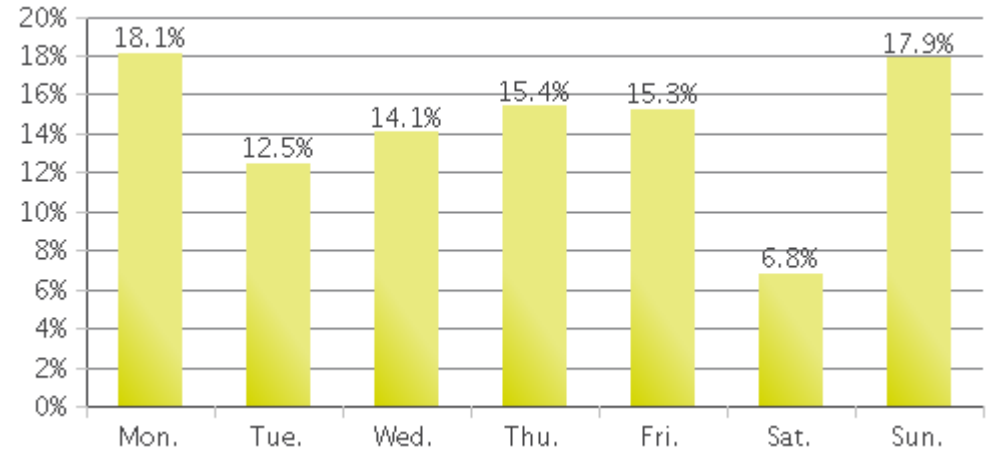

Weekly Profile