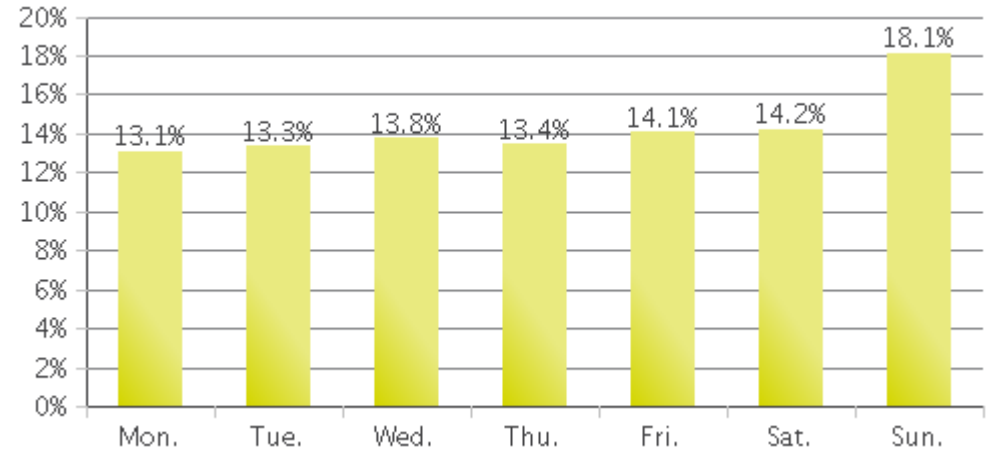

Weekly Profile