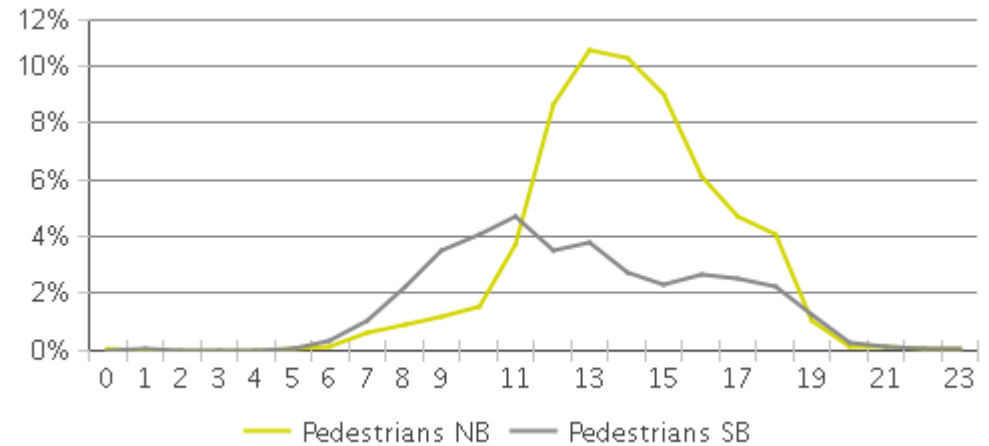

Hourly Profile during the Weekend