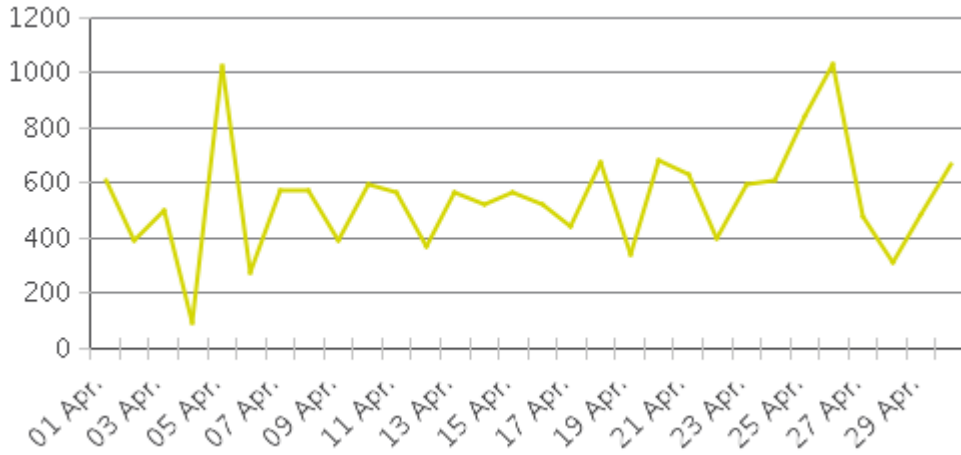

White Oak Trail at 34th St (Cyclists)

Period Analyzed: Wednesday, April 01, 2020 to Thursday, April 30, 2020

Daily Data