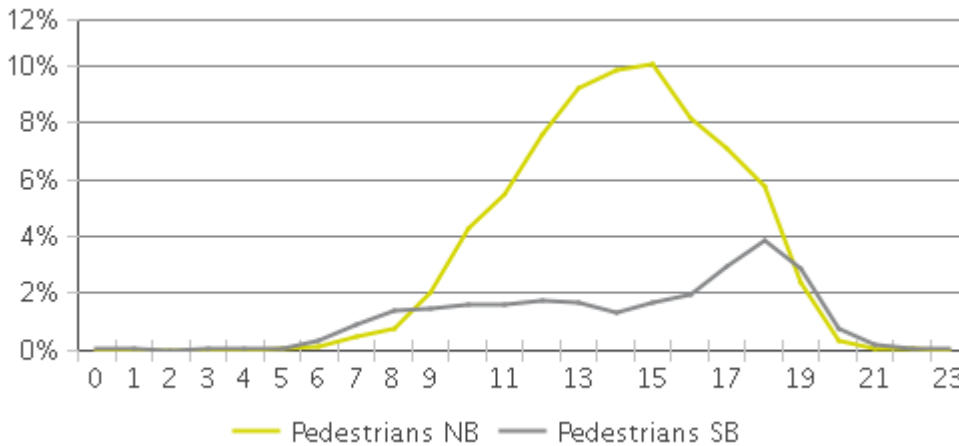

Hourly Profile during Weekdays