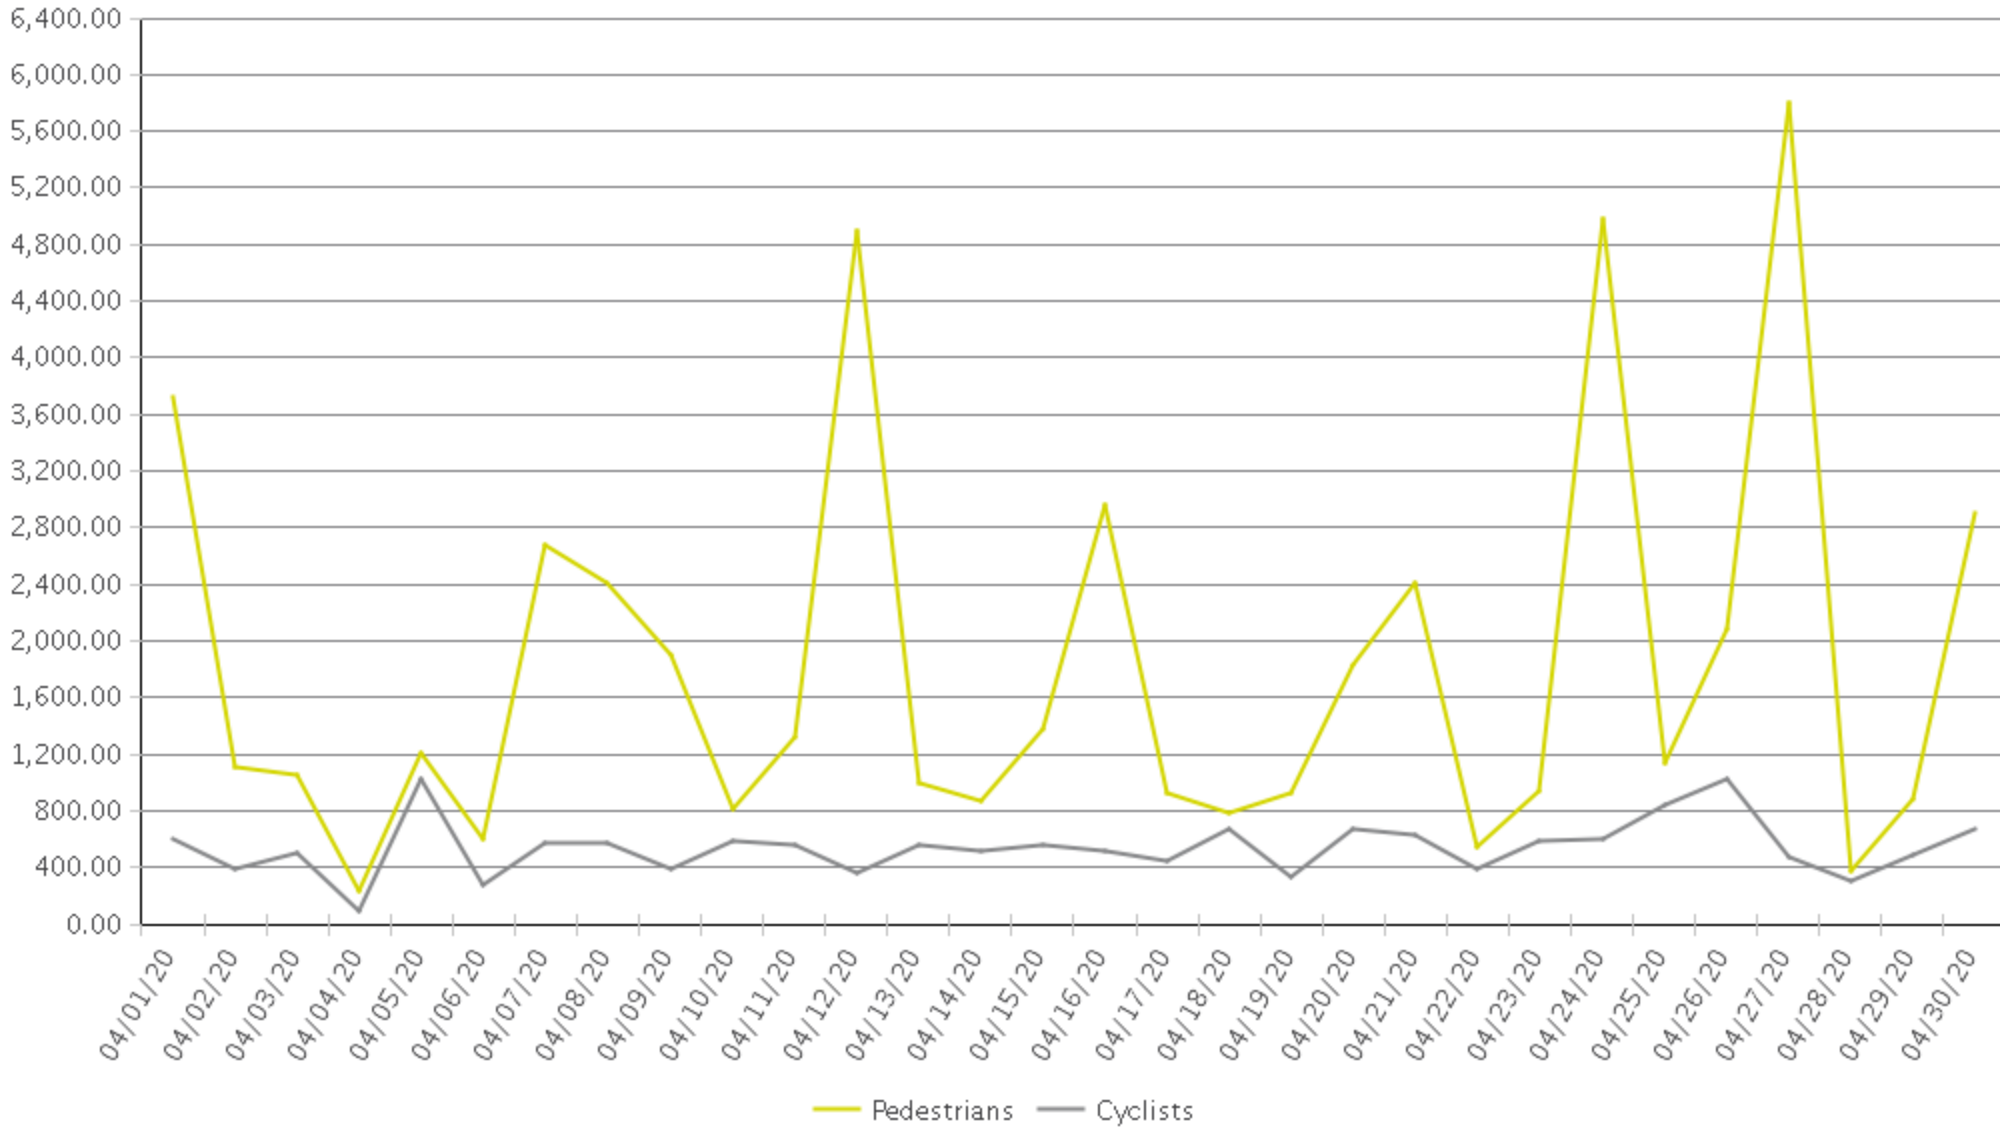

# White Oak Trail at 34th St

Period Analyzed: Wednesday, April 01, 2020 to Thursday, April 30, 2020

	Total Traffic for the Analyzed Period	Daily Average	Busiest Day of the Week	Distribution	
				IN	OUT
Pedestrians	54,748	1,825	Monday	71	29
Cyclists	16,299	543	Sunday	85	15

# White Oak Trail at 34th St

Period Analyzed: Wednesday, April 01, 2020 to Thursday, April 30, 2020

# White Oak Trail at 34th St (Pedestrians)

Period Analyzed: Wednesday, April 01, 2020 to Thursday, April 30, 2020

# White Oak Trail at 34th St (Cyclists)

Period Analyzed: Wednesday, April 01, 2020 to Thursday, April 30, 2020