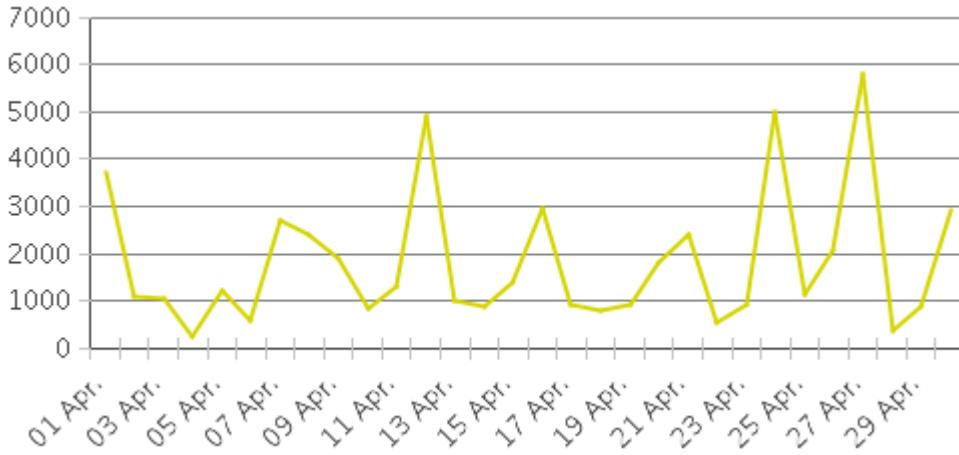

White Oak Trail at 34th St (Pedestrians)

Period Analyzed: Wednesday, April 01, 2020 to Thursday, April 30, 2020

Daily Data