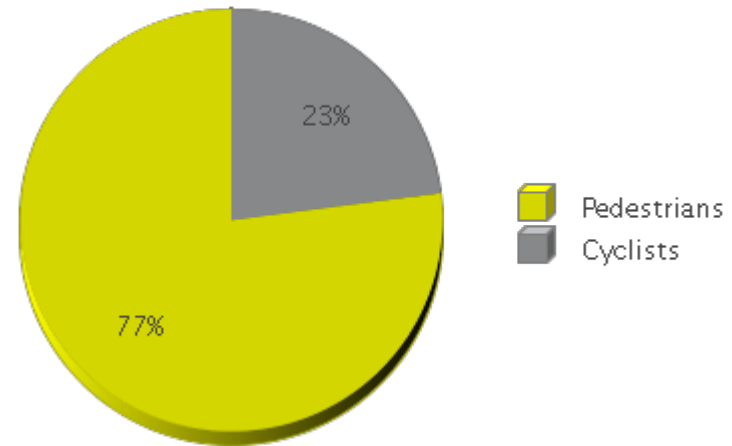

# White Oak Trail at 34th St

Period Analyzed: Wednesday, April 01, 2020 to Thursday, April 30, 2020

	Total Traffic for the Analyzed Period	Daily Average	Busiest Day of the Week	Distribution	
				IN	OUT
Pedestrians	54,748	1,825	Monday	71	29
Cyclists	16,299	543	Sunday	85	15

# White Oak Trail at 34th St

Period Analyzed: Wednesday, April 01, 2020 to Thursday, April 30, 2020