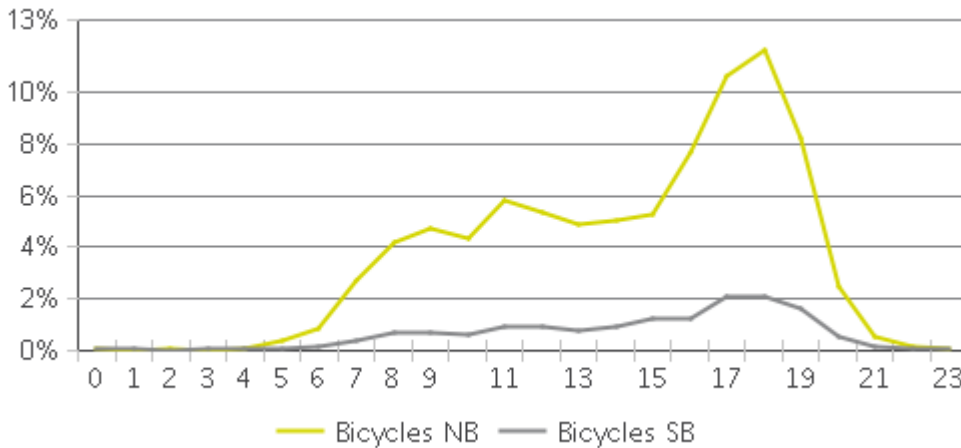

Hourly Profile during Weekdays