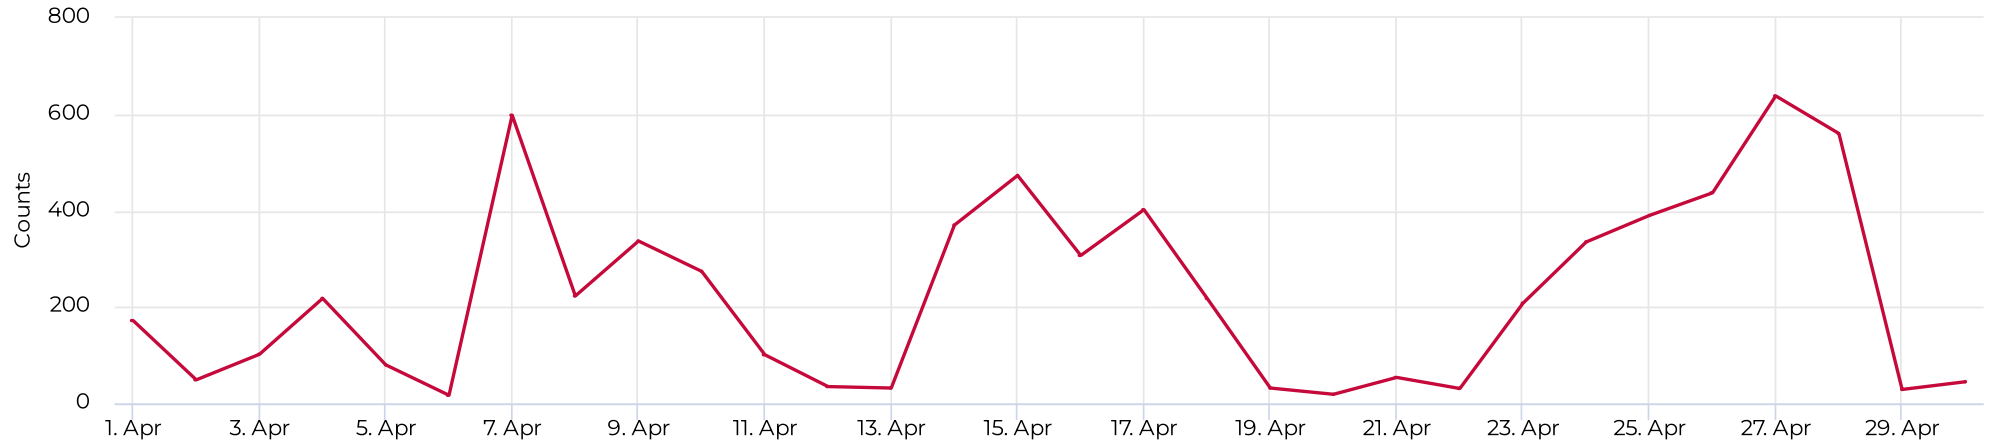

White Oak at 34th

April 1, 2022 → April 30, 2022

Daily traffic

Distribution

White Oak at 34th

April 1, 2022 → April 30, 2022

Daily Data (Pedestrian)

Pedestrian Profile (Daily)

White Oak at 34th

April 1, 2022 → April 30, 2022

Pedestrian - Weekday Profile (Hourly)

📅 08/01/2022 → 08/31/2022

No Data

Pedestrian - Weekend Profile (Hourly)

📅 08/01/2022 → 08/31/2022

No Data

White Oak at 34th

April 1, 2022 → April 30, 2022

Cyclist Total (Daily)

Cyclist Profile (Daily)

White Oak at 34th

April 1, 2022 → April 30, 2022

Cyclist - Weekday Profile (Hourly)

📅 08/01/2022 → 08/31/2022