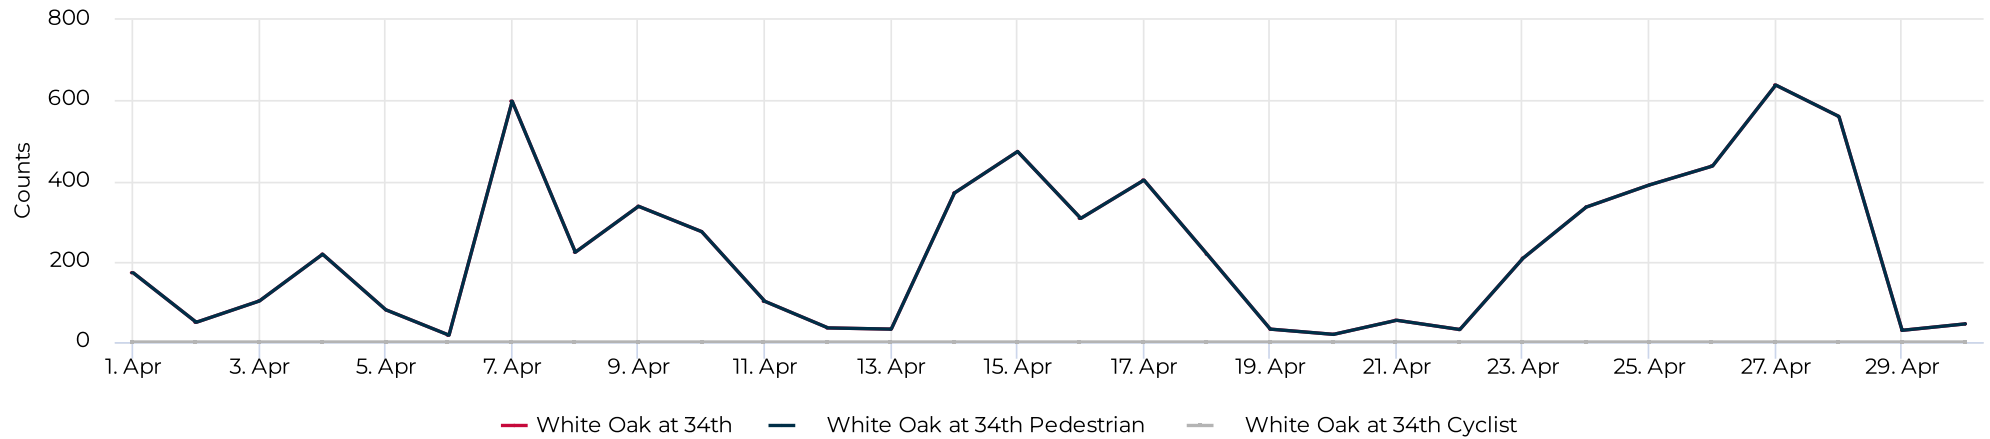

White Oak at 34th

April 1, 2022 → April 30, 2022

Key Figures Summary

Site	Total ▼	Daily Average	Peak Day	Peak Count
White Oak at 34th	6,786	226	Wed Apr 27, 2022	638
White Oak at 34th Pedestrian	6,786	226	Wed Apr 27, 2022	638
Pedestrians NB	6,772	226	Wed Apr 27, 2022	638
Pedestrians SB	14	0	Tue Apr 5, 2022	3
White Oak at 34th Cyclist	0	0	Sat Apr 9, 2022	0
Bicycles NB	0	0	Tue Apr 19, 2022	0
Bicycles SB	0	0	Fri Apr 1, 2022	0

White Oak at 34th

April 1, 2022 → April 30, 2022

Daily traffic

Distribution

White Oak at 34th

April 1, 2022 → April 30, 2022

Daily Data (Pedestrian)

Pedestrian Profile (Daily)

White Oak at 34th

April 1, 2022 → April 30, 2022

Pedestrian - Weekday Profile (Hourly)

📅 08/01/2022 → 08/31/2022

No Data

Pedestrian - Weekend Profile (Hourly)

📅 08/01/2022 → 08/31/2022

No Data

White Oak at 34th

April 1, 2022 → April 30, 2022

Cyclist Total (Daily)

Cyclist Profile (Daily)

White Oak at 34th

April 1, 2022 → April 30, 2022

Cyclist - Weekday Profile (Hourly)

📅 08/01/2022 → 08/31/2022