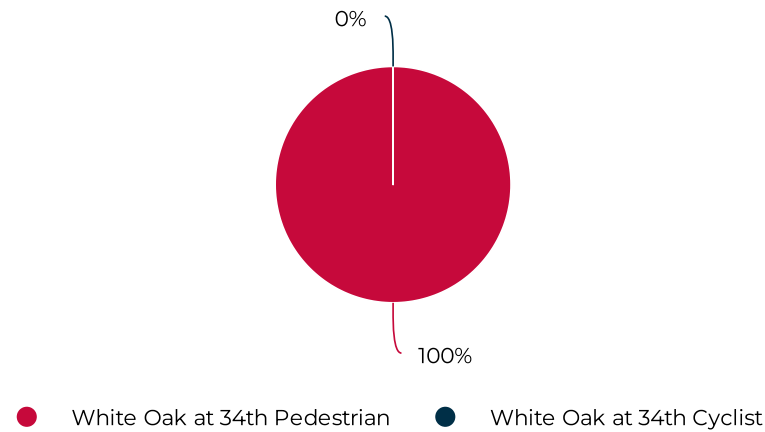

White Oak at 34th

April 1, 2022 → April 30, 2022

Key Figures Summary

Site	Total ▼	Daily Average	Peak Day	Peak Count
White Oak at 34th	6,786	226	Wed Apr 27, 2022	638
White Oak at 34th Pedestrian	6,786	226	Wed Apr 27, 2022	638
Pedestrians NB	6,772	226	Wed Apr 27, 2022	638
Pedestrians SB	14	0	Tue Apr 5, 2022	3
White Oak at 34th Cyclist	0	0	Sat Apr 9, 2022	0
Bicycles NB	0	0	Tue Apr 19, 2022	0
Bicycles SB	0	0	Fri Apr 1, 2022	0

White Oak at 34th

April 1, 2022 → April 30, 2022

Daily traffic

Distribution

White Oak at 34th

April 1, 2022 → April 30, 2022

Daily Data (Pedestrian)

Pedestrian Profile (Daily)