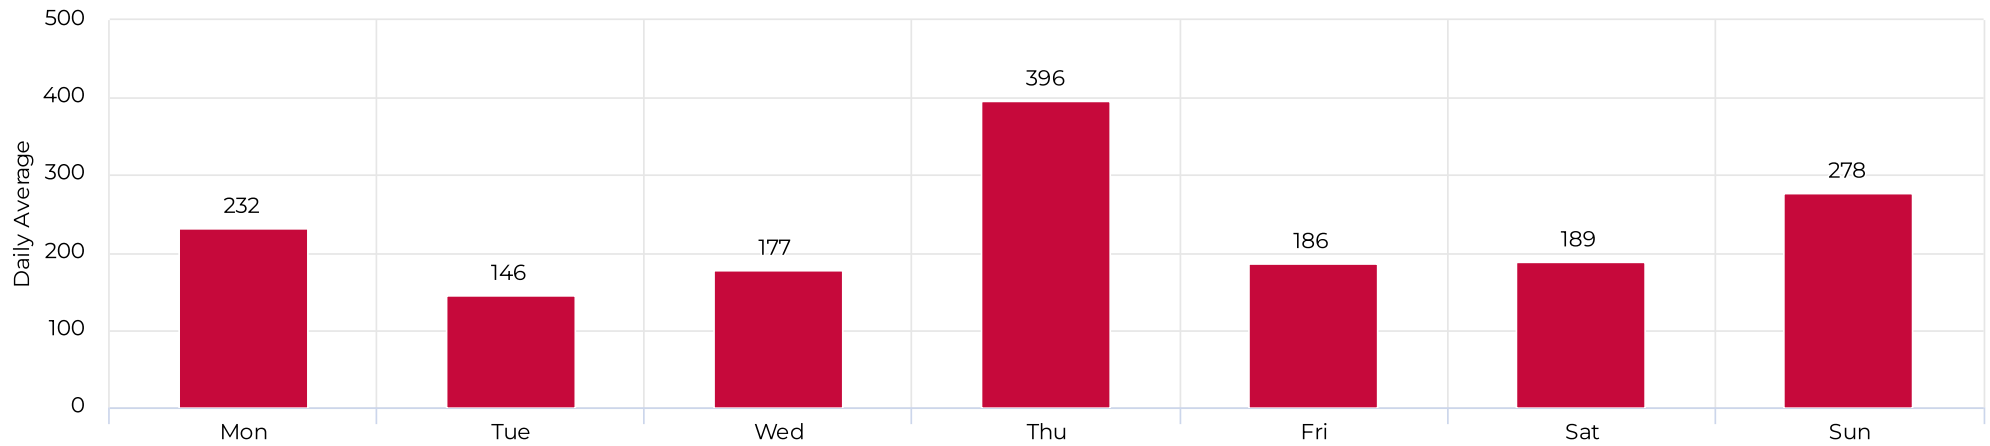

White Oak at 34th

April 1, 2022 → April 30, 2022

Key Figures Summary

Site	Total ▼	Daily Average	Peak Day	Peak Count
White Oak at 34th	6,786	226	Wed Apr 27, 2022	638
White Oak at 34th Pedestrian	6,786	226	Wed Apr 27, 2022	638
Pedestrians NB	6,772	226	Wed Apr 27, 2022	638
Pedestrians SB	14	0	Tue Apr 5, 2022	3
White Oak at 34th Cyclist	0	0	Sat Apr 9, 2022	0
Bicycles NB	0	0	Tue Apr 19, 2022	0
Bicycles SB	0	0	Fri Apr 1, 2022	0

White Oak at 34th

April 1, 2022 → April 30, 2022

Daily traffic

Distribution

White Oak at 34th

April 1, 2022 → April 30, 2022

Daily Data (Pedestrian)

Pedestrian Profile (Daily)

White Oak at 34th

April 1, 2022 → April 30, 2022

Pedestrian - Weekday Profile (Hourly)

📅 08/01/2022 → 08/31/2022

No Data

Pedestrian - Weekend Profile (Hourly)

📅 08/01/2022 → 08/31/2022

No Data

White Oak at 34th

April 1, 2022 → April 30, 2022

Cyclist Total (Daily)

Cyclist Profile (Daily)

White Oak at 34th

April 1, 2022 → April 30, 2022

Cyclist - Weekday Profile (Hourly)

📅 08/01/2022 → 08/31/2022