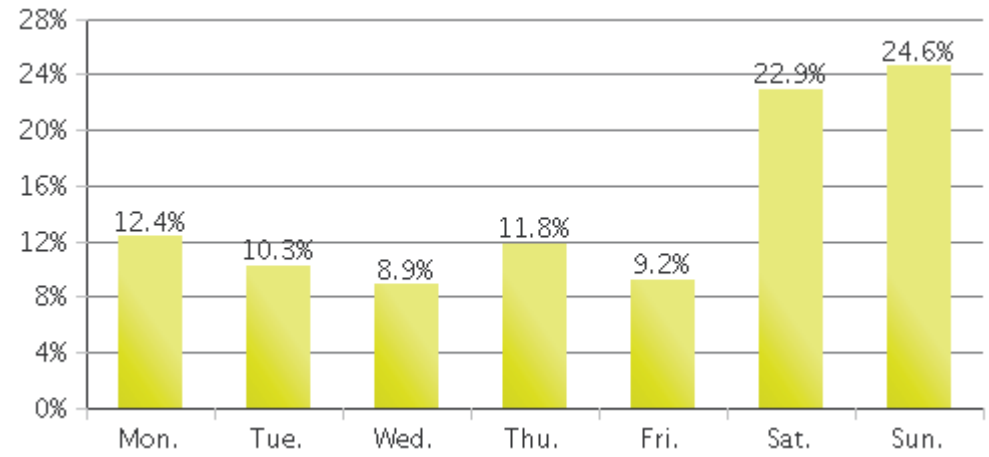

MKT Trail at 5th St (Heights)

Period Analyzed: Saturday, June 01, 2019 to Sunday, June 30, 2019

	Total Traffic for the Analyzed Period	Daily Average	Busiest Day of the Week	Distribution	
				IN	OUT
Pedestrians	5,350	382	Saturday	100	0
Cyclists	7,353	525	Sunday	86	14

Daily Data

Weekly Profile

Hourly Profile during Weekdays

Hourly Profile during the Weekend

MKT Trail at 5th St (Heights) (Cyclists)

Period Analyzed: Saturday, June 01, 2019 to Sunday, June 30, 2019

Daily Data

Weekly Profile

Hourly Profile during Weekdays

Hourly Profile during the Weekend