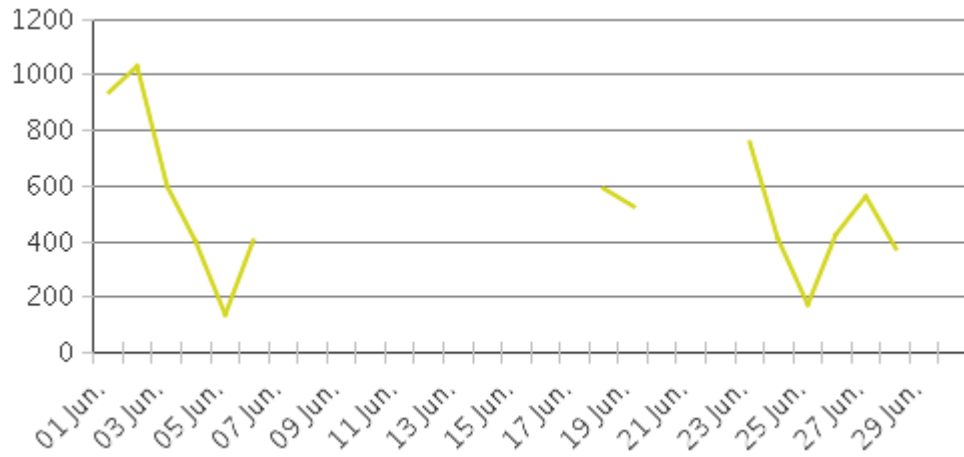

MKT Trail at 5th St (Heights)

Period Analyzed: Saturday, June 01, 2019 to Sunday, June 30, 2019

	Total Traffic for the Analyzed Period	Daily Average	Busiest Day of the Week	Distribution	
				IN	OUT
Pedestrians	5,350	382	Saturday	100	0
Cyclists	7,353	525	Sunday	86	14

MKT Trail at 5th St (Heights)

Period Analyzed: Saturday, June 01, 2019 to Sunday, June 30, 2019

MKT Trail at 5th St (Heights) (Pedestria...

Period Analyzed: Saturday, June 01, 2019 to Sunday, June 30, 2019

Daily Data

Weekly Profile

Hourly Profile during Weekdays

Hourly Profile during the Weekend

MKT Trail at 5th St (Heights) (Cyclists)

Period Analyzed: Saturday, June 01, 2019 to Sunday, June 30, 2019

Daily Data

Weekly Profile

Hourly Profile during Weekdays

Hourly Profile during the Weekend