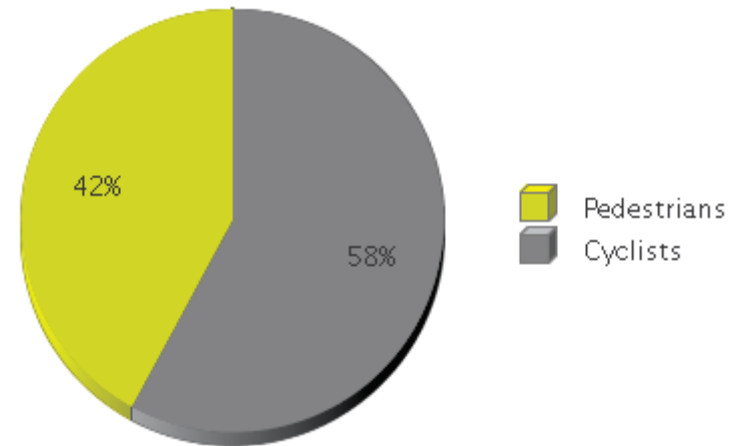

MKT Trail at 5th St (Heights)

Period Analyzed: Saturday, June 01, 2019 to Sunday, June 30, 2019

	Total Traffic for the Analyzed Period	Daily Average	Busiest Day of the Week	Distribution	
				IN	OUT
Pedestrians	5,350	382	Saturday	100	0
Cyclists	7,353	525	Sunday	86	14

MKT Trail at 5th St (Heights)

Period Analyzed: Saturday, June 01, 2019 to Sunday, June 30, 2019

MKT Trail at 5th St (Heights) (Pedestria...

Period Analyzed: Saturday, June 01, 2019 to Sunday, June 30, 2019