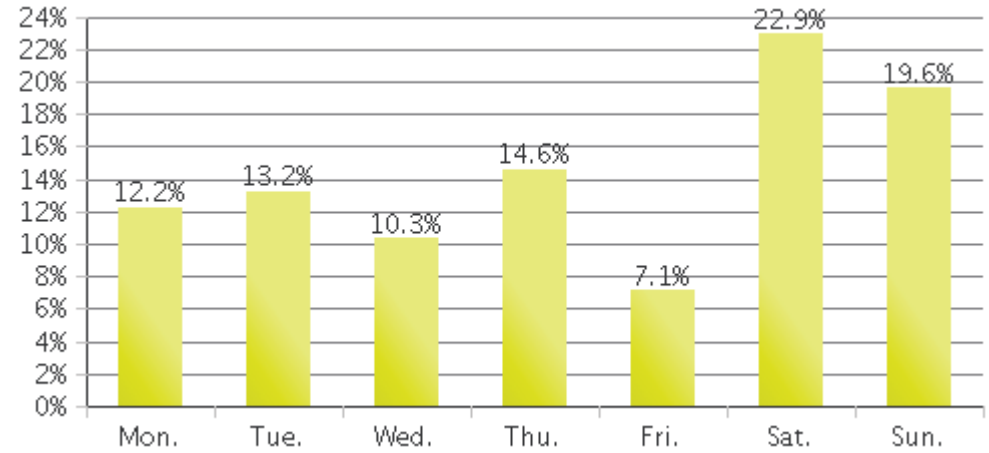

MKT Trail at 5th St (Heights)

Period Analyzed: Saturday, June 01, 2019 to Sunday, June 30, 2019

	Total Traffic for the Analyzed Period	Daily Average	Busiest Day of the Week	Distribution	
				IN	OUT
Pedestrians	5,350	382	Saturday	100	0
Cyclists	7,353	525	Sunday	86	14

MKT Trail at 5th St (Heights)

Period Analyzed: Saturday, June 01, 2019 to Sunday, June 30, 2019

MKT Trail at 5th St (Heights) (Pedestria...

Period Analyzed: Saturday, June 01, 2019 to Sunday, June 30, 2019

Daily Data

Weekly Profile

Hourly Profile during Weekdays

Hourly Profile during the Weekend

MKT Trail at 5th St (Heights) (Cyclists)

Period Analyzed: Saturday, June 01, 2019 to Sunday, June 30, 2019

Daily Data