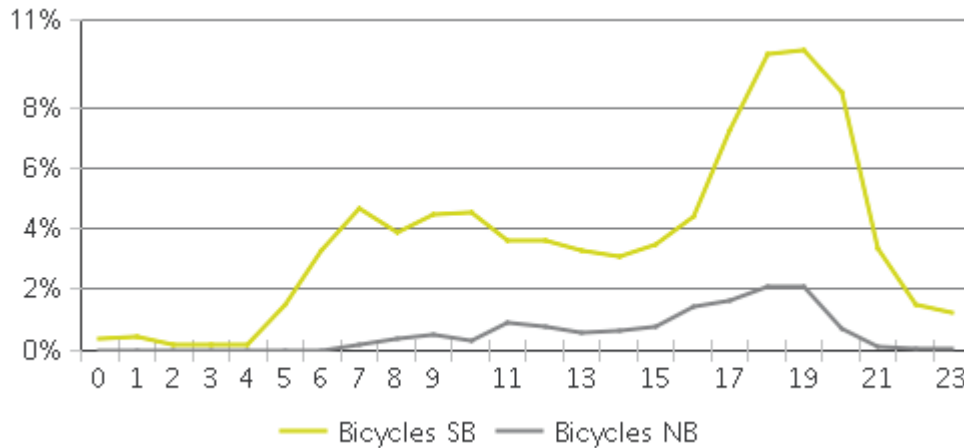

MKT Trail at 5th St (Heights)

Period Analyzed: Saturday, June 01, 2019 to Sunday, June 30, 2019

	Total Traffic for the Analyzed Period	Daily Average	Busiest Day of the Week	Distribution	
				IN	OUT
Pedestrians	5,350	382	Saturday	100	0
Cyclists	7,353	525	Sunday	86	14

MKT Trail at 5th St (Heights)

Period Analyzed: Saturday, June 01, 2019 to Sunday, June 30, 2019

MKT Trail at 5th St (Heights) (Pedestria...

Period Analyzed: Saturday, June 01, 2019 to Sunday, June 30, 2019

Daily Data

Weekly Profile

Hourly Profile during Weekdays

Hourly Profile during the Weekend

MKT Trail at 5th St (Heights) (Cyclists)

Period Analyzed: Saturday, June 01, 2019 to Sunday, June 30, 2019

Daily Data

Weekly Profile

Hourly Profile during Weekdays

Hourly Profile during the Weekend