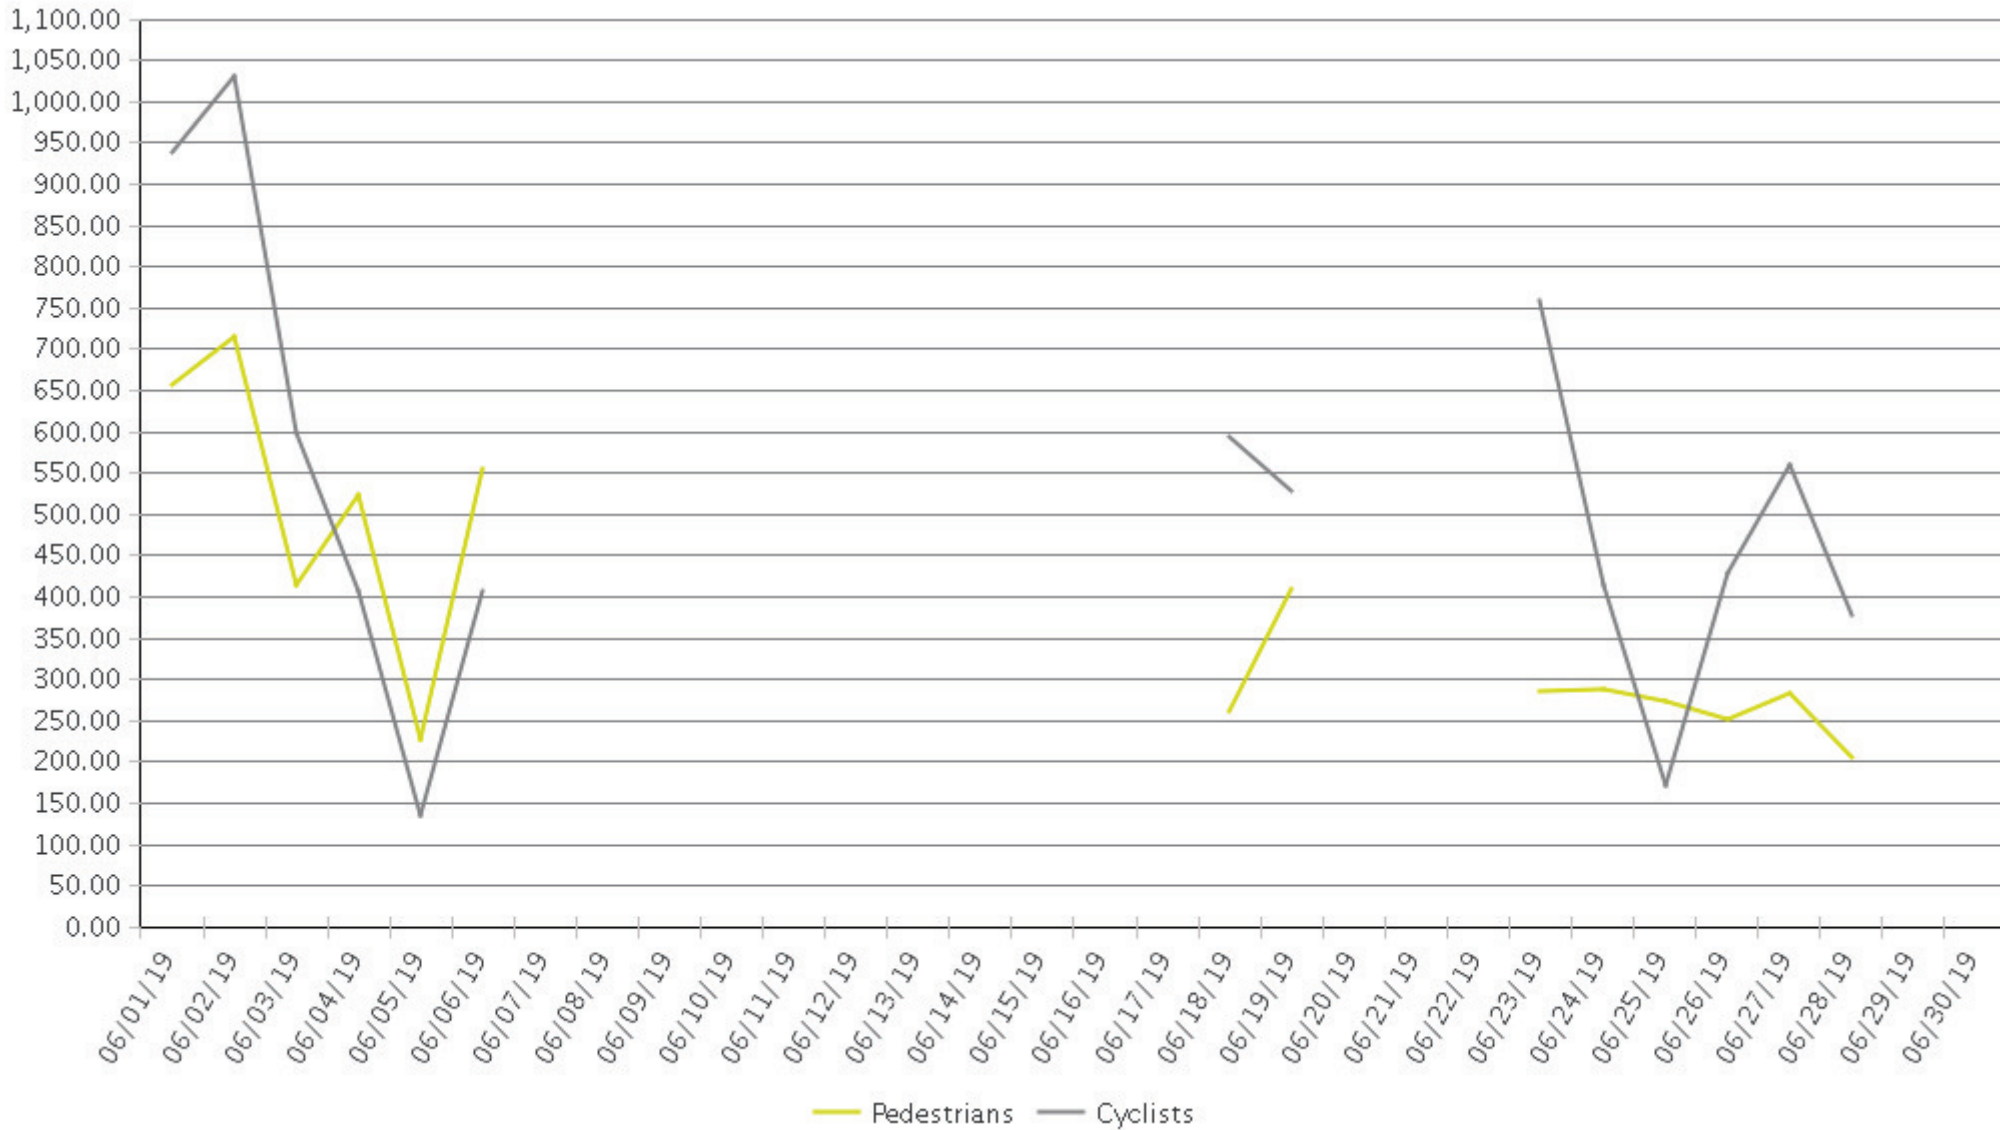

MKT Trail at 5th St (Heights)

Period Analyzed: Saturday, June 01, 2019 to Sunday, June 30, 2019

	Total Traffic for the Analyzed Period	Daily Average	Busiest Day of the Week	Distribution	
				IN	OUT
Pedestrians	5,350	382	Saturday	100	0
Cyclists	7,353	525	Sunday	86	14

MKT Trail at 5th St (Heights)

Period Analyzed: Saturday, June 01, 2019 to Sunday, June 30, 2019

MKT Trail at 5th St (Heights) (Pedestria...

Period Analyzed: Saturday, June 01, 2019 to Sunday, June 30, 2019

Daily Data

Weekly Profile

Hourly Profile during Weekdays

Hourly Profile during the Weekend

MKT Trail at 5th St (Heights) (Cyclists)

Period Analyzed: Saturday, June 01, 2019 to Sunday, June 30, 2019

Daily Data

Weekly Profile

Hourly Profile during Weekdays

Hourly Profile during the Weekend