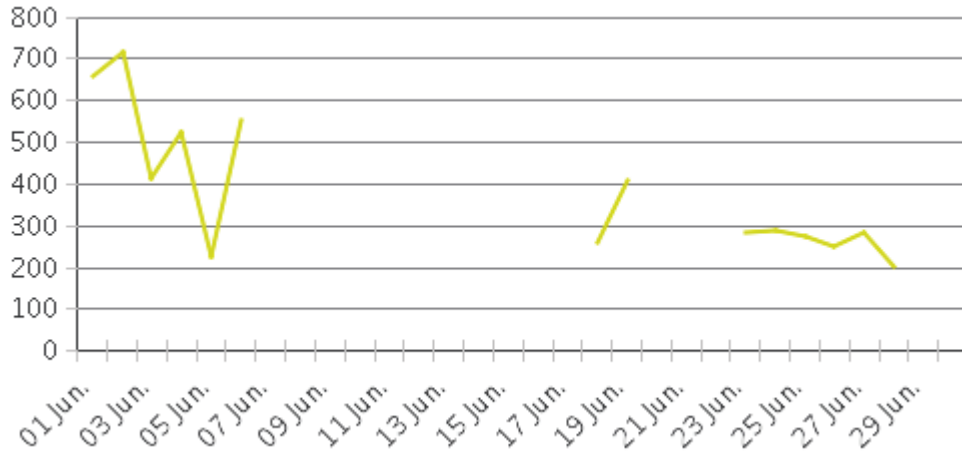

MKT Trail at 5th St (Heights)

Period Analyzed: Saturday, June 01, 2019 to Sunday, June 30, 2019

	Total Traffic for the Analyzed Period	Daily Average	Busiest Day of the Week	Distribution	
				IN	OUT
Pedestrians	5,350	382	Saturday	100	0
Cyclists	7,353	525	Sunday	86	14

MKT Trail at 5th St (Heights)

Period Analyzed: Saturday, June 01, 2019 to Sunday, June 30, 2019

MKT Trail at 5th St (Heights) (Pedestria...

Period Analyzed: Saturday, June 01, 2019 to Sunday, June 30, 2019

Daily Data

Weekly Profile

Hourly Profile during Weekdays

Hourly Profile during the Weekend

MKT Trail at 5th St (Heights) (Cyclists)

Period Analyzed: Saturday, June 01, 2019 to Sunday, June 30, 2019

Daily Data

Weekly Profile

Hourly Profile during Weekdays

Hourly Profile during the Weekend