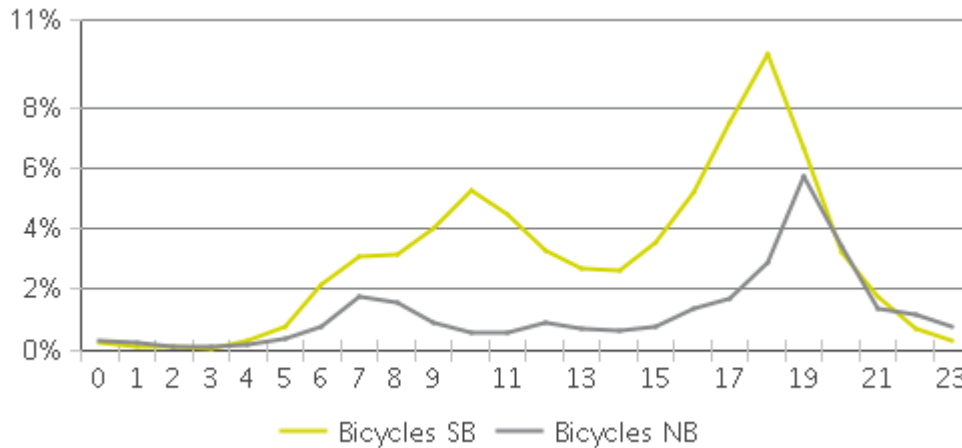

Hourly Profile during Weekdays