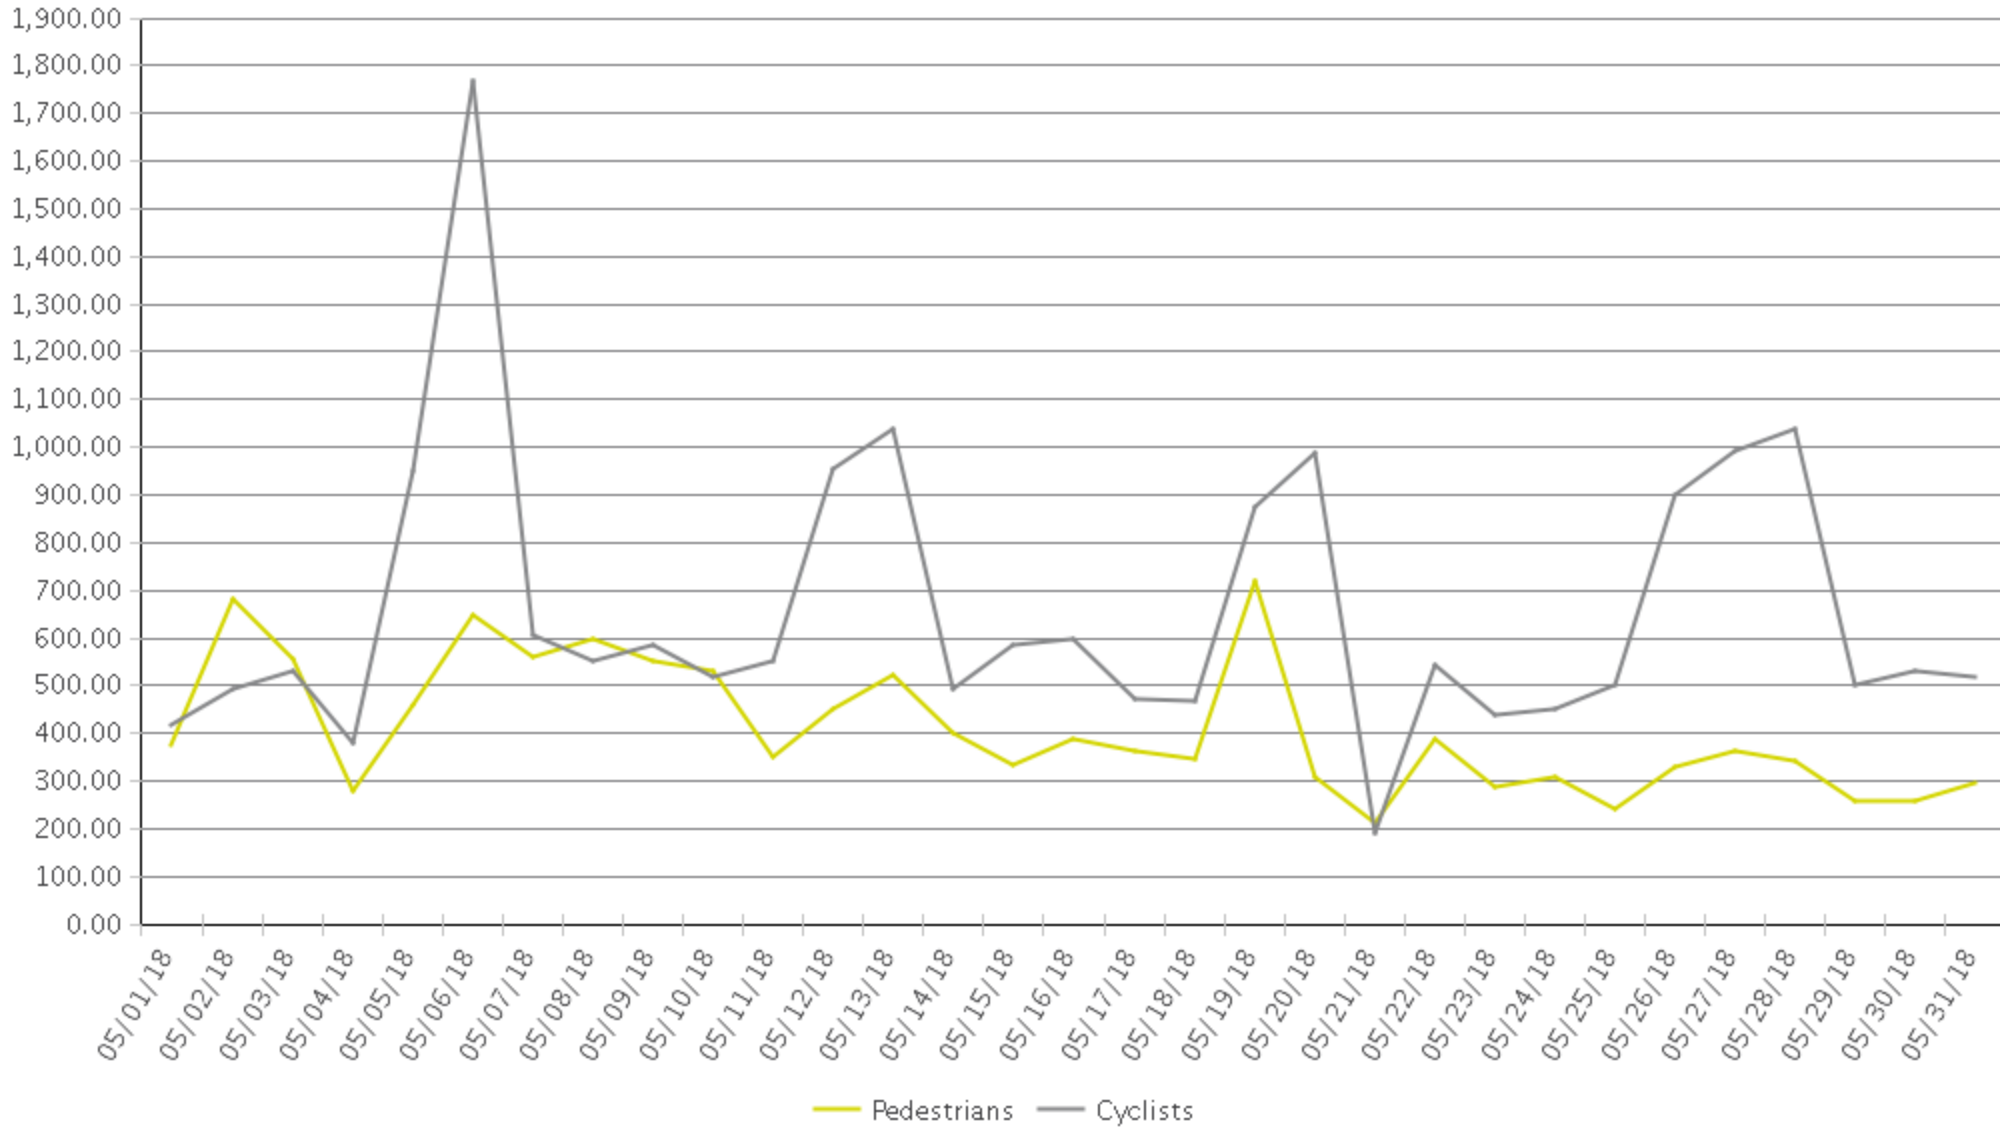

# MKT Trail at 5th St (Heights)

Period Analyzed: Tuesday, May 01, 2018 to Thursday, May 31, 2018

	Total Traffic for the Analyzed Period	Daily Average	Busiest Day of the Week	Distribution	
				IN	OUT
Pedestrians	12,723	410	Saturday	78	22
Cyclists	20,432	659	Sunday	75	25

# MKT Trail at 5th St (Heights)

Period Analyzed: Tuesday, May 01, 2018 to Thursday, May 31, 2018

# MKT Trail at 5th St (Heights) (Pedestria...

Period Analyzed: Tuesday, May 01, 2018 to Thursday, May 31, 2018