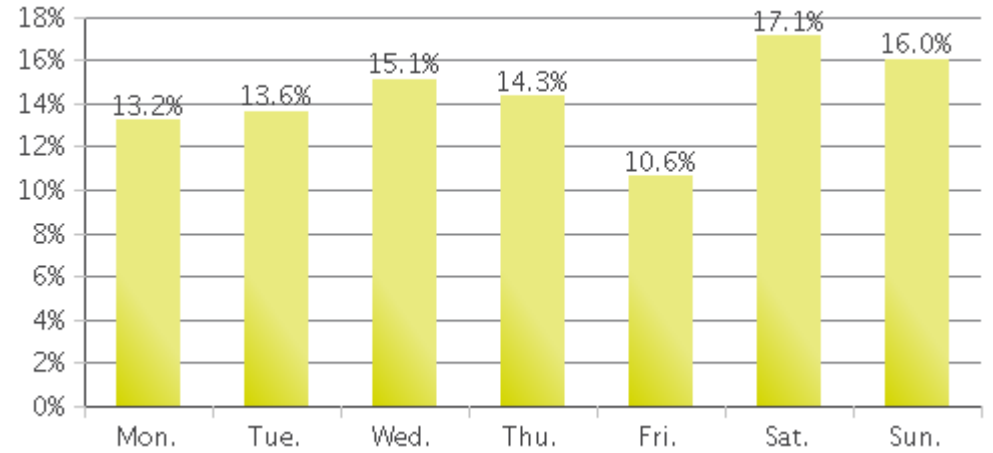

Weekly Profile