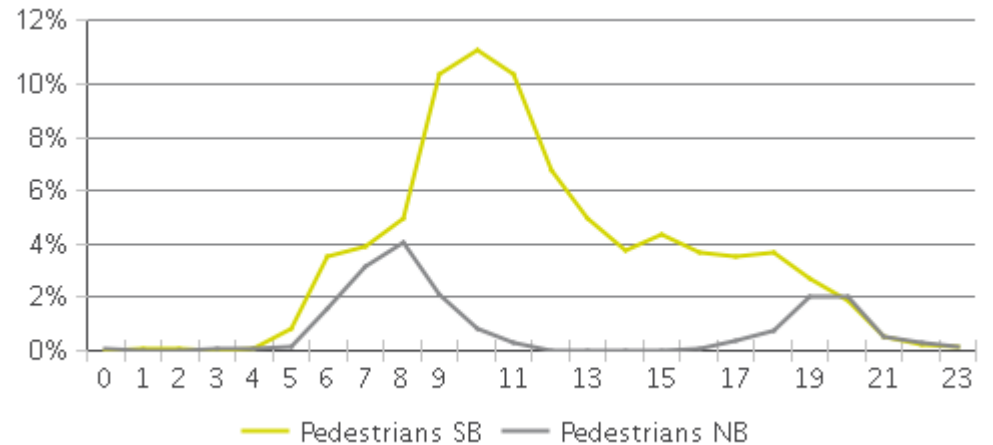

Hourly Profile during the Weekend