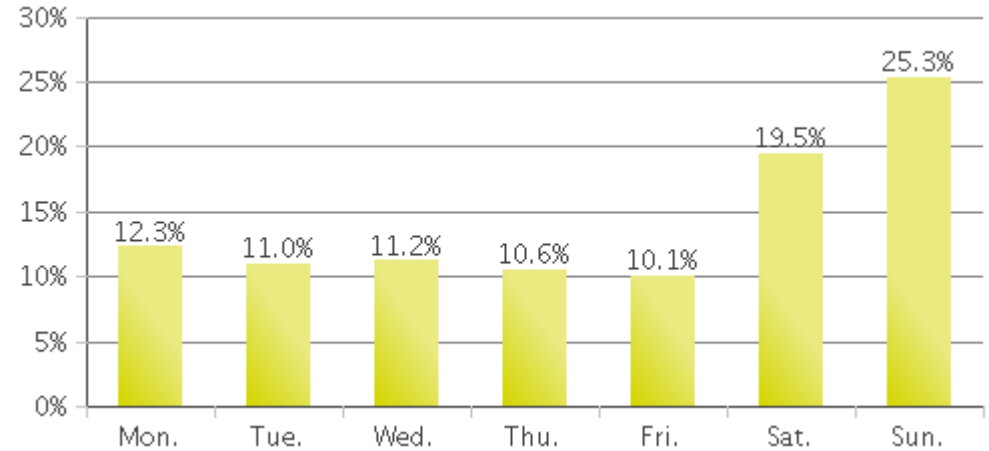

Weekly Profile