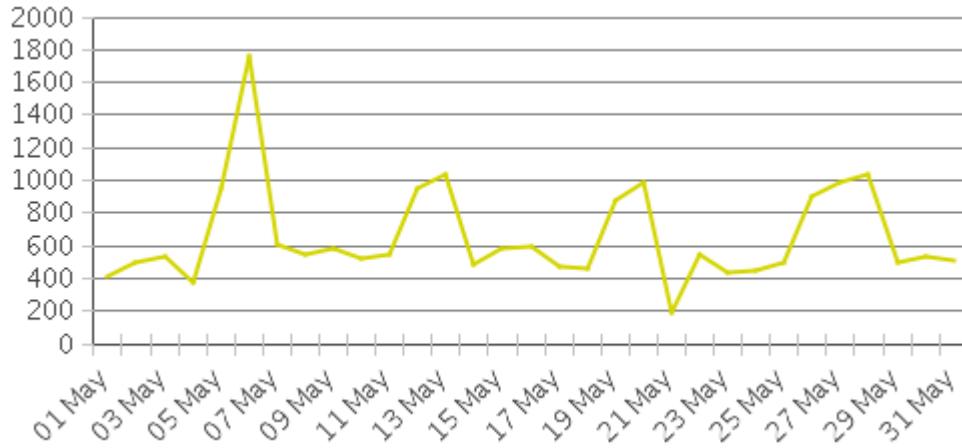

MKT Trail at 5th St (Heights) (Cyclists)

Period Analyzed: Tuesday, May 01, 2018 to Thursday, May 31, 2018

Daily Data