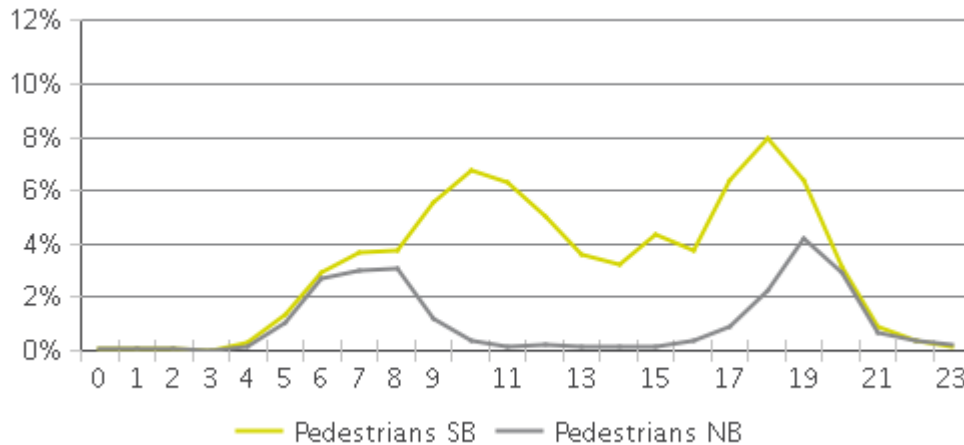

Hourly Profile during Weekdays