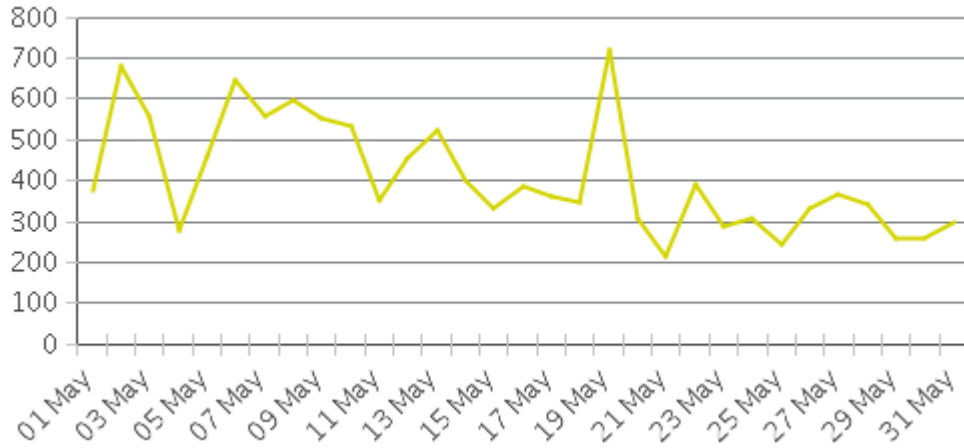

MKT Trail at 5th St (Heights) (Pedestria...

Period Analyzed: Tuesday, May 01, 2018 to Thursday, May 31, 2018

Daily Data