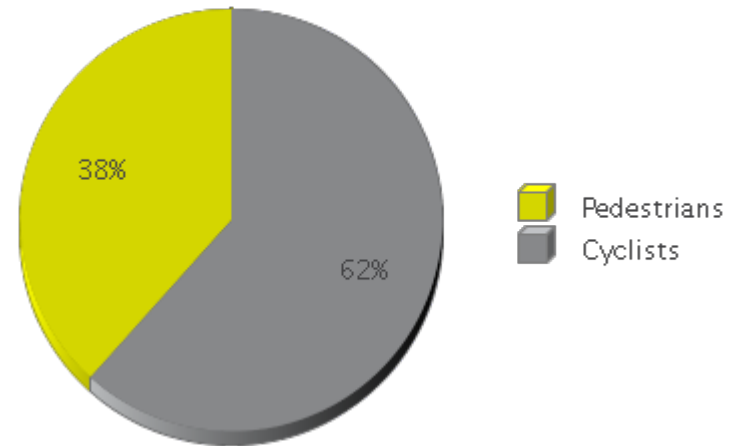

# MKT Trail at 5th St (Heights)

Period Analyzed: Tuesday, May 01, 2018 to Thursday, May 31, 2018

	Total Traffic for the Analyzed Period	Daily Average	Busiest Day of the Week	Distribution	
				IN	OUT
Pedestrians	12,723	410	Saturday	78	22
Cyclists	20,432	659	Sunday	75	25

# MKT Trail at 5th St (Heights)

Period Analyzed: Tuesday, May 01, 2018 to Thursday, May 31, 2018