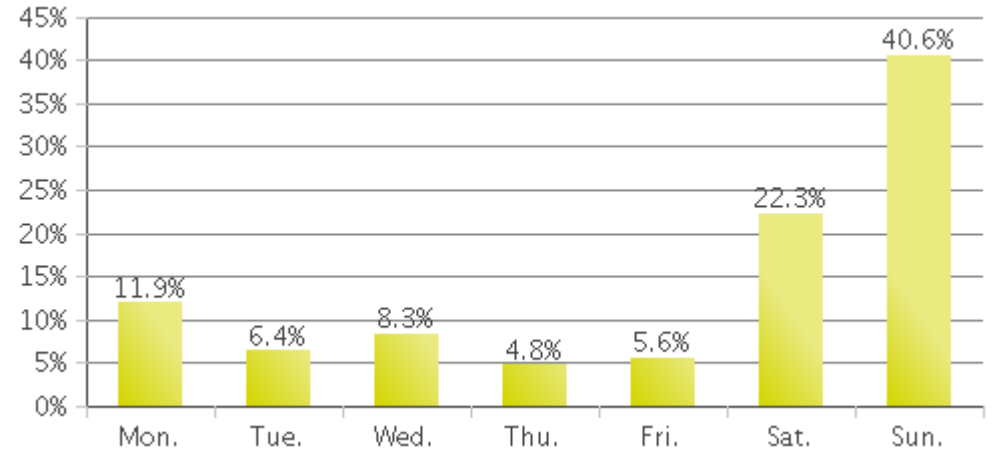

White Oak Trail at 34th St

Period Analyzed: Monday, January 01, 2018 to Wednesday, January 31, 2018

White Oak Trail at 34th St (Pedestrians)

Period Analyzed: Monday, January 01, 2018 to Wednesday, January 31, 2018

Daily Data

Weekly Profile

Hourly Profile during Weekdays

Hourly Profile during the Weekend

White Oak Trail at 34th St (Cyclists)

Period Analyzed: Monday, January 01, 2018 to Wednesday, January 31, 2018

Daily Data

Weekly Profile

Hourly Profile during Weekdays

Hourly Profile during the Weekend