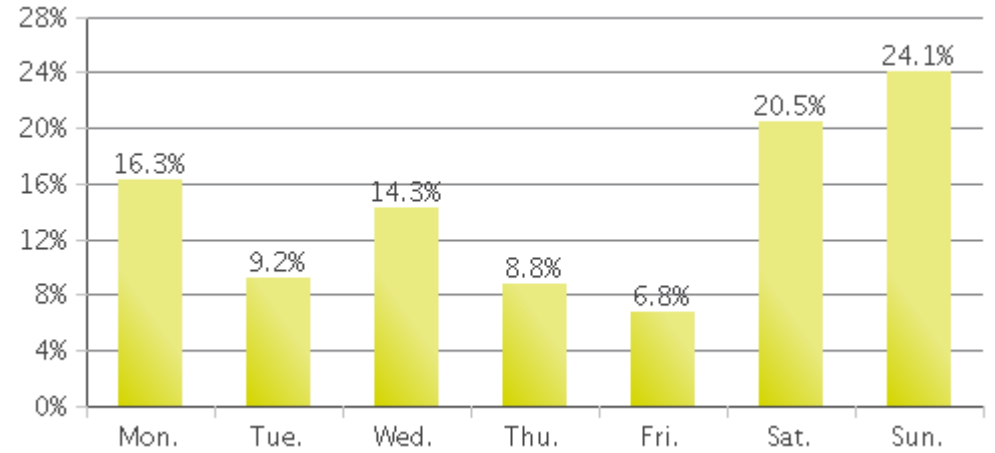

White Oak Trail at 34th St

Period Analyzed: Monday, January 01, 2018 to Wednesday, January 31, 2018

	Total Traffic for the Analyzed Period	Daily Average	Busiest Day of the Week	Distribution	
				IN	OUT
Pedestrians	3,785	122	Sunday	42	58
Cyclists	3,450	111	Sunday	83	17

White Oak Trail at 34th St

Period Analyzed: Monday, January 01, 2018 to Wednesday, January 31, 2018

White Oak Trail at 34th St (Pedestrians)

Period Analyzed: Monday, January 01, 2018 to Wednesday, January 31, 2018

Daily Data

Weekly Profile

Hourly Profile during Weekdays

Hourly Profile during the Weekend

White Oak Trail at 34th St (Cyclists)

Period Analyzed: Monday, January 01, 2018 to Wednesday, January 31, 2018

Daily Data

Weekly Profile

Hourly Profile during Weekdays

Hourly Profile during the Weekend