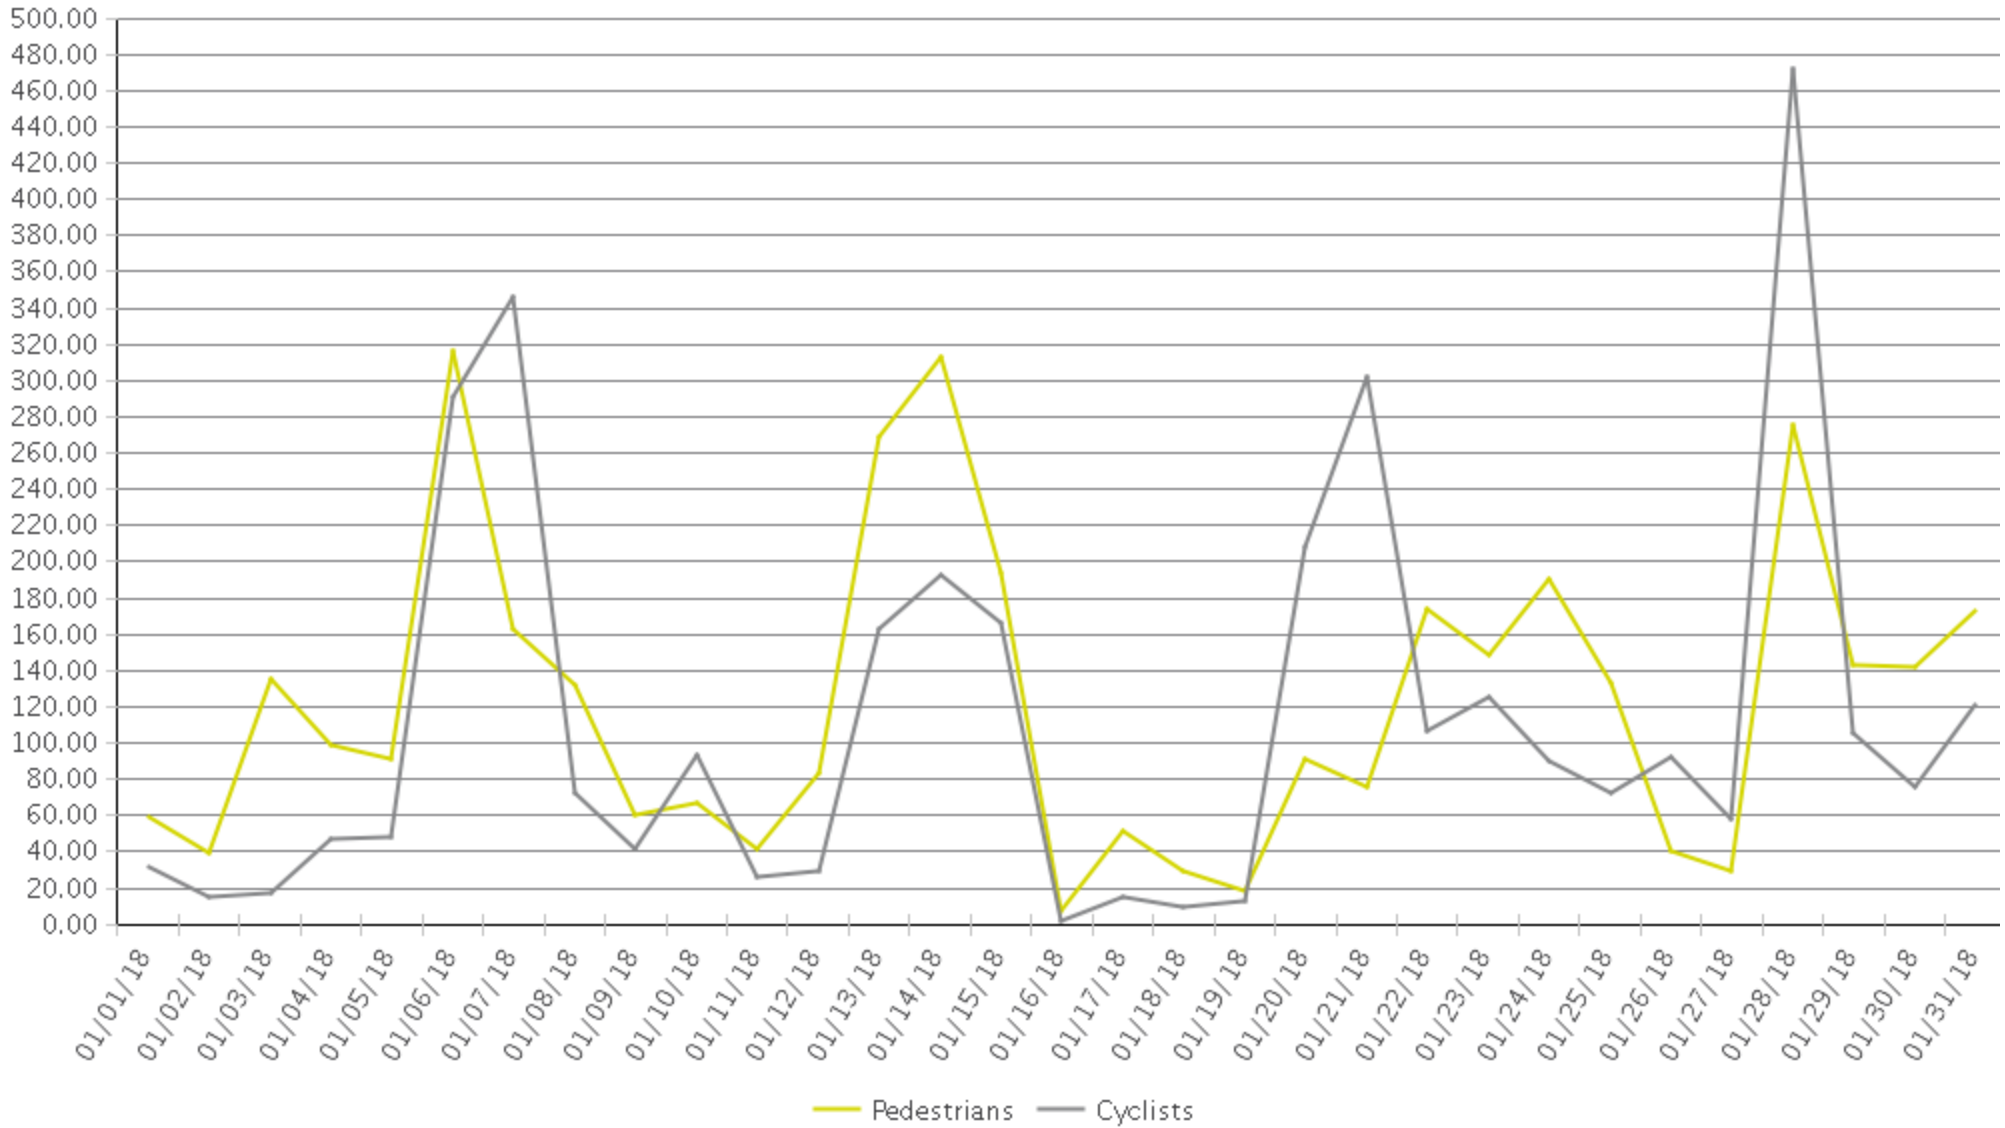

White Oak Trail at 34th St

Period Analyzed: Monday, January 01, 2018 to Wednesday, January 31, 2018

	Total Traffic for the Analyzed Period	Daily Average	Busiest Day of the Week	Distribution	
				IN	OUT
Pedestrians	3,785	122	Sunday	42	58
Cyclists	3,450	111	Sunday	83	17

White Oak Trail at 34th St

Period Analyzed: Monday, January 01, 2018 to Wednesday, January 31, 2018

White Oak Trail at 34th St (Pedestrians)

Period Analyzed: Monday, January 01, 2018 to Wednesday, January 31, 2018

Daily Data

Weekly Profile

Hourly Profile during Weekdays

Hourly Profile during the Weekend

White Oak Trail at 34th St (Cyclists)

Period Analyzed: Monday, January 01, 2018 to Wednesday, January 31, 2018

Daily Data

Weekly Profile

Hourly Profile during Weekdays

Hourly Profile during the Weekend