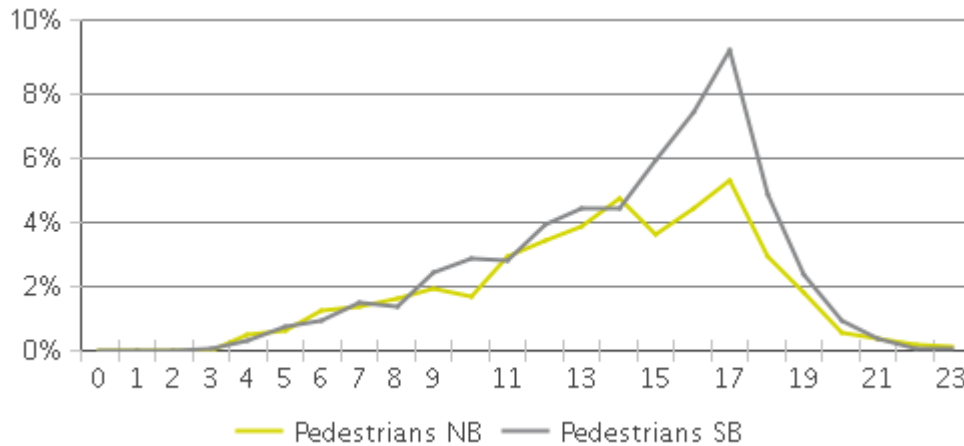

White Oak Trail at 34th St

Period Analyzed: Monday, January 01, 2018 to Wednesday, January 31, 2018

	Total Traffic for the Analyzed Period	Daily Average	Busiest Day of the Week	Distribution	
				IN	OUT
Pedestrians	3,785	122	Sunday	42	58
Cyclists	3,450	111	Sunday	83	17

White Oak Trail at 34th St

Period Analyzed: Monday, January 01, 2018 to Wednesday, January 31, 2018

White Oak Trail at 34th St (Pedestrians)

Period Analyzed: Monday, January 01, 2018 to Wednesday, January 31, 2018

Daily Data

Weekly Profile

Hourly Profile during Weekdays

Hourly Profile during the Weekend

White Oak Trail at 34th St (Cyclists)

Period Analyzed: Monday, January 01, 2018 to Wednesday, January 31, 2018

Daily Data