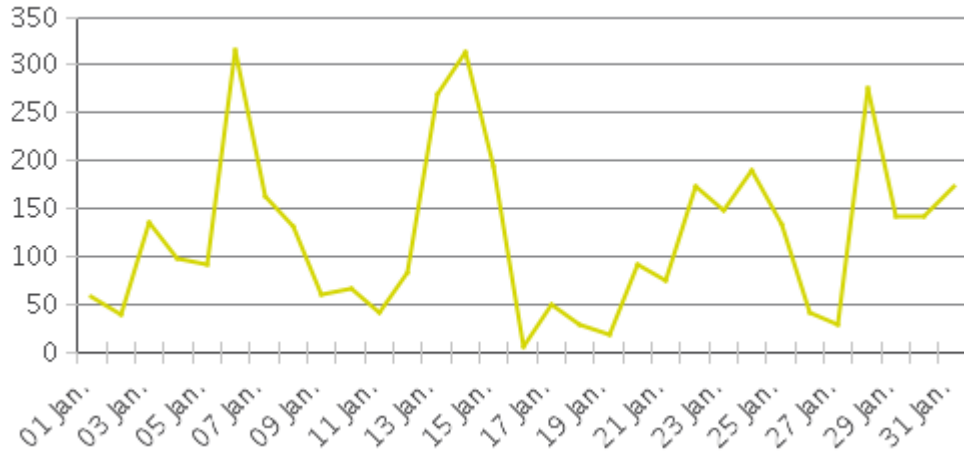

White Oak Trail at 34th St

Period Analyzed: Monday, January 01, 2018 to Wednesday, January 31, 2018

	Total Traffic for the Analyzed Period	Daily Average	Busiest Day of the Week	Distribution	
				IN	OUT
Pedestrians	3,785	122	Sunday	42	58
Cyclists	3,450	111	Sunday	83	17

White Oak Trail at 34th St

Period Analyzed: Monday, January 01, 2018 to Wednesday, January 31, 2018

White Oak Trail at 34th St (Pedestrians)

Period Analyzed: Monday, January 01, 2018 to Wednesday, January 31, 2018

Daily Data

Weekly Profile

Hourly Profile during Weekdays

Hourly Profile during the Weekend

White Oak Trail at 34th St (Cyclists)

Period Analyzed: Monday, January 01, 2018 to Wednesday, January 31, 2018

Daily Data

Weekly Profile

Hourly Profile during Weekdays

Hourly Profile during the Weekend