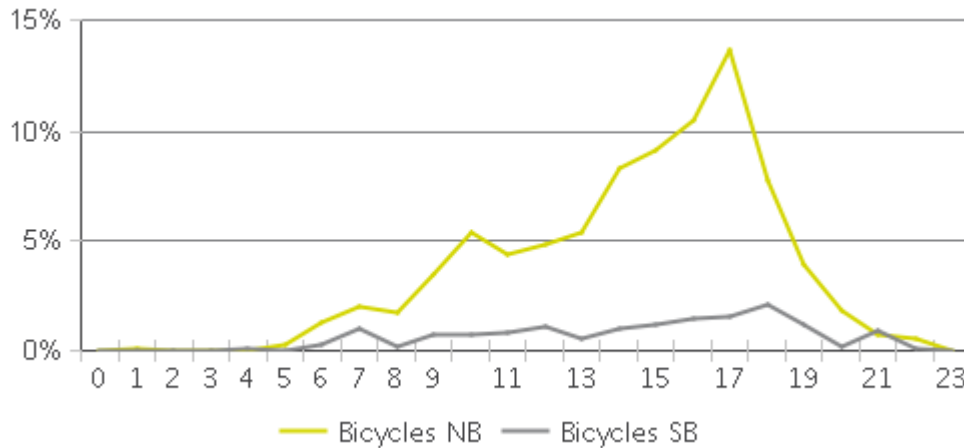

White Oak Trail at 34th St

Period Analyzed: Monday, January 01, 2018 to Wednesday, January 31, 2018

	Total Traffic for the Analyzed Period	Daily Average	Busiest Day of the Week	Distribution	
				IN	OUT
Pedestrians	3,785	122	Sunday	42	58
Cyclists	3,450	111	Sunday	83	17

White Oak Trail at 34th St

Period Analyzed: Monday, January 01, 2018 to Wednesday, January 31, 2018

White Oak Trail at 34th St (Pedestrians)

Period Analyzed: Monday, January 01, 2018 to Wednesday, January 31, 2018

Daily Data

Weekly Profile

Hourly Profile during Weekdays

Hourly Profile during the Weekend

White Oak Trail at 34th St (Cyclists)

Period Analyzed: Monday, January 01, 2018 to Wednesday, January 31, 2018

Daily Data

Weekly Profile

Hourly Profile during Weekdays

Hourly Profile during the Weekend