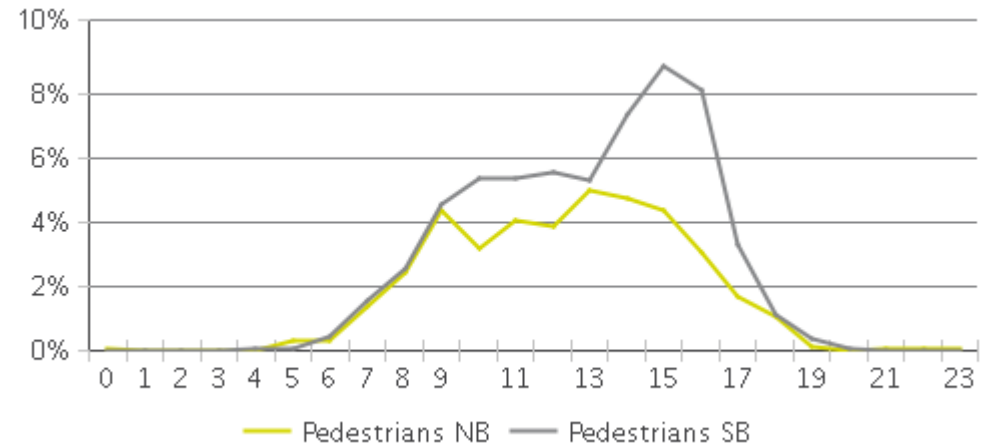

White Oak Trail at 34th St

Period Analyzed: Monday, January 01, 2018 to Wednesday, January 31, 2018

	Total Traffic for the Analyzed Period	Daily Average	Busiest Day of the Week	Distribution	
				IN	OUT
Pedestrians	3,785	122	Sunday	42	58
Cyclists	3,450	111	Sunday	83	17

White Oak Trail at 34th St

Period Analyzed: Monday, January 01, 2018 to Wednesday, January 31, 2018

White Oak Trail at 34th St (Pedestrians)

Period Analyzed: Monday, January 01, 2018 to Wednesday, January 31, 2018

Daily Data

Weekly Profile

Hourly Profile during Weekdays

Hourly Profile during the Weekend

White Oak Trail at 34th St (Cyclists)

Period Analyzed: Monday, January 01, 2018 to Wednesday, January 31, 2018

Daily Data

Weekly Profile

Hourly Profile during Weekdays

Hourly Profile during the Weekend