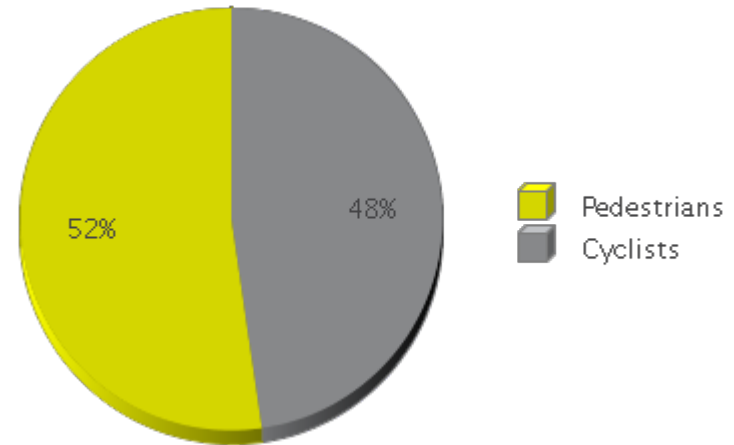

White Oak Trail at 34th St

Period Analyzed: Monday, January 01, 2018 to Wednesday, January 31, 2018

	Total Traffic for the Analyzed Period	Daily Average	Busiest Day of the Week	Distribution	
				IN	OUT
Pedestrians	3,785	122	Sunday	42	58
Cyclists	3,450	111	Sunday	83	17

White Oak Trail at 34th St

Period Analyzed: Monday, January 01, 2018 to Wednesday, January 31, 2018

White Oak Trail at 34th St (Pedestrians)

Period Analyzed: Monday, January 01, 2018 to Wednesday, January 31, 2018

Daily Data

Weekly Profile

Hourly Profile during Weekdays

Hourly Profile during the Weekend

White Oak Trail at 34th St (Cyclists)

Period Analyzed: Monday, January 01, 2018 to Wednesday, January 31, 2018

Daily Data