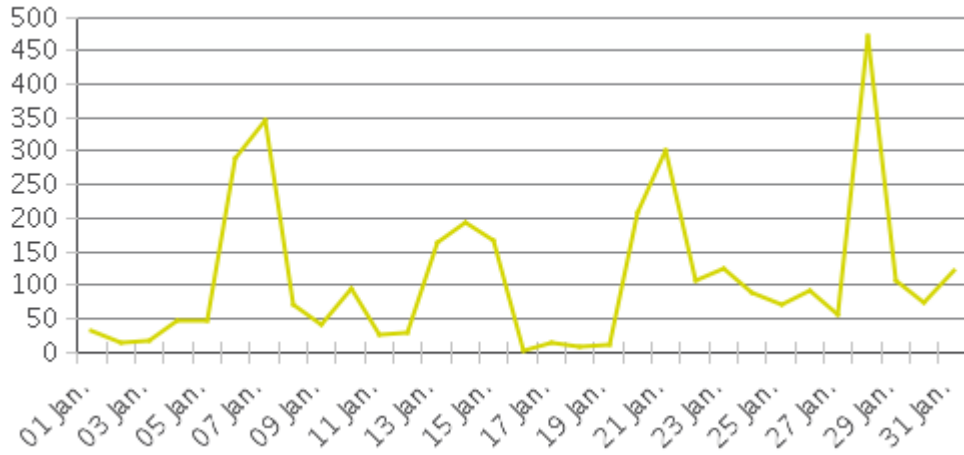

White Oak Trail at 34th St

Period Analyzed: Monday, January 01, 2018 to Wednesday, January 31, 2018

	Total Traffic for the Analyzed Period	Daily Average	Busiest Day of the Week	Distribution	
				IN	OUT
Pedestrians	3,785	122	Sunday	42	58
Cyclists	3,450	111	Sunday	83	17

White Oak Trail at 34th St

Period Analyzed: Monday, January 01, 2018 to Wednesday, January 31, 2018

White Oak Trail at 34th St (Pedestrians)

Period Analyzed: Monday, January 01, 2018 to Wednesday, January 31, 2018

Daily Data

Weekly Profile

Hourly Profile during Weekdays

Hourly Profile during the Weekend

White Oak Trail at 34th St (Cyclists)

Period Analyzed: Monday, January 01, 2018 to Wednesday, January 31, 2018

Daily Data

Weekly Profile

Hourly Profile during Weekdays

Hourly Profile during the Weekend