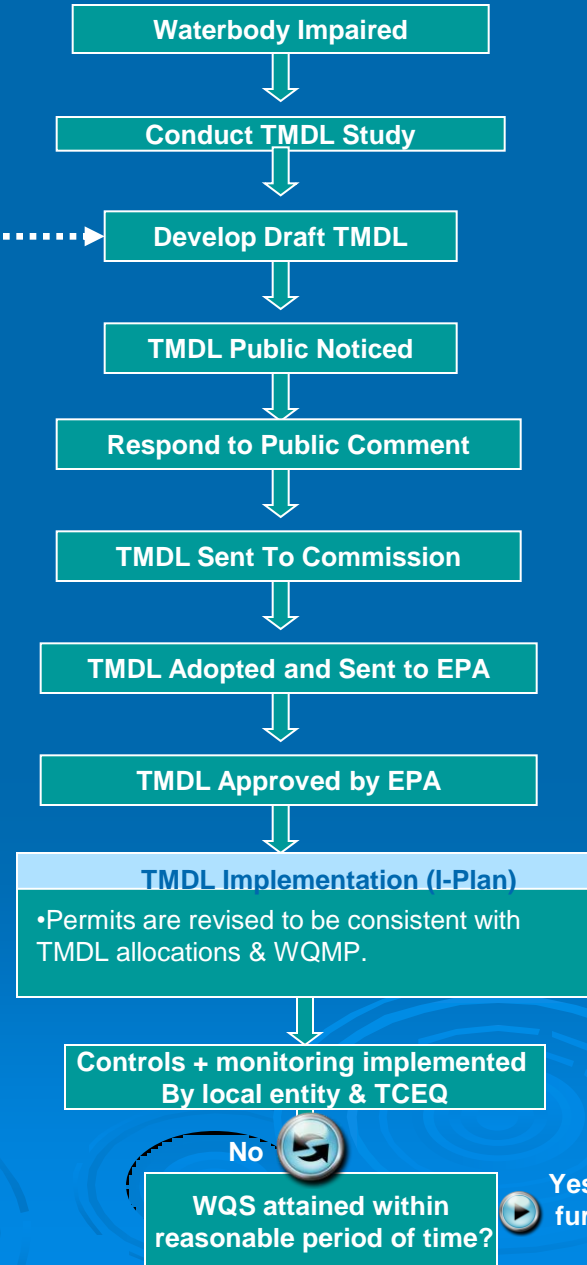

Watershed Plan (WP) in Lieu

Comparison of Processes Individually

TMDL and Implementation Plan

Stakeholders Involved

Stakeholders Involved

Yes? Then no further action

Yes? Then no further action