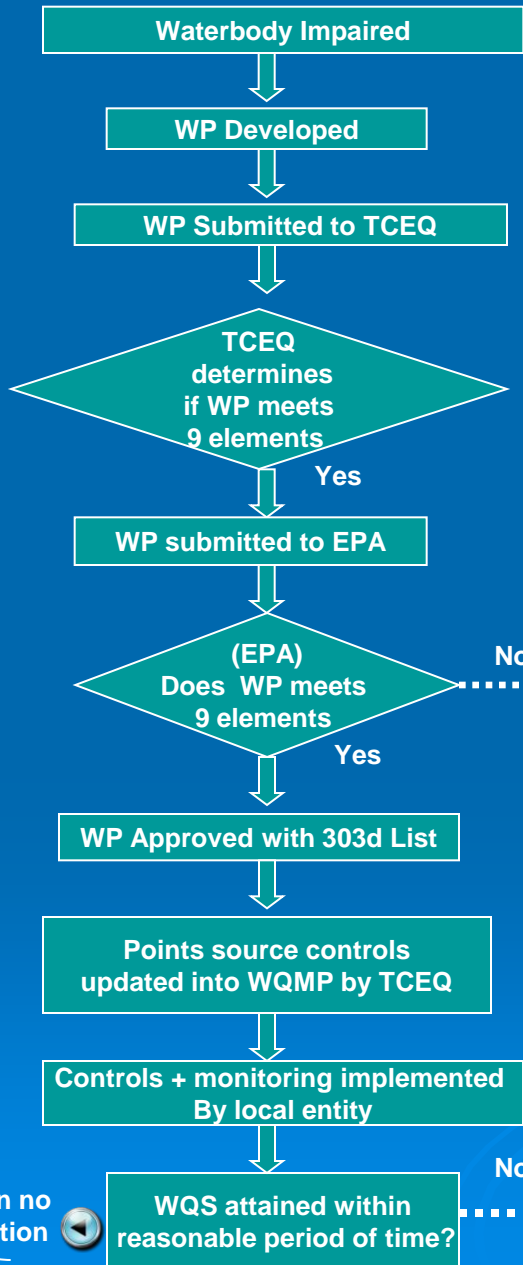

# Crosswalk Between Watershed Plan in Lieu of TMDL and TMDL/I-Plan

TCEQ Stakeholder Meeting

August 21, 2007

The background of the slide is a solid blue color. In the lower right quadrant, there are several faint, concentric circular ripples that resemble water droplets or raindrops, adding a visual texture to the slide.

# Watershed Plan (WP) in Lieu

# Comparison of Processes Individually

# TMDL and Implementation Plan

Stakeholders Involved

Stakeholders Involved

Yes? Then no further action

Yes? Then no further action