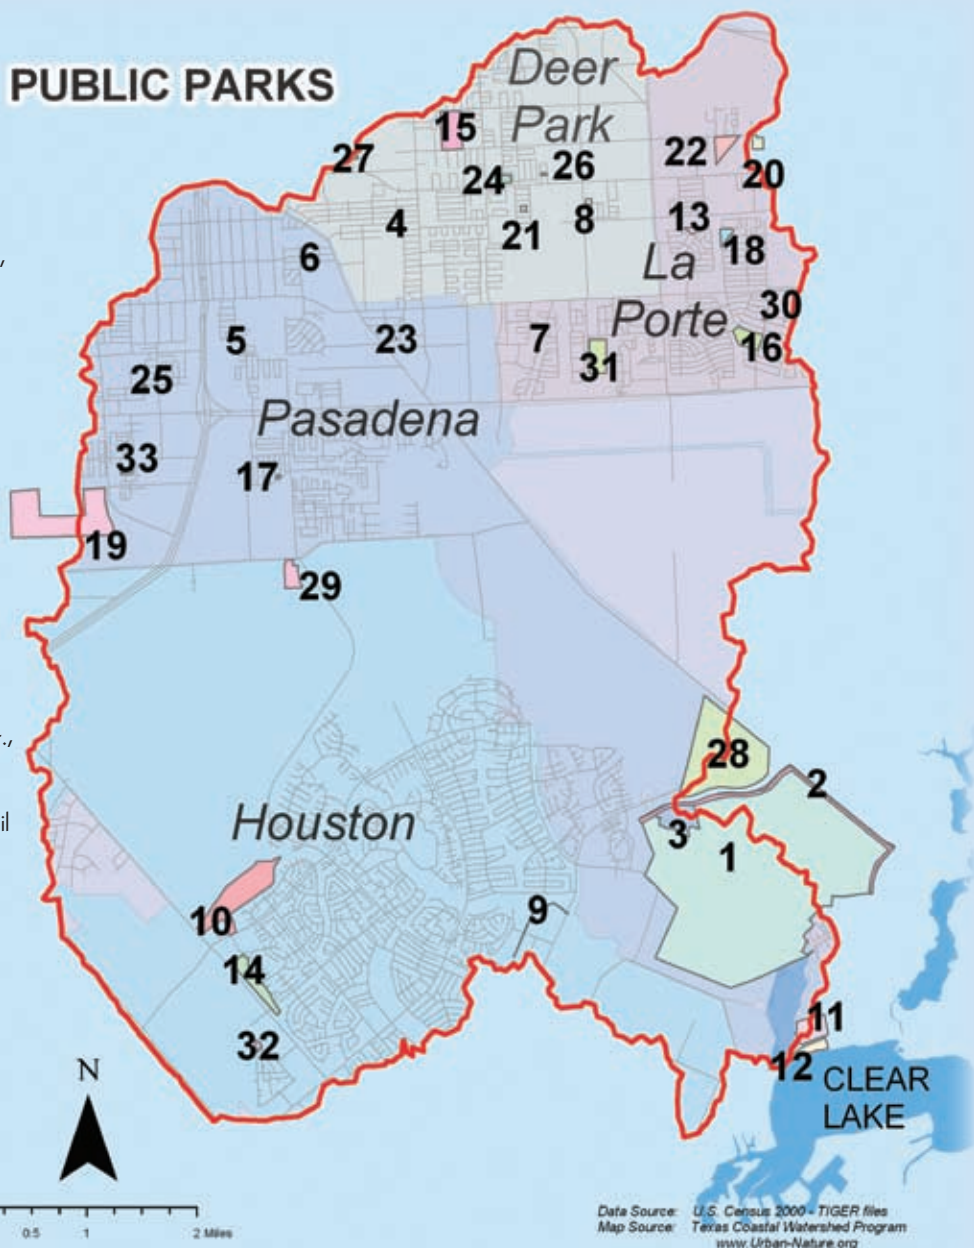

PUBLIC PARKS

Facilities

restrooms, picnic area, nature trails

5.2 mi. trail

restrooms, picnic area, playgr., shltr., tennis crt., soccer field, baseball field, canoe ramp

Not Available

basketball, picnic area, playgr., 1 backstop

playground, backstop, park benches

swimming pool, playgr., 2 baseball fields, sand volleyball court, rec. center

Not Available

1 mi. trail

playgr., pavillion, trail

tennis, 4 soccer fields, 3 baseball fields, rec. center

4 softball fields, 2 baseball fields, tennis, playgr., rec. center

1 baseball field, basketball, playgr., 0.25 mi. trail

restrooms, 6 soccer fields, 6 baseball fields

Not Available

swimming pool, playgr., baseball complex, rec. center, 0.5 mi trail

basketball, picnic area, playgr.

0.5 mi trail, playgr. 4 baseball fields

0.8 mi trail, playgr., restrooms

covered rodeo arena, rec. center

Not Available

6 soccer fields, swimming pool

playgr., park benches

Not Available

playgr., basketball, picnic

undeveloped

Not Available

restrooms, 3 softball fields

undeveloped

undeveloped

undeveloped

indoor pool, rec. center

undeveloped

Data Source: U.S. Census 2000 - TIGER files
Map Source: Texas Coastal Watershed Program
www.Urban-Nature.org