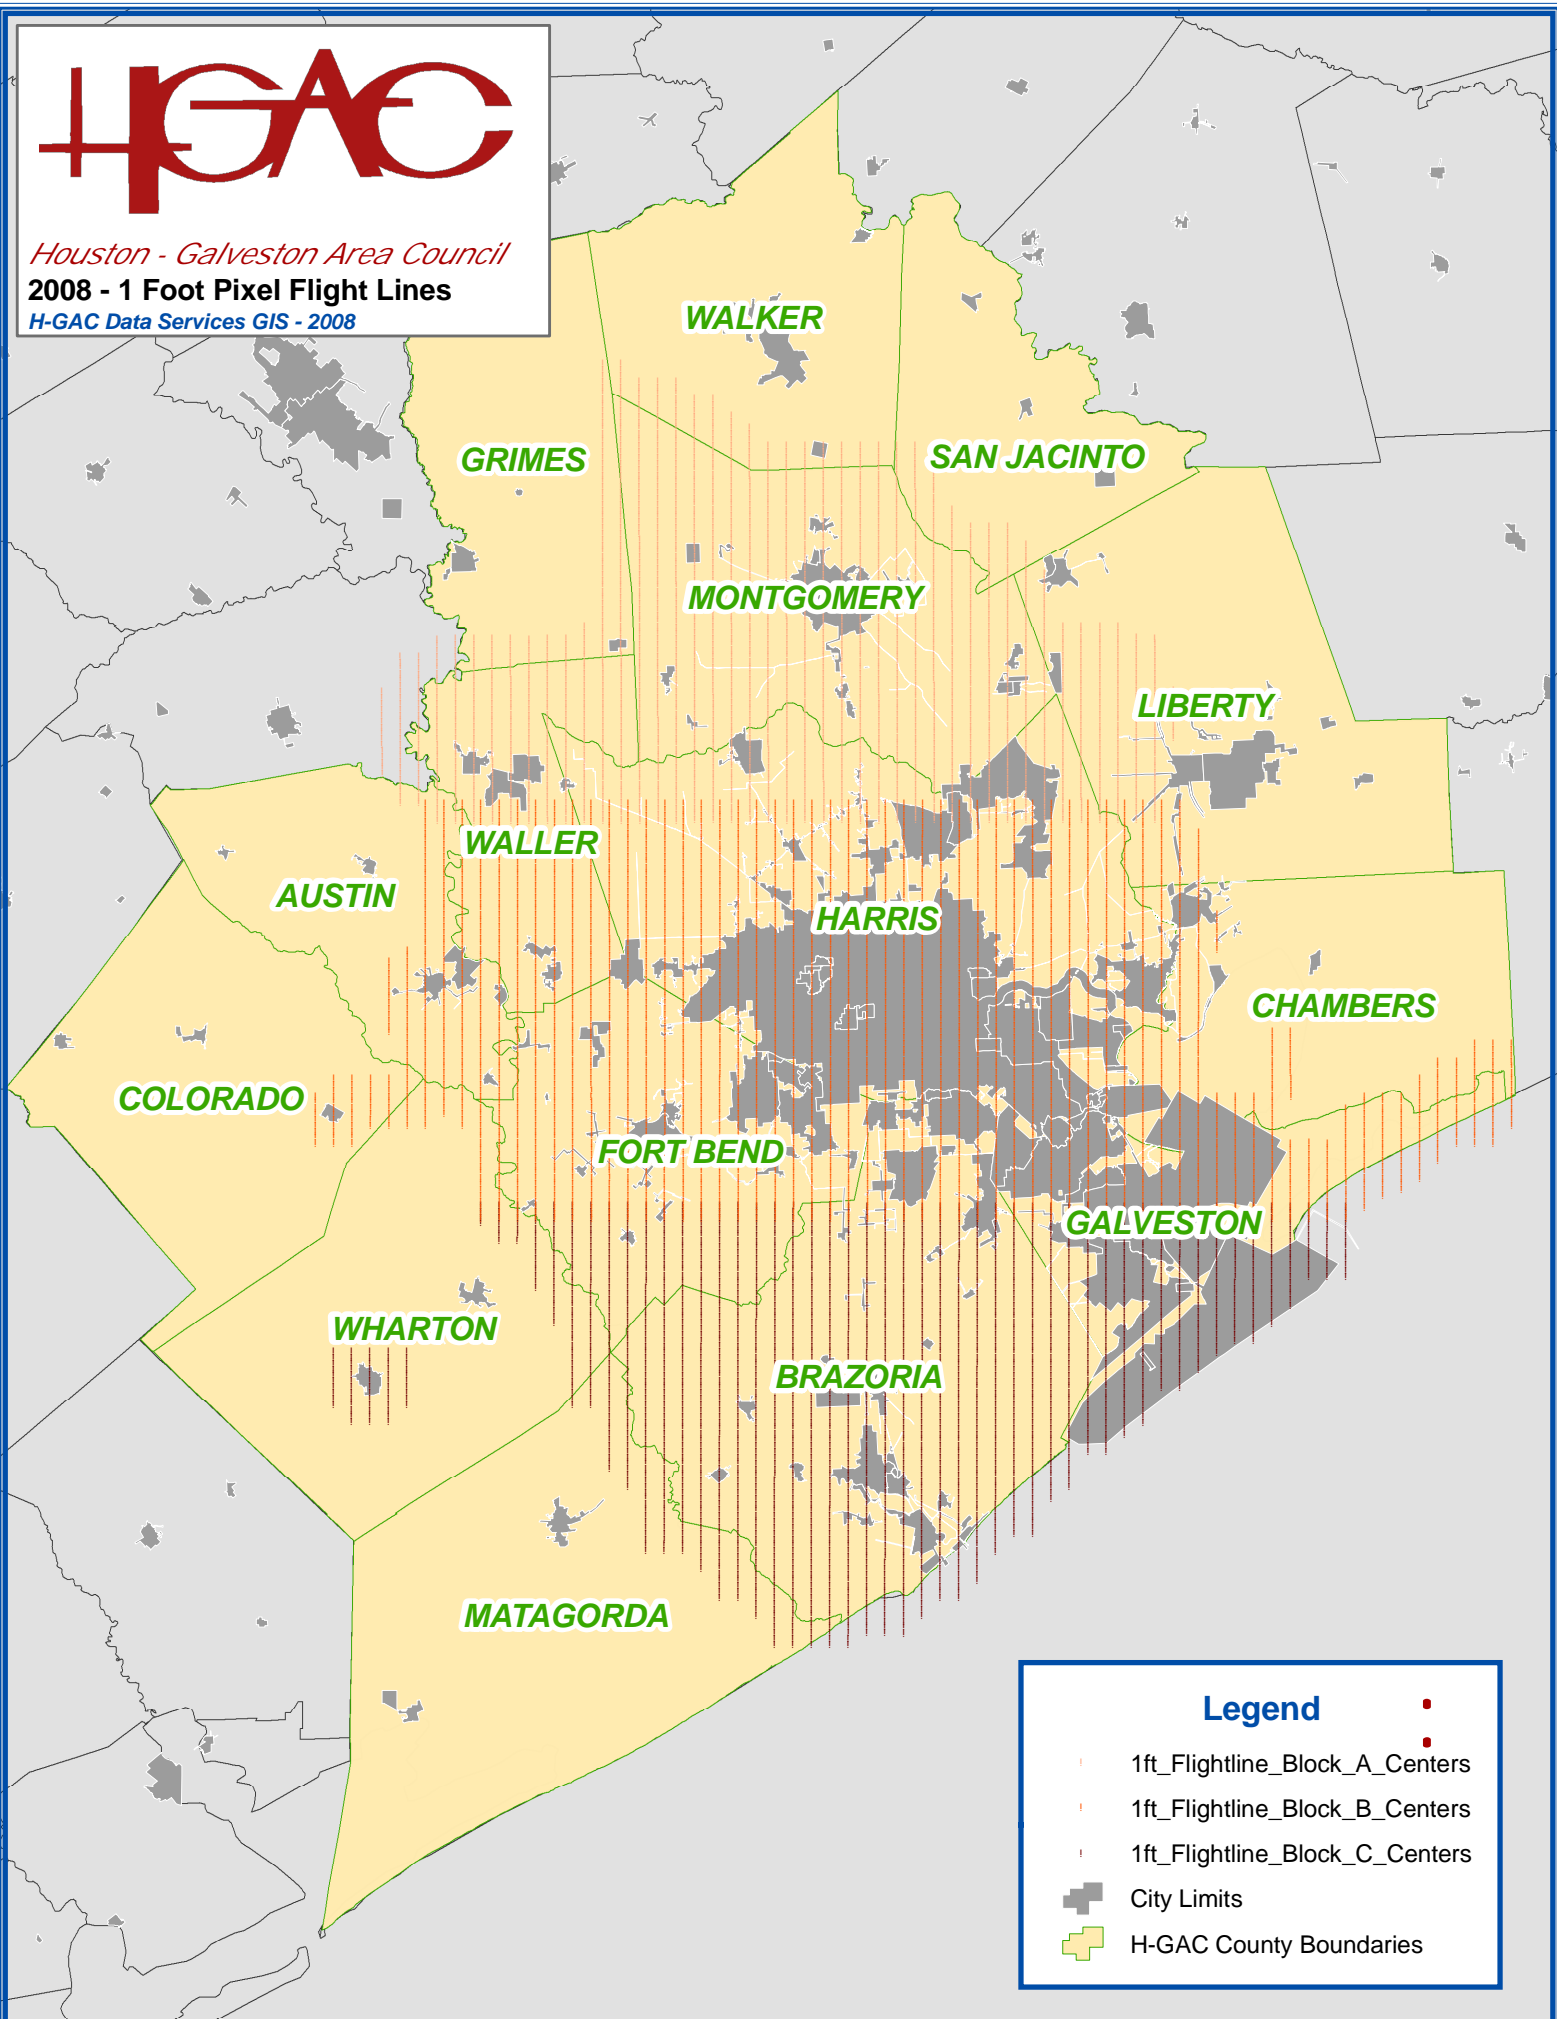

Houston - Galveston Area Council

2008 - 1 Foot Pixel Flight Lines

H-GAC Data Services GIS - 2008

### Legend

- 1ft\_Flightline\_Block\_A\_Centers
- 1ft\_Flightline\_Block\_B\_Centers
- 1ft\_Flightline\_Block\_C\_Centers
- City Limits
- H-GAC County Boundaries